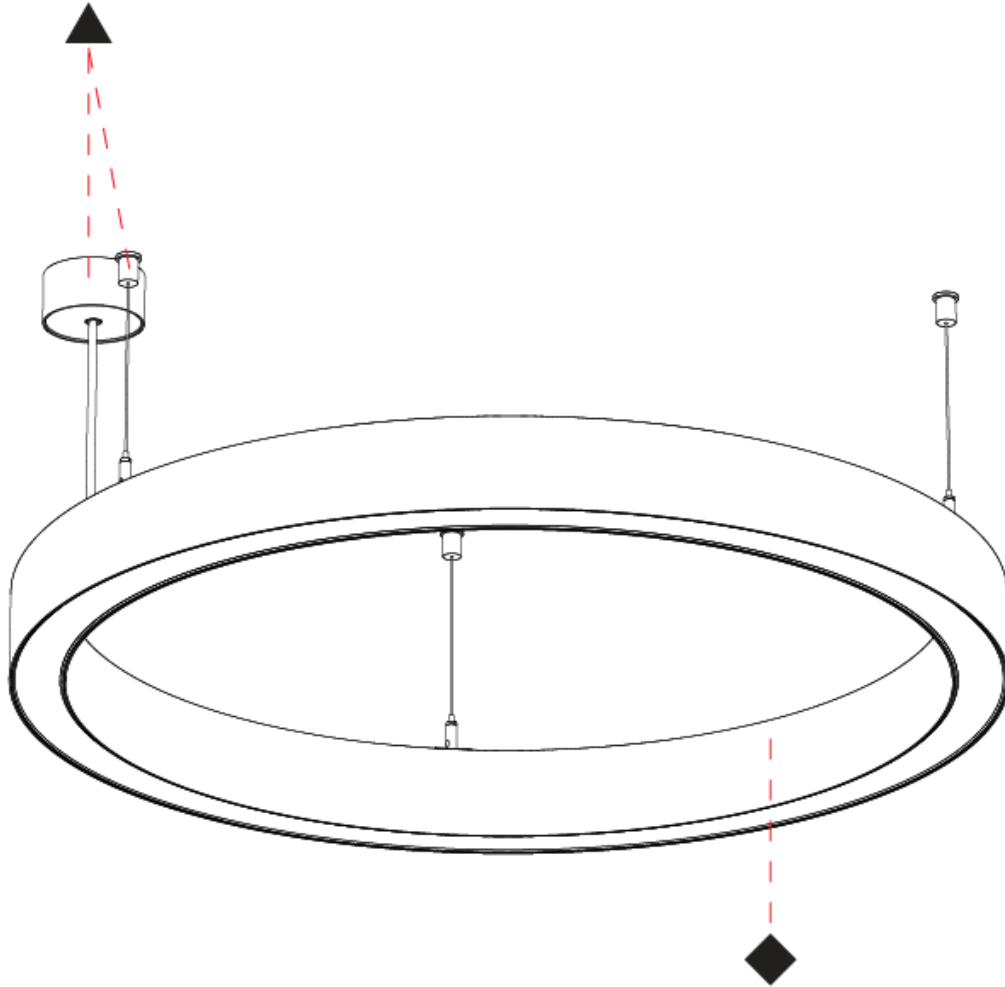

GLORIOUS 45 SUSPENSION

A3001088-HE-

PROJECT _____

TYPE _____

SPECIFIER _____

QUANTITY _____

DATE _____

A