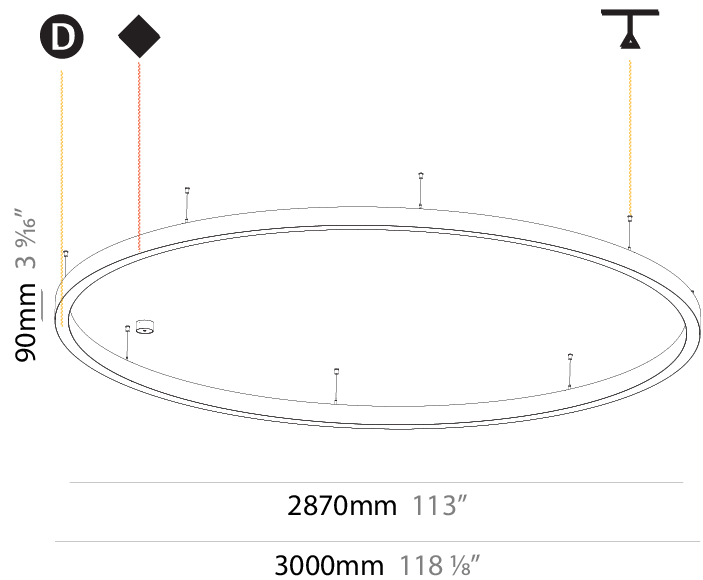

GENERAL

Series: Glorious
Subseries: Glorious 65
Partner: Prolicht
Division: Architectural
Installation: Suspension
Product Type: Pendant
Mounting Location: Ceiling
Light Distribution: Direct

PHYSICAL

Shape: Round
Diameter (mm): 3000
Diameter (in): 118 1/8
Depth (mm): 90
Depth (in): 3 9/16
Max. Overall Height (mm): 2090
Max. Overall Height (in): 82 7/16
Weight (kg): 27.55
Weight (lbs): 60.75
Diffuser: PMMA - Opal / Microprism / Clear Microprism
Fixture Finish: SSR / BKV / CWI / CRY / HAB / UFT / ITA / RUA / FTG / MYG / LOD / PUS / FRO / FUP / KIA / POP / BLS / SPG / MEY / GOH / CHC / COM / ABZ / JAG / OBR / MOS / ROR
Fixture Material: PMMA / Aluminum
Cable Details: 2000mm/78 3/4" or 6000mm/236 1/4" Cable Transparent

ELECTRICAL

Lamp Type: LED (Zhaga Standard)
Input Wattage (W): 208.4
Total Output Wattage (W): 192
Dimming: Tri-Mode (Non-Dimming and Phase Dimming (120Vac only) and 0-10V Dimming)
Driver Included: Yes
Driver Location: Integrated
Driver Type: Constant Current - Universal
Driver Class: Class 2
Input Voltage (V): 120 - 277
Constant Current (MA): 350

LED

Color Temperature (°K): 2700 / 3000 / 3500 / 4000
Max. Delivered Lumen (lm): Max 28590
Nominal Lumen (lm): Max 34529
CRI: >90 CRI
Efficiency (%): 88
Lamp Life (hrs): 50000

OPTICAL

RATINGS AND CERTIFICATIONS

Certified By: Certified for North American Standards
IP rating: IP20