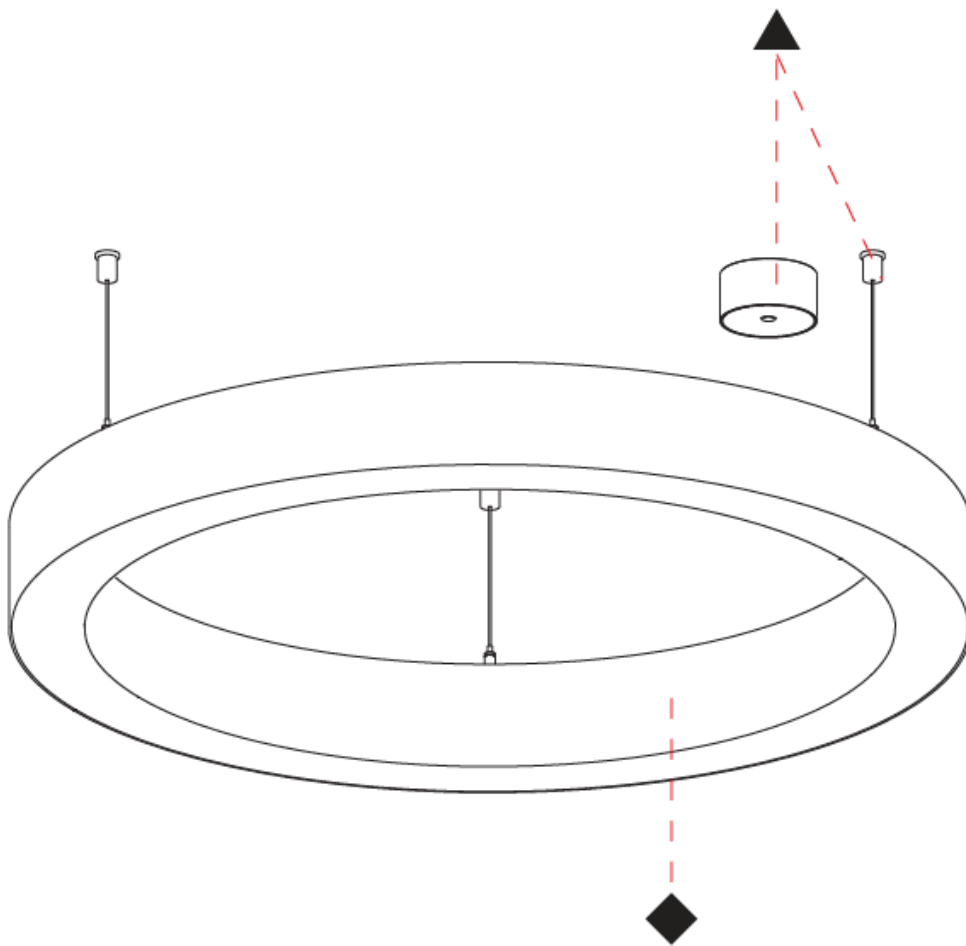

GLORIOUS 65 SUSPENSION

A300062-

PROJECT _____

TYPE _____

SPECIFIER _____

QUANTITY _____

DATE _____

A