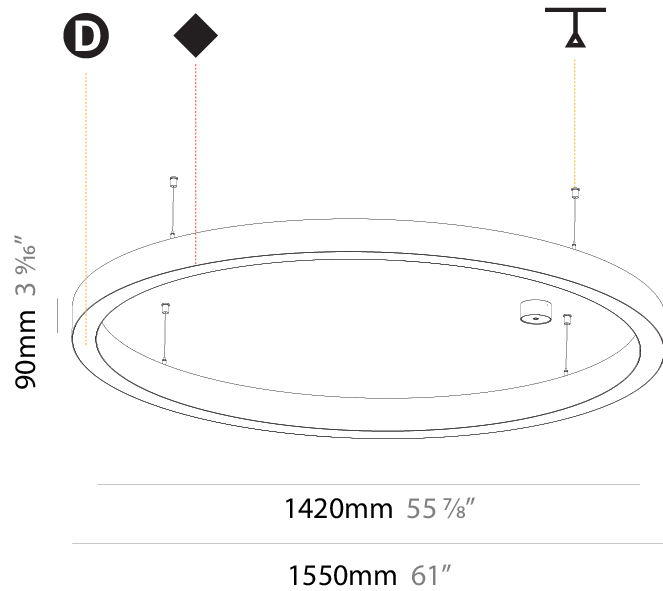

GENERAL

Series: Glorious
Subseries: Glorious 65
Partner: Prolicht
Division: Architectural
Installation: Suspension
Product Type: Pendant
Mounting Location: Ceiling
Light Distribution: Direct / Indirect

PHYSICAL

Shape: Round
Diameter (mm): 1550
Diameter (in): 61
Height (mm): 90
Height (in): 3 9/16
Max. Overall Height (mm): 2090
Max. Overall Height (in): 82 7/16
Weight (kg): 17.714
Weight (lbs): 37.71
Diffuser: [PMMA - Opal / Microprism / Clear Microprism](#)
Fixture Finish: [SSR / BKV / CWI / CRY / HAB / UFT / ITA / RUA / FTG / MYG / LOD / PUS / FRO / FUP / KIA / POP / BLS / SPG / MEY / GOH / CHC / COM / ABZ / JAG / OBR / MOS / ROR](#)
Fixture Material: [PMMA / Aluminum](#)
Cable Details: [2000mm/78 3/4" or 6000mm/236 1/4" Cable Transparent](#)

ELECTRICAL

Lamp Type: LED (Zhaga Standard)
Input Wattage (W): 154
Total Output Wattage (W): 96 / 84
Dimming: [Tri-Mode (Non-Dimming and Phase Dimming (120Vac only) and 0-10V Dimming)](#)
Driver Included: Yes
Driver Location: Integrated
Driver Type: Constant Current - Universal
Driver Class: Class 2
Input Voltage (V): 120 - 277
Constant Current (MA): 350

LED

Color Temperature (°K): [2700 / 3000 / 3500 / 4000](#)
Max. Delivered Lumen (lm): Max 20226
Nominal Lumen (lm): Max 24446
CRI: >90 CRI
Lamp Life (hrs): 50000

OPTICAL

RATINGS AND CERTIFICATIONS

Certified By: Certified for North American Standards
IP rating: IP20