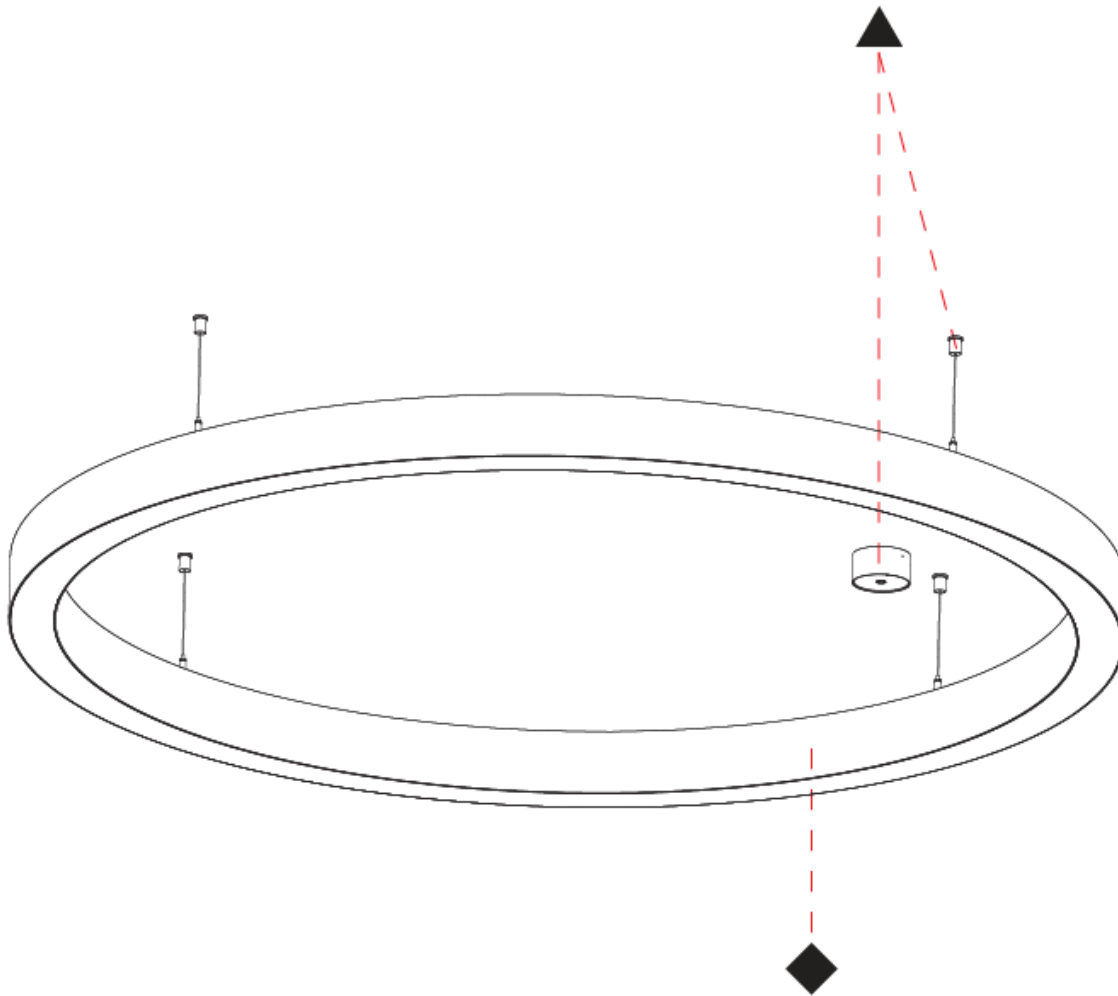

GLORIOUS 65 SUSPENSION

A30551-

PROJECT

TYPE

SPECIFIER

QUANTITY

DATE

A