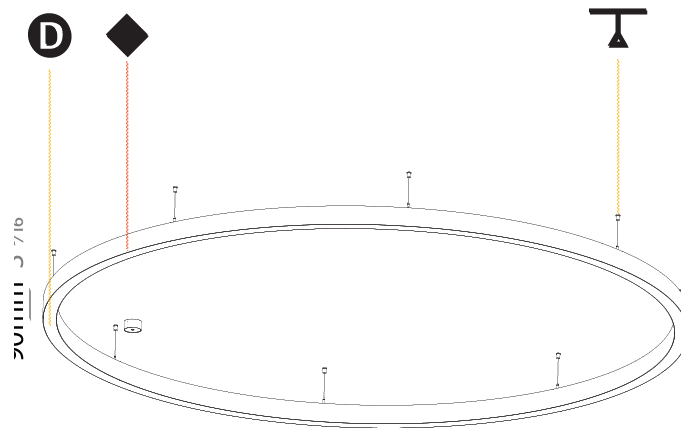

GENERAL

Series: Glorious
Subseries: Glorious 65
Partner: Prolicht
Division: Architectural
Installation: Suspension
Product Type: Pendant
Mounting Location: Ceiling
Light Distribution: Direct / Indirect

PHYSICAL

Shape: Round
Diameter (mm): 3000
Diameter (in): 118 7/8
Height (mm): 90
Height (in): 3 9/16
Max. Overall Height (mm): 2090
Max. Overall Height (in): 82 7/16
Weight (kg): 31.716
Weight (lbs): 69.93
Diffuser: [PMMA - Opal / Microprism / Clear Microprism](#)
Fixture Finish: [SSR / BKV / CWI / CRY / HAB / UFT / ITA / RUA / FTG / MYG / LOD / PUS / FRO / FUP / KIA / POP / BLS / SPG / MEY / GOH / CHC / COM / ABZ / JAG / OBR / MOS / ROR](#)
Fixture Material: [PMMA / Aluminum](#)
Cable Details: [2000mm/78 3/4" or 6000mm/236 1/4" Cable Transparent](#)

ELECTRICAL

Lamp Type: LED (Zhaga Standard)
Input Wattage (W): 308
Total Output Wattage (W): 192 / 84
Dimming: [Tri-Mode (Non-Dimming and Phase Dimming (120Vac only) and 0-10V Dimming)](#)
Driver Included: Yes
Driver Location: Integrated
Driver Type: Constant Current - Universal
Driver Class: Class 2
Input Voltage (V): 120 - 277
Constant Current (MA): 350

LED

Color Temperature (°K): [2700 / 3000 / 3500 / 4000](#)
Max. Delivered Lumen (lm): Max 40453
Nominal Lumen (lm): Max 48892
CRI: >90 CRI
Lamp Life (hrs): 50000

OPTICAL

RATINGS AND CERTIFICATIONS

Certified By: Certified for North American Standards
IP rating: IP20

2870mm 113"

3000mm 118 7/8"