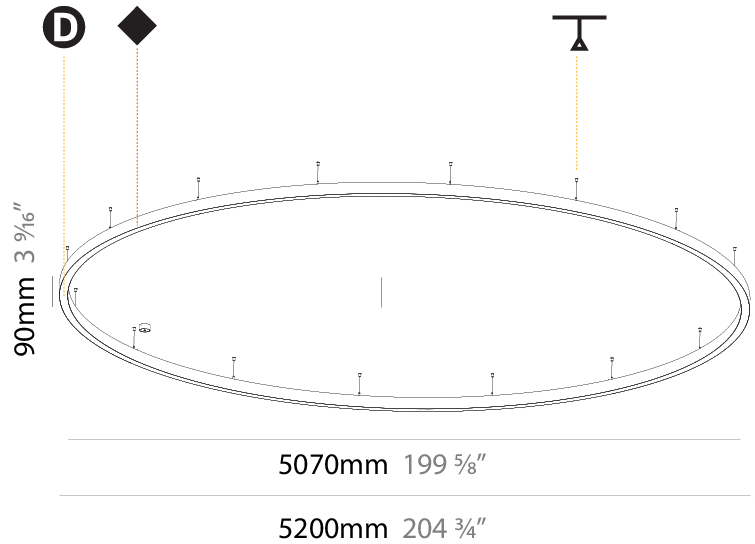

GENERAL

Series: Glorious
Subseries: Glorious 65
Partner: Prolicht
Division: Architectural
Installation: Suspension
Product Type: Pendant
Mounting Location: Ceiling
Light Distribution: Direct

PHYSICAL

Shape: Round
Diameter (mm): 5200
Diameter (in): 204 3/4
Height (mm): 90
Height (in): 3 9/16
Max. Overall Height (mm): 2090
Max. Overall Height (in): 82 7/16
Weight (kg): 47.232
Weight (lbs): 104.15
Diffuser: PMMA - Opal / Microprism / Clear Microprism
Fixture Finish: SSR / BKV / CWI / CRY / HAB / UFT / ITA / RUA / FTG / MYG / LOD / PUS / FRO / FUP / KIA / POP / BLS / SPG / MEY / GOH / CHC / COM / ABZ / JAG / OBR / MOS / ROR
Fixture Material: PMMA / Aluminum
Cable Details: 2000mm/78 3/4" or 6000mm/236 1/4" Cable Transparent

ELECTRICAL

Lamp Type: LED (Zhaga Standard)
Input Wattage (W): 364.7
Total Output Wattage (W): 336
Dimming: Tri-Mode (Non-Dimming and Phase Dimming (120Vac only) and 0-10V Dimming)
Driver Included: Yes
Driver Location: Integrated
Driver Type: Constant Current - Universal
Driver Class: Class 2
Input Voltage (V): 120 - 277
Constant Current (MA): 350

LED

Color Temperature (°K): 2700 / 3000 / 3500 / 4000
Max. Delivered Lumen (lm): Max 50032
Nominal Lumen (lm): Max 60425
CRI: >90 CRI
Efficiency (%): 88
Lamp Life (hrs): 50000

OPTICAL

RATINGS AND CERTIFICATIONS

Certified By: Certified for North American Standards
IP rating: IP20