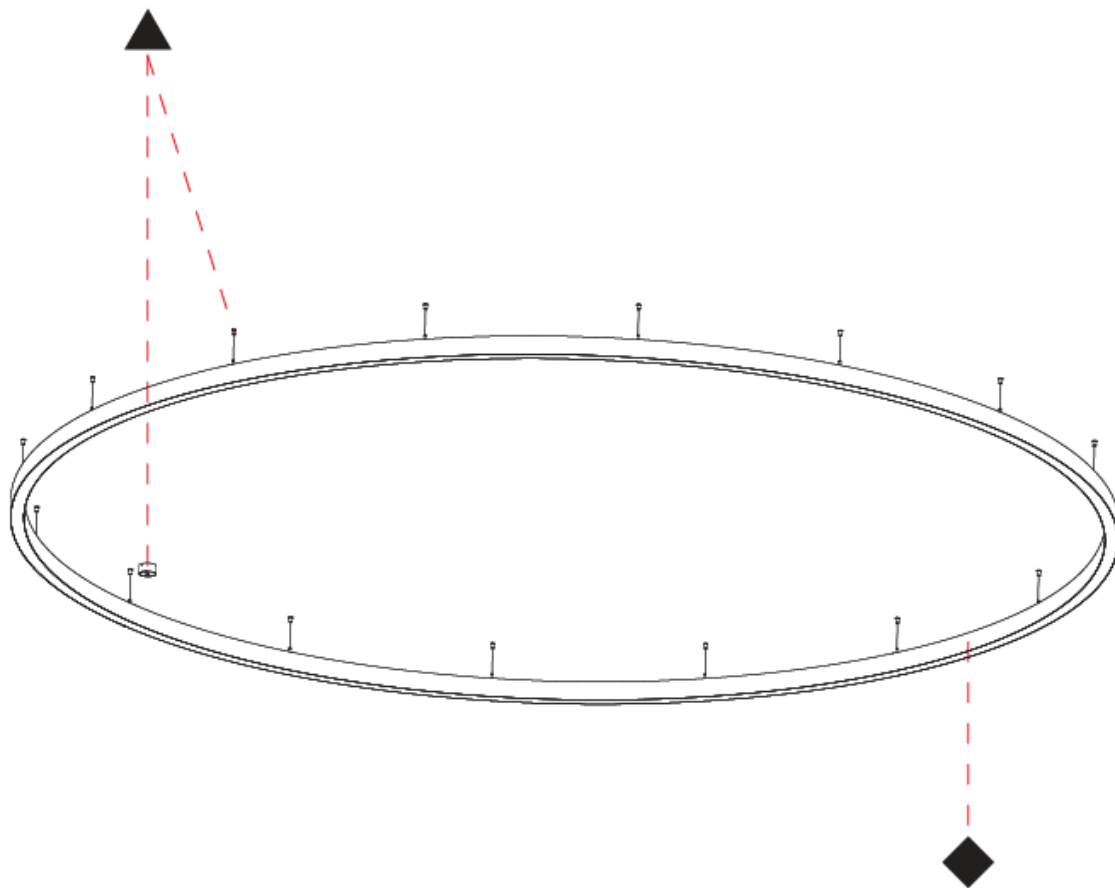

GLORIOUS 65 SUSPENSION

A30555-

PROJECT _____

TYPE _____

SPECIFIER _____

QUANTITY _____

DATE _____

A