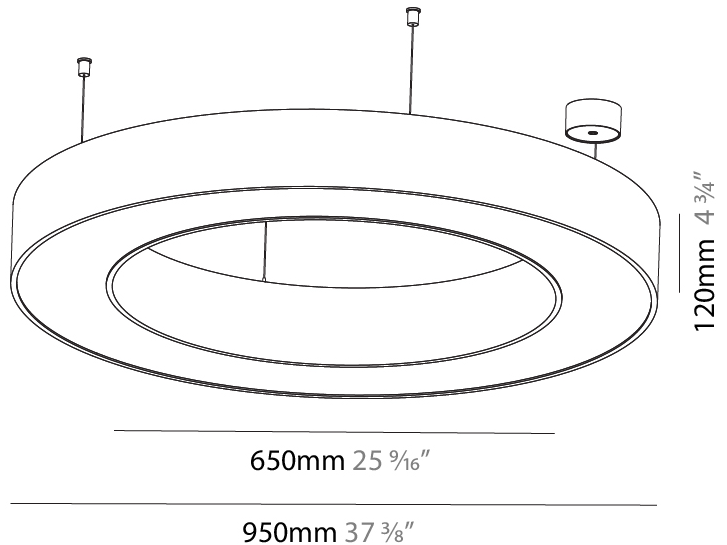

GENERAL

Series: Glorious
Subseries: Glorious 150
Partner: Prolicht
Division: Architectural
Installation: Suspension
Product Type: Pendant
Mounting Location: Ceiling
Light Distribution: Direct / Indirect

PHYSICAL

Shape: Round
Diameter (mm): 950
Diameter (in): 37 ³/₈
Height (mm): 120
Height (in): 4 ³/₄
Max. Overall Height (mm): 2120
Max. Overall Height (in): 83 ⁷/₁₆
Weight (kg): 10.395
Weight (lbs): 22.92
Diffuser: [PMMA - Opal or Micro-Prism](#)
Fixture Finish: [SSR / BKV / CWI / CRY / HAB / UFT / ITA / RUA / FTG / MYG / LOD / PUS / FRO / FUP / KIA / POP / BLS / SPG / MEY / GOH / CHC / COM / ABZ / JAG / OBR / MOS / ROR](#)
Fixture Material: [PMMA / Aluminum](#)

ELECTRICAL

Lamp Type: LED (Zhaga Standard)
Input Wattage (W): 63.6
Total Output Wattage (W): 52 / 41.6 (3500K)
Dimming: [0-10V Dimming / Phase Dimming (120Vac Only)](#)
Driver Included: Yes
Driver Location: Integrated
Driver Type: Constant Current
Driver Class: Class 2
Input Voltage (V): 120 - 277
Constant Current (MA): 350 / 900/400 (3500K)

LED

Color Temperature (°K): [2700 / 3000 / 3500 / 4000](#)
Max. Delivered Lumen (lm): Max 6185 (4008 Dir / 2176 Ind)
Nominal Lumen (lm): Max 8732
CRI: >90 CRI
Efficiency (%): 69
Lamp Life (hrs): 50000

OPTICAL

RATINGS AND CERTIFICATIONS

Certified By: Certified for North American Standards
IP rating: IP20