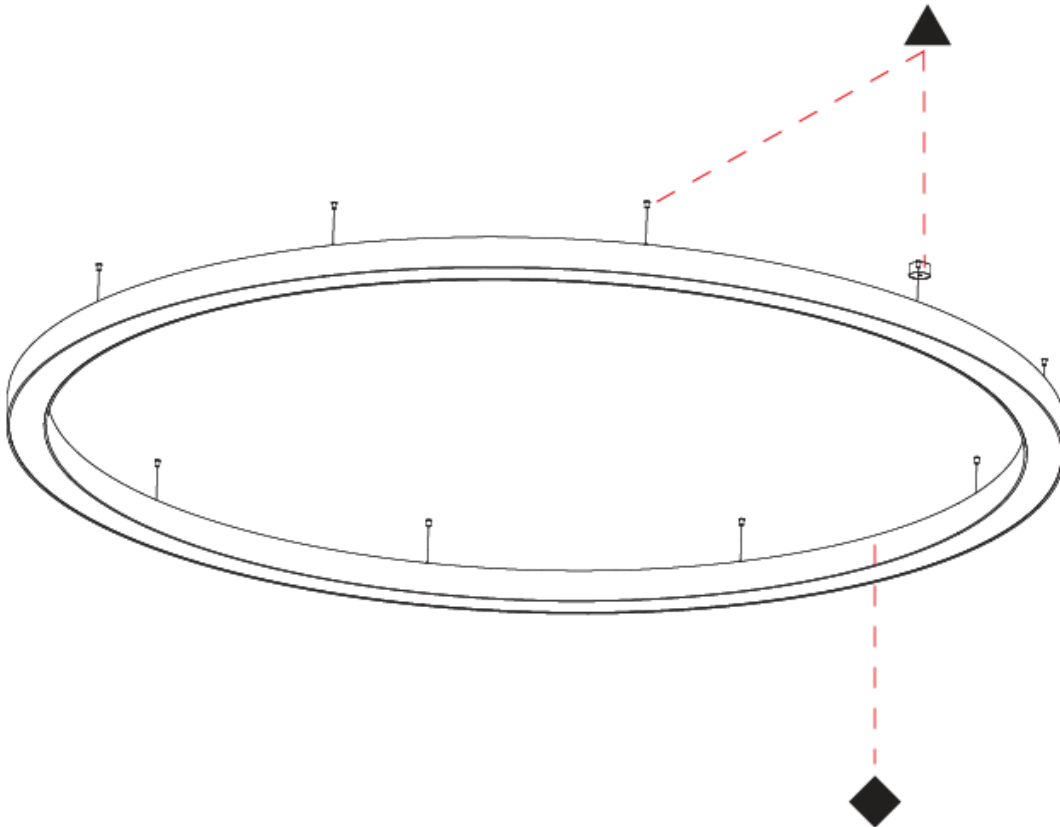

GLORIOUS 150 SUSPENSION

A30202-

PROJECT	_____
TYPE	_____
SPECIFIER	_____
QUANTITY	_____
DATE	_____

A