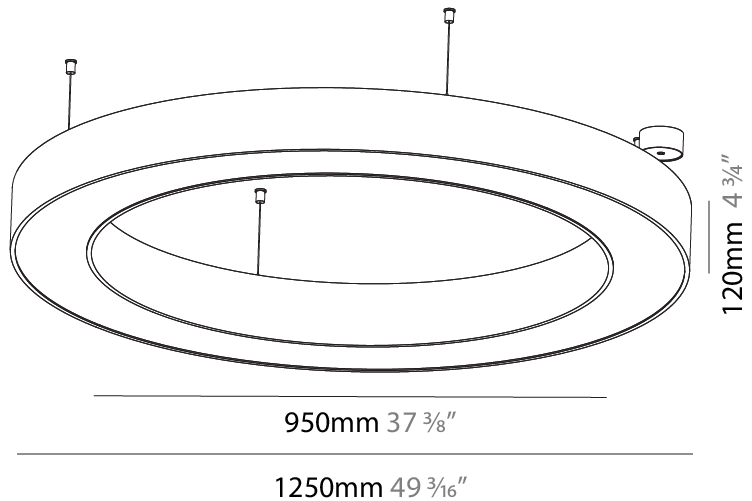

GENERAL

Series: Glorious
Subseries: Glorious 150
Partner: Prolicht
Division: Architectural
Installation: Suspension
Product Type: Pendant
Mounting Location: Ceiling
Light Distribution: Direct

PHYSICAL

Shape: Round
Diameter (mm): 1250
Diameter (in): 49 ³/₁₆
Height (mm): 120
Height (in): 4 ³/₄
Max. Overall Height (mm): 2120
Max. Overall Height (in): 83 ⁷/₁₆
Weight (kg): 12.847
Weight (lbs): 28.26
Diffuser: PMMA - Opal or Micro-Prism
Fixture Finish: SSR / BKV / CWI / CRY / HAB / UFT / ITA / RUA / FTG / MYG / LOD / PUS / FRO / FUP / KIA / POP / BLS / SPG / MEY / GOH / CHC / COM / ABZ / JAG / OBR / MOS / ROR
Fixture Material: PMMA / Aluminum

ELECTRICAL

Lamp Type: LED (Zhaga Standard)
Input Wattage (W): 58.7
Total Output Wattage (W): 48 / 38.4 (3500K)
Dimming: 0-10V Dimming / Phase Dimming (120Vac Only)
Driver Included: Yes
Driver Location: Integrated
Driver Type: Constant Current
Driver Class: Class 2
Input Voltage (V): 120 - 277
Constant Current (MA): 350 / 1200 (3500K)

LED

Color Temperature (°K): 2700 / 3000 / 3500 / 4000
Max. Delivered Lumen (lm): Max 5345
Nominal Lumen (lm): Max 8060
CRI: >90 CRI
Efficiency (%): 0.65
Lamp Life (hrs): 50000

OPTICAL

RATINGS AND CERTIFICATIONS

Certified By: Certified for North American Standards
IP rating: IP20