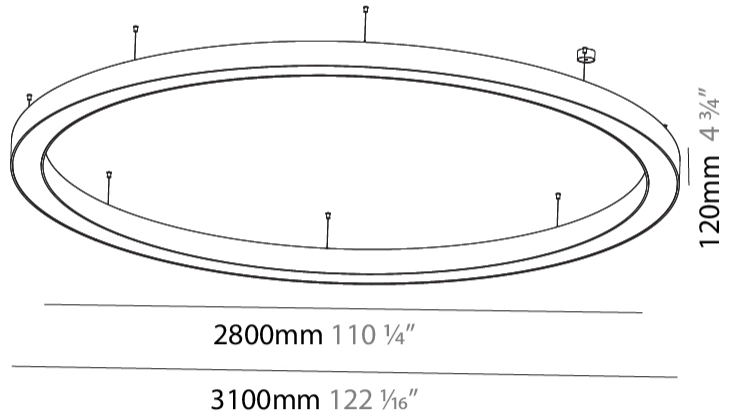

GENERAL

Series: Glorious
Subseries: Glorious 150
Partner: Prolicht
Division: Architectural
Installation: Suspension
Product Type: Pendant
Mounting Location: Ceiling
Light Distribution: Direct

PHYSICAL

Shape: Round
Diameter (mm): 3100
Diameter (in): 122 1/16
Depth (mm): 120
Depth (in): 4 3/4
Max. Overall Height (mm): 2120
Max. Overall Height (in): 83 7/16
Weight (kg): 39.1
Weight (lbs): 86.02
Diffuser: PMMA - Opal or Micro-Prism
Fixture Finish: [SSR / BKV / CWI / CRY / HAB / UFT / ITA / RUA / FTG / MYG / LOD / PUS / FRO / FUP / KIA / POP / BLS / SPG / MEY / GOH / CHC / COM / ABZ / JAG / OBR / MOS / ROR](#)
Fixture Material: PMMA / Aluminum

ELECTRICAL

Lamp Type: LED (Zhaga Standard)
Input Wattage (W): 156.6
Total Output Wattage (W): 128 / 102.4 (3500K)
Dimming: [0-10V Dimming / Phase Dimming (120Vac Only)](#)
Driver Included: Yes
Driver Location: Integrated
Driver Type: Constant Current
Driver Class: Class 2
Input Voltage (V): 120 - 277
Constant Current (MA): 350 / 800 (3500K)

LED

Color Temperature (°K): 2700 / 3000 / 3500 / 4000
Max. Delivered Lumen (lm): Max 22676 (13971 Dir / 8705 Ind)
Nominal Lumen (lm): Max 32240
CRI: >90 CRI
Efficiency (%): 65
Lamp Life (hrs): 50000

OPTICAL

RATINGS AND CERTIFICATIONS

Certified By: Certified for North American Standards
IP rating: IP20