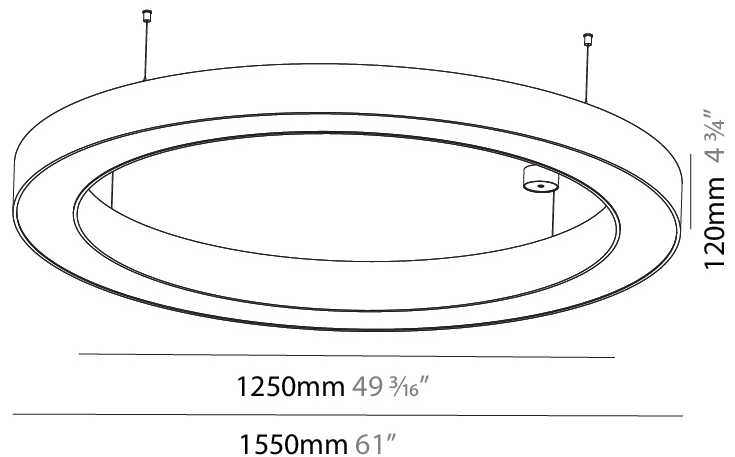

GENERAL

Series: Glorious
Subseries: Glorious 150
Partner: Prolicht
Division: Architectural
Installation: Suspension
Product Type: Pendant
Mounting Location: Ceiling
Light Distribution: Direct / Indirect

PHYSICAL

Shape: Round
Diameter (mm): 1550
Diameter (in): 61
Height (mm): 120
Height (in): 4 ¾
Max. Overall Height (mm): 2120
Max. Overall Height (in): 83 ⅞
Weight (kg): 16.737
Weight (lbs): 36.90
Diffuser: [PMMA - Opal or Micro-Prism](#)
Fixture Finish: [SSR / BKV / CWI / CRY / HAB / UFT / ITA / RUA / FTG / MYG / LOD / PUS / FRO / FUP / KIA / POP / BLS / SPG / MEY / GOH / CHC / COM / ABZ / JAG / OBR / MOS / ROR](#)
Fixture Material: [PMMA / Aluminum](#)

ELECTRICAL

Lamp Type: LED (Zhaga Standard)
Input Wattage (W): 107.7
Total Output Wattage (W): 88 / 70.4 (3500K)
Dimming: [0-10V Dimming / Phase Dimming (120Vac Only)](#)
Driver Included: Yes
Driver Location: Integrated
Driver Type: Constant Current - 120 / 277Vac
Driver Class: Class 2
Input Voltage (V): 120 - 277
Constant Current (MA): 350 / 700/800 (3500K)

LED

Color Temperature (°K): [2700 / 3000 / 3500 / 4000](#)
Max. Delivered Lumen (lm): Max 10489 (6681 Dir / 3808 Ind)
Nominal Lumen (lm): Max 14777
CRI: >90 CRI
Efficiency (%): 68
Lamp Life (hrs): 50000

OPTICAL

RATINGS AND CERTIFICATIONS

Certified By: Certified for North American Standards
IP rating: IP20