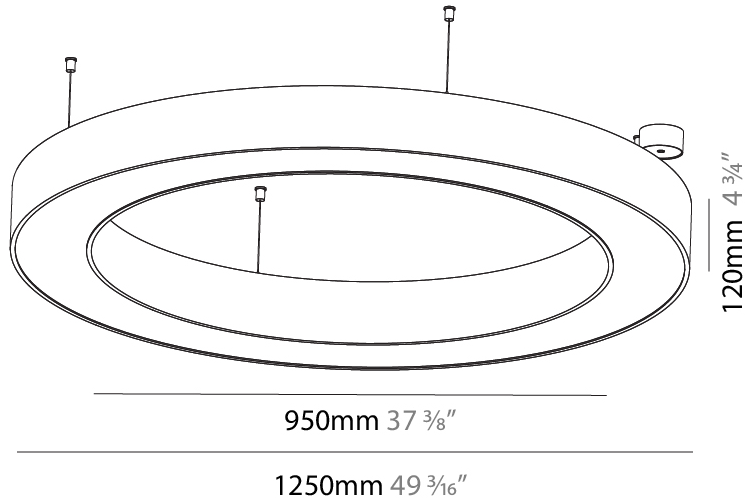

GLORIOUS SUSPENSION

A30309- : A30309-DV-40K-03-01

base number

1. To build a product code in our configurator select the specify button on the base model # product page
2. To build a manual product code on this datasheet choose from the options listed below in blue font and add the suffix to the base model #

GENERAL

Series: Glorious
Partner: Prolicht
Division: Architectural
Installation: Suspension
Product Type: Pendant
Mounting Location: Ceiling
Light Distribution: Direct / Indirect

PHYSICAL

Shape: Round
Diameter (mm): 1250
Diameter (in): 49 ³/₁₆
Height (mm): 120
Height (in): 4 ³/₄
Max. Overall Height (mm): 2120
Max. Overall Height (in): 83 ⁷/₁₆
Weight (kg): 13.475
Weight (lbs): 29.70
Fixture Material: PMMA / Aluminum

ELECTRICAL

Lamp Type: LED (Zhaga Standard)
Input Wattage (W): 88.1
Total Output Wattage (W): 72
Dimming: 0-10V Dimming
Driver Included: Yes
Driver Location: Integrated
Driver Type: Constant Current
Driver Class: Class 2
Input Voltage (V): 120 - 277
Constant Current (MA): 350

LED

Color Temperature (°K): 4000
Max. Delivered Lumen (lm): 5345 Dir / 3264 Ind
CRI: >90 CRI
Efficiency (%): 68
Lamp Life (hrs): 50000

OPTICAL

RATINGS AND CERTIFICATIONS

Certified By: Certified for North American Standards
IP rating: IP20