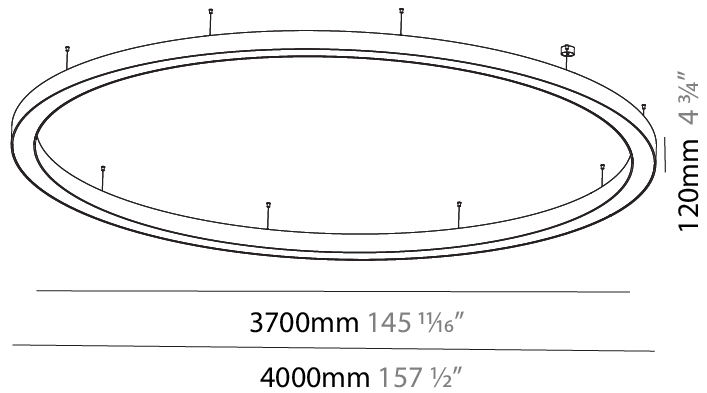

GENERAL

Series: Glorious
Subseries: Glorious 150
Partner: Prolicht
Division: Architectural
Installation: Suspension
Product Type: Pendant
Mounting Location: Ceiling
Light Distribution: Direct

PHYSICAL

Shape: Round
Diameter (mm): 4000
Diameter (in): 157 1/2
Height (mm): 120
Height (in): 4 3/4
Max. Overall Height (mm): 2120
Max. Overall Height (in): 83 7/16
Weight (kg): 50.71
Weight (lbs): 111.98
Diffuser: PMMA - Opal or Micro-Prism
Fixture Finish: SSR / BKV / CWI / CRY / HAB / UFT / ITA / RUA / FTG / MYG / LOD / PUS / FRO / FUP / KIA / POP / BLS / SPG / MEY / GOH / CHC / COM / ABZ / JAG / OBR / MOS / ROR
Fixture Material: PMMA / Aluminum

ELECTRICAL

Lamp Type: LED (Zhaga Standard)
Input Wattage (W): 195.8
Total Output Wattage (W): 160 / 128 (3500K)
Dimming: 0-10V Dimming / Phase Dimming (120Vac Only)
Driver Included: Yes
Driver Location: Integrated
Driver Type: Constant Current
Driver Class: Class 2
Input Voltage (V): 120 - 277
Constant Current (MA): 350 / 1000 (3500K)

LED

Color Temperature (°K): 2700 / 3000 / 3500 / 4000
Max. Delivered Lumen (lm): Max 19148
Nominal Lumen (lm): Max 26867
CRI: >90 CRI
Efficiency (%): 0.65
Lamp Life (hrs): 50000

OPTICAL

RATINGS AND CERTIFICATIONS

Certified By: Certified for North American Standards
IP rating: IP20