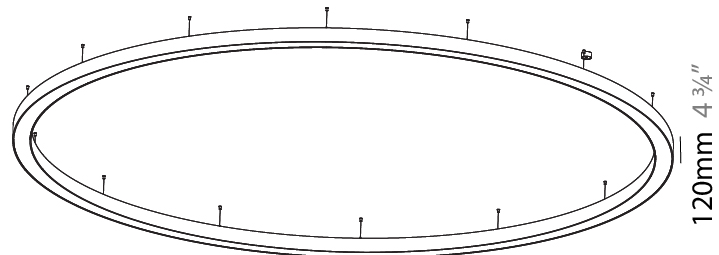

GENERAL

Series: Glorious
Subseries: Glorious 150
Partner: Prolicht
Division: Architectural
Installation: Suspension
Product Type: Pendant
Mounting Location: Ceiling
Light Distribution: Direct / Indirect

PHYSICAL

Shape: Round
Diameter (mm): 5400
Diameter (in): 212 ⁵/₈
Height (mm): 120
Height (in): 4 ³/₄
Max. Overall Height (mm): 2120
Max. Overall Height (in): 83 ⁷/₁₆
Weight (kg): 71.452
Weight (lbs): 157.19
Diffuser: PMMA - Opal
Fixture Finish: [SSR / BKV / CWI / CRY / HAB / UFT / ITA / RUA / FTG / MYG / LOD / PUS / FRO / FUP / KIA / POP / BLS / SPG / MEY / GOH / CHC / COM / ABZ / JAG / OBR / MOS / ROR](#)
Fixture Material: PMMA / Aluminum

ELECTRICAL

Lamp Type: LED (Zhaga Standard)
Input Wattage (W): 411.2
Total Output Wattage (W): 324 / 259.2 (3500K)
[Dimming: 0-10V Dimming / Phase Dimming (120Vac Only)](#)
Driver Included: Yes
Driver Location: Integrated
Driver Type: Constant Current - 120 / 277Vac
Driver Class: Class 2
Input Voltage (V): 120 - 277
Constant Current (MA): 350 / 800/500 (3500K)

LED

[Color Temperature (°K): 2700 / 3000 / 3500 / 4000](#)
Max. Delivered Lumen (lm): Max 39682 (24449 Dir / 15233 Ind)
Nominal Lumen (lm): Max 56420
CRI: >90 CRI
Efficiency (%): 70
Lamp Life (hrs): 50000

OPTICAL

RATINGS AND CERTIFICATIONS

Certified By: Certified for North American Standards
IP rating: IP20

5100mm 200 ¹³/₁₆"
5400mm 212 ⁵/₈"