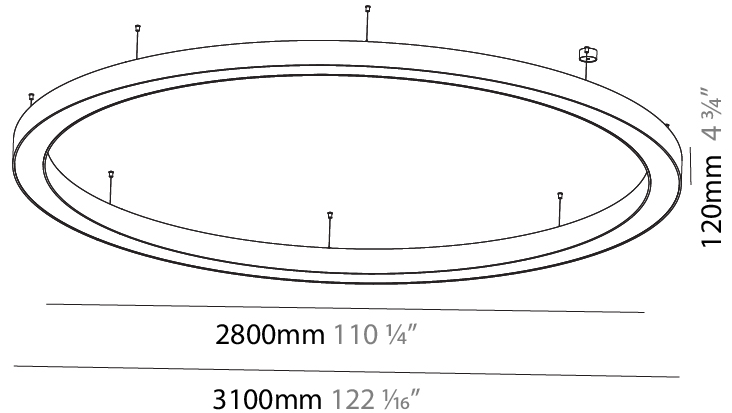

GENERAL

Series: Glorious
Subseries: Glorious 150
Partner: Prolicht
Division: Architectural
Installation: Suspension
Product Type: Pendant
Mounting Location: Ceiling
Light Distribution: Direct / Indirect

PHYSICAL

Shape: Round
Diameter (mm): 3100
Diameter (in): 122 1/16
Depth (mm): 120
Depth (in): 4 3/4
Max. Overall Height (mm): 2120
Max. Overall Height (in): 83 7/16
Weight (kg): 40.905
Weight (lbs): 90.18
Diffuser: PMMA - Opal
Fixture Finish: SSR / BKV / CWI / CRY / HAB / UFT / ITA / RUA / FTG / MYG / LOD / PUS / FRO / FUP / KIA / POP / BLS / SPG / MEY / GOH / CHC / COM / ABZ / JAG / OBR / MOS / ROR
Fixture Material: PMMA / Aluminum

ELECTRICAL

Lamp Type: LED (Zhaga Standard)
Input Wattage (W): 235
Total Output Wattage (W): 192 / 153.6 (3500K)
Dimming: 0-10V Dimming / Phase Dimming (120Vac Only)
Driver Included: Yes
Driver Location: Integrated
Driver Type: Constant Current - 120 / 277Vac
Driver Class: Class 2
Input Voltage (V): 120 - 277
Constant Current (MA): 350 / 800 (3500K)

LED

Color Temperature (°K): 2700 / 3000 / 3500 / 4000
Max. Delivered Lumen (lm): Max 22676 (13971 Dir / 8705 Ind)
Nominal Lumen (lm): Max 32240
CRI: >90 CRI
Efficiency (%): 70
Lamp Life (hrs): 50000

OPTICAL

RATINGS AND CERTIFICATIONS

Certified By: Certified for North American Standards
IP rating: IP20

PROJECT _____
TYPE _____
SPECIFIER _____
QUANTITY _____
DATE _____