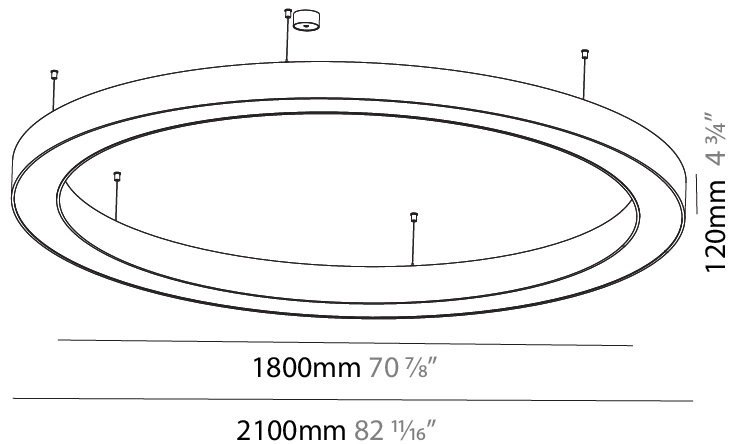

GENERAL

Series: Glorious
Subseries: Glorious 150
Partner: Prolicht
Division: Architectural
Installation: Suspension
Product Type: Pendant
Mounting Location: Ceiling
Light Distribution: Direct / Indirect

PHYSICAL

Shape: Round
Diameter (mm): 2100
Diameter (in): 82 11/16
Height (mm): 120
Height (in): 4 3/4
Max. Overall Height (mm): 2120
Max. Overall Height (in): 83 7/16
Weight (kg): 26.817
Weight (lbs): 59.12
Diffuser: PMMA - Opal
Fixture Finish: SSR / BKV / CWI / CRY / HAB / UFT / ITA / RUA / FTG / MYG / LOD / PUS / FRO / FUP / KIA / POP / BLS / SPG / MEY / GOH / CHC / COM / ABZ / JAG / OBR / MOS / ROR
Fixture Material: PMMA / Aluminum

ELECTRICAL

Lamp Type: LED (Zhaga Standard)
Input Wattage (W): 161.5
Total Output Wattage (W): 132 / 105.6 (3500K)
Dimming: 0-10V Dimming / Phase Dimming (120Vac Only)
Driver Included: Yes
Driver Location: Integrated
Driver Type: Constant Current - 120 / 277Vac
Driver Class: Class 2
Input Voltage (V): 120 - 277
Constant Current (MA): 350 / 700/600 (3500K)

LED

Color Temperature (°K): 2700 / 3000 / 3500 / 4000
Max. Delivered Lumen (lm): Max 15697 (9168 Dir / 6529 Ind)
Nominal Lumen (lm): Max 22165
CRI: >90 CRI
Efficiency (%): 70
Lamp Life (hrs): 50000

OPTICAL

RATINGS AND CERTIFICATIONS

Certified By: Certified for North American Standards
IP rating: IP20