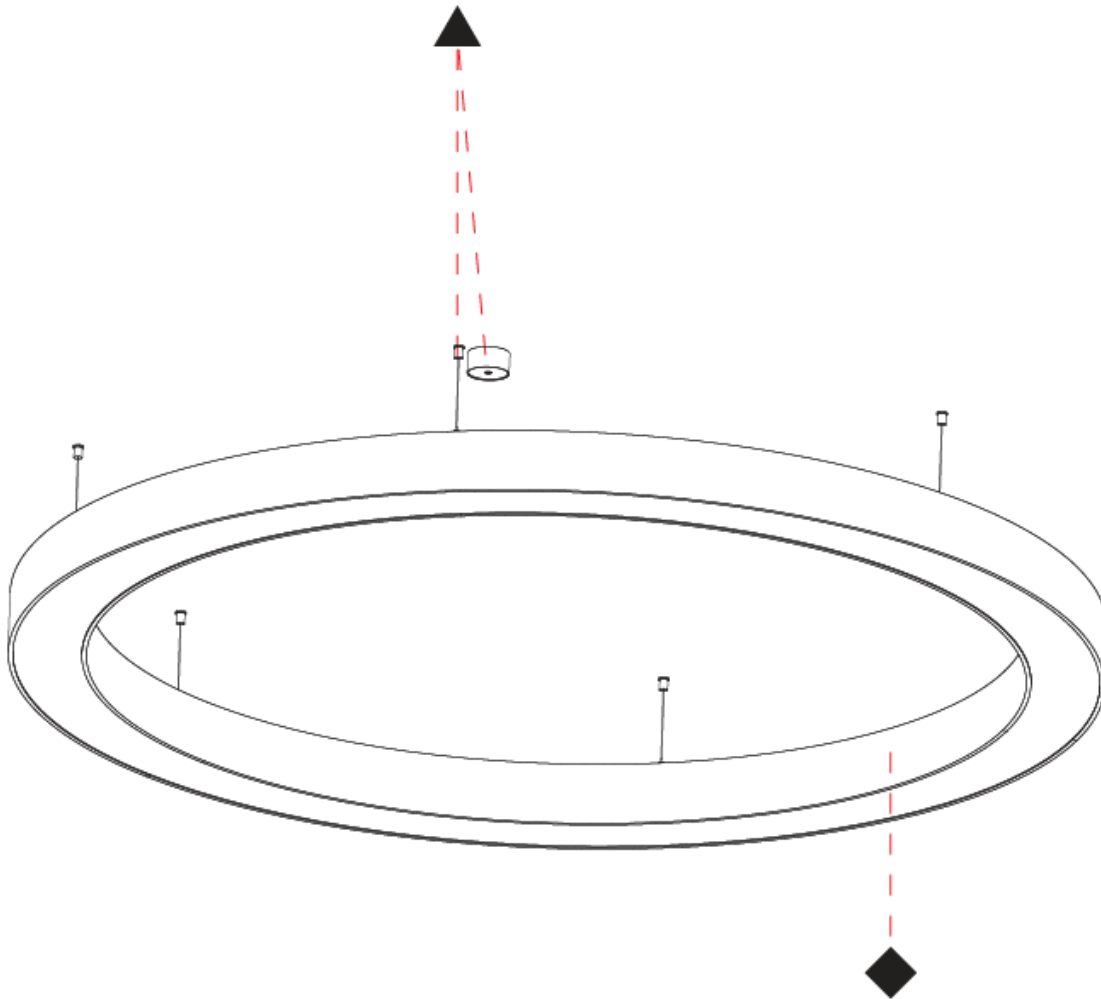

GLORIOUS 150 SUSPENSION

A30235-

PROJECT
TYPE
SPECIFIER
QUANTITY
DATE

A