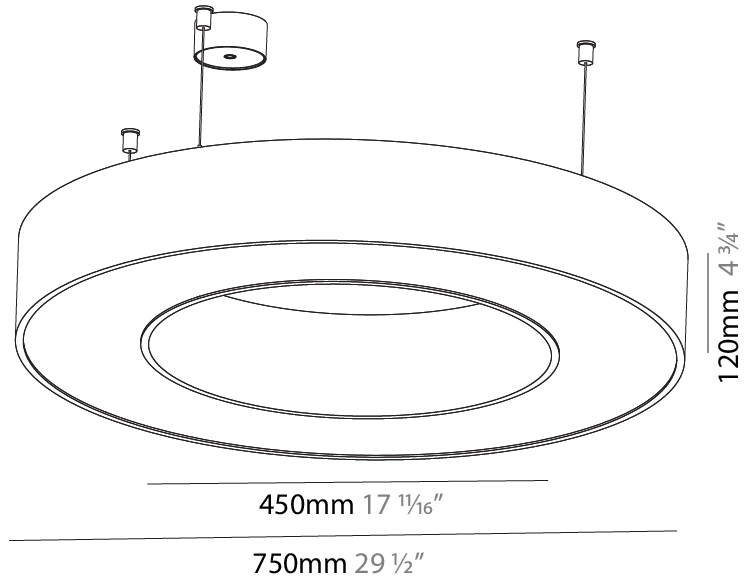

GENERAL

Series: Glorious
Subseries: Glorious 150
Partner: Prolicht
Division: Architectural
Installation: Suspension
Product Type: Pendant
Mounting Location: Ceiling
Light Distribution: Direct

PHYSICAL

Shape: Round
Diameter (mm): 750
Diameter (in): 29 1/2
Height (mm): 120
Height (in): 4 3/4
Max. Overall Height (mm): 2120
Max. Overall Height (in): 83 7/16
Weight (kg): 7.062
Weight (lbs): 15.56
Diffuser: PMMA - Opal or Micro-Prism
Fixture Finish: SSR / BKV / CWI / CRY / HAB / UFT / ITA / RUA / FTG / MYG / LOD / PUS / FRO / FUP / KIA / POP / BLS / SPG / MEY / GOH / CHC / COM / ABZ / JAG / OBR / MOS / ROR
Fixture Material: PMMA / Aluminum

ELECTRICAL

Lamp Type: LED (Zhaga Standard)
Input Wattage (W): 29.4
Total Output Wattage (W): 24 / 19.2 (3500K)
Dimming: Non-Dimming / Phase Dimming (120Vac only) / 0-10V Dimming
Driver Included: Yes
Driver Location: Integrated
Driver Type: Constant Current
Driver Class: Class 2
Input Voltage (V): 120 - 277
Constant Current (MA): 350 / 600 (3500K)

LED

Color Temperature (°K): 2700 / 3000 / 3500 / 4000
Max. Delivered Lumen (lm): Max 2672
Nominal Lumen (lm): Max 4030
CRI: >90 CRI
Efficiency (%): 65
Lamp Life (hrs): 50000

OPTICAL

RATINGS AND CERTIFICATIONS

Certified By: Certified for North American Standards
IP rating: IP20