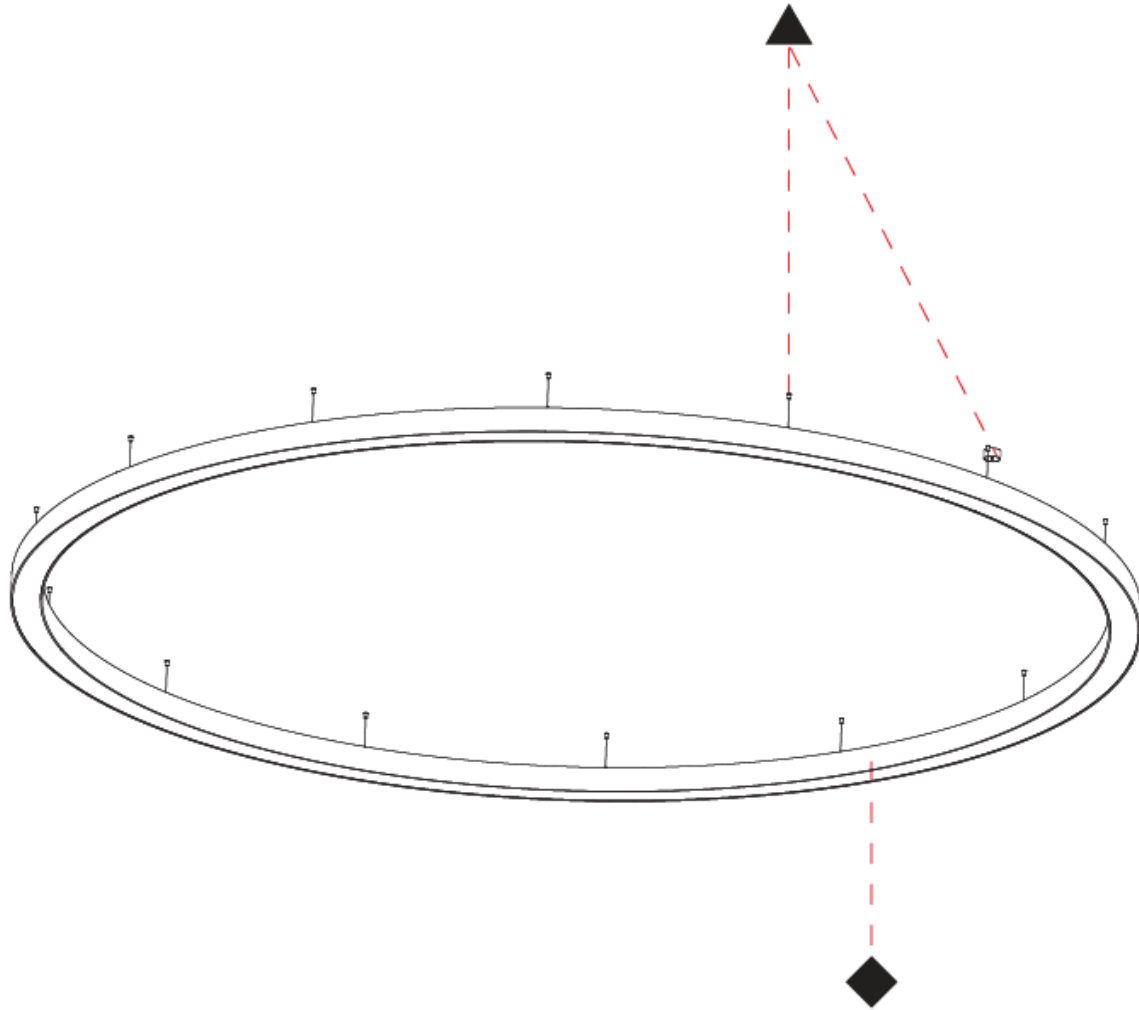

GLORIOUS 150 SUSPENSION

A30188-

PROJECT	_____
TYPE	_____
SPECIFIER	_____
QUANTITY	_____
DATE	_____

A