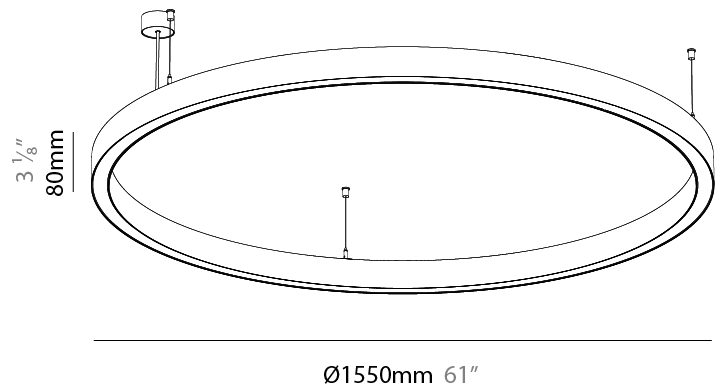

GENERAL

Series: Glorious
Subseries: Glorious 45
Partner: Prolicht
Division: Architectural
Installation: Suspension
Product Type: Pendant
Mounting Location: Ceiling
Light Distribution: Direct / Indirect

PHYSICAL

Shape: Round
Diameter (mm): 1550
Diameter (in): 61
Height (mm): 76
Height (in): 3
Weight (kg): 10.5
Diffuser: [PMMA - Opal / Microprism / Clear Microprism](#)
Fixture Finish: [SSR / BKV / CWI / CRY / HAB / UFT / ITA / RUA / FTG / MYG / LOD / PUS / FRO / FUP / KIA / POP / BLS / SPG / MEY / GOH / CHC / COM / ABZ / JAG / OBR / MOS / ROR](#)
Fixture Material: PMMA / Aluminum
Cable Details: 2000mm/78 3/4" or 6000mm/236 1/4" Cable Transparent

ELECTRICAL

Lamp Type: LED
Input Wattage (W): 152.5
Total Output Wattage (W): 138.1
Dimming: [Non-dimming / DALI Dimming / MATTER Dimming](#)
Driver Included: Yes
Driver Location: Integrated
Driver Type: Constant Current - Universal
Driver Class: Class 2
Input Voltage (V): 120 - 277

LED

Color Temperature (°K): 2700-6500 Tunable White
Max. Delivered Lumen (lm): Max 19129
Nominal Lumen (lm): Max 25155
CRI: >90 CRI
Lamp Life (hrs): 50000

OPTICAL

Adjustability: Fixed

RATINGS AND CERTIFICATIONS

Certified By: Certified for North American Standards
IP rating: IP40

PROJECT _____
TYPE _____
SPECIFIER _____
QUANTITY _____
DATE _____