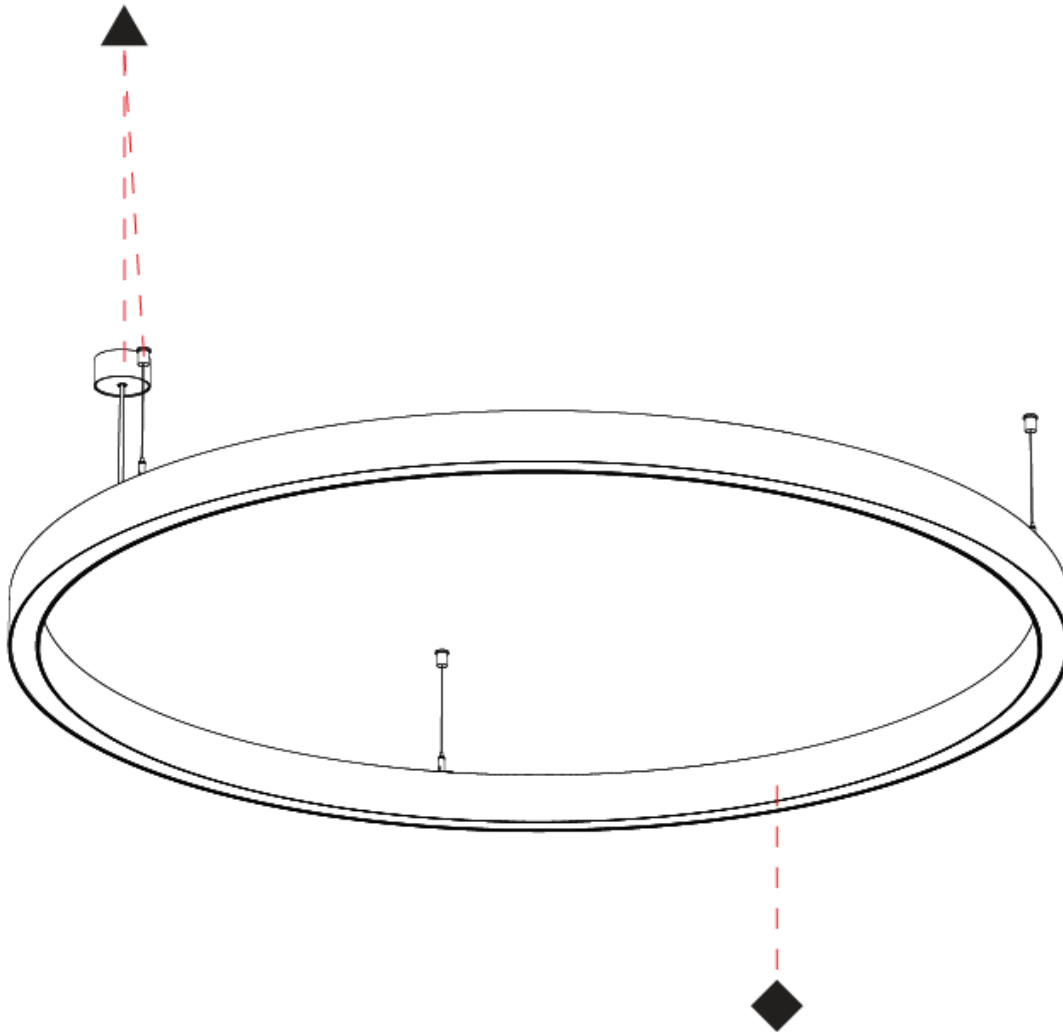

GLORIOUS 45 SUSPENSION

A3001092-

PROJECT	_____
TYPE	_____
SPECIFIER	_____
QUANTITY	_____
DATE	_____

A