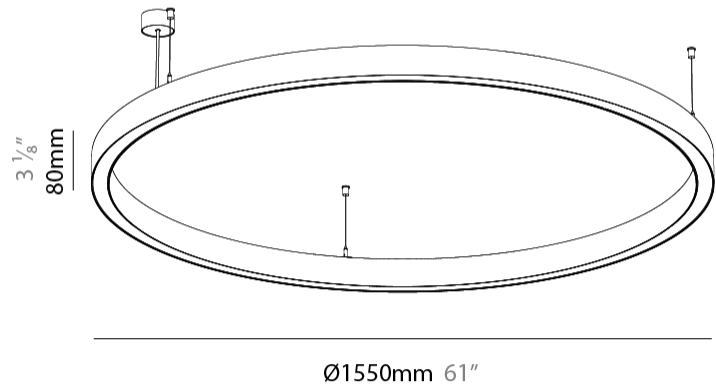

GENERAL

Series: Glorious
Subseries: Glorious 45
Partner: Prolicht
Division: Architectural
Installation: Suspension
Product Type: Pendant
Mounting Location: Ceiling
Light Distribution: Direct / Indirect

PHYSICAL

Shape: Round
Diameter (mm): 1550
Diameter (in): 61
Height (mm): 76
Height (in): 3
Weight (kg): 10.5
Diffuser: PMMA - Opal / Microprism / Clear Microprism
Fixture Finish: SSR / BKV / CWI / CRY / HAB / UFT / ITA / RUA / FTG / MYG / LOD / PUS / FRO / FUP / KIA / POP / BLS / SPG / MEY / GOH / CHC / COM / ABZ / JAG / OBR / MOS / ROR
Fixture Material: PMMA / Aluminum
Cable Details: 2000mm/78 3/4" or 6000mm/236 1/4" Cable Transparent

ELECTRICAL

Lamp Type: LED
Input Wattage (W): 181.1
Total Output Wattage (W): 164.5
Dimming: Non-Dimming / 0-10V Dimming / Phase Dimming / DALI Dimming / MATTER Dimming
Driver Included: Yes
Driver Location: Integrated
Driver Type: Constant Current - Universal
Driver Class: Class 2
Input Voltage (V): 120 - 277

LED

Color Temperature (°K): 2700 / 3000 / 3500 / 4000
Max. Delivered Lumen (lm): Max 22676
Nominal Lumen (lm): Max 29820
CRI: >90 CRI
Lamp Life (hrs): 50000

OPTICAL

Adjustability: Fixed

RATINGS AND CERTIFICATIONS

Certified By: Certified for North American Standards
IP rating: IP40