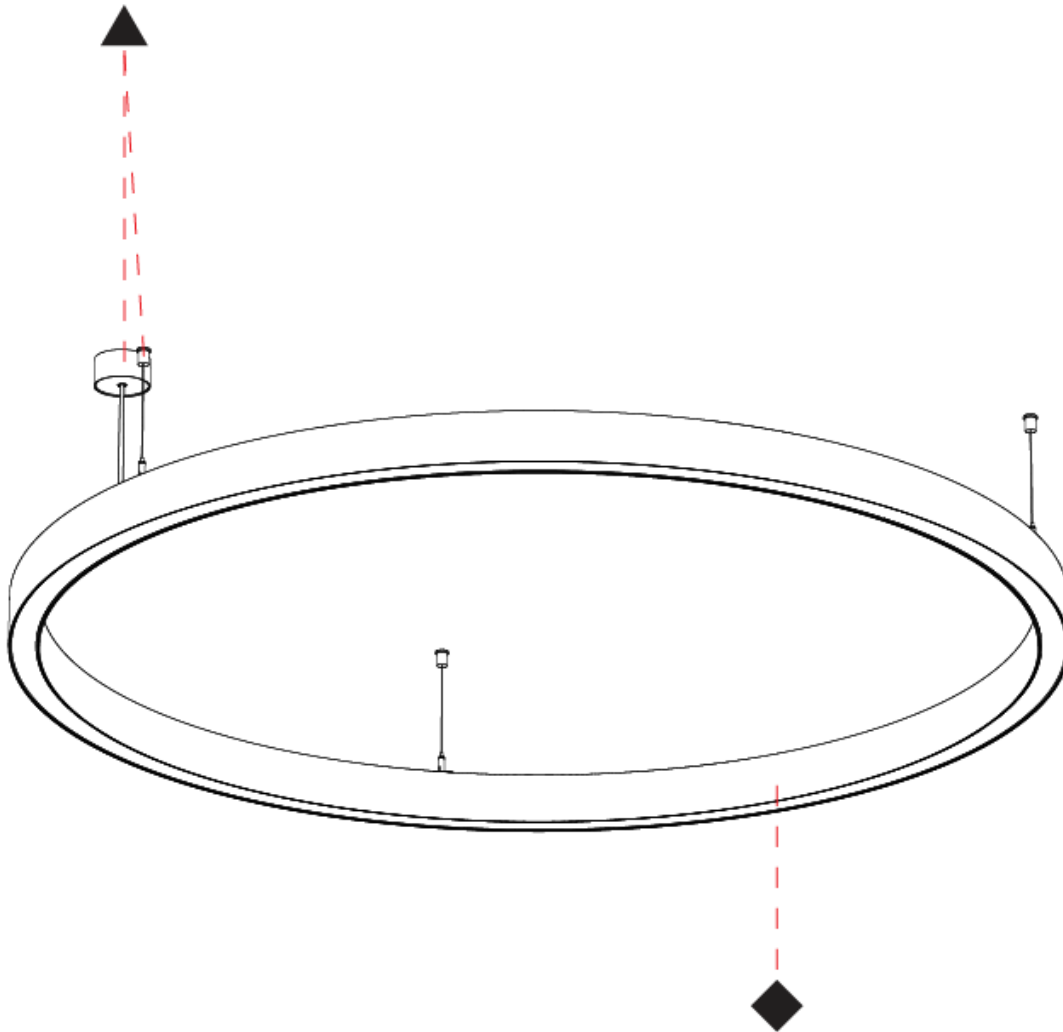

GLORIOUS 45 SUSPENSION

A3001093-

PROJECT	_____
TYPE	_____
SPECIFIER	_____
QUANTITY	_____
DATE	_____

A