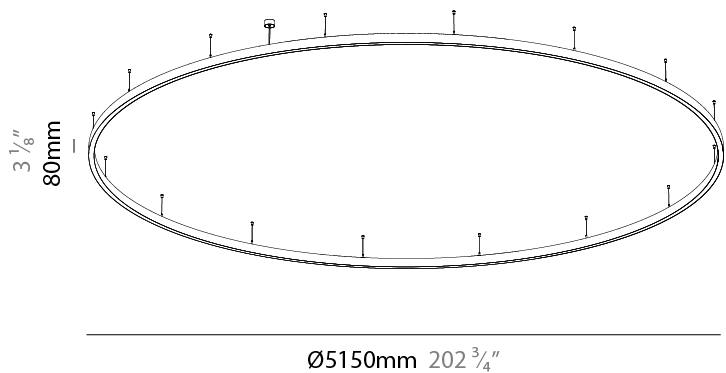

1. To build a product code in our configurator select the specify button on the base model # product page
2. To build a manual product code on this datasheet choose from the options listed below in blue font and add the suffix to the base model #

GENERAL

Series: Glorious
Subseries: Glorious 45
Partner: Prolicht
Division: Architectural
Installation: Suspension
Product Type: Pendant
Mounting Location: Ceiling
Light Distribution: Direct

PHYSICAL

Shape: Round
Diameter (mm): 5150
Diameter (in): 202 ³/₄
Height (mm): 76
Height (in): 3
Weight (kg): 35
Diffuser: PMMA - Opal / Microprism / Clear Microprism
Fixture Finish: SSR / BKV / CWI / CRY / HAB / UFT / ITA / RUA / FTG / MYG / LOD / PUS / FRO / FUP / KIA / POP / BLS / SPG / MEY / GOH / CHC / COM / ABZ / JAG / OBR / MOS / ROR
Fixture Material: PMMA / Aluminum
Cable Details: 2000mm/78 3/4" or 6000mm/236 1/4" Cable Transparent

ELECTRICAL

Lamp Type: LED
Input Wattage (W): 167.2
Total Output Wattage (W): 151.8
Dimming: Non-Dimmable
Driver Included: Yes
Driver Location: Integrated
Driver Type: Constant Current - Universal
Driver Class: Class 2
Input Voltage (V): 120 - 277

LED

Color Temperature (°K): 2700 / 3000 / 3500 / 4000
Max. Delivered Lumen (lm): Max 20121
Nominal Lumen (lm): Max 28307
CRI: >90 CRI
Lamp Life (hrs): 50000

OPTICAL

Adjustability: Fixed

RATINGS AND CERTIFICATIONS

Certified By: Certified for North American Standards
IP rating: IP40