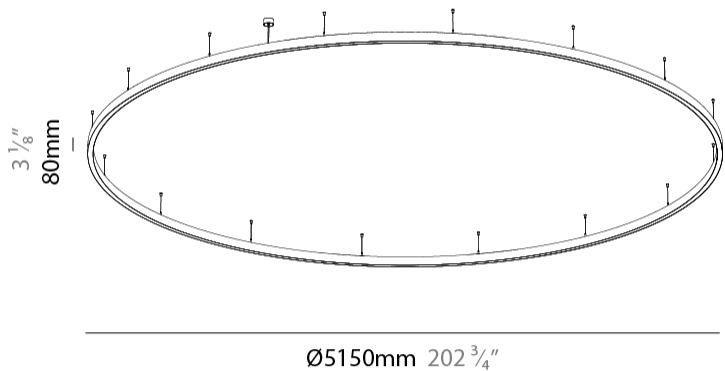

GENERAL

Series: Glorious
Subseries: Glorious 45
Partner: Prolicht
Division: Architectural
Installation: Suspension
Product Type: Pendant
Mounting Location: Ceiling
Light Distribution: Direct

PHYSICAL

Shape: Round
Diameter (mm): 5150
Diameter (in): 202 3/4
Height (mm): 76
Height (in): 3
Weight (kg): 35
Diffuser: [PMMA - Opal / Microprism / Clear Microprism](#)
Fixture Finish: [SSR / BKV / CWI / CRY / HAB / UFT / ITA / RUA / FTG / MYG / LOD / PUS / FRO / FUP / KIA / POP / BLS / SPG / MEY / GOH / CHC / COM / ABZ / JAG / OBR / MOS / ROR](#)
Fixture Material: [PMMA / Aluminum](#)
Cable Details: [2000mm/78 3/4" or 6000mm/236 1/4" Cable Transparent](#)

ELECTRICAL

Lamp Type: LED
Input Wattage (W): 345
Total Output Wattage (W): 313.6
Dimming: [Non-Dimming / 0-10V Dimming / Phase Dimming / DALI Dimming / MATTER Dimming](#)
Driver Included: Yes
Driver Location: Integrated
Driver Type: Constant Current - Universal
Driver Class: Class 2
Input Voltage (V): 120 - 277

LED

Color Temperature (°K): [2700 / 3000 / 3500 / 4000](#)
Max. Delivered Lumen (lm): Max 40373
Nominal Lumen (lm): Max 56800
CRI: >90 CRI
Lamp Life (hrs): 50000

OPTICAL

Adjustability: Fixed

RATINGS AND CERTIFICATIONS

Certified By: Certified for North American Standards
IP rating: IP40