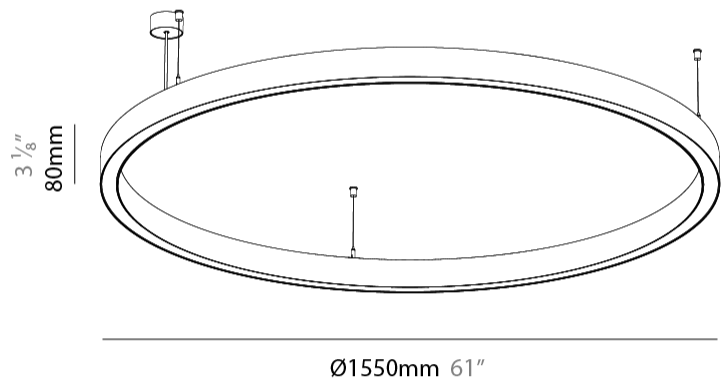

1. To build a product code in our configurator select the specify button on the base model # product page
2. To build a manual product code on this datasheet choose from the options listed below in blue font and add the suffix to the base model #

GENERAL

Series: Glorious
Subseries: Glorious 45
Partner: Prolicht
Division: Architectural
Installation: Suspension
Product Type: Pendant
Mounting Location: Ceiling
Light Distribution: Direct

PHYSICAL

Shape: Round
Diameter (mm): 1550
Diameter (in): 61
Height (mm): 76
Height (in): 3
Weight (kg): 4
Diffuser: PMMA - Opal / Microprism / Clear Microprism
Fixture Finish: SSR / BKV / CWI / CRY / HAB / UFT / ITA / RUA / FTG / MYG / LOD / PUS / FRO / FUP / KIA / POP / BLS / SPG / MEY / GOH / CHC / COM / ABZ / JAG / OBR / MOS / ROR
Fixture Material: PMMA / Aluminum
Cable Details: 2000mm/78 3/4" or 6000mm/236 1/4" Cable Transparent

ELECTRICAL

Lamp Type: LED
Input Wattage (W): 87.1
Total Output Wattage (W): 79.1
Dimming: Non-dimming / DALI Dimming / MATTER Dimming
Driver Included: Yes
Driver Location: Integrated
Driver Type: Constant Current - Universal
Driver Class: Class 2
Input Voltage (V): 120 - 277

LED

Color Temperature (°K): 2700-6500 Tunable White
Max. Delivered Lumen (lm): Max 10217
Nominal Lumen (lm): Max 14375
CRI: >90 CRI
Lamp Life (hrs): 50000

OPTICAL

Adjustability: Fixed

RATINGS AND CERTIFICATIONS

Certified By: Certified for North American Standards
IP rating: IP40