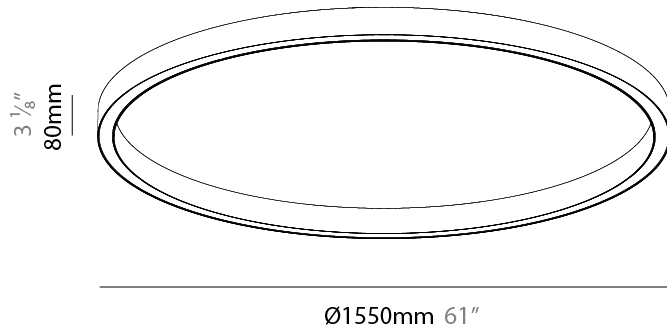

A3D419-

base number	LED Dimming	Finishes (Diamond)	Diffuser Options

1. To build a product code in our configurator select the specify button on the base model # product page
2. To build a manual product code on this datasheet choose from the options listed below in blue font and add the suffix to the base model #

GENERAL

Series: Glorious
Subseries: Glorious 45
Partner: Prolicht
Division: Architectural
Installation: Surface
Product Type: Ceiling Surface
Mounting Location: Ceiling
Light Distribution: Direct

PHYSICAL

Shape: Round
Diameter (mm): 1550
Diameter (in): 61
Height (mm): 76
Height (in): 3
Weight (kg): 4
Diffuser: PMMA - Opal / Microprism / Clear Microprism
Fixture Finish: SSR / BKV / CWI / CRY / HAB / UFT / ITA / RUA / FTG / MYG / LOD / PUS / FRO / FUP / KIA / POP / BLS / SPG / MEY / GOH / CHC / COM / ABZ / JAG / OBR / MOS / ROR
Fixture Material: PMMA / Aluminum

ELECTRICAL

Lamp Type: LED
Input Wattage (W): 87.1
Total Output Wattage (W): 79.2
Dimming: Non-dimming / DALI Dimming / MATTER Dimming
Driver Included: Yes
Driver Location: Integrated
Driver Type: Constant Current - Universal
Driver Class: Class 2
Input Voltage (V): 120 - 277

LED

Color Temperature (°K): 2700-6500 Tunable White
Max. Delivered Lumen (lm): Max 10217
Nominal Lumen (lm): Max 14375
CRI: >90 CRI
Lamp Life (hrs): 50000

OPTICAL

Adjustability: Fixed

RATINGS AND CERTIFICATIONS

Certified By: Certified for North American Standards
IP rating: IP40