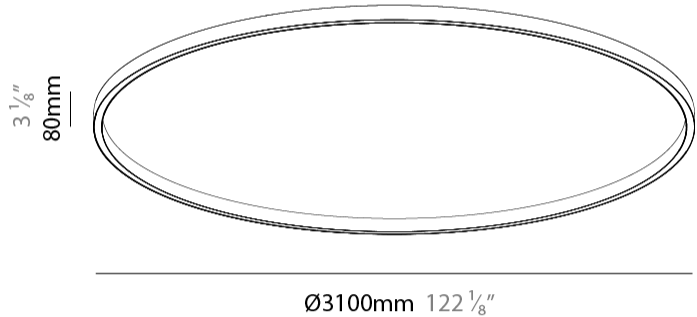

1. To build a product code in our configurator select the specify button on the base model # product page
2. To build a manual product code on this datasheet choose from the options listed below in blue font and add the suffix to the base model #

GENERAL

Series: Glorious
Subseries: Glorious 45
Partner: Prolicht
Division: Architectural
Installation: Surface
Product Type: Ceiling Surface
Mounting Location: Ceiling
Light Distribution: Direct

PHYSICAL

Shape: Round
Diameter (mm): 3100
Diameter (in): 122 ¹/₈
Height (mm): 76
Height (in): 3
Weight (kg): 4
Diffuser: [PMMA - Opal / Microprism / Clear Microprism](#)
Fixture Finish: [SSR / BKV / CWI / CRY / HAB / UFT / ITA / RUA / FTG / MYG / LOD / PUS / FRO / FUP / KIA / POP / BLS / SPG / MEY / GOH / CHC / COM / ABZ / JAG / OBR / MOS / ROR](#)
Fixture Material: [PMMA / Aluminum](#)

ELECTRICAL

Lamp Type: LED
Input Wattage (W): 207
Total Output Wattage (W): 188.2
Dimming: [Non-Dimming / 0-10V Dimming / Phase Dimming / DALI Dimming / MATTER Dimming](#)
Driver Included: Yes
Driver Location: Integrated
Driver Type: Constant Current - Universal
Driver Class: Class 2
Input Voltage (V): 120 - 277

LED

Color Temperature (°K): [2700 / 3000 / 3500 / 4000](#)
Max. Delivered Lumen (lm): Max 24224
Nominal Lumen (lm): Max 34080
CRI: >90 CRI
Lamp Life (hrs): 50000

OPTICAL

Adjustability: Fixed

RATINGS AND CERTIFICATIONS

Certified By: Certified for North American Standards
IP rating: IP40

PROJECT
TYPE
SPECIFIER
QUANTITY
DATE