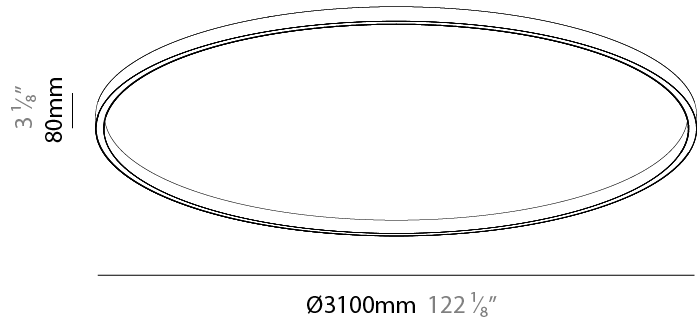

1. To build a product code in our configurator select the specify button on the base model # product page
2. To build a manual product code on this datasheet choose from the options listed below in blue font and add the suffix to the base model #

GENERAL

Series: Glorious
Subseries: Glorious 45
Partner: Prolicht
Division: Architectural
Installation: Surface
Product Type: Ceiling Surface
Mounting Location: Ceiling
Light Distribution: Direct

PHYSICAL

Shape: Round
Diameter (mm): 3100
Diameter (in): 122 ¹/₈
Height (mm): 76
Height (in): 3
Weight (kg): 4
Diffuser: [PMMA - Opal / Microprism / Clear Microprism](#)
Fixture Finish: [SSR / BKV / CWI / CRY / HAB / UFT / ITA / RUA / FTG / MYG / LOD / PUS / FRO / FUP / KIA / POP / BLS / SPG / MEY / GOH / CHC / COM / ABZ / JAG / OBR / MOS / ROR](#)
Fixture Material: PMMA / Aluminum

ELECTRICAL

Lamp Type: LED
Input Wattage (W): 174.2
Total Output Wattage (W): 158.2
Dimming: [Non-dimming / DALI Dimming / MATTER Dimming](#)
Driver Included: Yes
Driver Location: Integrated
Driver Type: Constant Current - Universal
Driver Class: Class 2
Input Voltage (V): 120 - 277

LED

Color Temperature (°K): 2700-6500 Tunable White
Max. Delivered Lumen (lm): Max 20435
Nominal Lumen (lm): Max 28749
CRI: >90 CRI
Lamp Life (hrs): 50000

OPTICAL

Adjustability: Fixed

RATINGS AND CERTIFICATIONS

Certified By: Certified for North American Standards
IP rating: IP40

PROJECT
TYPE
SPECIFIER
QUANTITY
DATE