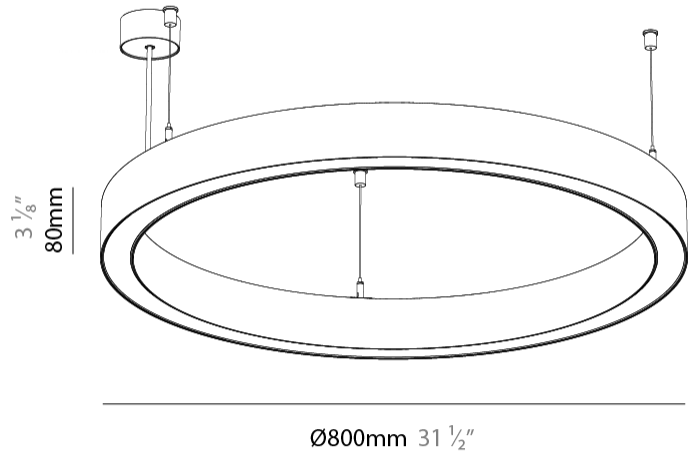

GENERAL

Series: Glorious
Subseries: Glorious 45
Partner: Prolicht
Division: Architectural
Installation: Suspension
Product Type: Pendant
Mounting Location: Ceiling
Light Distribution: Direct / Indirect

PHYSICAL

Shape: Round
Diameter (mm): 800
Diameter (in): 31 1/2
Height (mm): 76
Height (in): 3
Weight (kg): 5.6
Diffuser: PMMA - Opal / Microprism / Clear Microprism
Fixture Finish: SSR / BKV / CWI / CRY / HAB / UFT / ITA / RUA / FTG / MYG / LOD / PUS / FRO / FUP / KIA / POP / BLS / SPG / MEY / GOH / CHC / COM / ABZ / JAG / OBR / MOS / ROR
Fixture Material: PMMA / Aluminum
Cable Details: 2000mm/78 3/4" or 6000mm/236 1/4" Cable Transparent

ELECTRICAL

Lamp Type: LED
Input Wattage (W): 90.6
Total Output Wattage (W): 82.8
Dimming: Non-Dimming / 0-10V Dimming / Phase Dimming / DALI Dimming / MATTER Dimming
Driver Included: Yes
Driver Location: Integrated
Driver Type: Constant Current - Universal
Driver Class: Class 2
Input Voltage (V): 120 - 277

LED

Color Temperature (°K): 2700 / 3000 / 3500 / 4000
Max. Delivered Lumen (lm): Max 11338
Nominal Lumen (lm): Max 14910
CRI: >90 CRI
Lamp Life (hrs): 50000

OPTICAL

Adjustability: Fixed

RATINGS AND CERTIFICATIONS

Certified By: Certified for North American Standards
IP rating: IP40