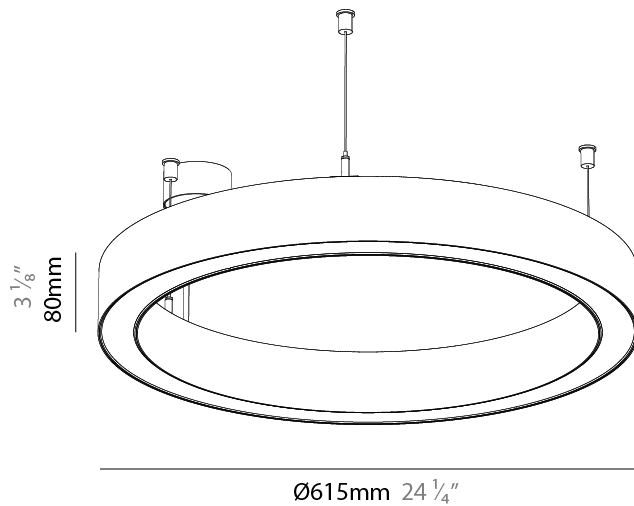

GENERAL

Series: Glorious
Subseries: Glorious 45
Partner: Prolicht
Division: Architectural
Installation: Suspension
Product Type: Pendant
Mounting Location: Ceiling
Light Distribution: Direct / Indirect

PHYSICAL

Shape: Round
Diameter (mm): 615
Diameter (in): 24 3/8
Height (mm): 76
Height (in): 3
Weight (kg): 6
Diffuser: PMMA - Opal / Microprism / Clear Microprism
Fixture Finish: SSR / BKV / CWI / CRY / HAB / UFT / ITA / RUA / FTG / MYG / LOD / PUS / FRO / FUP / KIA / POP / BLS / SPG / MEY / GOH / CHC / COM / ABZ / JAG / OBR / MOS / ROR
Fixture Material: PMMA / Aluminum
Cable Details: 2000mm/78 3/4" or 6000mm/236 1/4" Cable Transparent

ELECTRICAL

Lamp Type: LED
Input Wattage (W): 64.7
Total Output Wattage (W): 59.1
Dimming: Non-Dimming / 0-10V Dimming / Phase Dimming / DALI Dimming / MATTER Dimming
Driver Included: Yes
Driver Location: Integrated
Driver Type: Constant Current - Universal
Driver Class: Class 2
Input Voltage (V): 120 - 277

LED

Color Temperature (°K): 2700 / 3000 / 3500 / 4000
Max. Delivered Lumen (lm): Max 8063
Nominal Lumen (lm): Max 10650
CRI: >90 CRI
Lamp Life (hrs): 50000

OPTICAL

Adjustability: Fixed

RATINGS AND CERTIFICATIONS

Certified By: Certified for North American Standards
IP rating: IP40