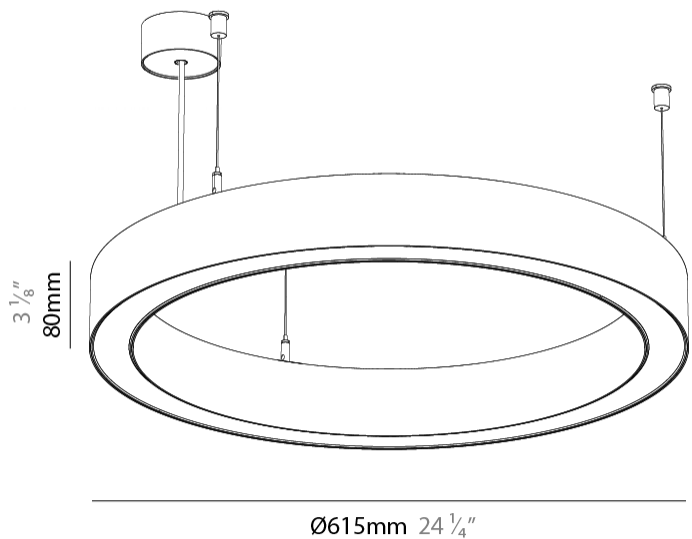

GENERAL

Series: Glorious
Subseries: Glorious 45
Partner: Prolicht
Division: Architectural
Installation: Suspension
Product Type: Pendant
Mounting Location: Ceiling
Light Distribution: Direct

PHYSICAL

Shape: Round
Diameter (mm): 615
Diameter (in): 24 3/8
Height (mm): 76
Height (in): 3
Weight (kg): 6
Diffuser: PMMA - Opal / Microprism / Clear Microprism
Fixture Finish: SSR / BKV / CWI / CRY / HAB / UFT / ITA / RUA / FTG / MYG / LOD / PUS / FRO / FUP / KIA / POP / BLS / SPG / MEY / GOH / CHC / COM / ABZ / JAG / OBR / MOS / ROR
Fixture Material: PMMA / Aluminum
Cable Details: 2000mm/78 3/4" or 6000mm/236 1/4" Cable Transparent

ELECTRICAL

Lamp Type: LED
Input Wattage (W): 38.8
Total Output Wattage (W): 35.5
Dimming: Non-Dimming / 0-10V Dimming / Phase Dimming / DALI Dimming / MATTER Dimming
Driver Included: Yes
Driver Location: Integrated
Driver Type: Constant Current - Universal
Driver Class: Class 2
Input Voltage (V): 120 - 277

LED

Color Temperature (°K): 2700 / 3000 / 3500 / 4000
Max. Delivered Lumen (lm): Max 4542
Nominal Lumen (lm): Max 6390
CRI: >90 CRI
Lamp Life (hrs): 50000

OPTICAL

Adjustability: Fixed

RATINGS AND CERTIFICATIONS

Certified By: Certified for North American Standards
IP rating: IP40