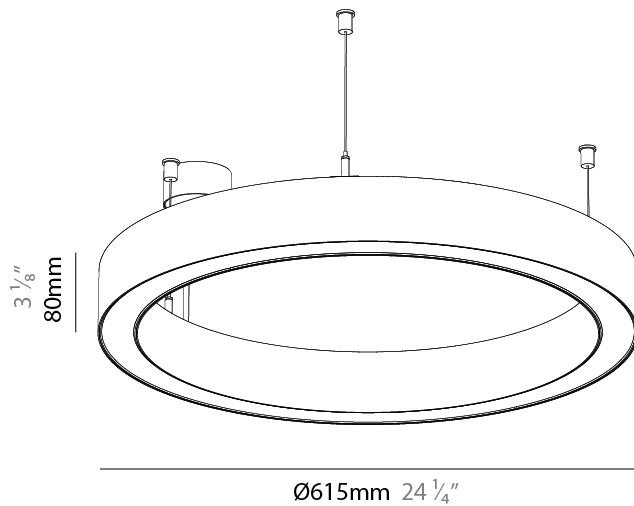

1. To build a product code in our configurator select the specify button on the base model # product page
2. To build a manual product code on this datasheet choose from the options listed below in blue font and add the suffix to the base model #

GENERAL

Series: Glorious
Subseries: Glorious 45
Partner: Prolicht
Division: Architectural
Installation: Suspension
Product Type: Pendant
Mounting Location: Ceiling
Light Distribution: Direct / Indirect

PHYSICAL

Shape: Round
Diameter (mm): 615
Diameter (in): 24 3/8
Height (mm): 76
Height (in): 3
Weight (kg): 6
Diffuser: [PMMA - Opal / Microprism / Clear Microprism](#)
Fixture Finish: [SSR / BKV / CWI / CRY / HAB / UFT / ITA / RUA / FTG / MYG / LOD / PUS / FRO / FUP / KIA / POP / BLS / SPG / MEY / GOH / CHC / COM / ABZ / JAG / OBR / MOS / ROR](#)
Fixture Material: [PMMA / Aluminum](#)
Cable Details: [2000mm/78 3/4" or 6000mm/236 1/4" Cable Transparent](#)

ELECTRICAL

Lamp Type: LED
Input Wattage (W): 31.4
Total Output Wattage (W): 28.1
Dimming: Non-Dimmable
Driver Included: Yes
Driver Location: Integrated
Driver Type: Constant Current - Universal
Driver Class: Class 2
Input Voltage (V): 120 - 277

LED

Color Temperature (°K): [2700 / 3000 / 3500 / 4000](#)
Max. Delivered Lumen (lm): Max 4018
Nominal Lumen (lm): Max 5308
CRI: >90 CRI
Lamp Life (hrs): 50000

OPTICAL

Adjustability: Fixed

RATINGS AND CERTIFICATIONS

Certified By: Certified for North American Standards
IP rating: IP40