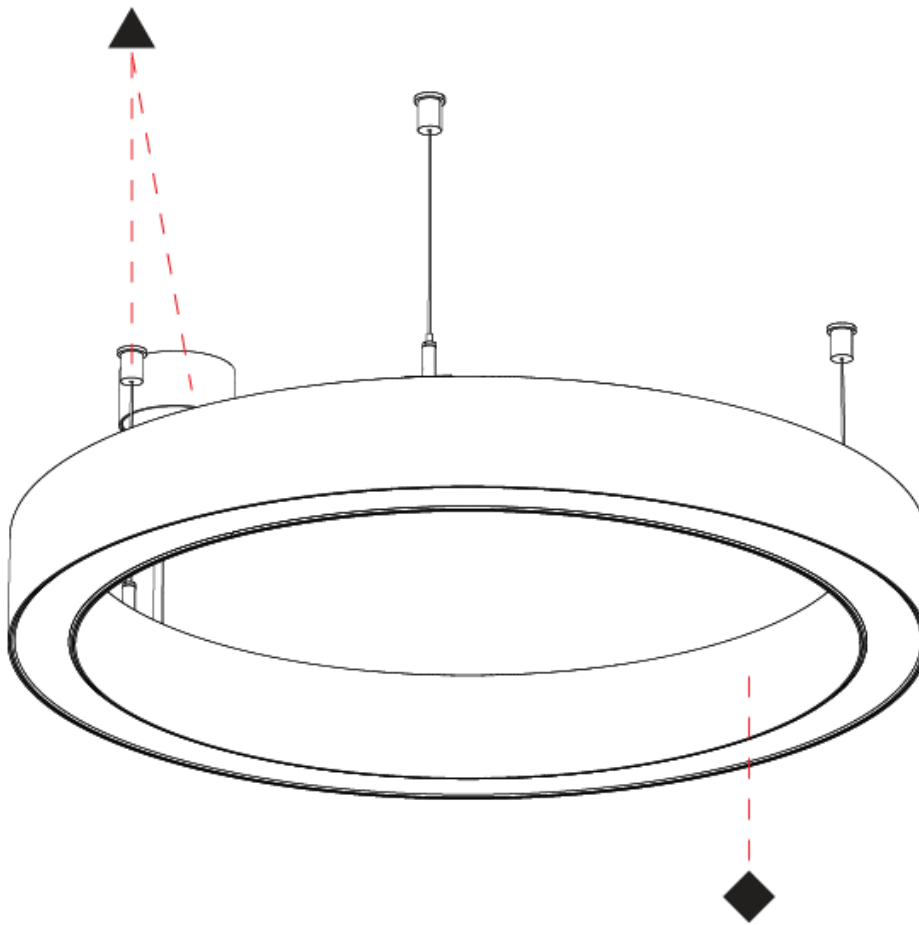

GLORIOUS 45 SUSPENSION

A3001087-

PROJECT _____

TYPE _____

SPECIFIER _____

QUANTITY _____

DATE _____

A