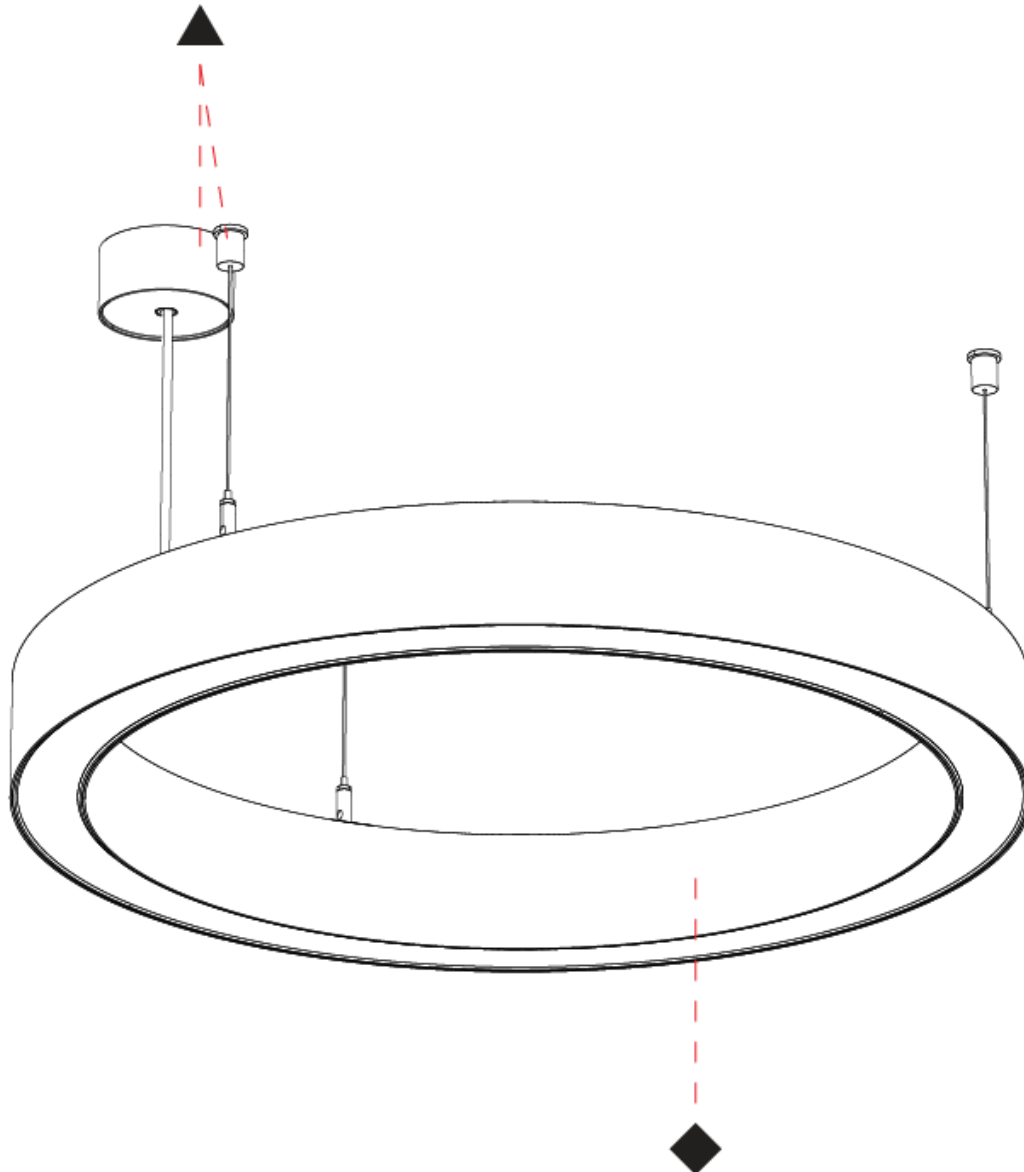

GLORIOUS 45 SUSPENSION

A3001070-

PROJECT	_____
TYPE	_____
SPECIFIER	_____
QUANTITY	_____
DATE	_____

A