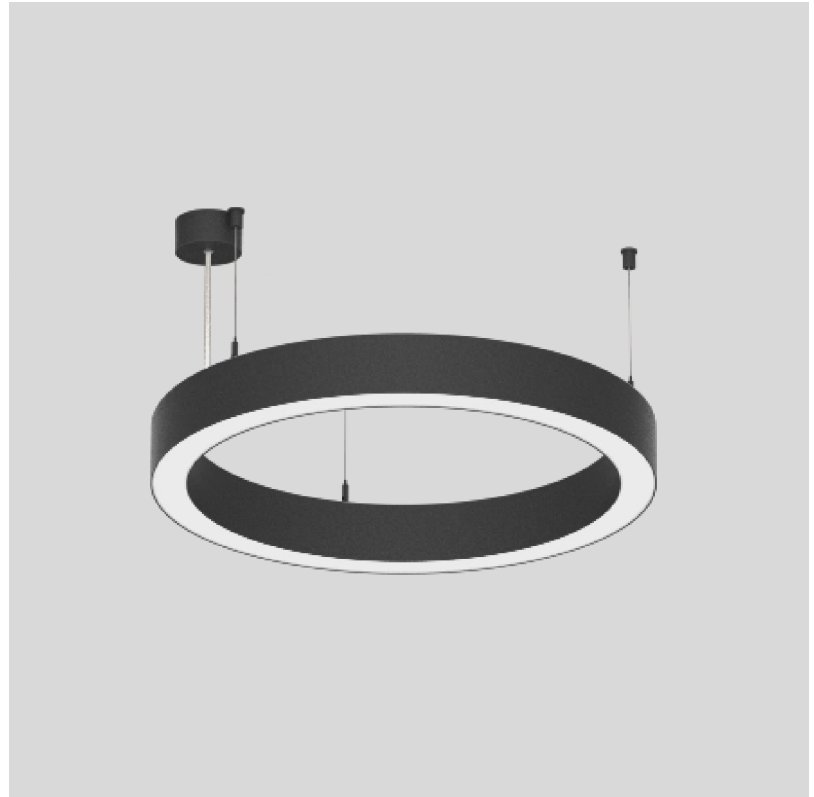

GENERAL

Series: Glorious
Subseries: Glorious 45
Partner: Prolicht
Division: Architectural
Installation: Suspension
Product Type: Pendant
Mounting Location: Ceiling
Light Distribution: Direct / Indirect

PHYSICAL

Shape: Round
Diameter (mm): 615
Diameter (in): 24 3/8
Height (mm): 76
Height (in): 3
Weight (kg): 6
Diffuser: PMMA - Opal / Microprism / Clear Microprism
Fixture Finish: SSR / BKV / CWI / CRY / HAB / UFT / ITA / RUA / FTG / MYG / LOD / PUS / FRO / FUP / KIA / POP / BLS / SPG / MEY / GOH / CHC / COM / ABZ / JAG / OBR / MOS / ROR
Fixture Material: PMMA / Aluminum
Cable Details: 2000mm/78 3/4" or 6000mm/236 1/4" Cable Transparent

ELECTRICAL

Lamp Type: LED
Input Wattage (W): 64.7
Total Output Wattage (W): 59.1
Dimming: Non-Dimming / 0-10V Dimming / Phase Dimming / DALI Dimming / MATTER Dimming
Driver Included: Yes
Driver Location: Integrated
Driver Type: Constant Current - Universal
Driver Class: Class 2
Input Voltage (V): 120 - 277

LED

Color Temperature (°K): 2700 / 3000 / 3500 / 4000
Max. Delivered Lumen (lm): Max 8063
Nominal Lumen (lm): Max 10650
CRI: >90 CRI
Lamp Life (hrs): 50000

OPTICAL

Adjustability: Fixed

RATINGS AND CERTIFICATIONS

Certified By: Certified for North American Standards
IP rating: IP40