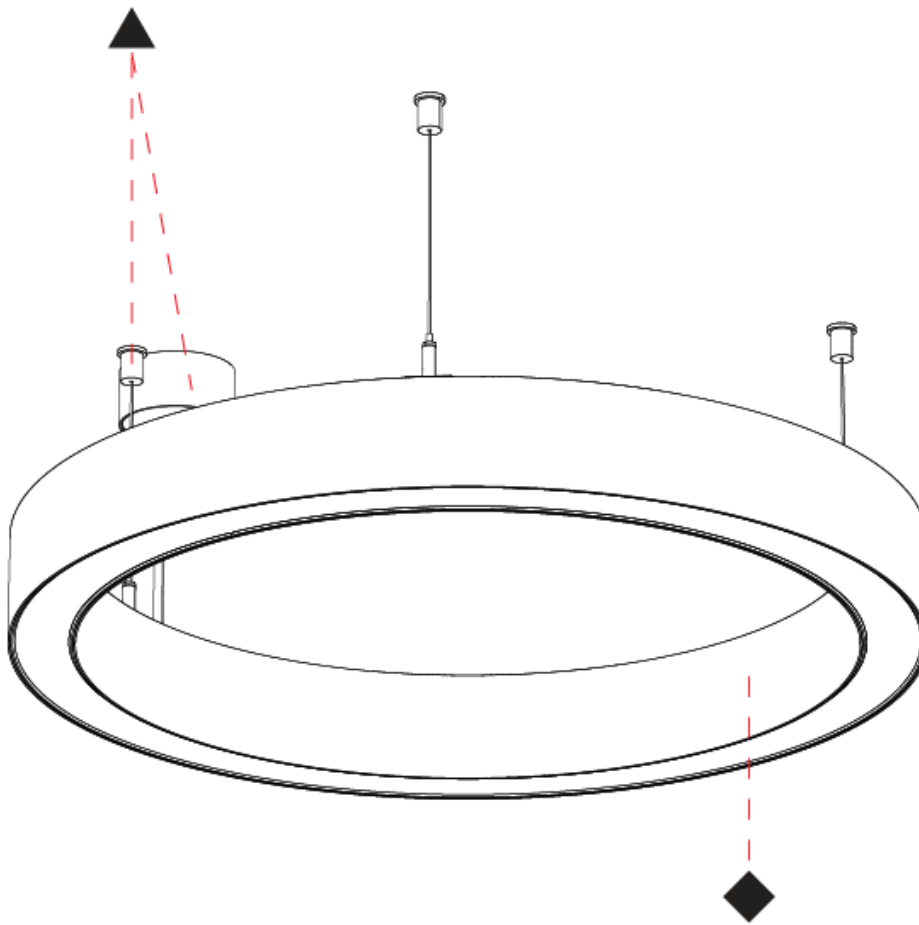

## GLORIOUS 45 SUSPENSION

A3001086-HE-

PROJECT \_\_\_\_\_

TYPE \_\_\_\_\_

SPECIFIER \_\_\_\_\_

QUANTITY \_\_\_\_\_

DATE \_\_\_\_\_

A