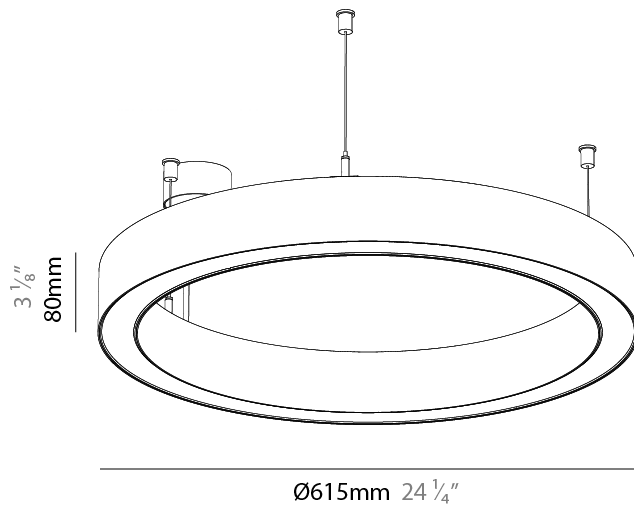

1. To build a product code in our configurator select the specify button on the base model # product page
2. To build a manual product code on this datasheet choose from the options listed below in blue font and add the suffix to the base model #

GENERAL

Series: Glorious
Subseries: Glorious 45
Partner: Prolicht
Division: Architectural
Installation: Suspension
Product Type: Pendant
Mounting Location: Ceiling
Light Distribution: Direct / Indirect

PHYSICAL

Shape: Round
Diameter (mm): 615
Diameter (in): 24 3/16
Height (mm): 76
Height (in): 3
Weight (kg): 6
Diffuser: PMMA - Opal / Microprism / Clear Microprism
Fixture Finish: SSR / BKV / CWI / CRY / HAB / UFT / ITA / RUA / FTG / MYG / LOD / PUS / FRO / FUP / KIA / POP / BLS / SPG / MEY / GOH / CHC / COM / ABZ / JAG / OBR / MOS / ROR
Fixture Material: PMMA / Aluminum
Cable Details: 2000mm/78 3/4" or 6000mm/236 1/4" Cable Transparent

ELECTRICAL

Lamp Type: LED
Input Wattage (W): 54.5
Total Output Wattage (W): 49.5
Dimming: Non-dimming / DALI Dimming / MATTER Dimming
Driver Included: Yes
Driver Location: Integrated
Driver Type: Constant Current - Universal
Driver Class: Class 2
Input Voltage (V): 120 - 277

LED

Color Temperature (°K): 2700-6500 Tunable White
Max. Delivered Lumen (lm): Max 6802
Nominal Lumen (lm): Max 8984
CRI: >90 CRI
Lamp Life (hrs): 50000

OPTICAL

Adjustability: Fixed

RATINGS AND CERTIFICATIONS

Certified By: Certified for North American Standards
IP rating: IP40