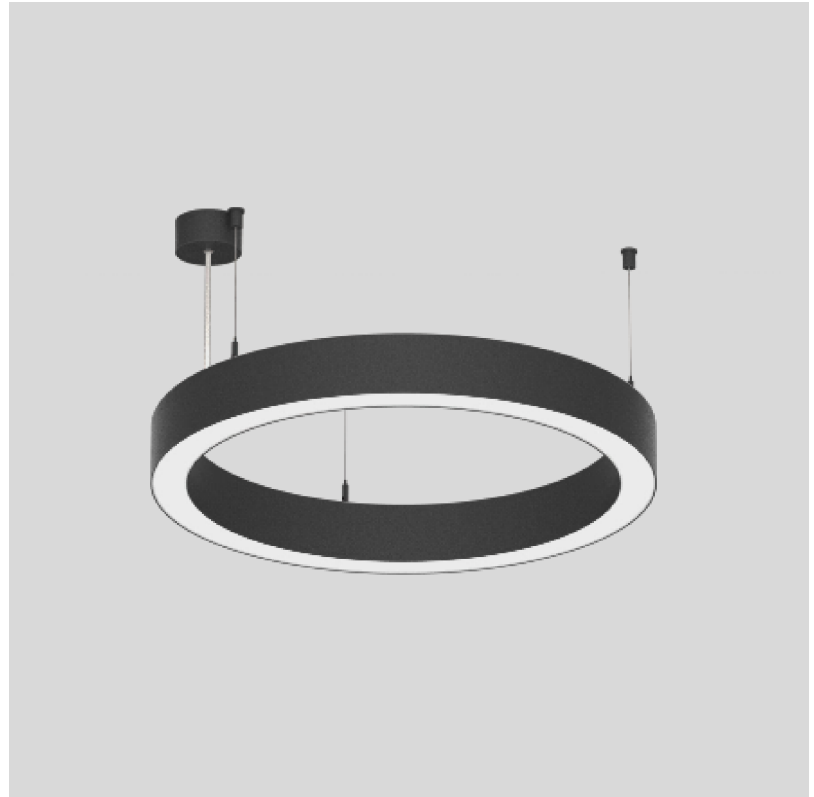

1. To build a product code in our configurator select the specify button on the base model # product page
2. To build a manual product code on this datasheet choose from the options listed below in blue font and add the suffix to the base model #

GENERAL

Series: Glorious
Subseries: Glorious 45
Partner: Prolicht
Division: Architectural
Installation: Suspension
Product Type: Pendant
Mounting Location: Ceiling
Light Distribution: Direct / Indirect

PHYSICAL

Shape: Round
Diameter (mm): 615
Diameter (in): 24 3/8
Height (mm): 76
Height (in): 3
Weight (kg): 6
Diffuser: [PMMA - Opal / Microprism / Clear Microprism](#)
Fixture Finish: [SSR / BKV / CWI / CRY / HAB / UFT / ITA / RUA / FTG / MYG / LOD / PUS / FRO / FUP / KIA / POP / BLS / SPG / MEY / GOH / CHC / COM / ABZ / JAG / OBR / MOS / ROR](#)
Fixture Material: [PMMA / Aluminum](#)
Cable Details: [2000mm/78 3/4" or 6000mm/236 1/4" Cable Transparent](#)

ELECTRICAL

Lamp Type: LED
Input Wattage (W): 31.4
Total Output Wattage (W): 28.1
Dimming: Non-Dimmable
Driver Included: Yes
Driver Location: Integrated
Driver Type: Constant Current - Universal
Driver Class: Class 2
Input Voltage (V): 120 - 277

LED

Color Temperature (°K): [2700 / 3000 / 3500 / 4000](#)
Max. Delivered Lumen (lm): Max 4018
Nominal Lumen (lm): Max 5308
CRI: >90 CRI
Lamp Life (hrs): 50000

OPTICAL

Adjustability: Fixed

RATINGS AND CERTIFICATIONS

Certified By: Certified for North American Standards
IP rating: IP40