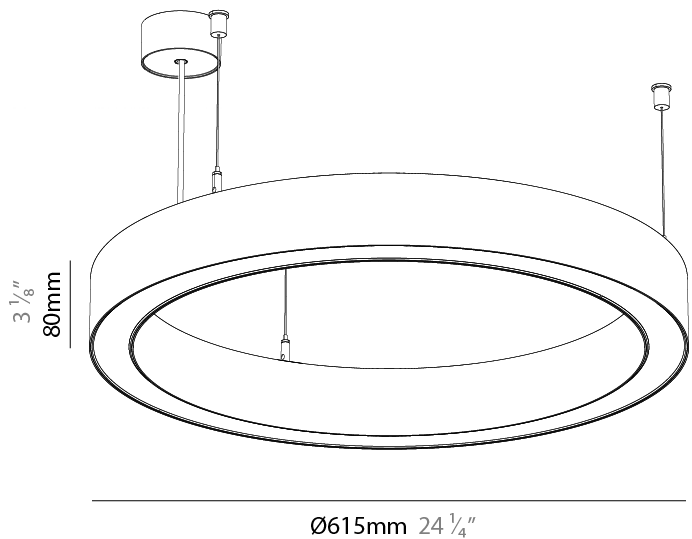

1. To build a product code in our configurator select the specify button on the base model # product page
2. To build a manual product code on this datasheet choose from the options listed below in blue font and add the suffix to the base model #

GENERAL

Series: Glorious
Subseries: Glorious 45
Partner: Prolicht
Division: Architectural
Installation: Suspension
Product Type: Pendant
Mounting Location: Ceiling
Light Distribution: Direct

PHYSICAL

Shape: Round
Diameter (mm): 615
Diameter (in): 24 3/8
Height (mm): 76
Height (in): 3
Weight (kg): 6
Diffuser: PMMA - Opal / Microprism / Clear Microprism
Fixture Finish: SSR / BKV / CWI / CRY / HAB / UFT / ITA / RUA / FTG / MYG / LOD / PUS / FRO / FUP / KIA / POP / BLS / SPG / MEY / GOH / CHC / COM / ABZ / JAG / OBR / MOS / ROR
Fixture Material: PMMA / Aluminum
Cable Details: 2000mm/78 3/4" or 6000mm/236 1/4" Cable Transparent

ELECTRICAL

Lamp Type: LED
Input Wattage (W): 32.7
Total Output Wattage (W): 30
Dimming: Non-dimming / DALI Dimming / MATTER Dimming
Driver Included: Yes
Driver Location: Integrated
Driver Type: Constant Current - Universal
Driver Class: Class 2
Input Voltage (V): 120 - 277

LED

Color Temperature (°K): 2700-6500 Tunable White
Max. Delivered Lumen (lm): Max 3832
Nominal Lumen (lm): Max 5390
CRI: >90 CRI
Lamp Life (hrs): 50000

OPTICAL

Adjustability: Fixed

RATINGS AND CERTIFICATIONS

Certified By: Certified for North American Standards
IP rating: IP40