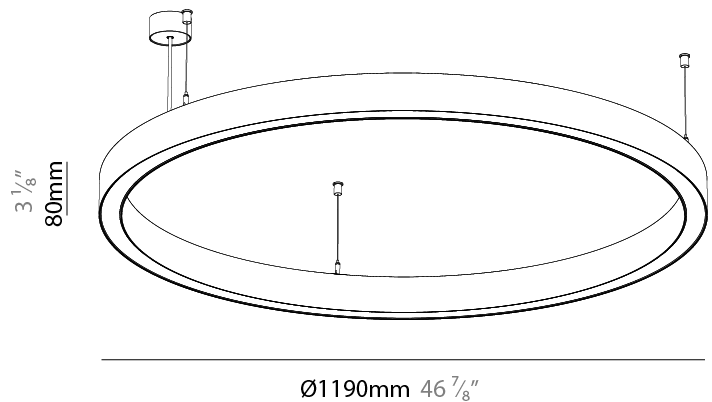

GENERAL

Series: Glorious
Subseries: Glorious 45
Partner: Prolicht
Division: Architectural
Installation: Surface
Product Type: Pendant
Mounting Location: Ceiling
Light Distribution: Direct

PHYSICAL

Shape: Round
Diameter (mm): 1190
Diameter (in): 46 7/8
Height (mm): 76
Height (in): 3
Weight (kg): 7.3
Diffuser: [PMMA - Opal / Microprism / Clear Microprism](#)
Fixture Finish: [SSR / BKV / CWI / CRY / HAB / UFT / ITA / RUA / FTG / MYG / LOD / PUS / FRO / FUP / KIA / POP / BLS / SPG / MEY / GOH / CHC / COM / ABZ / JAG / OBR / MOS / ROR](#)
Fixture Material: [PMMA / Aluminum](#)
Cable Details: [2000mm/78 3/4" or 6000mm/236 1/4" Cable Transparent](#)

ELECTRICAL

Lamp Type: LED
Input Wattage (W): 37.6
Total Output Wattage (W): 34.6
Dimming: Non-Dimmable
Driver Included: Yes
Driver Location: Integrated
Driver Type: Constant Current - Universal
Driver Class: Class 2
Input Voltage (V): 120 - 277

LED

Color Temperature (°K): [2700 / 3000 / 3500 / 4000](#)
Max. Delivered Lumen (lm): Max 4527
Nominal Lumen (lm): Max 6369
CRI: >90 CRI
Lamp Life (hrs): 50000

OPTICAL

Adjustability: Fixed

RATINGS AND CERTIFICATIONS

Certified By: Certified for North American Standards
IP rating: IP40

PROJECT	_____
TYPE	_____
SPECIFIER	_____
QUANTITY	_____
DATE	_____