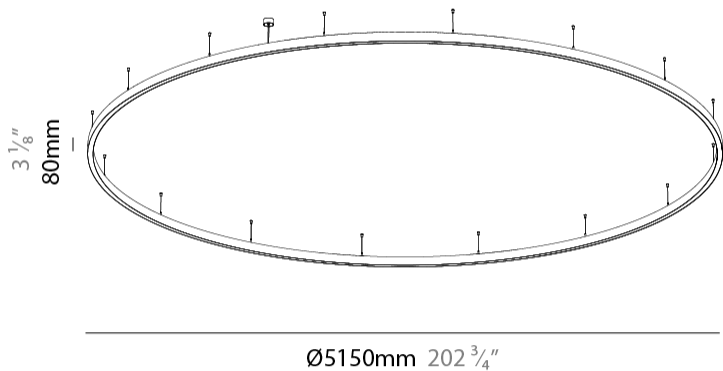

GENERAL

Series: Glorious
Subseries: Glorious 45
Partner: Prolicht
Division: Architectural
Installation: Suspension
Product Type: Pendant
Mounting Location: Ceiling
Light Distribution: Direct

PHYSICAL

Shape: Round
Diameter (mm): 5150
Diameter (in): 202 3/4
Height (mm): 76
Height (in): 3
Weight (kg): 35
Diffuser: PMMA - Opal / Microprism / Clear Microprism
Fixture Finish: SSR / BKV / CWI / CRY / HAB / UFT / ITA / RUA / FTG / MYG / LOD / PUS / FRO / FUP / KIA / POP / BLS / SPG / MEY / GOH / CHC / COM / ABZ / JAG / OBR / MOS / ROR
Fixture Material: PMMA / Aluminum
Cable Details: 2000mm/78 3/4" or 6000mm/236 1/4" Cable Transparent

ELECTRICAL

Lamp Type: LED
Input Wattage (W): 345
Total Output Wattage (W): 313.6
Dimming: Non-Dimming / 0-10V Dimming / Phase Dimming / DALI Dimming / MATTER Dimming
Driver Included: Yes
Driver Location: Integrated
Driver Type: Constant Current - Universal
Driver Class: Class 2
Input Voltage (V): 120 - 277

LED

Color Temperature (°K): 2700 / 3000 / 3500 / 4000
Max. Delivered Lumen (lm): Max 40373
Nominal Lumen (lm): Max 56800
CRI: >90 CRI
Lamp Life (hrs): 50000

OPTICAL

Adjustability: Fixed

RATINGS AND CERTIFICATIONS

Certified By: Certified for North American Standards
IP rating: IP40