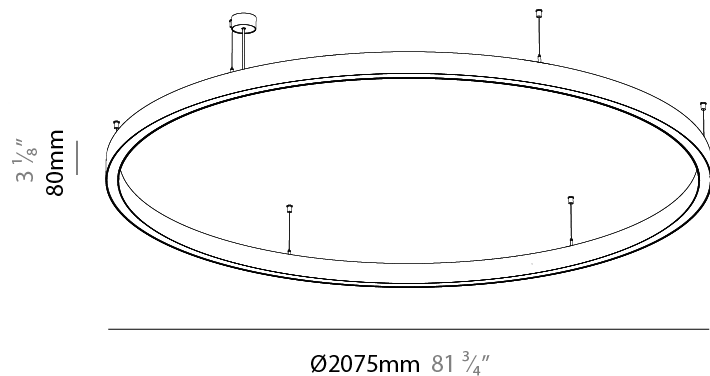

1. To build a product code in our configurator select the specify button on the base model # product page
2. To build a manual product code on this datasheet choose from the options listed below in blue font and add the suffix to the base model #

GENERAL

Series: Glorious
Subseries: Glorious 45
Partner: Prolicht
Division: Architectural
Installation: Suspension
Product Type: Pendant
Mounting Location: Ceiling
Light Distribution: Direct / Indirect

PHYSICAL

Shape: Round
Diameter (mm): 2075
Diameter (in): 81 ³/₄"
Height (mm): 76
Height (in): 3
Weight (kg): 14.5
Diffuser: PMMA - Opal / Microprism / Clear Microprism
Fixture Finish: SSR / BKV / CWI / CRY / HAB / UFT / ITA / RUA / FTG / MYG / LOD / PUS / FRO / FUP / KIA / POP / BLS / SPG / MEY / GOH / CHC / COM / ABZ / JAG / OBR / MOS / ROR
Fixture Material: PMMA / Aluminum
Cable Details: 2000mm/78 3/4" or 6000mm/236 1/4" Cable Transparent

ELECTRICAL

Lamp Type: LED
Input Wattage (W): 190.6
Total Output Wattage (W): 173.7
Dimming: Non-dimming / DALI Dimming / MATTER Dimming
Driver Included: Yes
Driver Location: Integrated
Driver Type: Constant Current - Universal
Driver Class: Class 2
Input Voltage (V): 120 - 277

LED

Color Temperature (°K): 2700-6500 Tunable White
Max. Delivered Lumen (lm): Max 23807
Nominal Lumen (lm): Max 31444
CRI: >90 CRI
Lamp Life (hrs): 50000

OPTICAL

Adjustability: Fixed

RATINGS AND CERTIFICATIONS

Certified By: Certified for North American Standards
IP rating: IP40