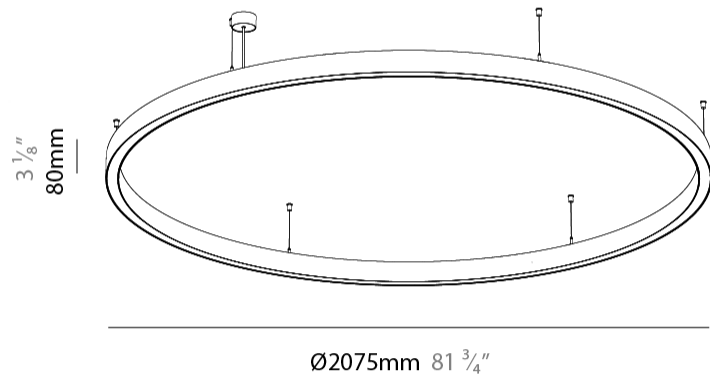

GENERAL

Series: Glorious
Subseries: Glorious 45
Partner: Prolicht
Division: Architectural
Installation: Suspension
Product Type: Pendant
Mounting Location: Ceiling
Light Distribution: Direct / Indirect

PHYSICAL

Shape: Round
Diameter (mm): 2075
Diameter (in): 81 3/8
Height (mm): 76
Height (in): 3
Weight (kg): 14.5
Diffuser: PMMA - Opal / Microprism / Clear Microprism
Fixture Finish: SSR / BKV / CWI / CRY / HAB / UFT / ITA / RUA / FTG / MYG / LOD / PUS / FRO / FUP / KIA / POP / BLS / SPG / MEY / GOH / CHC / COM / ABZ / JAG / OBR / MOS / ROR
Fixture Material: PMMA / Aluminum
Cable Details: 2000mm/78 3/4" or 6000mm/236 1/4" Cable Transparent

ELECTRICAL

Lamp Type: LED
Input Wattage (W): 226.4
Total Output Wattage (W): 205.4
Dimming: Non-Dimming / 0-10V Dimming / Phase Dimming / DALI Dimming / MATTER Dimming
Driver Included: Yes
Driver Location: Integrated
Driver Type: Constant Current - Universal
Driver Class: Class 2
Input Voltage (V): 120 - 277

LED

Color Temperature (°K): 2700 / 3000 / 3500 / 4000
Max. Delivered Lumen (lm): Max 28222
Nominal Lumen (lm): Max 37275
CRI: >90 CRI
Lamp Life (hrs): 50000

OPTICAL

Adjustability: Fixed

RATINGS AND CERTIFICATIONS

Certified By: Certified for North American Standards
IP rating: IP40