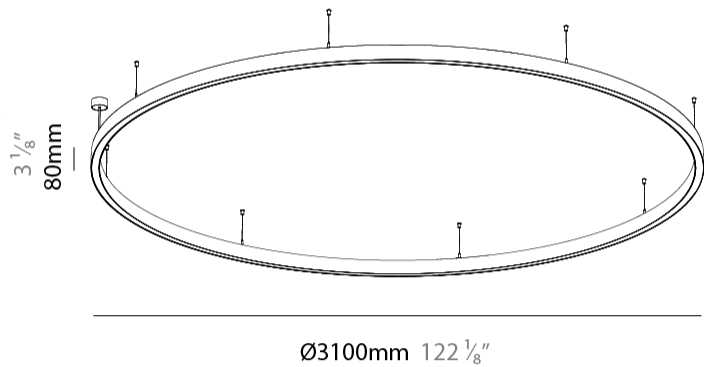

GENERAL

Series: Glorious
Subseries: Glorious 45
Partner: Prolicht
Division: Architectural
Installation: Suspension
Product Type: Pendant
Mounting Location: Ceiling
Light Distribution: Direct / Indirect

PHYSICAL

Shape: Round
Diameter (mm): 3100
Diameter (in): 122 1/8
Height (mm): 76
Height (in): 3
Weight (kg): 22
Diffuser: [PMMA - Opal / Microprism / Clear Microprism](#)
Fixture Finish: [SSR / BKV / CWI / CRY / HAB / UFT / ITA / RUA / FTG / MYG / LOD / PUS / FRO / FUP / KIA / POP / BLS / SPG / MEY / GOH / CHC / COM / ABZ / JAG / OBR / MOS / ROR](#)
Fixture Material: [PMMA / Aluminum](#)
Cable Details: [2000mm/78 3/4" or 6000mm/236 1/4" Cable Transparent](#)

ELECTRICAL

Lamp Type: LED
Input Wattage (W): 353.6
Total Output Wattage (W): 321.9
Dimming: [Non-Dimming / 0-10V Dimming / Phase Dimming / DALI Dimming / MATTER Dimming](#)
Driver Included: Yes
Driver Location: Integrated
Driver Type: Constant Current - Universal
Driver Class: Class 2
Input Voltage (V): 120 - 277

LED

Color Temperature (°K): [2700 / 3000 / 3500 / 4000](#)
Max. Delivered Lumen (lm): Max 44178
Nominal Lumen (lm): Max 58220
CRI: >90 CRI
Lamp Life (hrs): 50000

OPTICAL

Adjustability: Fixed

RATINGS AND CERTIFICATIONS

Certified By: Certified for North American Standards
IP rating: IP40