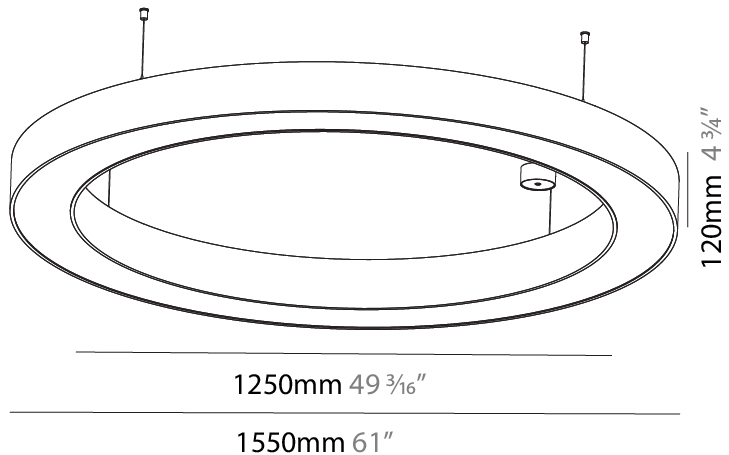

GENERAL

Series: Glorious
Subseries: Glorious
Brand: Prolicht
Division: Architectural
Mounting Type: Suspension
Mounting Location: Ceiling
Subcategory: Ambient

PHYSICAL

Shape: Round
Diameter (mm): 1550
Diameter (in): 61
Height (mm): 120
Height (in): 4 ¾
Max. Overall Height (mm): 2120
Max. Overall Height (in): 83 ⅞
Light Distribution: Direct / Indirect
Weight (kg): 16.737
Weight (lbs): 36.90
Diffuser: PMMA - Opal or Micro-Prism
Fixture Finish: SSR / BKV / CWI / CRY / HAB / UFT / ITA / RUA / FTG / MYG / LOD / PUS / FRO / FUP / KIA / POP / BLS / SPG / MEY / GOH / GUM / CHC / COM / ABZ / JAG / OBR / MOS / ROR
Fixture Material: Aluminum

ELECTRICAL

Lamp Type: LED (Zhaga Standard)
Input Wattage (W): 110
Total Output Wattage (W): 88 / 70.4 (3500K)
Dimming: Non-Dimming / Phase Dimming (120Vac only) / 0-10V Dimming
Driver Included: Yes
Driver Location: Integrated
Driver Type: Constant Current - 120 / 277Vac
Driver Class: Class 2
Input Voltage (V): 120 - 277
Constant Current (MA): 350 / 700/800 (3500K)

LED

Color Temperature (°K): 3000 / 3500 / 4000
Max. Delivered Lumen (lm): 6920 / 7164 / 7310 Direct / 4530 / 4938 / 4790 Indirect
CRI: >80 CRI
Efficiency (%): 68
Lamp Life (hrs): 50000

OPTICAL

RATINGS AND CERTIFICATIONS

Certified By: Certified for North American Standards
IP rating: IP20