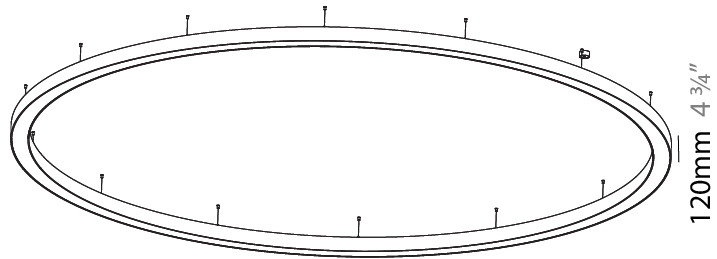

GENERAL

Series: Glorious
Subseries: Glorious
Brand: Prolight
Division: Architectural
Mounting Type: Suspension
Mounting Location: Ceiling
Subcategory: Ambient

PHYSICAL

Shape: Round
Diameter (mm): 5400
Diameter (in): 212 ⁵/₈
Depth (mm): 120
Depth (in): 4 ³/₄
Max. Overall Height (mm): 2120
Max. Overall Height (in): 83 ⁷/₁₆
Light Distribution: Direct
Weight (kg): 69.5
Weight (lbs): 152.9
Diffuser: PMMA - Opal or Micro-Prism
Fixture Finish: [SSR / BKV / CWI / CRY / HAB / UFT / ITA / RUA / FTG / MYG / LOD / PUS / FRO / FUP / KIA / POP / BLS / SPG / MEY / GOH / GUM / CHC / COM / ABZ / JAG / OBR / MOS / ROR](#)
Fixture Material: Aluminum

ELECTRICAL

Lamp Type: LED (Zhaga Standard)
Input Wattage (W): 280
Total Output Wattage (W): 224 / 179.2 (3500K)
Dimming: [Non-Dimming / Phase Dimming (120Vac only) / 0-10V Dimming](#)
Driver Included: Yes
Driver Location: Integrated
Driver Type: Constant Current
Driver Class: Class 2
Input Voltage (V): 120 - 277
Constant Current (MA): 350 / 1400 (3500K)

LED

Color Temperature (°K): [3000 / 3500 / 4000](#)
Max. Delivered Lumen (lm): 25840 / 26754 / 27300
CRI: >80 CRI
Efficiency (%): 65
Lamp Life (hrs): 50000

OPTICAL

RATINGS AND CERTIFICATIONS

Certified By: Certified for North American Standards
IP rating: IP20