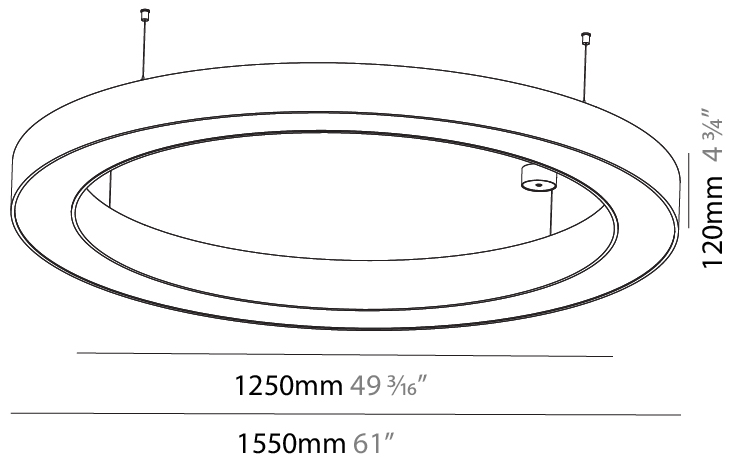

GENERAL

Series: Glorious
Subseries: Glorious
Brand: Prolicht
Division: Architectural
Mounting Type: Suspension
Mounting Location: Ceiling
Subcategory: Ambient

PHYSICAL

Shape: Round
Diameter (mm): 1550
Diameter (in): 61
Height (mm): 120
Height (in): 4 ³/₄
Max. Overall Height (mm): 2120
Max. Overall Height (in): 83 ⁷/₁₆
Light Distribution: Direct
Weight (kg): 16.737
Weight (lbs): 36.82
Diffuser: PMMA - Opal or Micro-Prism
Fixture Finish: SSR / BKV / CWI / CRY / HAB / UFT / ITA / RUA / FTG / MYG / LOD / PUS / FRO / FUP / KIA / POP / BLS / SPG / MEY / GOH / GUM / CHC / COM / ABZ / JAG / OBR / MOS / ROR
Fixture Material: Aluminum

ELECTRICAL

Lamp Type: LED (Zhaga Standard)
Input Wattage (W): 75
Total Output Wattage (W): 60 / 48 (3500K)
Dimming: Non-Dimming / Phase Dimming (120Vac only) / 0-10V Dimming
Driver Included: Yes
Driver Location: Integrated
Driver Type: Constant Current
Driver Class: Class 2
Input Voltage (V): 120 - 277
Constant Current (MA): 350 / 700/800 (3500K)

LED

Color Temperature (°K): 3000 / 3500 / 4000
Max. Delivered Lumen (lm): 6920 / 7164 / 7310
CRI: >80 CRI
Efficiency (%): 0.65
Lamp Life (hrs): 50000

OPTICAL

RATINGS AND CERTIFICATIONS

Certified By: Certified for North American Standards
IP rating: IP20

PROJECT _____
TYPE _____
SPECIFIER _____
QUANTITY _____
DATE _____