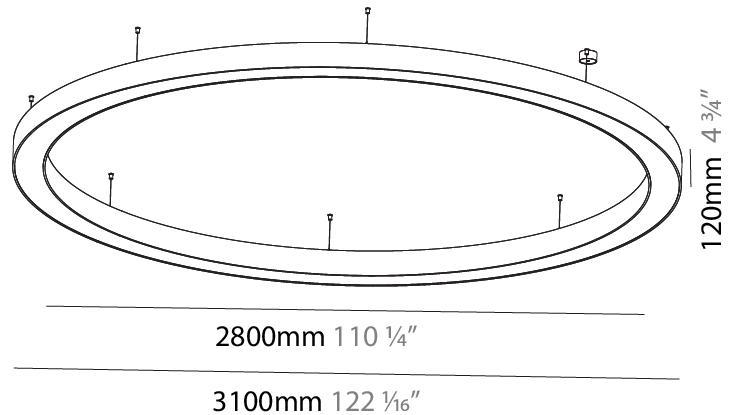

GENERAL

Series: Glorious
Subseries: Glorious
Brand: Prolicht
Division: Architectural
Mounting Type: Suspension
Mounting Location: Ceiling
Subcategory: Ambient

PHYSICAL

Shape: Round
Diameter (mm): 3100
Diameter (in): 122 1/16
Depth (mm): 120
Depth (in): 4 3/4
Max. Overall Height (mm): 2120
Max. Overall Height (in): 83 7/16
Light Distribution: Direct / Indirect
Weight (kg): 40.905
Weight (lbs): 90.18
Diffuser: PMMA - Opalor Micro-Prism
Fixture Finish: SSR / BKV / CWI / CRY / HAB / UFT / ITA / RUA / FTG / MYG / LOD / PUS / FRO / FUP / KIA / POP / BLS / SPG / MEY / GOH / GUM / CHC / COM / ABZ / JAG / OBR / MOS / ROR
Fixture Material: Aluminum

ELECTRICAL

Lamp Type: LED (Zhaga Standard)
Input Wattage (W): 240
Total Output Wattage (W): 192 / 153.6 (3500K)
Dimming: Non-Dimming / Phase Dimming (120Vac only) / 0-10V Dimming
Driver Included: Yes
Driver Location: Integrated
Driver Type: Constant Current - 120 / 277Vac
Driver Class: Class 2
Input Voltage (V): 120 - 277
Constant Current (MA): 350 / 800 (3500K)

LED

Color Temperature (°K): 3000 / 3500 / 4000
Max. Delivered Lumen (lm): 14770 / 15288 / 15600 Direct / 10220 / 10584 / 10800 Indirect
CRI: >80 CRI
Efficiency (%): 70
Lamp Life (hrs): 50000

OPTICAL

RATINGS AND CERTIFICATIONS

Certified By: Certified for North American Standards
IP rating: IP20

PROJECT
TYPE
SPECIFIER
QUANTITY
DATE