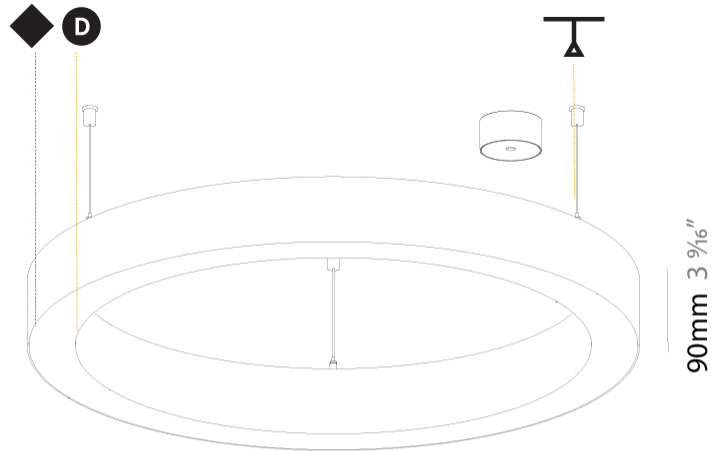

GENERAL

Series: Glorious
 Subseries: Glorious Slim
 Brand: Prolicht
 Division: Architectural
 Mounting Type: Suspension
 Mounting Location: Ceiling
 Subcategory: Ambient

PHYSICAL

Shape: Round
 Diameter (mm): 800
 Diameter (in): 31 1/2
 Height (mm): 90
 Height (in): 3 9/16
 Max. Overall Height (mm): 2090
 Max. Overall Height (in): 82 5/16
 Light Distribution: Direct
 Weight (kg): 6.772
 Weight (lbs): 14.93
 Diffuser: [PMMA - Opal or Micro-Prism](#)
 Fixture Finish: [SSR / BKV / CWI / CRY / HAB / UFT / ITA / RUA / FTG / MYG / LOD / PUS / FRO / FUP / KIA / POP / BLS / SPG / MEY / GOH / GUM / CHC / COM / ABZ / JAG / OBR / MOS / ROR](#)
 Fixture Material: Aluminum
 Cable Details: 2000mm or 6000mm Transparent Cable

OPTICAL

Beam Angle: 110

RATINGS AND CERTIFICATIONS

Certified By: Certified for North American Standards
 IP rating: IP20

Ø 670mm 26 3/8"

Ø 800mm 31 1/2"

90mm 3 9/16"

PROJECT
TYPE
SPECIFIER
QUANTITY
DATE