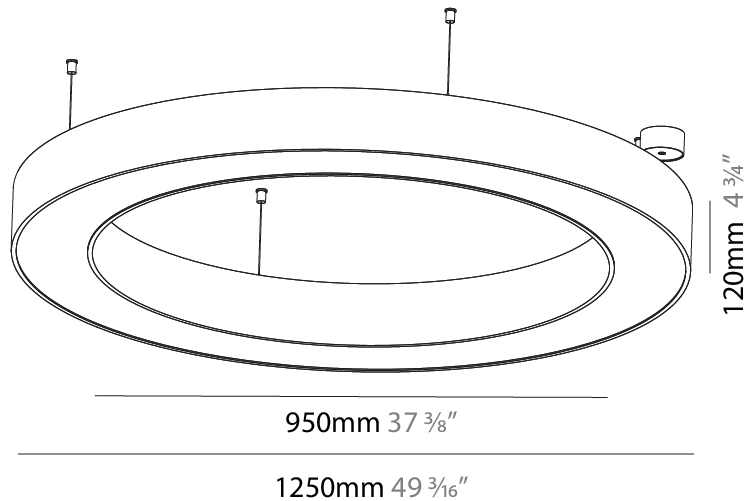

GENERAL

Series: Glorious
Subseries: Glorious
Brand: Prolight
Division: Architectural
Mounting Type: Suspension
Mounting Location: Ceiling
Subcategory: Ambient

PHYSICAL

Shape: Round
Diameter (mm): 1250
Diameter (in): 49 7/16
Height (mm): 120
Height (in): 4 3/4
Max. Overall Height (mm): 2120
Max. Overall Height (in): 83 7/16
Light Distribution: Direct / Indirect
Weight (kg): 13.475
Weight (lbs): 29.70
Diffuser: [PMMA - Opal or Micro-Prism](#)
Fixture Finish: [SSR / BKV / CWI / CRY / HAB / UFT / ITA / RUA / FTG / MYG / LOD / PUS / FRO / FUP / KIA / POP / BLS / SPG / MEY / GOH / GUM / CHC / COM / ABZ / JAG / OBR / MOS / ROR](#)
Fixture Material: Aluminum

ELECTRICAL

Lamp Type: LED (Zhaga Standard)
Input Wattage (W): 90
Total Output Wattage (W): 72 / 57.6 (3500K)
Dimming: [Non-Dimming / Phase Dimming (120Vac only) / 0-10V Dimming](#)
Driver Included: Yes
Driver Location: Integrated
Driver Type: Constant Current
Driver Class: Class 2
Input Voltage (V): 120 - 277
Constant Current (MA): 350 / 1200/600 (3500K)

LED

[Color Temperature (°K): 3000 / 3500 / 4000](#)
Max. Delivered Lumen (lm): 5540 / 5733 / 5850 Direct / 3830 / 3969 / 4050 Indirect
CRI: >80 CRI
Efficiency (%): 68
Lamp Life (hrs): 50000

OPTICAL

RATINGS AND CERTIFICATIONS

Certified By: Certified for North American Standards
IP rating: IP20