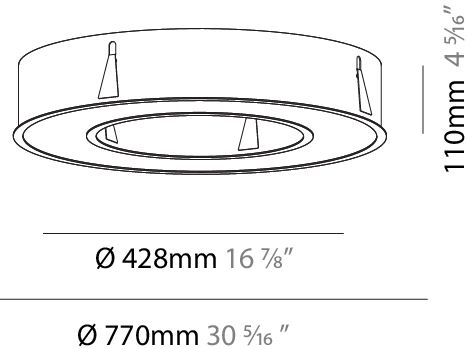

GENERAL

Series: Glorious
Subseries: Glorious
Brand: Prolicht
Division: Architectural
Mounting Type: Recessed
Mounting Location: Ceiling
Subcategory: Ambient

PHYSICAL

Shape: Round
Diameter (mm): 770
Diameter (in): 30 ⁵/₁₆
Height (mm): 110
Height (in): 4 ⁵/₁₆
Min. Recessing Depth (mm): 120
Min. Recessing Depth (in): 4 ³/₄
Light Distribution: Direct
Weight (kg): 9.285
Weight (lbs): 20.47
Diffuser: PMMA - Opal or Micro-Prism
Fixture Finish: SSR / BKV / CWI / CRY / HAB / UFT / ITA / RUA / FTG / MYG / LOD / PUS / FRO / FUP / KIA / POP / BLS / SPG / MEY / GOH / GUM / CHC / COM / ABZ / JAG / OBR / MOS / ROR
Fixture Material: Aluminum
Cut-out Measurements: 760mm / 29 15/16" x 440mm / 17 5/16"

ELECTRICAL

Lamp Type: LED (Zhaga Standard)
Input Wattage (W): 30
Total Output Wattage (W): 24 / 19.2 (3500K)
Dimming: Non-Dimming / Phase Dimming (120Vac only) / 0-10V Dimming
Driver Included: Yes
Driver Location: Integrated
Driver Type: Constant Current - 120 / 277Vac
Driver Class: Class 2
Input Voltage (V): 120 - 277
Constant Current (MA): 350 / 600 (3500K)

LED

Color Temperature (°K): 3000 / 3500 / 4000
Max. Delivered Lumen (lm): 2770 / 2862 / 2920
CRI: >80 CRI
Efficiency (%): 65
Lamp Life (hrs): 50000

OPTICAL

RATINGS AND CERTIFICATIONS

Certified By: Certified for North American Standards
IP rating: IP20

760mm x 440mm
29 ¹⁵/₁₆" x 17 ⁵/₁₆"

120mm
4 ³/₄"

10 - 15mm
³/₈" - ⁹/₁₆"