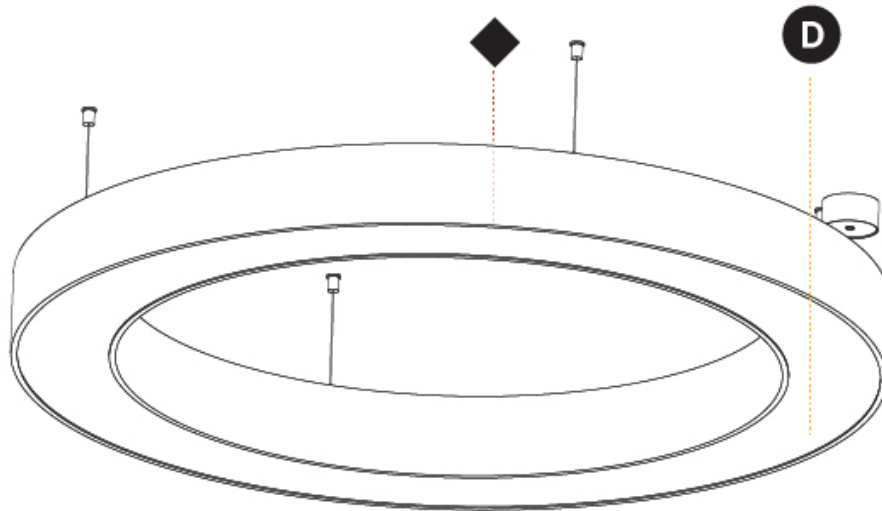

A30309-

PROJECT _____

TYPE _____

SPECIFIER _____

QUANTITY _____

DATE _____

A