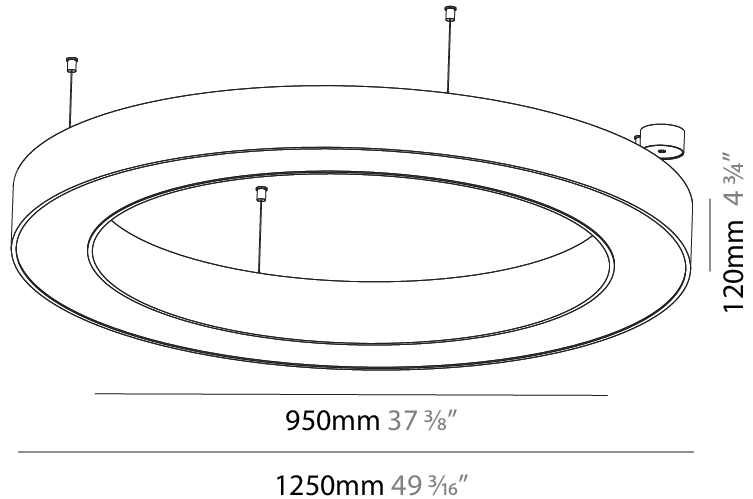

GENERAL

Series: Glorious
Subseries: Glorious
Brand: Prolicht
Division: Architectural
Mounting Type: Suspension
Mounting Location: Ceiling
Subcategory: Ambient

PHYSICAL

Shape: Round
Diameter (mm): 1250
Diameter (in): 49 ³/₁₆
Height (mm): 120
Height (in): 4 ³/₄
Max. Overall Height (mm): 2120
Max. Overall Height (in): 83 ⁷/₁₆
Light Distribution: Direct / Indirect
Weight (kg): 13.475
Weight (lbs): 29.70
Diffuser: PMMA - Opal or Micro-Prism
Fixture Finish: SSR / BKV / CWI / CRY / HAB / UFT / ITA / RUA / FTG / MYG / LOD / PUS / FRO / FUP / KIA / POP / BLS / SPG / MEY / GOH / GUM / CHC / COM / ABZ / JAG / OBR / MOS / ROR
Fixture Material: Aluminum

ELECTRICAL

Lamp Type: LED (Zhaga Standard)
Input Wattage (W): 90
Total Output Wattage (W): 72 / 57.6 (3500K)
Dimming: Non-Dimming / Phase Dimming (120Vac only) / 0-10V Dimming
Driver Included: Yes
Driver Location: Integrated
Driver Type: Constant Current
Driver Class: Class 2
Input Voltage (V): 120 - 277
Constant Current (MA): 350 / 1200/600 (3500K)

LED

Color Temperature (°K): 3000 / 3500 / 4000
Max. Delivered Lumen (lm): 5540 / 5733 / 5850 Direct / 3830 / 3969 / 4050 Indirect
CRI: >80 CRI
Efficiency (%): 68
Lamp Life (hrs): 50000

OPTICAL

RATINGS AND CERTIFICATIONS

Certified By: Certified for North American Standards
IP rating: IP20