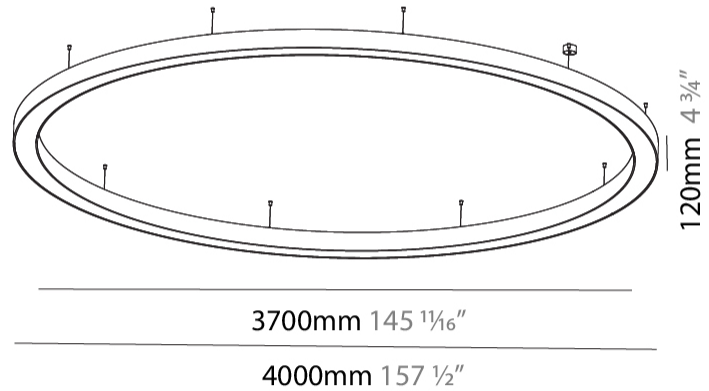

GENERAL

Series: Glorious
Subseries: Glorious
Brand: Prolicht
Division: Architectural
Mounting Type: Suspension
Mounting Location: Ceiling
Subcategory: Ambient

PHYSICAL

Shape: Round
Diameter (mm): 4000
Diameter (in): 157 1/2
Height (mm): 120
Height (in): 4 3/4
Max. Overall Height (mm): 2120
Max. Overall Height (in): 83 7/16
Light Distribution: Direct
Weight (kg): 50.71
Weight (lbs): 111.98
Diffuser: PMMA - Opal or Micro-Prism
Fixture Finish: SSR / BKV / CWI / CRY / HAB / UFT / ITA / RUA / FTG / MYG / LOD / PUS / FRO / FUP / KIA / POP / BLS / SPG / MEY / GOH / GUM / CHC / COM / ABZ / JAG / OBR / MOS / ROR
Fixture Material: Aluminum

ELECTRICAL

Lamp Type: LED (Zhaga Standard)
Input Wattage (W): 200
Total Output Wattage (W): 160 / 128 (3500K)
Dimming: Non-Dimming / Phase Dimming (120Vac only) / 0-10V Dimming
Driver Included: Yes
Driver Location: Integrated
Driver Type: Constant Current
Driver Class: Class 2
Input Voltage (V): 120 - 277
Constant Current (MA): 350 / 1000 (3500K)

LED

Color Temperature (°K): 3000 / 3500 / 4000
Max. Delivered Lumen (lm): 18460 / 19110 / 19500
CRI: >80 CRI
Efficiency (%): 0.65
Lamp Life (hrs): 50000

OPTICAL

RATINGS AND CERTIFICATIONS

Certified By: Certified for North American Standards
IP rating: IP20

PROJECT _____
TYPE _____
SPECIFIER _____
QUANTITY _____
DATE _____