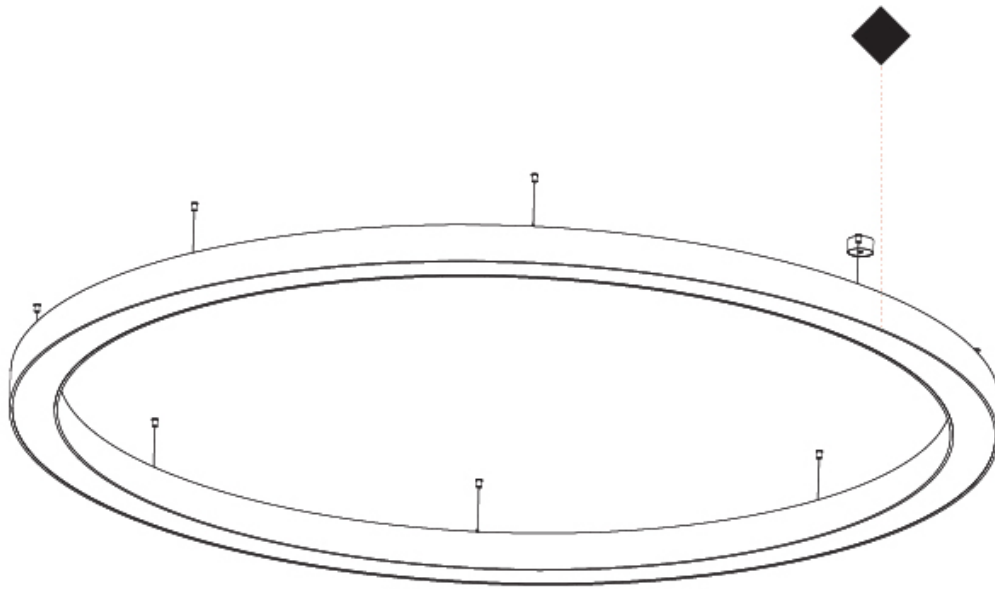

A30543-

PROJECT	_____
TYPE	_____
SPECIFIER	_____
QUANTITY	_____
DATE	_____

A