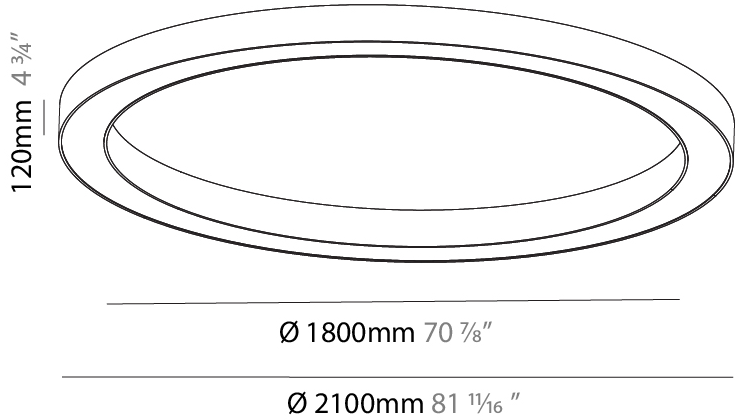

1. To build a product code in our configurator select the specify button on the base model # product page
2. To build a manual product code on this datasheet choose from the options listed below in blue font and add the suffix to the base model #

GENERAL

Series: Glorious
Subseries: Glorious
Brand: Prolicht
Division: Architectural
Mounting Type: Surface
Mounting Location: Ceiling
Subcategory: Ambient

PHYSICAL

Shape: Round
Diameter (mm): 2100
Diameter (in): 82 11/16
Height (mm): 120
Height (in): 4 3/4
Light Distribution: Direct
Weight (kg): 25.133
Weight (lbs): 55.29
Diffuser: PMMA - Opal
Fixture Finish: SSR / BKV / CWI / CRY / HAB / UFT / ITA / RUA / FTG / MYG / LOD / PUS / FRO / FUP / KIA / POP / BLS / SPG / MEY / GOH / GUM / CHC / COM / ABZ / JAG / OBR / MOS / ROR
Fixture Material: Aluminum

ELECTRICAL

Lamp Type: LED (Zhaga Standard)
Input Wattage (W): 101
Total Output Wattage (W): 84 / 67.2 (3500K)
Dimming: Non-Dimming / Phase Dimming (120Vac only) / 0-10V Dimming
Driver Included: Yes
Driver Location: Integrated
Driver Type: Constant Current - 120 / 277Vac
Driver Class: Class 2
Input Voltage (V): 120 - 277
Constant Current (mA): 350 / 700 (3500K)

LED

Color Temperature (°K): 3000 / 3500 / 4000
Max. Delivered Lumen (lm): 9690 / 10035 / 10240
CRI: >80 CRI
Efficiency (%): 65
Lamp Life (hrs): 50000

OPTICAL

RATINGS AND CERTIFICATIONS

Certified By: Certified for North American Standards
IP rating: IP20