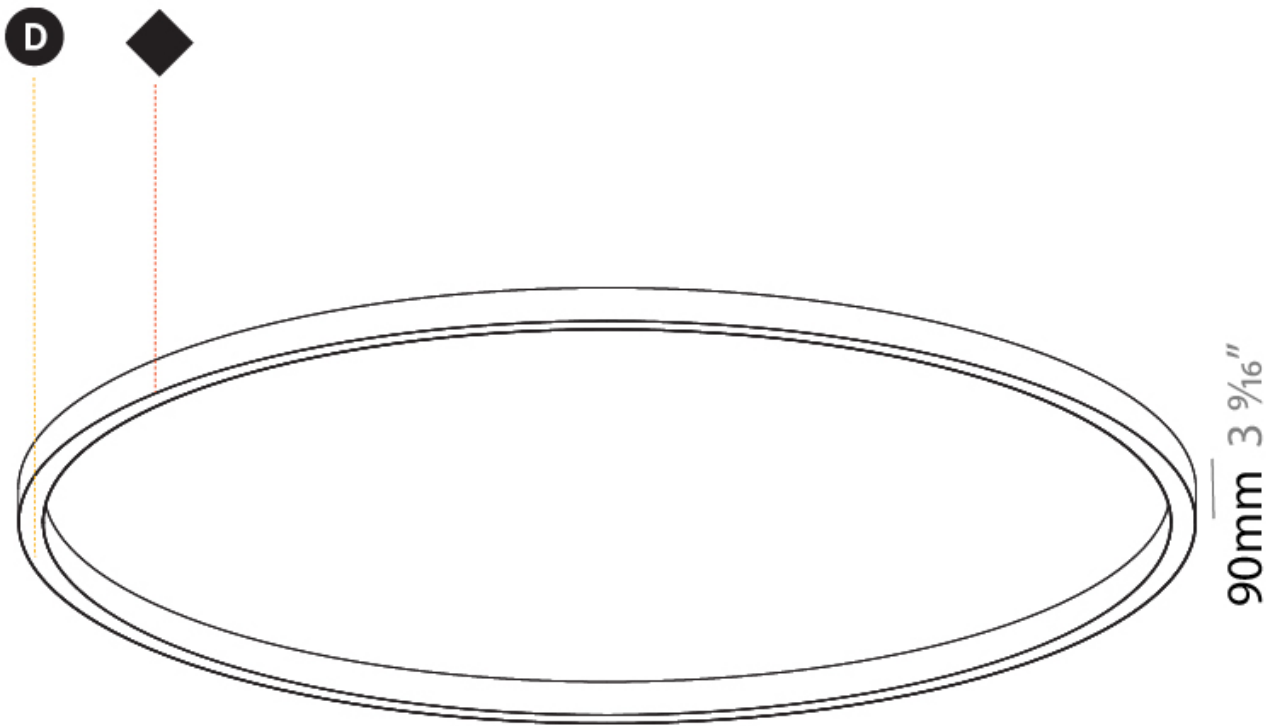

A3D022-

PROJECT
TYPE
SPECIFIER
QUANTITY
DATE

Ø 5070mm 199 5/8"

Ø 5200mm 204 3/4 "