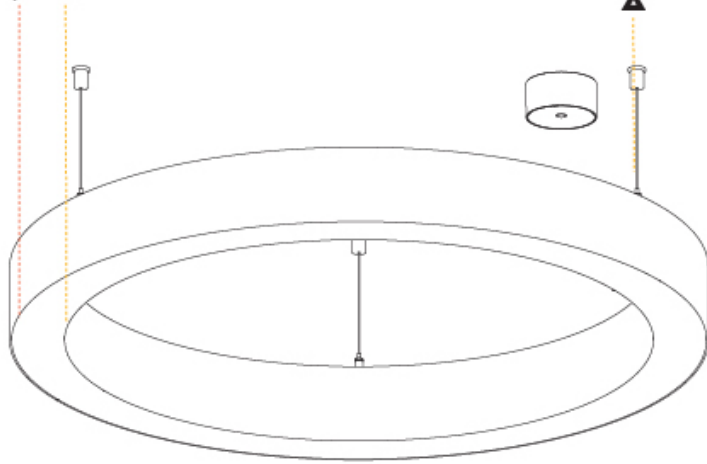

Ø 670mm 26 3/8"

Ø 800mm 31 1/2"

90mm 3 9/16"

PROJECT	_____
TYPE	_____
SPECIFIER	_____
QUANTITY	_____
DATE	_____

For Color / Finish Chart & Symbology see Appendix or product page downloadable area.

Dimming	DP	DV	
	Phase	0-10V	
Color Temperature	30K	35K	°K
	3000K	3500K	
Diffuser	01	02	D
	Opal	Micro-Prism	
Suspension Cable Color and Length	..05	..10	
	2000	6000	