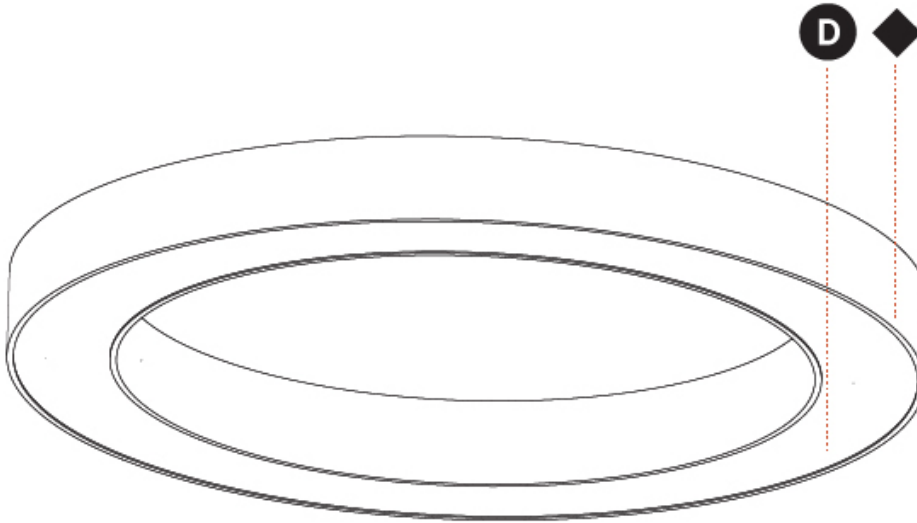

A32914-

PROJECT

TYPE

SPECIFIER

QUANTITY

DATE