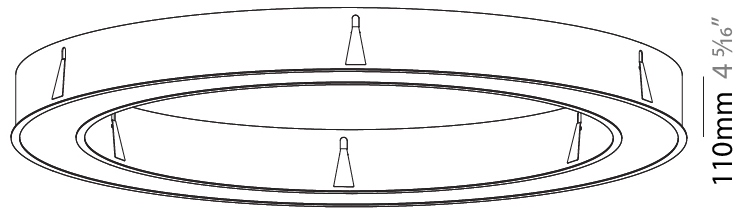

GENERAL

Series: Glorious
Subseries: Glorious
Brand: Prolicht
Division: Architectural
Mounting Type: Recessed
Mounting Location: Ceiling
Subcategory: Ambient

PHYSICAL

Shape: Round
Diameter (mm): 1570
Diameter (in): 61 ¹³/₁₆
Height (mm): 110
Height (in): 4 ⁵/₁₆
Min. Recessing Depth (mm): 120
Min. Recessing Depth (in): 4 ³/₄
Light Distribution: Direct
Weight (kg): 16.624
Weight (lbs): 36.65
Diffuser: [PMMA - Opal or Micro-Prism](#)
Fixture Finish: [SSR / BKV / CWI / CRY / HAB / UFT / ITA / RUA / FTG / MYG / LOD / PUS / FRO / FUP / KIA / POP / BLS / SPG / MEY / GOH / GUM / CHC / COM / ABZ / JAG / OBR / MOS / ROR](#)
Fixture Material: Aluminum
Cut-out Measurements: 1560mm / 61 7/16" x 1240mm / 48 13/16"

ELECTRICAL

Lamp Type: LED (Zhaga Standard)
Input Wattage (W): 75
Total Output Wattage (W): 60 / 48 (3500K)
Dimming: [Non-Dimming / Phase Dimming (120Vac only) / 0-10V Dimming](#)
Driver Included: Yes
Driver Location: Integrated
Driver Type: Constant Current - 120 / 277Vac
Driver Class: Class 2
Input Voltage (V): 120 - 277
Constant Current (MA): 350 / 700/800 (3500K)

LED

Color Temperature (°K): 3000 / 3500 / 4000
Max. Delivered Lumen (lm): 6920 / 7164 / 7310
CRI: >80 CRI
Efficiency (%): 65
Lamp Life (hrs): 50000

OPTICAL

RATINGS AND CERTIFICATIONS

Certified By: Certified for North American Standards
IP rating: IP20

PROJECT
TYPE
SPECIFIER
QUANTITY
DATE

Ø 1228mm 48 3/8"

Ø 1570mm 61 13/16"

1560mm x 1240mm
61 7/16" x 48 13/16"

120mm
4 3/4"

10 - 15mm
3/8" - 9/16"