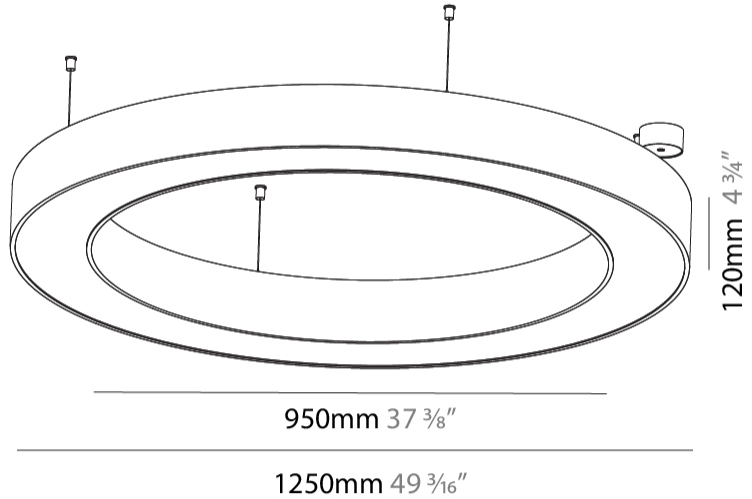

GENERAL

Series: Glorious
Subseries: Glorious
Brand: Prolight
Division: Architectural
Mounting Type: Suspension
Mounting Location: Ceiling
Subcategory: Ambient

PHYSICAL

Shape: Round
Diameter (mm): 1250
Diameter (in): 49 ³/₁₆
Height (mm): 120
Height (in): 4 ³/₄
Max. Overall Height (mm): 2120
Max. Overall Height (in): 83 ⁷/₁₆
Light Distribution: Direct
Weight (kg): 12.847
Weight (lbs): 28.26
Diffuser: [PMMA - Opal or Micro-Prism](#)
Fixture Finish: [SSR / BKV / CWI / CRY / HAB / UFT / ITA / RUA / FTG / MYG / LOD / PUS / FRO / FUP / KIA / POP / BLS / SPG / MEY / GOH / GUM / CHC / COM / ABZ / JAG / OBR / MOS / ROR](#)
Fixture Material: Aluminum

ELECTRICAL

Lamp Type: LED (Zhaga Standard)
Input Wattage (W): 60
Total Output Wattage (W): 48 / 38.4 (3500K)
Dimming: [Non-Dimming / Phase Dimming (120Vac only) / 0-10V Dimming](#)
Driver Included: Yes
Driver Location: Integrated
Driver Type: Constant Current
Driver Class: Class 2
Input Voltage (V): 120 - 277
Constant Current (MA): 350 / 1200 (3500K)

LED

Color Temperature (°K): [3000 / 3500 / 4000](#)
Max. Delivered Lumen (lm): 5540 / 5733 / 5850
CRI: >80 CRI
Efficiency (%): 0.65
Lamp Life (hrs): 50000

OPTICAL

RATINGS AND CERTIFICATIONS

Certified By: Certified for North American Standards
IP rating: IP20