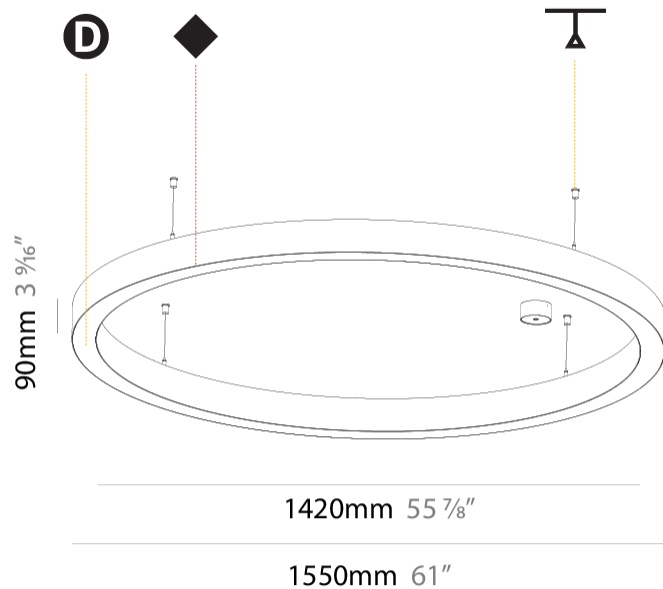

GENERAL

Series: Glorious
Subseries: Glorious Slim
Brand: Prolicht
Division: Architectural
Mounting Type: Suspension
Mounting Location: Ceiling
Subcategory: Ambient

PHYSICAL

Diameter (mm): 1550
Diameter (in): 61
Height (mm): 90
Height (in): 3 9/16
Max. Overall Height (mm): 2090
Max. Overall Height (in): 82 5/16
Light Distribution: Direct / Indirect
Weight (kg): 17.714
Weight (lbs): 37.71
Diffuser: PMMA - Opal or Micro-Prism
Fixture Finish: SSR / BKV / CWI / CRY / HAB / UFT / ITA / RUA / FTG / MYG / LOD / PUS / FRO / FUP / KIA / POP / BLS / SPG / MEY / GOH / GUM / CHC / COM / ABZ / JAG / OBR / MOS / ROR
Fixture Material: Aluminum
Cable Details: 2000mm or 6000mm Transparent Cable

ELECTRICAL

Lamp Type: LED (Zhaga Standard)
Input Wattage (W): 112 / 98
Total Output Wattage (W): 96 / 84
Dimming: Tri-Mode (Non-Dimming and Phase Dimming (120Vac only) and 0-10V Dimming)
Driver Included: Yes
Driver Location: Integrated
Driver Type: Constant Current - Universal
Driver Class: Class 2
Input Voltage (V): 120 - 277
Constant Current (MA): 350

LED

Color Temperature (°K): 3000 / 3500 / 4000
Max. Delivered Lumen (lm): 19660 / 20070 / 20480
CRI: >80 CRI
Lamp Life (hrs): 50000

OPTICAL

RATINGS AND CERTIFICATIONS

Certified By: Certified for North American Standards
IP rating: IP20