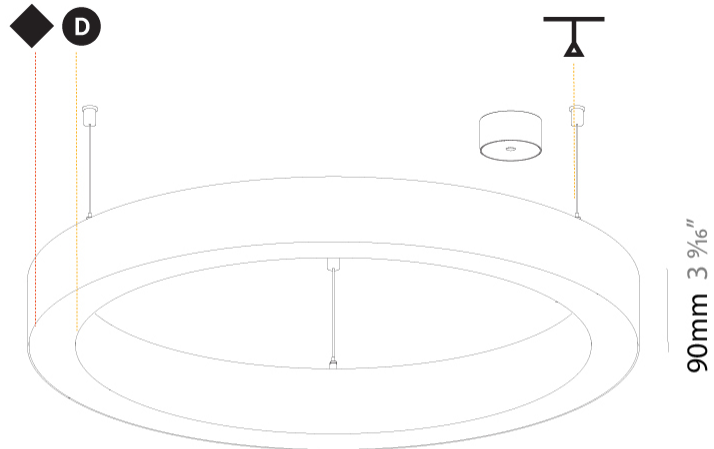

GENERAL

Series: Glorious
 Subseries: Glorious Slim
 Brand: Prolicht
 Division: Architectural
 Mounting Type: Suspension
 Mounting Location: Ceiling
 Subcategory: Ambient

PHYSICAL

Shape: Round
 Diameter (mm): 800
 Diameter (in): 31 1/2
 Height (mm): 90
 Height (in): 3 9/16
 Max. Overall Height (mm): 2090
 Max. Overall Height (in): 82 5/16
 Light Distribution: Direct
 Weight (kg): 6.772
 Weight (lbs): 14.93
 Diffuser: [PMMA - Opal or Micro-Prism](#)
 Fixture Finish: [SSR / BKV / CWI / CRY / HAB / UFT / ITA / RUA / FTG / MYG / LOD / PUS / FRO / FUP / KIA / POP / BLS / SPG / MEY / GOH / GUM / CHC / COM / ABZ / JAG / OBR / MOS / ROR](#)
 Fixture Material: Aluminum
 Cable Details: 2000mm or 6000mm Transparent Cable

OPTICAL

Beam Angle: 110

RATINGS AND CERTIFICATIONS

Certified By: Certified for North American Standards
 IP rating: IP20

Ø 670mm 26 3/8"

Ø 800mm 31 1/2"

90mm 3 9/16"

PROJECT	
TYPE	
SPECIFIER	
QUANTITY	
DATE	

GENERAL

Series: Glorious
Subseries: Glorious Slim
Brand: Prolicht
Division: Architectural
Mounting Type: Suspension
Mounting Location: Ceiling
Subcategory: Ambient

PHYSICAL

Shape: Round
Diameter (mm): 800
Diameter (in): 31 1/2
Height (mm): 90
Height (in): 3 9/16
Max. Overall Height (mm): 2090
Max. Overall Height (in): 82 5/16
Light Distribution: Direct / Indirect
Weight (kg): 8.128
Weight (lbs): 17.92
Diffuser: PMMA - Opal or Micro-Prism
Fixture Finish: SSR / BKV / CWI / CRY / HAB / UFT / ITA / RUA / FTG / MYG / LOD / PUS / FRO / FUP / KIA / POP / BLS / SPG / MEY / GOH / GUM / CHC / COM / ABZ / JAG / OBR / MOS / ROR
Fixture Material: Aluminum
Cable Details: 2000mm or 6000mm Transparent Cable