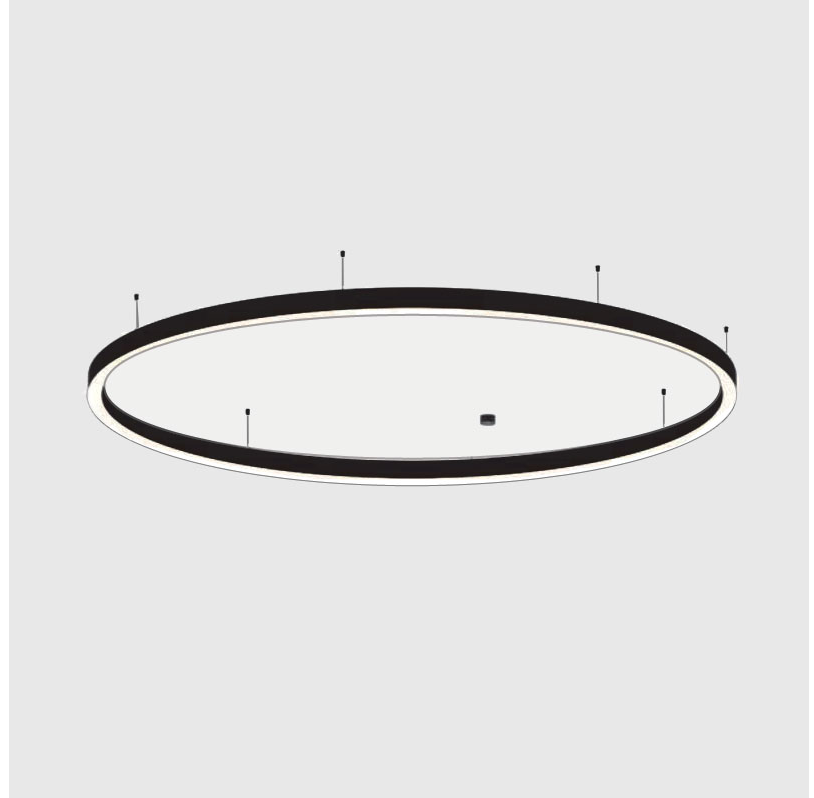

GENERAL

Series: Glorious
Subseries: Glorious Slim
Brand: Prolicht
Division: Architectural
Mounting Type: Suspension
Mounting Location: Ceiling
Subcategory: Ambient

PHYSICAL

Shape: Round
Diameter (mm): 3000
Diameter (in): 118 7/8
Height (mm): 90
Height (in): 3 9/16
Max. Overall Height (mm): 2090
Max. Overall Height (in): 82 5/16
Light Distribution: Direct / Indirect
Weight (kg): 31.716
Weight (lbs): 69.93
Diffuser: PMMA - Opal or Micro-Prism
Fixture Finish: SSR / BKV / CWI / CRY / HAB / LAG / UFT / ITA / RUA / RUR / MIC / FTG / MYG / TWT / LOD / PUS / FRO / FUP / KIA / POP / BLS / SPG / MEY / GOH / GUM / CHC / COM / ABZ / JAG / OBR / MOS / ROR
Fixture Material: Aluminum
Cable Details: 2000mm or 6000mm Transparent Cable

ELECTRICAL

Lamp Type: LED (Zhaga Standard)
Input Wattage (W): 224 / 112
Total Output Wattage (W): 192 / 84
Dimming: Tri-Mode (Non-Dimming and Phase Dimming (120Vac only) and 0-10V Dimming)
Driver Included: Yes
Driver Location: Integrated
Driver Type: Constant Current - Universal
Driver Class: Class 2
Input Voltage (V): 120 - 277
Constant Current (MA): 350

LED

Color Temperature (°K): 3000 / 3500 / 4000
Max. Delivered Lumen (lm): 38980 / 39798 / 40610
CRI: >80 CRI
Lamp Life (hrs): 50000

OPTICAL

RATINGS AND CERTIFICATIONS

Certified By: Certified for North American Standards
IP rating: IP20

2870mm 113"

3000mm 118 7/8"