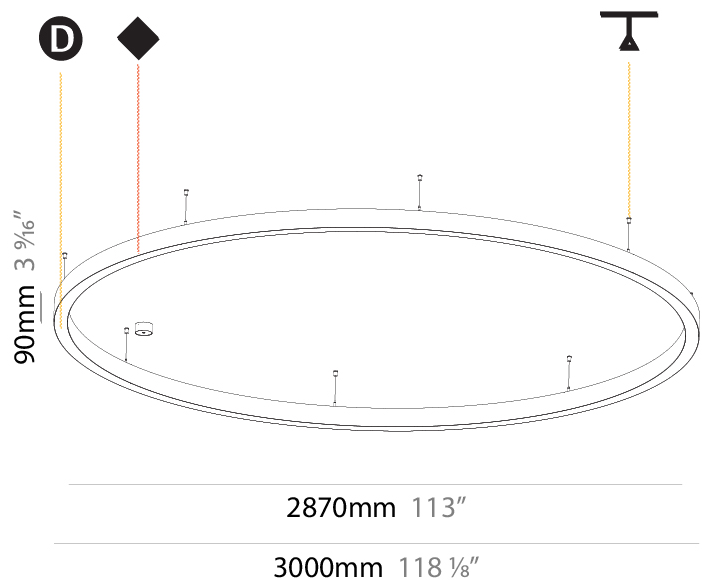

GENERAL

Series: Glorious
Subseries: Glorious Slim
Brand: Prolicht
Division: Architectural
Mounting Type: Suspension
Mounting Location: Ceiling
Subcategory: Ambient

PHYSICAL

Shape: Round
Diameter (mm): 3000
Diameter (in): 118 1/8
Depth (mm): 90
Depth (in): 3 9/16
Max. Overall Height (mm): 2090
Max. Overall Height (in): 82 5/16
Light Distribution: Direct
Weight (kg): 27.55
Weight (lbs): 60.75
Diffuser: PMMA - Opal or Micro-Prism
Fixture Finish: SSR / BKV / CWI / CRY / HAB / LAG / UFT / ITA / RUA / RUR / MIC / FTG / MYG / TWT / LOD / PUS / FRO / FUP / KIA / POP / BLS / SPG / MEY / GOH / GUM / CHC / COM / ABZ / JAG / OBR / MOS / ROR
Fixture Material: Aluminum
Cable Details: 2000mm or 6000mm Transparent Cable

ELECTRICAL

Lamp Type: LED (Zhaga Standard)
Input Wattage (W): 227.2
Total Output Wattage (W): 192
Dimming: Tri-Mode (Non-Dimming and Phase Dimming (120Vac only) and 0-10V Dimming)
Driver Included: Yes
Driver Location: Integrated
Driver Type: Constant Current - Universal
Driver Class: Class 2
Input Voltage (V): 120 - 277
Constant Current (MA): 350

LED

Color Temperature (°K): 3000 / 3500 / 4000
Max. Delivered Lumen (lm): 27160 / 27724 / 28290
CRI: >80 CRI
Efficiency (%): 88
Lamp Life (hrs): 50000

OPTICAL

RATINGS AND CERTIFICATIONS

Certified By: Certified for North American Standards
IP rating: IP20