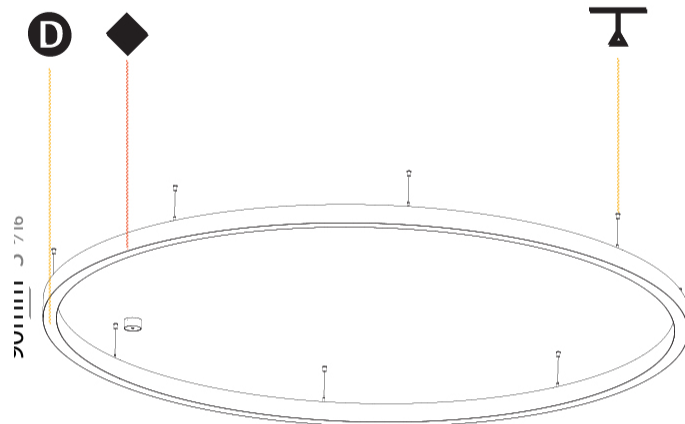

GENERAL

Series: Glorious
Subseries: Glorious Slim
Brand: Prolicht
Division: Architectural
Mounting Type: Suspension
Mounting Location: Ceiling
Subcategory: Ambient

PHYSICAL

Shape: Round
Diameter (mm): 3000
Diameter (in): 118 7/8
Height (mm): 90
Height (in): 3 9/16
Max. Overall Height (mm): 2090
Max. Overall Height (in): 82 5/16
Light Distribution: Direct / Indirect
Weight (kg): 31.716
Weight (lbs): 69.93
Diffuser: PMMA - Opal or Micro-Prism
Fixture Finish: SSR / BKV / CWI / CRY / HAB / LAG / UFT / ITA / RUA / RUR / MIC / FTG / MYG / TWT / LOD / PUS / FRO / FUP / KIA / POP / BLS / SPG / MEY / GOH / GUM / CHC / COM / ABZ / JAG / OBR / MOS / ROR
Fixture Material: Aluminum
Cable Details: 2000mm or 6000mm Transparent Cable

ELECTRICAL

Lamp Type: LED (Zhaga Standard)
Input Wattage (W): 224 / 112
Total Output Wattage (W): 192 / 84
Dimming: Tri-Mode (Non-Dimming and Phase Dimming (120Vac only) and 0-10V Dimming)
Driver Included: Yes
Driver Location: Integrated
Driver Type: Constant Current - Universal
Driver Class: Class 2
Input Voltage (V): 120 - 277
Constant Current (MA): 350

LED

Color Temperature (°K): 3000 / 3500 / 4000
Max. Delivered Lumen (lm): 38980 / 39798 / 40610
CRI: >80 CRI
Lamp Life (hrs): 50000

OPTICAL

RATINGS AND CERTIFICATIONS

Certified By: Certified for North American Standards
IP rating: IP20

2870mm 113"

3000mm 118 7/8"