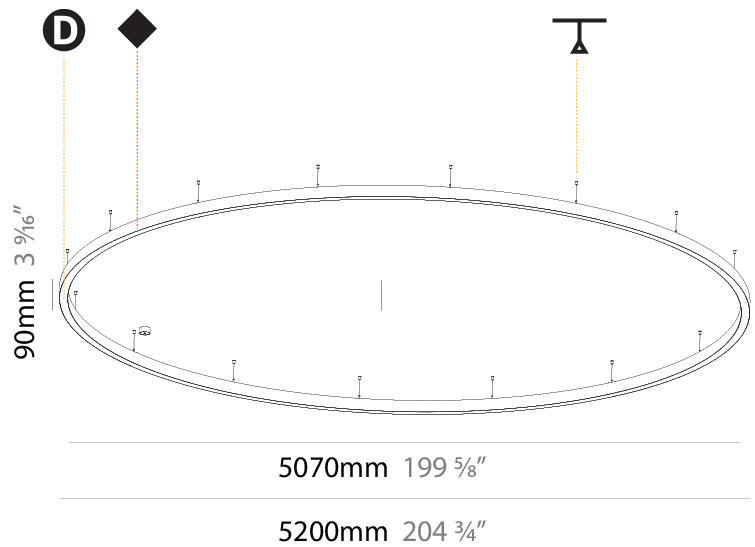

GENERAL

Series: Glorious
Subseries: Glorious Slim
Brand: Prolicht
Division: Architectural
Mounting Type: Suspension
Mounting Location: Ceiling
Subcategory: Ambient

PHYSICAL

Shape: Round
Diameter (mm): 5200
Diameter (in): 204 ³/₄
Height (mm): 90
Height (in): 3 ⁹/₁₆
Max. Overall Height (mm): 2090
Max. Overall Height (in): 82 ⁵/₁₆
Light Distribution: Direct
Weight (kg): 47.232
Weight (lbs): 104.15
Diffuser: [PMMA - Opal or Micro-Prism](#)
Fixture Finish: [SSR / BKV / CWI / CRY / HAB / LAG / UFT / ITA / RUA / RUR / MIC / FTG / MYG / TWT / LOD / PUS / FRO / FUP / KIA / POP / BLS / SPG / MEY / GOH / GUM / CHC / COM / ABZ / JAG / OBR / MOS / ROR](#)
Fixture Material: Aluminum
Cable Details: 2000mm or 6000mm Transparent Cable

ELECTRICAL

Lamp Type: LED (Zhaga Standard)
Input Wattage (W): 403.2
Total Output Wattage (W): 336
Dimming: [Tri-Mode (Non-Dimming and Phase Dimming (120Vac only) and 0-10V Dimming)](#)
Driver Included: Yes
Driver Location: Integrated
Driver Type: Constant Current - Universal
Driver Class: Class 2
Input Voltage (V): 120 - 277
Constant Current (MA): 350

LED

Color Temperature (°K): [3000 / 3500 / 4000](#)
Max. Delivered Lumen (lm): 47520 / 48510 / 49500
CRI: >80 CRI
Efficiency (%): 88
Lamp Life (hrs): 50000

OPTICAL

RATINGS AND CERTIFICATIONS

Certified By: Certified for North American Standards
IP rating: IP20