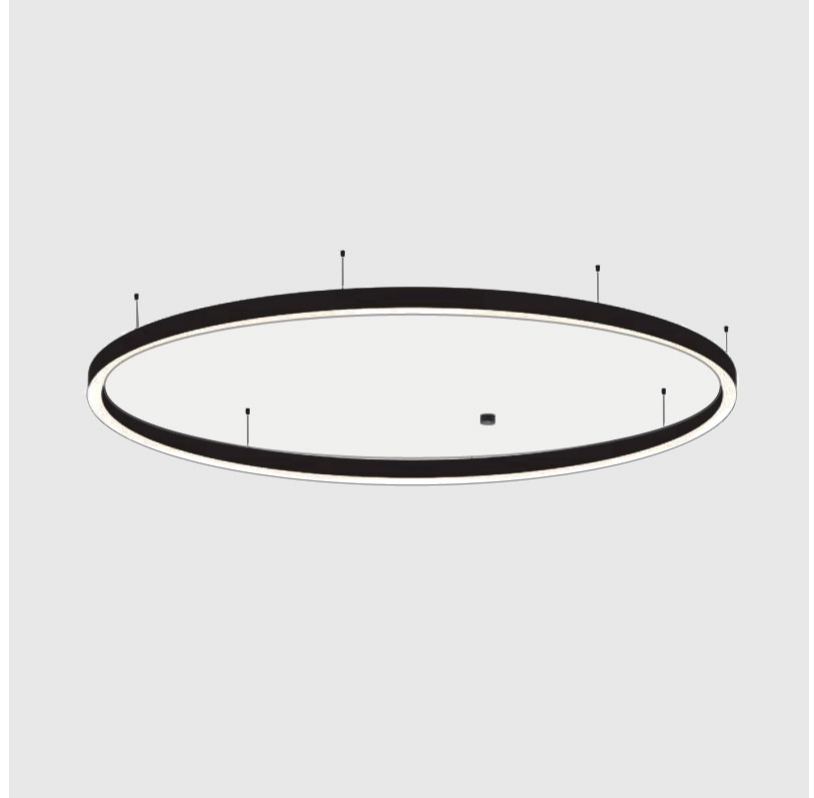

GENERAL

Series: Glorious
Subseries: Glorious Slim
Brand: Prolicht
Division: Architectural
Mounting Type: Suspension
Mounting Location: Ceiling
Subcategory: Ambient

PHYSICAL

Shape: Round
Diameter (mm): 3000
Diameter (in): 118 1/8
Depth (mm): 90
Depth (in): 3 9/16
Max. Overall Height (mm): 2090
Max. Overall Height (in): 82 5/16
Light Distribution: Direct
Weight (kg): 27.55
Weight (lbs): 60.75
Diffuser: PMMA - Opal or Micro-Prism
Fixture Finish: SSR / BKV / CWI / CRY / HAB / LAG / UFT / ITA / RUA / RUR / MIC / FTG / MYG / TWT / LOD / PUS / FRO / FUP / KIA / POP / BLS / SPG / MEY / GOH / GUM / CHC / COM / ABZ / JAG / OBR / MOS / ROR
Fixture Material: Aluminum
Cable Details: 2000mm or 6000mm Transparent Cable

ELECTRICAL

Lamp Type: LED (Zhaga Standard)
Input Wattage (W): 227.2
Total Output Wattage (W): 192
Dimming: Tri-Mode (Non-Dimming and Phase Dimming (120Vac only) and 0-10V Dimming)
Driver Included: Yes
Driver Location: Integrated
Driver Type: Constant Current - Universal
Driver Class: Class 2
Input Voltage (V): 120 - 277
Constant Current (MA): 350

LED

Color Temperature (°K): 3000 / 3500 / 4000
Max. Delivered Lumen (lm): 27160 / 27724 / 28290
CRI: >80 CRI
Efficiency (%): 88
Lamp Life (hrs): 50000

OPTICAL

RATINGS AND CERTIFICATIONS

Certified By: Certified for North American Standards
IP rating: IP20