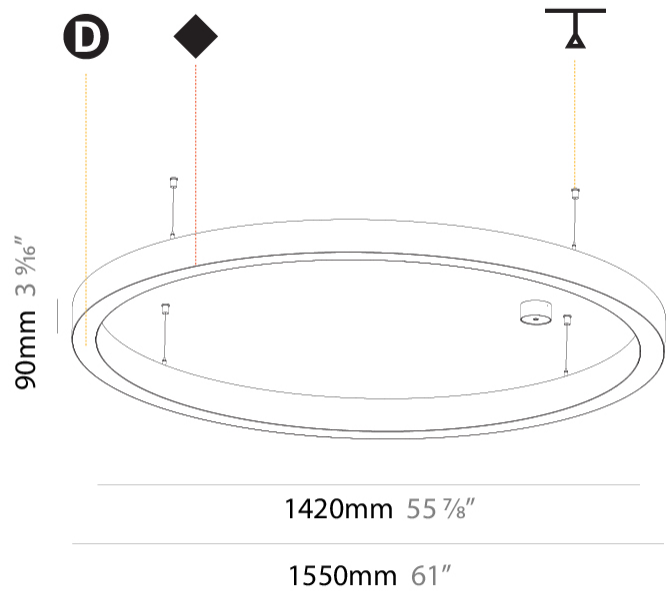

GENERAL

Series: Glorious
Subseries: Glorious Slim
Brand: Prolicht
Division: Architectural
Mounting Type: Suspension
Mounting Location: Ceiling
Subcategory: Ambient

PHYSICAL

Diameter (mm): 1550
Diameter (in): 61
Height (mm): 90
Height (in): 3 9/16
Max. Overall Height (mm): 2090
Max. Overall Height (in): 82 5/16
Light Distribution: Direct / Indirect
Weight (kg): 17.714
Weight (lbs): 37.71
Diffuser: PMMA - Opal or Micro-Prism
Fixture Finish: SSR / BKV / CWI / CRY / HAB / LAG / UFT / ITA / RUA / RUR / MIC / FTG / MYG / TWT / LOD / PUS / FRO / FUP / KIA / POP / BLS / SPG / MEY / GOH / GUM / CHC / COM / ABZ / JAG / OBR / MOS / ROR
Fixture Material: Aluminum
Cable Details: 2000mm or 6000mm Transparent Cable

ELECTRICAL

Lamp Type: LED (Zhaga Standard)
Input Wattage (W): 112 / 98
Total Output Wattage (W): 96 / 84
Dimming: Tri-Mode (Non-Dimming and Phase Dimming (120Vac only) and 0-10V Dimming)
Driver Included: Yes
Driver Location: Integrated
Driver Type: Constant Current - Universal
Driver Class: Class 2
Input Voltage (V): 120 - 277
Constant Current (MA): 350

LED

Color Temperature (°K): 3000 / 3500 / 4000
Max. Delivered Lumen (lm): 19660 / 20070 / 20480
CRI: >80 CRI
Lamp Life (hrs): 50000

OPTICAL

RATINGS AND CERTIFICATIONS

Certified By: Certified for North American Standards
IP rating: IP20