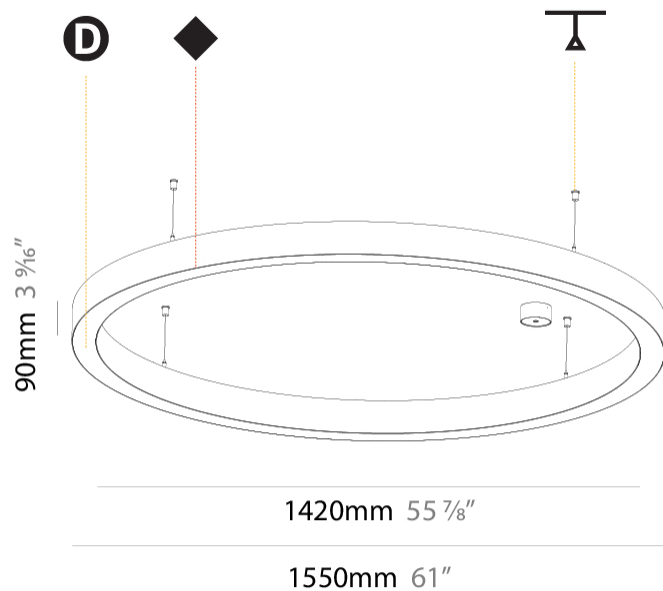

GENERAL

Series: Glorious
Subseries: Glorious Slim
Brand: Prolicht
Division: Architectural
Mounting Type: Suspension
Mounting Location: Ceiling
Subcategory: Ambient

PHYSICAL

Diameter (mm): 1550
Diameter (in): 61
Height (mm): 90
Height (in): 3 9/16
Max. Overall Height (mm): 2090
Max. Overall Height (in): 82 5/16
Light Distribution: Direct / Indirect
Weight (kg): 17.714
Weight (lbs): 37.71
Diffuser: PMMA - Opal or Micro-Prism
Fixture Finish: SSR / BKV / CWI / CRY / HAB / UFT / ITA / RUA / FTG / MYG / LOD / PUS / FRO / FUP / KIA / POP / BLS / SPG / MEY / GOH / GUM / CHC / COM / ABZ / JAG / OBR / MOS / ROR
Fixture Material: Aluminum
Cable Details: 2000mm or 6000mm Transparent Cable

ELECTRICAL

Lamp Type: LED (Zhaga Standard)
Input Wattage (W): 112 / 98
Total Output Wattage (W): 96 / 84
Dimming: Tri-Mode (Non-Dimming and Phase Dimming (120Vac only) and 0-10V Dimming)
Driver Included: Yes
Driver Location: Integrated
Driver Type: Constant Current - Universal
Driver Class: Class 2
Input Voltage (V): 120 - 277
Constant Current (MA): 350

LED

Color Temperature (°K): 3000 / 3500 / 4000
Max. Delivered Lumen (lm): 19660 / 20070 / 20480
CRI: >80 CRI
Lamp Life (hrs): 50000

OPTICAL

RATINGS AND CERTIFICATIONS

Certified By: Certified for North American Standards
IP rating: IP20