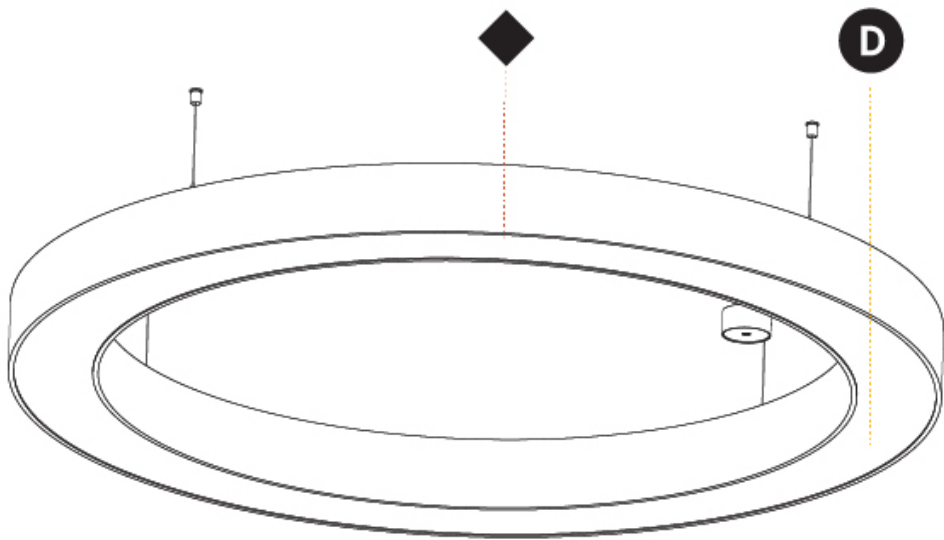

A30233-

PROJECT _____

TYPE _____

SPECIFIER _____

QUANTITY _____

DATE _____