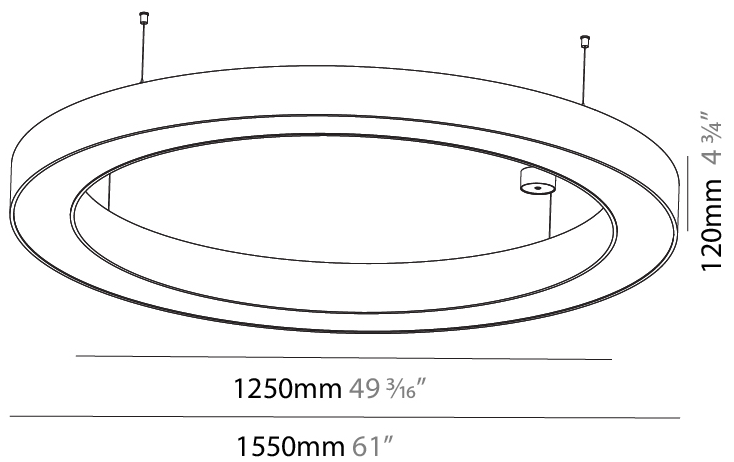

GENERAL

Series: Glorious
Subseries: Glorious
Brand: Prolicht
Division: Architectural
Mounting Type: Suspension
Mounting Location: Ceiling
Subcategory: Ambient

PHYSICAL

Shape: Round
Diameter (mm): 1550
Diameter (in): 61
Height (mm): 120
Height (in): 4 ³/₄
Max. Overall Height (mm): 2120
Max. Overall Height (in): 83 ⁷/₁₆
Light Distribution: Direct / Indirect
Weight (kg): 16.737
Weight (lbs): 36.90
Diffuser: PMMA - Opal or Micro-Prism
Fixture Finish: SSR / BKV / CWI / CRY / HAB / LAG / UFT / ITA / RUA / RUR / MIC / FTG / MYG / TWT / LOD / PUS / FRO / FUP / KIA / POP / BLS / SPG / MEY / GOH / GUM / CHC / COM / ABZ / JAG / OBR / MOS / ROR
Fixture Material: Aluminum

ELECTRICAL

Lamp Type: LED (Zhaga Standard)
Input Wattage (W): 110
Total Output Wattage (W): 88 / 70.4 (3500K)
Dimming: Non-Dimming / Phase Dimming (120Vac only) / 0-10V Dimming
Driver Included: Yes
Driver Location: Integrated
Driver Type: Constant Current - 120 / 277Vac
Driver Class: Class 2
Input Voltage (V): 120 - 277
Constant Current (MA): 350 / 700/800 (3500K)

LED

Color Temperature (°K): 3000 / 3500 / 4000
Max. Delivered Lumen (lm): 6920 / 7164 / 7310 Direct / 4530 / 4938 / 4790 Indirect
CRI: >80 CRI
Efficiency (%): 68
Lamp Life (hrs): 50000

OPTICAL

RATINGS AND CERTIFICATIONS

Certified By: Certified for North American Standards
IP rating: IP20