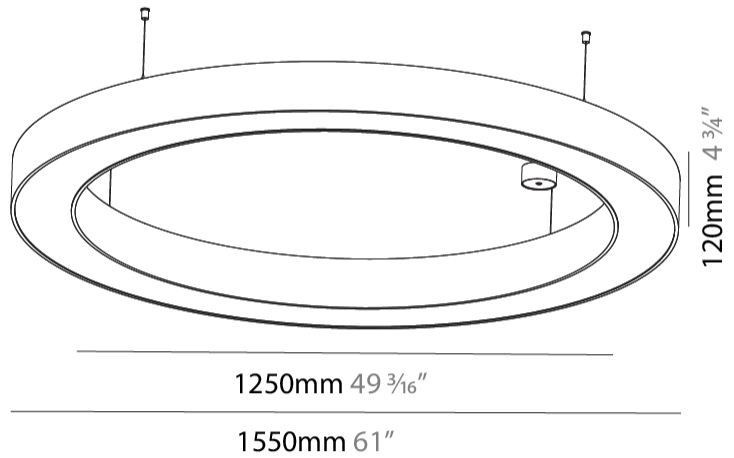

GENERAL

Series: Glorious
Subseries: Glorious
Brand: Prolicht
Division: Architectural
Mounting Type: Suspension
Mounting Location: Ceiling
Subcategory: Ambient

PHYSICAL

Shape: Round
Diameter (mm): 1550
Diameter (in): 61
Height (mm): 120
Height (in): 4 3/4
Max. Overall Height (mm): 2120
Max. Overall Height (in): 83 7/16
Light Distribution: Direct
Weight (kg): 16.737
Weight (lbs): 36.82
Diffuser: PMMA - Opal or Micro-Prism
Fixture Finish: SSR / BKV / CWI / CRY / HAB / LAG / UFT / ITA / RUA / RUR / MIC / FTG / MYG / TWT / LOD / PUS / FRO / FUP / KIA / POP / BLS / SPG / MEY / GOH / GUM / CHC / COM / ABZ / JAG / OBR / MOS / ROR
Fixture Material: Aluminum

ELECTRICAL

Lamp Type: LED (Zhaga Standard)
Input Wattage (W): 75
Total Output Wattage (W): 60 / 48 (3500K)
Dimming: Non-Dimming / Phase Dimming (120Vac only) / 0-10V Dimming
Driver Included: Yes
Driver Location: Integrated
Driver Type: Constant Current
Driver Class: Class 2
Input Voltage (V): 120 - 277
Constant Current (MA): 350 / 700/800 (3500K)

LED

Color Temperature (°K): 3000 / 3500 / 4000
Max. Delivered Lumen (lm): 6920 / 7164 / 7310
CRI: >80 CRI
Efficiency (%): 0.65
Lamp Life (hrs): 50000

OPTICAL

RATINGS AND CERTIFICATIONS

Certified By: Certified for North American Standards
IP rating: IP20