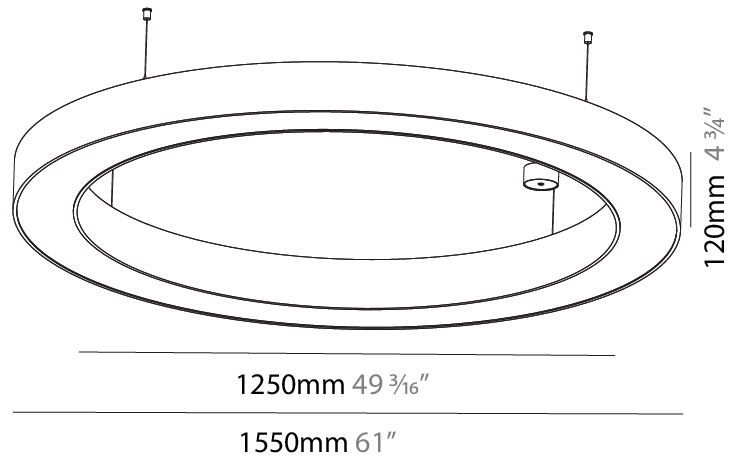

GENERAL

Series: Glorious
Subseries: Glorious
Brand: Prolicht
Division: Architectural
Mounting Type: Suspension
Mounting Location: Ceiling
Subcategory: Ambient

PHYSICAL

Shape: Round
Diameter (mm): 1550
Diameter (in): 61
Height (mm): 120
Height (in): 4 ¾
Max. Overall Height (mm): 2120
Max. Overall Height (in): 83 7/16
Light Distribution: Direct / Indirect
Weight (kg): 16.737
Weight (lbs): 36.90
Diffuser: PMMA - Opal or Micro-Prism
Fixture Finish: SSR / BKV / CWI / CRY / HAB / UFT / ITA / RUA / FTG / MYG / LOD / PUS / FRO / FUP / KIA / POP / BLS / SPG / MEY / GOH / GUM / CHC / COM / ABZ / JAG / OBR / MOS / ROR
Fixture Material: Aluminum

ELECTRICAL

Lamp Type: LED (Zhaga Standard)
Input Wattage (W): 110
Total Output Wattage (W): 88 / 70.4 (3500K)
Dimming: Non-Dimming / Phase Dimming (120Vac only) / 0-10V Dimming
Driver Included: Yes
Driver Location: Integrated
Driver Type: Constant Current - 120 / 277Vac
Driver Class: Class 2
Input Voltage (V): 120 - 277
Constant Current (MA): 350 / 700/800 (3500K)

LED

Color Temperature (°K): 3000 / 3500 / 4000
Max. Delivered Lumen (lm): 6920 / 7164 / 7310 Direct / 4530 / 4938 / 4790 Indirect
CRI: >80 CRI
Efficiency (%): 68
Lamp Life (hrs): 50000

OPTICAL

RATINGS AND CERTIFICATIONS

Certified By: Certified for North American Standards
IP rating: IP20