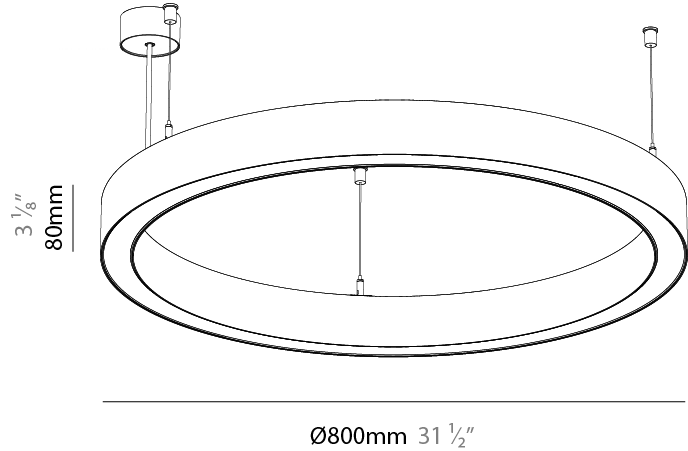

1. To build a product code in our configurator select the specify button on the base model # product page
2. To build a manual product code on this datasheet choose from the options listed below in blue font and add the suffix to the base model #

GENERAL

Series: Glorious
Subseries: Glorious 45
Partner: Prolicht
Division: Architectural
Installation: Suspension
Product Type: Pendant
Mounting Location: Ceiling
Light Distribution: Direct / Indirect

PHYSICAL

Shape: Round
Diameter (mm): 800
Diameter (in): 31 1/2
Height (mm): 76
Height (in): 3
Weight (kg): 5.6
Diffuser: PMMA - Opal / Microprism / Clear Microprism
Fixture Finish: SSR / BKV / CWI / CRY / HAB / UFT / ITA / RUA / FTG / MYG / LOD / PUS / FRO / FUP / KIA / POP / BLS / SPG / MEY / GOH / CHC / COM / ABZ / JAG / OBR / MOS / ROR
Fixture Material: PMMA / Aluminum
Cable Details: 2000mm/78 3/4" or 6000mm/236 1/4" Cable Transparent

ELECTRICAL

Lamp Type: LED
Input Wattage (W): 43.9
Total Output Wattage (W): 40
Dimming: Non-Dimmable
Driver Included: Yes
Driver Location: Integrated
Driver Type: Constant Current - Universal
Driver Class: Class 2
Input Voltage (V): 120 - 277

LED

Color Temperature (°K): 2700 / 3000 / 3500 / 4000
Max. Delivered Lumen (lm): Max 5650
Nominal Lumen (lm): Max 7431
CRI: >90 CRI
Lamp Life (hrs): 50000

OPTICAL

Adjustability: Fixed

RATINGS AND CERTIFICATIONS

Certified By: Certified for North American Standards
IP rating: IP40