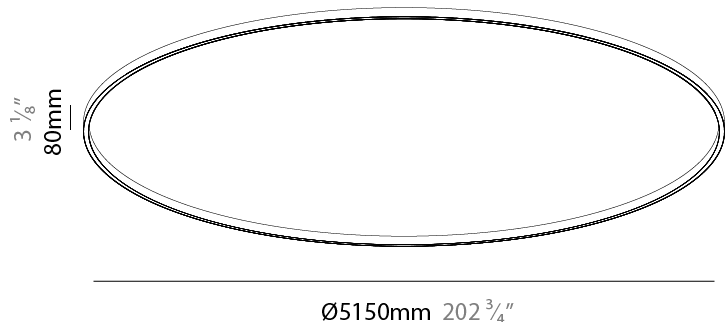

GLORIOUS 45 SURFACE

A3D424-HE-

base number   Color   Finishes   Diffuser
Temperature   (Diamond)   Options

1. To build a product code in our configurator select the specify button on the base model # product page
2. To build a manual product code on this datasheet choose from the options listed below in blue font and add the suffix to the base model #

GENERAL

Series: Glorious
Subseries: Glorious 45
Partner: Prolicht
Division: Architectural
Installation: Surface
Product Type: Ceiling Surface
Mounting Location: Ceiling
Light Distribution: Direct

PHYSICAL

Shape: Round
Diameter (mm): 5150
Diameter (in): 202 3/4
Height (mm): 76
Height (in): 3
Weight (kg): 4
Diffuser: [PMMA - Opal / Microprism / Clear Microprism](#)
Fixture Finish: [SSR / BKV / CWI / CRY / HAB / UFT / ITA / RUA / FTG / MYG / LOD / PUS / FRO / FUP / KIA / POP / BLS / SPG / MEY / GOH / CHC / COM / ABZ / JAG / OBR / MOS / ROR](#)
Fixture Material: [PMMA / Aluminum](#)

ELECTRICAL

Lamp Type: LED
Input Wattage (W): 167.2
Total Output Wattage (W): 151.8
Dimming: Non-Dimmable
Driver Included: Yes
Driver Location: Integrated
Driver Type: Constant Current - Universal
Driver Class: Class 2
Input Voltage (V): 120 - 277

LED

[Color Temperature (°K): 2700 / 3000 / 3500 / 4000](#)
Max. Delivered Lumen (lm): Max 20121
Nominal Lumen (lm): Max 28307
CRI: >90 CRI
Lamp Life (hrs): 50000

OPTICAL

Adjustability: Fixed

RATINGS AND CERTIFICATIONS

Certified By: Certified for North American Standards
IP rating: IP40