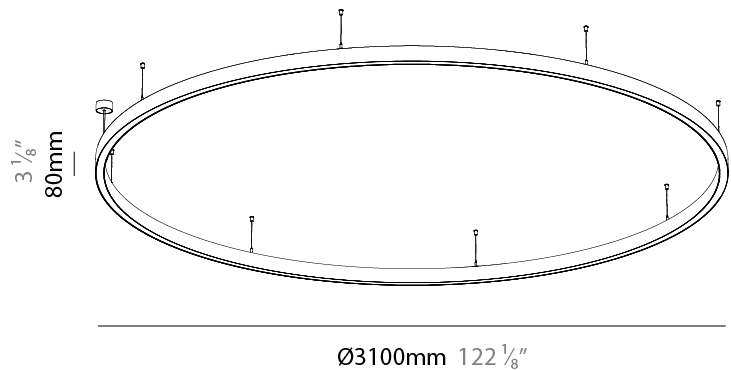

1. To build a product code in our configurator select the specify button on the base model # product page
2. To build a manual product code on this datasheet choose from the options listed below in blue font and add the suffix to the base model #

GENERAL

Series: Glorious
Subseries: Glorious 45
Partner: Prolicht
Division: Architectural
Installation: Suspension
Product Type: Pendant
Mounting Location: Ceiling
Light Distribution: Direct

PHYSICAL

Shape: Round
Diameter (mm): 3100
Diameter (in): 122 ¹/₈
Height (mm): 76
Height (in): 3
Weight (kg): 20
Diffuser: [PMMA - Opal / Microprism / Clear Microprism](#)
Fixture Finish: [SSR / BKV / CWI / CRY / HAB / UFT / ITA / RUA / FTG / MYG / LOD / PUS / FRO / FUP / KIA / POP / BLS / SPG / MEY / GOH / CHC / COM / ABZ / JAG / OBR / MOS / ROR](#)
Fixture Material: [PMMA / Aluminum](#)
Cable Details: [2000mm/78 3/4" or 6000mm/236 1/4" Cable Transparent](#)

ELECTRICAL

Lamp Type: LED
Input Wattage (W): 100.3
Total Output Wattage (W): 98.9
Dimming: Non-Dimmable
Driver Included: Yes
Driver Location: Integrated
Driver Type: Constant Current - Universal
Driver Class: Class 2
Input Voltage (V): 120 - 277

LED

[Color Temperature (°K): 2700 / 3000 / 3500 / 4000](#)
Max. Delivered Lumen (lm): Max 12072
Nominal Lumen (lm): Max 16984
CRI: >90 CRI
Lamp Life (hrs): 50000

OPTICAL

Adjustability: Fixed

RATINGS AND CERTIFICATIONS

Certified By: Certified for North American Standards
IP rating: IP40