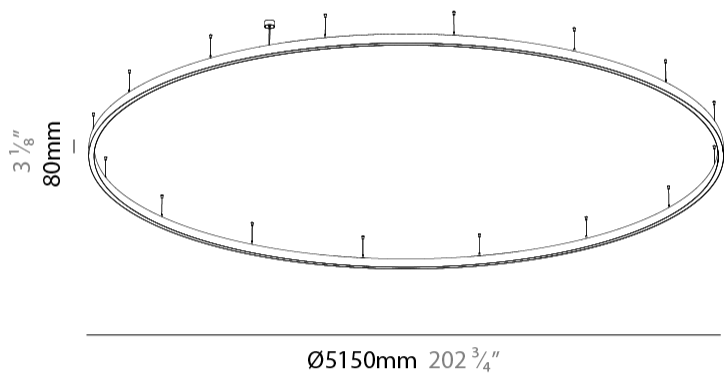

1. To build a product code in our configurator select the specify button on the base model # product page
2. To build a manual product code on this datasheet choose from the options listed below in blue font and add the suffix to the base model #

GENERAL

Series: Glorious
Subseries: Glorious 45
Partner: Prolicht
Division: Architectural
Installation: Suspension
Product Type: Pendant
Mounting Location: Ceiling
Light Distribution: Direct

PHYSICAL

Shape: Round
Diameter (mm): 5150
Diameter (in): 202 ³/₄
Height (mm): 76
Height (in): 3
Weight (kg): 35
Diffuser: [PMMA - Opal / Microprism / Clear Microprism](#)
Fixture Finish: [SSR / BKV / CWI / CRY / HAB / UFT / ITA / RUA / FTG / MYG / LOD / PUS / FRO / FUP / KIA / POP / BLS / SPG / MEY / GOH / CHC / COM / ABZ / JAG / OBR / MOS / ROR](#)
Fixture Material: [PMMA / Aluminum](#)
Cable Details: [2000mm/78 3/4" or 6000mm/236 1/4" Cable Transparent](#)

ELECTRICAL

Lamp Type: LED
Input Wattage (W): 167.2
Total Output Wattage (W): 151.8
Dimming: Non-Dimmable
Driver Included: Yes
Driver Location: Integrated
Driver Type: Constant Current - Universal
Driver Class: Class 2
Input Voltage (V): 120 - 277

LED

Color Temperature (°K): [2700 / 3000 / 3500 / 4000](#)
Max. Delivered Lumen (lm): Max 20121
Nominal Lumen (lm): Max 28307
CRI: >90 CRI
Lamp Life (hrs): 50000

OPTICAL

Adjustability: Fixed

RATINGS AND CERTIFICATIONS

Certified By: Certified for North American Standards
IP rating: IP40