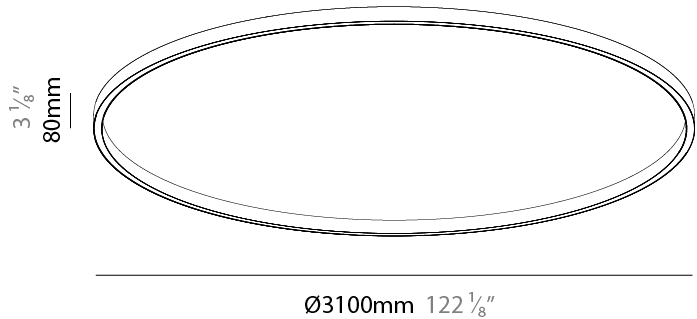

GLORIOUS 45 SURFACE

A3D422-HE-

base number   Color   Finishes   Diffuser
Temperature   (Diamond)   Options

1. To build a product code in our configurator select the specify button on the base model # product page
2. To build a manual product code on this datasheet choose from the options listed below in blue font and add the suffix to the base model #

GENERAL

Series: Glorious
Subseries: Glorious 45
Partner: Prolicht
Division: Architectural
Installation: Surface
Product Type: Ceiling Surface
Mounting Location: Ceiling
Light Distribution: Direct

PHYSICAL

Shape: Round
Diameter (mm): 3100
Diameter (in): 122 ¹/₈
Height (mm): 76
Height (in): 3
Weight (kg): 4
Diffuser: [PMMA - Opal / Microprism / Clear Microprism](#)
Fixture Finish: [SSR / BKV / CWI / CRY / HAB / UFT / ITA / RUA / FTG / MYG / LOD / PUS / FRO / FUP / KIA / POP / BLS / SPG / MEY / GOH / CHC / COM / ABZ / JAG / OBR / MOS / ROR](#)
Fixture Material: [PMMA / Aluminum](#)

ELECTRICAL

Lamp Type: LED
Input Wattage (W): 100.3
Total Output Wattage (W): 91.1
Dimming: Non-Dimmable
Driver Included: Yes
Driver Location: Integrated
Driver Type: Constant Current - Universal
Driver Class: Class 2
Input Voltage (V): 120 - 277

LED

[Color Temperature (°K): 2700 / 3000 / 3500 / 4000](#)
Max. Delivered Lumen (lm): Max 12072
Nominal Lumen (lm): Max 16984
CRI: >90 CRI
Lamp Life (hrs): 50000

OPTICAL

Adjustability: Fixed

RATINGS AND CERTIFICATIONS

Certified By: Certified for North American Standards
IP rating: IP40