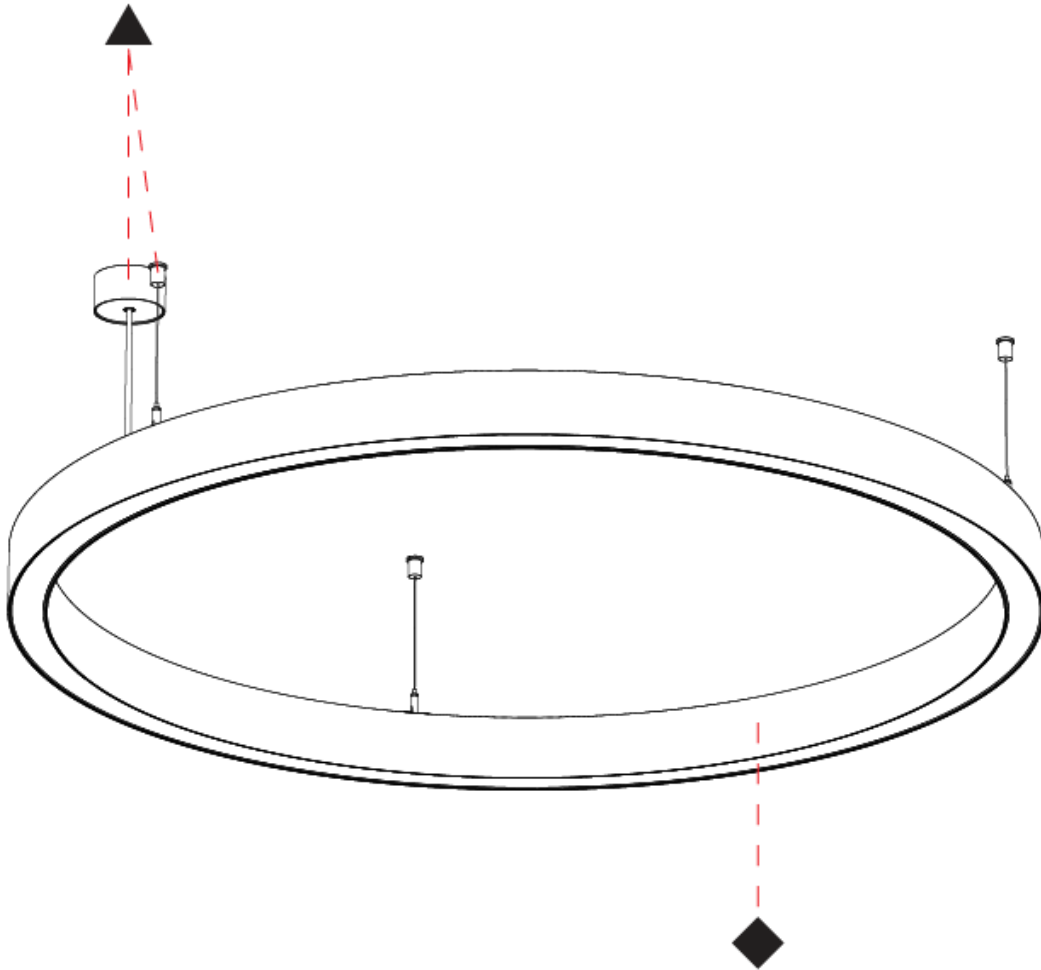

GLORIOUS 45 SUSPENSION

A3001090-HE-

PROJECT	_____
TYPE	_____
SPECIFIER	_____
QUANTITY	_____
DATE	_____

A