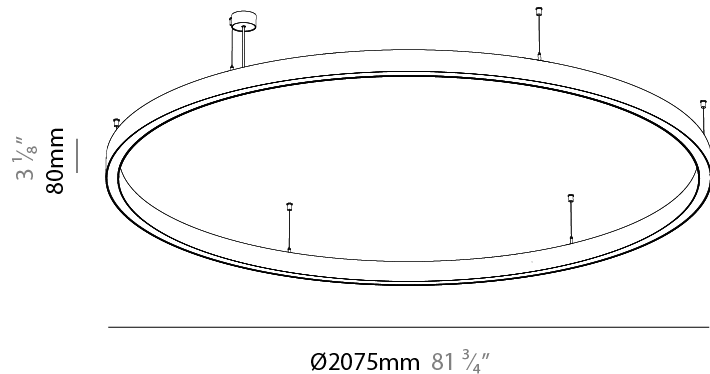

1. To build a product code in our configurator select the specify button on the base model # product page
2. To build a manual product code on this datasheet choose from the options listed below in blue font and add the suffix to the base model #

GENERAL

Series: Glorious
Subseries: Glorious 45
Partner: Prolicht
Division: Architectural
Installation: Suspension
Product Type: Pendant
Mounting Location: Ceiling
Light Distribution: Direct / Indirect

PHYSICAL

Shape: Round
Diameter (mm): 2075
Diameter (in): 81 ³/₄"
Height (mm): 76
Height (in): 3
Weight (kg): 14.5
Diffuser: PMMA - Opal / Microprism / Clear Microprism
Fixture Finish: SSR / BKV / CWI / CRY / HAB / UFT / ITA / RUA / FTG / MYG / LOD / PUS / FRO / FUP / KIA / POP / BLS / SPG / MEY / GOH / CHC / COM / ABZ / JAG / OBR / MOS / ROR
Fixture Material: PMMA / Aluminum
Cable Details: 2000mm/78 3/4" or 6000mm/236 1/4" Cable Transparent

ELECTRICAL

Lamp Type: LED
Input Wattage (W): 109.7
Total Output Wattage (W): 100
Dimming: Non-Dimmable
Driver Included: Yes
Driver Location: Integrated
Driver Type: Constant Current - Universal
Driver Class: Class 2
Input Voltage (V): 120 - 277

LED

Color Temperature (°K): 2700 / 3000 / 3500 / 4000
Max. Delivered Lumen (lm): Max 14065
Nominal Lumen (lm): Max 18577
CRI: >90 CRI
Lamp Life (hrs): 50000

OPTICAL

Adjustability: Fixed

RATINGS AND CERTIFICATIONS

Certified By: Certified for North American Standards
IP rating: IP40