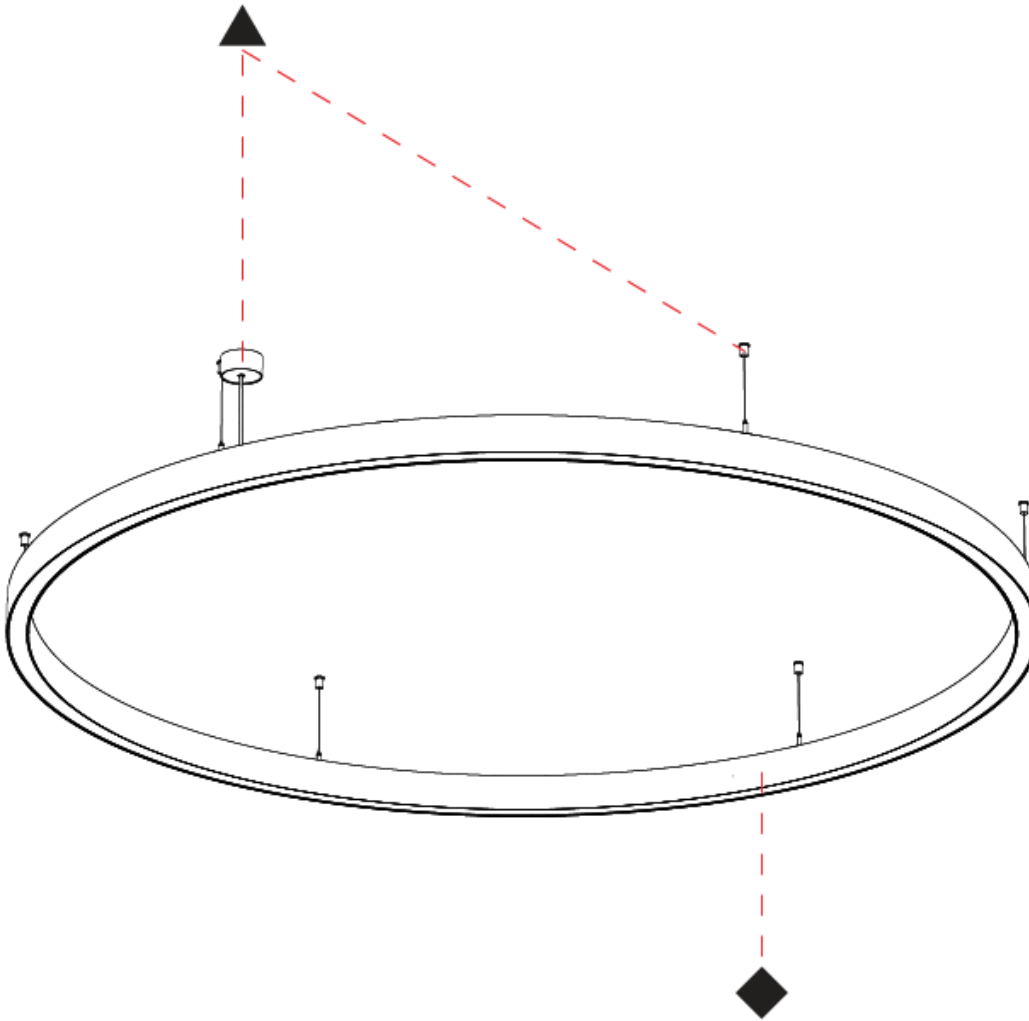

GLORIOUS 45 SUSPENSION

A3001094-HE-

PROJECT _____

TYPE _____

SPECIFIER _____

QUANTITY _____

DATE _____

A