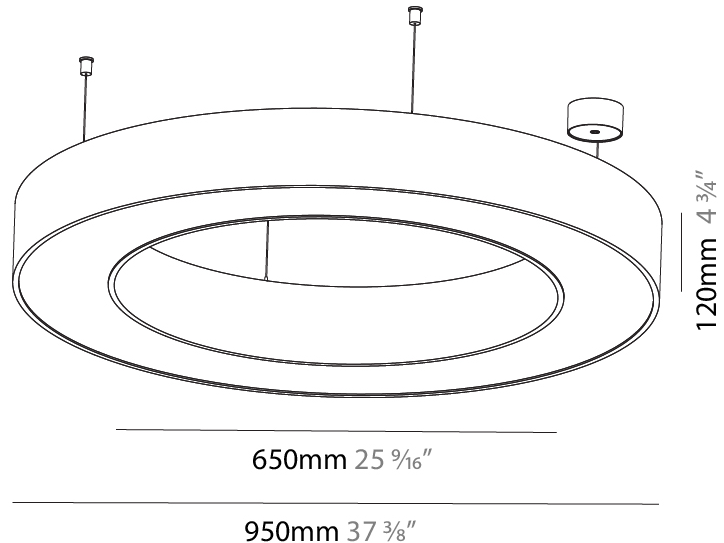

GENERAL

Series: Glorious
Subseries: Glorious
Brand: Prolight
Division: Architectural
Mounting Type: Suspension
Mounting Location: Ceiling
Subcategory: Ambient

PHYSICAL

Shape: Round
Diameter (mm): 950
Diameter (in): 37 ³/₈
Height (mm): 120
Height (in): 4 ³/₄
Max. Overall Height (mm): 2120
Max. Overall Height (in): 83 ⁷/₁₆
Light Distribution: Direct
Weight (kg): 9.172
Weight (lbs): 20.22
Diffuser: [PMMA - Opal or Micro-Prism](#)
Fixture Finish: [SSR / BKV / CWI / CRY / HAB / UFT / ITA / RUA / FTG / MYG / LOD / PUS / FRO / FUP / KIA / POP / BLS / SPG / MEY / GOH / GUM / CHC / COM / ABZ / JAG / OBR / MOS / ROR](#)
Fixture Material: Aluminum

ELECTRICAL

Lamp Type: LED (Zhaga Standard)
Input Wattage (W): 45
Total Output Wattage (W): 36 / 28.8 (3500K)
Dimming: [Non-Dimming / Phase Dimming (120Vac only) / 0-10V Dimming](#)
Driver Included: Yes
Driver Location: Integrated
Driver Type: Constant Current
Driver Class: Class 2
Input Voltage (V): 120 - 277
Constant Current (MA): 350 / 900 (3500K)

LED

[Color Temperature (°K): 3000 / 3500 / 4000](#)
Max. Delivered Lumen (lm): 4150 / 4302 / 4390
CRI: >80 CRI
Efficiency (%): 65
Lamp Life (hrs): 50000

OPTICAL

RATINGS AND CERTIFICATIONS

Certified By: Certified for North American Standards
IP rating: IP20