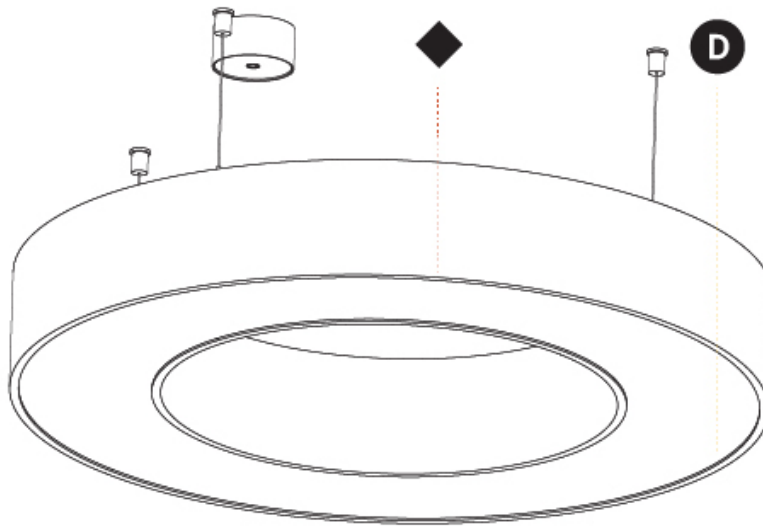

A30201-

PROJECT _____

TYPE _____

SPECIFIER _____

QUANTITY _____

DATE _____