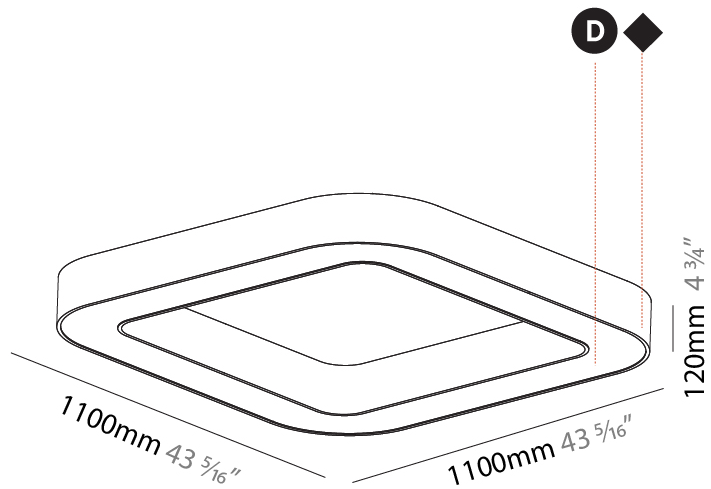

GENERAL

Series: Glorious
Subseries: Glorious Quantum
Brand: Prolicht
Division: Architectural
Mounting Type: Surface
Mounting Location: Ceiling
Subcategory: Ambient

PHYSICAL

Shape: Square
Length (mm): 1100
Length (in): 43 5/16
Width (mm): 1100
Width (in): 43 5/16
Height (mm): 120
Height (in): 4 3/4
Light Distribution: Direct
Weight (kg): 14.2
Weight (lbs): 31.24
Diffuser: [PMMA - Opal or Micro-Prism](#)
Fixture Finish: [SSR / BKV / CWI / CRY / HAB / LAG / UFT / ITA / RUA / RUR / MIC / FTG / MYG / TWT / LOD / PUS / FRO / FUP / KIA / POP / BLS / SPG / MEY / GOH / GUM / CHC / COM / ABZ / JAG / OBR / MOS / ROR](#)
Fixture Material: Aluminum

ELECTRICAL

Lamp Type: LED (Zhaga Standard)
Input Wattage (W): 60
Total Output Wattage (W): 48 / 38.4 (3500K)
Dimming: [Non-Dimming / Phase Dimming (120Vac only) / 0-10V Dimming](#)
Driver Included: Yes
Driver Location: Integrated
Driver Type: Constant Current - 120 / 277Vac
Driver Class: Class 2
Input Voltage (V): 120 - 277
Constant Current (MA): 350 / 1200 (3500K)

LED

[Color Temperature (°K): 3000 / 3500 / 4000](#)
Max. Delivered Lumen (lm): 5540 / 5733 / 5850
CRI: >80 CRI
Efficiency (%): 65
Lamp Life (hrs): 50000

OPTICAL

RATINGS AND CERTIFICATIONS

Certified By: Certified for North American Standards
IP rating: IP20