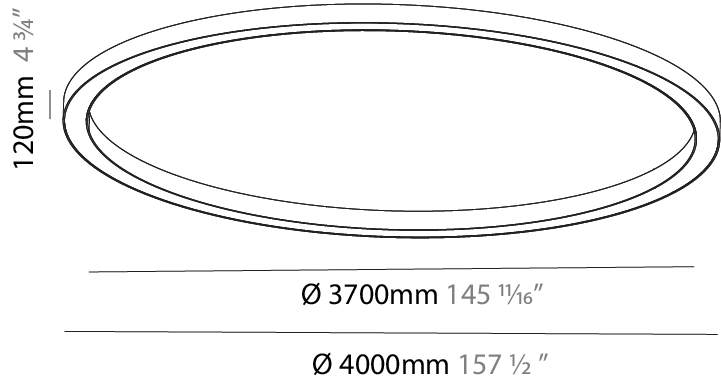

1. To build a product code in our configurator select the specify button on the base model # product page
2. To build a manual product code on this datasheet choose from the options listed below in blue font and add the suffix to the base model #

GENERAL

Series: Glorious
Subseries: Glorious
Brand: Prolight
Division: Architectural
Mounting Type: Surface
Mounting Location: Ceiling
Subcategory: Ambient

PHYSICAL

Shape: Round
Diameter (mm): 4000
Diameter (in): 157 1/2
Height (mm): 120
Height (in): 4 3/4
Light Distribution: Direct
Weight (kg): 49.661
Weight (lbs): 109.25
Diffuser: PMMA - Opal
Fixture Finish: SSR / BKV / CWI / CRY / HAB / LAG / UFT / ITA / RUA / RUR / MIC / FTG / MYG / TWT / LOD / PUS / FRO / FUP / KIA / POP / BLS / SPG / MEY / GOH / GUM / CHC / COM / ABZ / JAG / OBR / MOS / ROR
Fixture Material: Aluminum

ELECTRICAL

Lamp Type: LED (Zhaga Standard)
Input Wattage (W): 200
Total Output Wattage (W): 160 / 128 (3500K)
Dimming: Non-Dimming / Phase Dimming (120Vac only) / 0-10V Dimming
Driver Included: Yes
Driver Location: Integrated
Driver Type: Constant Current - 120 / 277Vac
Driver Class: Class 2
Input Voltage (V): 120 - 277
Constant Current (MA): 350 / 1000 (3500K)

LED

Color Temperature (°K): 3000 / 3500 / 4000
Max. Delivered Lumen (lm): 18460 / 19110 / 19500
CRI: >80 CRI
Efficiency (%): 65
Lamp Life (hrs): 50000

OPTICAL

RATINGS AND CERTIFICATIONS

Certified By: Certified for North American Standards
IP rating: IP20