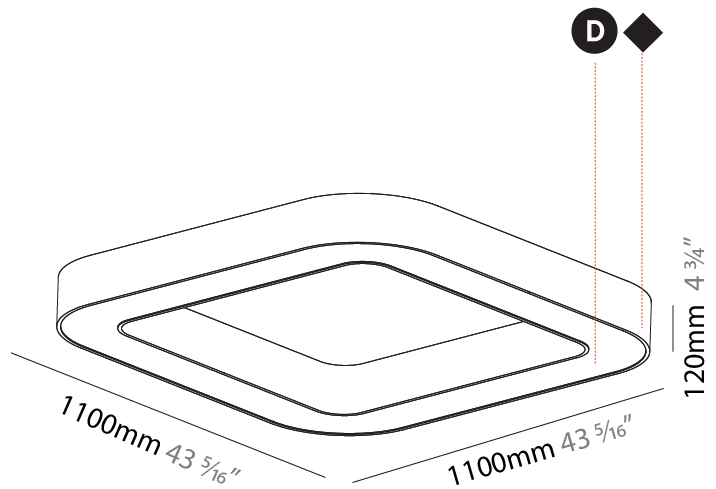

GENERAL

Series: Glorious
Subseries: Glorious Quantum
Brand: Prolicht
Division: Architectural
Mounting Type: Surface
Mounting Location: Ceiling
Subcategory: Ambient

PHYSICAL

Shape: Square
Length (mm): 1100
Length (in): 43 ⁵/₁₆"
Width (mm): 1100
Width (in): 43 ⁵/₁₆"
Height (mm): 120
Height (in): 4 ³/₄"
Light Distribution: Direct
Weight (kg): 14.2
Weight (lbs): 31.24
Diffuser: [PMMA - Opal or Micro-Prism](#)
Fixture Finish: [SSR / BKV / CWI / CRY / HAB / LAG / UFT / ITA / RUA / RUR / MIC / FTG / MYG / TWT / LOD / PUS / FRO / FUP / KIA / POP / BLS / SPG / MEY / GOH / GUM / CHC / COM / ABZ / JAG / OBR / MOS / ROR](#)
Fixture Material: Aluminum

ELECTRICAL

Lamp Type: LED (Zhaga Standard)
Input Wattage (W): 60
Total Output Wattage (W): 48 / 38.4 (3500K)
Dimming: [Non-Dimming / Phase Dimming (120Vac only) / 0-10V Dimming](#)
Driver Included: Yes
Driver Location: Integrated
Driver Type: Constant Current - 120 / 277Vac
Driver Class: Class 2
Input Voltage (V): 120 - 277
Constant Current (MA): 350 / 1200 (3500K)

LED

[Color Temperature (°K): 3000 / 3500 / 4000](#)
Max. Delivered Lumen (lm): 5540 / 5733 / 5850
CRI: >80 CRI
Efficiency (%): 65
Lamp Life (hrs): 50000

OPTICAL

RATINGS AND CERTIFICATIONS

Certified By: Certified for North American Standards
IP rating: IP20