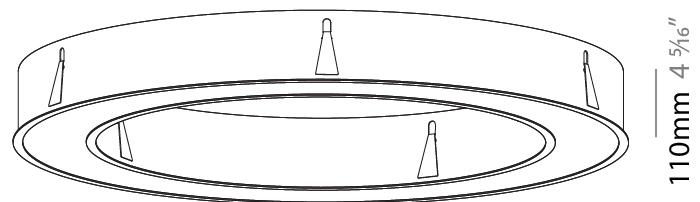

GENERAL

Series: Glorious
 Subseries: Glorious
 Brand: Prolicht
 Division: Architectural
 Mounting Type: Recessed
 Mounting Location: Ceiling
 Subcategory: Ambient

PHYSICAL

Shape: Round
 Diameter (mm): 1270
 Diameter (in): 50
 Height (mm): 110
 Height (in): 4 ⁵/₁₆
 Min. Recessing Depth (mm): 120
 Min. Recessing Depth (in): 4 ³/₄
 Light Distribution: Direct
 Weight (kg): 15.446
 Weight (lbs): 34.05
 Diffuser: PMMA - Opal or Micro-Prism
 Fixture Finish: SSR / BKV / CWI / CRY / HAB / LAG / UFT / ITA / RUA / RUR / MIC / FTG / MYG / TWT / LOD / PUS / FRO / FUP / KIA / POP / BLS / SPG / MEY / GOH / GUM / CHC / COM / ABZ / JAG / OBR / MOS / ROR
 Fixture Material: Aluminum
 Cut-out Measurements: 1260mm / 49 5/8" x 940mm / 37"

PROJECT
TYPE
SPECIFIER
QUANTITY
DATE

Ø 928mm 36 ⁹/₁₆"

Ø 1270mm 50 "

110mm 4 ⁵/₁₆"

1260mm x 940mm
49 5/8" x 37"

120mm
4 3/4"

10 - 15mm
3/8" - 9/16"

A37507-