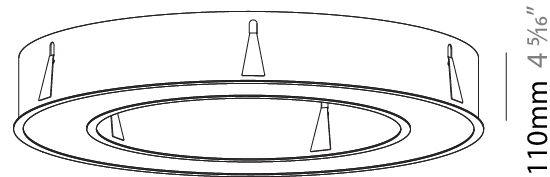

GENERAL

Series: Glorious
 Subseries: Glorious
 Brand: Prolicht
 Division: Architectural
 Mounting Type: Recessed
 Mounting Location: Ceiling
 Subcategory: Ambient

PHYSICAL

Shape: Round
 Diameter (mm): 970
 Diameter (in): 38 ³/₁₆
 Height (mm): 110
 Height (in): 4 ⁵/₁₆
 Min. Recessing Depth (mm): 120
 Min. Recessing Depth (in): 4 ³/₄
 Light Distribution: Direct
 Weight (kg): 11.164
 Weight (lbs): 24.61
 Diffuser: PMMA - Opal or Micro-Prism
 Fixture Finish: SSR / BKV / CWI / CRY / HAB / LAG / UFT / ITA / RUA / RUR / MIC / FTG / MYG / TWT / LOD / PUS / FRO / FUP / KIA / POP / BLS / SPG / MEY / GOH / GUM / CHC / COM / ABZ / JAG / OBR / MOS / ROR
 Fixture Material: Aluminum
 Cut-out Measurements: 960mm / 37 13/16" x 640mm / 25 3/16"

PROJECT
TYPE
SPECIFIER
QUANTITY
DATE

110mm 4 ⁵/₁₆"

Ø 628mm 24 ³/₄"

Ø 970mm 38 ³/₁₆ "

960mm x 640mm
37 ¹³/₁₆" x 25 ³/₁₆"

120mm
4 ³/₄"

10 - 15mm
³/₈" - ⁹/₁₆"

A37505-