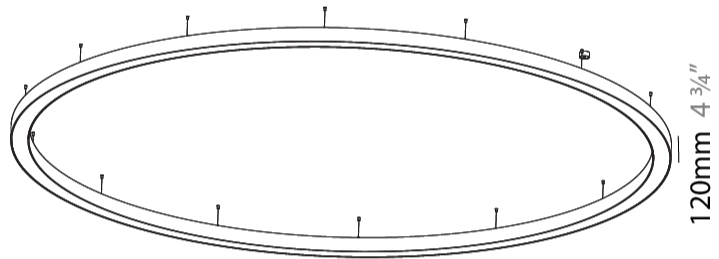

GENERAL

Series: Glorious
 Subseries: Glorious
 Brand: Prolight
 Division: Architectural
 Mounting Type: Suspension
 Mounting Location: Ceiling
 Subcategory: Ambient

PHYSICAL

Shape: Round
 Diameter (mm): 5400
 Diameter (in): 212 5/8
 Depth (mm): 120
 Depth (in): 4 3/4
 Max. Overall Height (mm): 2120
 Max. Overall Height (in): 83 7/16
 Light Distribution: Direct
 Weight (kg): 69.5
 Weight (lbs): 152.9
 Diffuser: PMMA - Opal or Micro-Prism
 Fixture Finish: SSR / BKV / CWI / CRY / HAB / UFT / ITA / RUA / FTG / MYG / LOD / PUS / FRO / FUP / KIA / POP / BLS / SPG / MEY / GOH / GUM / CHC / COM / ABZ / JAG / OBR / MOS / ROR
 Fixture Material: Aluminum

5100mm 200 13/16"

5400mm 212 5/8"

A30188-

PROJECT _____

TYPE _____

SPECIFIER _____

QUANTITY _____

DATE _____

GENERAL

Series: Glorious
Subseries: Glorious
Brand: Prolicht
Division: Architectural
Mounting Type: Surface
Mounting Location: Ceiling

PHYSICAL

Diameter (mm): 5400
Diameter (in): 212 ⁵ / ₈
Height (mm): 120
Height (in): 4 ³ / ₄
Light Distribution: Direct
Weight (kg): 68
Weight (lbs): 149.6
Diffuser: PMMA - Opal
Fixture Finish: SSR / BKV / CWI / CRY / HAB / UFT / ITA / RUA / FTG / MYG / LOD / PUS / FRO / FUP / KIA / POP / BLS / SPG / MEY / GOH / GUM / CHC / COM / ABZ / JAG / OBR / MOS / ROR
Fixture Material: Aluminum

120mm 4 ³/₄"

Ø 5100mm 200 ¹³/₁₆"

Ø 5400mm 212 ⁵/₈"

A32920-

PROJECT

TYPE

SPECIFIER

QUANTITY