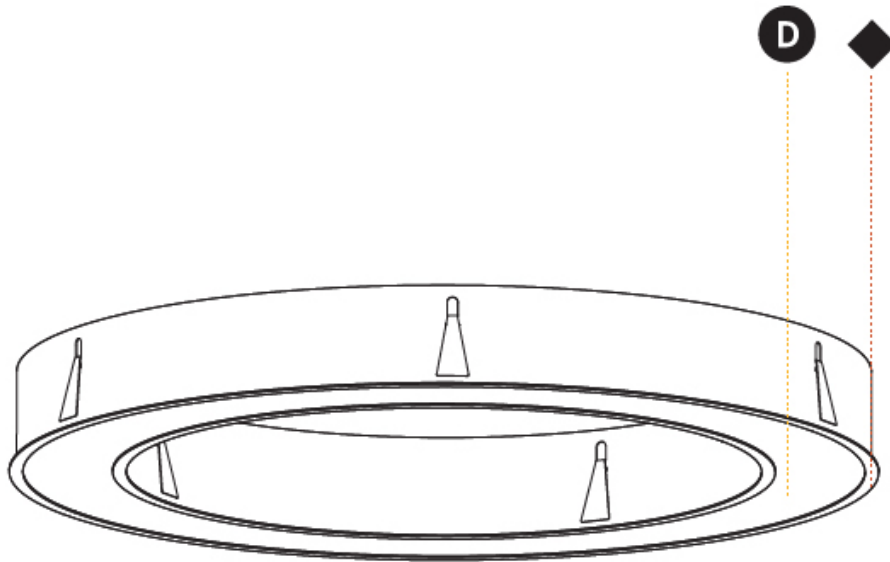

A37507-

PROJECT _____

TYPE _____

SPECIFIER _____

QUANTITY _____

DATE _____