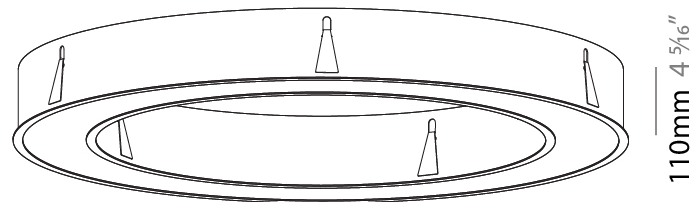

GENERAL

Series: Glorious
Subseries: Glorious
Brand: Prolicht
Division: Architectural
Mounting Type: Recessed
Mounting Location: Ceiling
Subcategory: Ambient

PHYSICAL

Shape: Round
Diameter (mm): 1270
Diameter (in): 50
Height (mm): 110
Height (in): 4 ⁵/₁₆
Min. Recessing Depth (mm): 120
Min. Recessing Depth (in): 4 ³/₄
Light Distribution: Direct
Weight (kg): 15.446
Weight (lbs): 34.05
Diffuser: PMMA - Opal or Micro-Prism
Fixture Finish: SSR / BKV / CWI / CRY / HAB / LAG / UFT / ITA / RUA / RUR / MIC / FTG / MYG / TWT / LOD / PUS / FRO / FUP / KIA / POP / BLS / SPG / MEY / GOH / GUM / CHC / COM / ABZ / JAG / OBR / MOS / ROR
Fixture Material: Aluminum
Cut-out Measurements: 1260mm / 49 5/8" x 940mm / 37"

ELECTRICAL

Lamp Type: LED (Zhaga Standard)
Input Wattage (W): 60
Total Output Wattage (W): 48 / 38.4 (3500K)
Dimming: 0-10V Dimming / Phase Dimming (120Vac Only)
Driver Included: Yes
Driver Location: Integrated
Driver Type: Constant Current - 120 / 277Vac
Driver Class: Class 2
Input Voltage (V): 120 - 277
Constant Current (MA): 350 / 600 (3500K)

LED

Color Temperature (°K): 3000 / 3500 / 4000
Max. Delivered Lumen (lm): 5540 / 5733 / 5850
CRI: >80 CRI
Efficiency (%): 65
Lamp Life (hrs): 50000

OPTICAL

RATINGS AND CERTIFICATIONS

Certified By: Certified for North American Standards
IP rating: IP20

PROJECT
TYPE
SPECIFIER
QUANTITY
DATE

Ø 928mm 36 ⁹/₁₆"

Ø 1270mm 50 "

110mm 4 ⁵/₁₆"

1260mm x 940mm
49 ⁵/₈" x 37"

120mm
4 ³/₄"

10 - 15mm
³/₈" - ⁹/₁₆"