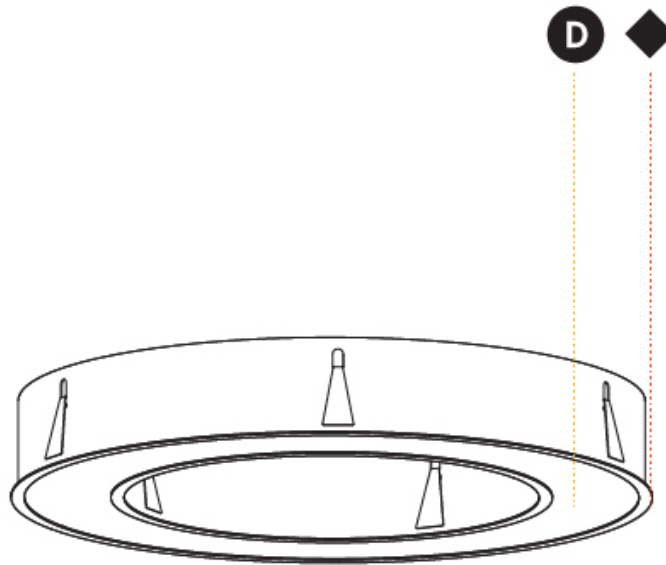

A37505-

PROJECT

TYPE

SPECIFIER

QUANTITY

DATE