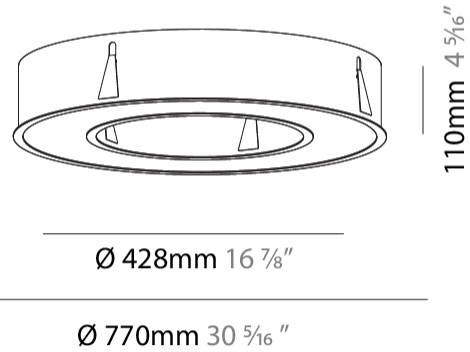

GENERAL

Series: Glorious
Subseries: Glorious
Brand: Prolicht
Division: Architectural
Mounting Type: Recessed
Mounting Location: Ceiling
Subcategory: Ambient

PHYSICAL

Shape: Round
Diameter (mm): 770
Diameter (in): 30 ⁵/₁₆
Height (mm): 110
Height (in): 4 ⁵/₁₆
Min. Recessing Depth (mm): 120
Min. Recessing Depth (in): 4 ³/₄
Light Distribution: Direct
Weight (kg): 9.285
Weight (lbs): 20.47
Diffuser: PMMA - Opal or Micro-Prism
Fixture Finish: SSR / BKV / CWI / CRY / HAB / LAG / UFT / ITA / RUA / RUR / MIC / FTG / MYG / TWT / LOD / PUS / FRO / FUP / KIA / POP / BLS / SPG / MEY / GOH / GUM / CHC / COM / ABZ / JAG / OBR / MOS / ROR
Fixture Material: Aluminum
Cut-out Measurements: 760mm / 29 15/16" x 440mm / 17 5/16"

ELECTRICAL

Lamp Type: LED (Zhaga Standard)
Input Wattage (W): 30
Total Output Wattage (W): 24 / 19.2 (3500K)
Dimming: Non-Dimming / Phase Dimming (120Vac only) / 0-10V Dimming
Driver Included: Yes
Driver Location: Integrated
Driver Type: Constant Current - 120 / 277Vac
Driver Class: Class 2
Input Voltage (V): 120 - 277
Constant Current (MA): 350 / 600 (3500K)

LED

Color Temperature (°K): 3000 / 3500 / 4000
Max. Delivered Lumen (lm): 2770 / 2862 / 2920
CRI: >80 CRI
Efficiency (%): 65
Lamp Life (hrs): 50000

OPTICAL

RATINGS AND CERTIFICATIONS

Certified By: Certified for North American Standards
IP rating: IP20

760mm x 440mm
29 15/16" x 17 5/16"

120mm
4 3/4"

10 - 15mm
3/8" - 9/16"