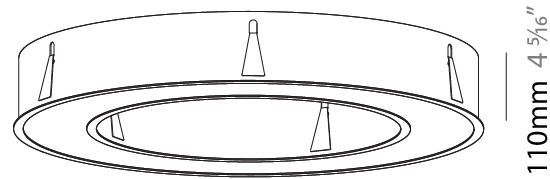

GENERAL

Series: Glorious
Subseries: Glorious
Brand: Prolicht
Division: Architectural
Mounting Type: Recessed
Mounting Location: Ceiling
Subcategory: Ambient

PHYSICAL

Shape: Round
Diameter (mm): 970
Diameter (in): 38 ³/₁₆
Height (mm): 110
Height (in): 4 ⁵/₁₆
Min. Recessing Depth (mm): 120
Min. Recessing Depth (in): 4 ³/₄
Light Distribution: Direct
Weight (kg): 11.164
Weight (lbs): 24.61
Diffuser: PMMA - Opal or Micro-Prism
Fixture Finish: SSR / BKV / CWI / CRY / HAB / LAG / UFT / ITA / RUA / RUR / MIC / FTG / MYG / TWT / LOD / PUS / FRO / FUP / KIA / POP / BLS / SPG / MEY / GOH / GUM / CHC / COM / ABZ / JAG / OBR / MOS / ROR
Fixture Material: Aluminum
Cut-out Measurements: 960mm / 37 13/16" x 640mm / 25 3/16"

ELECTRICAL

Lamp Type: LED (Zhaga Standard)
Input Wattage (W): 45
Total Output Wattage (W): 36 / 28.8 (3500K)
Dimming: 0-10V Dimming / Phase Dimming (120Vac Only)
Driver Included: Yes
Driver Location: Integrated
Driver Type: Constant Current - 120 / 277Vac
Driver Class: Class 2
Input Voltage (V): 120 - 277
Constant Current (MA): 350 / 900 (3500K)

LED

Color Temperature (°K): 3000 / 3500 / 4000
Max. Delivered Lumen (lm): 4150 / 4302 / 4390
CRI: >80 CRI
Efficiency (%): 65
Lamp Life (hrs): 50000

OPTICAL

RATINGS AND CERTIFICATIONS

Certified By: Certified for North American Standards
IP rating: IP20

PROJECT	
TYPE	
SPECIFIER	
QUANTITY	
DATE	

110mm 4 ⁵/₁₆"

Ø 628mm 24 ³/₄"

Ø 970mm 38 ³/₁₆ "

960mm x 640mm
37 13/16" x 25 3/16"

120mm
4 3/4"

10 - 15mm
3/8" - 9/16"