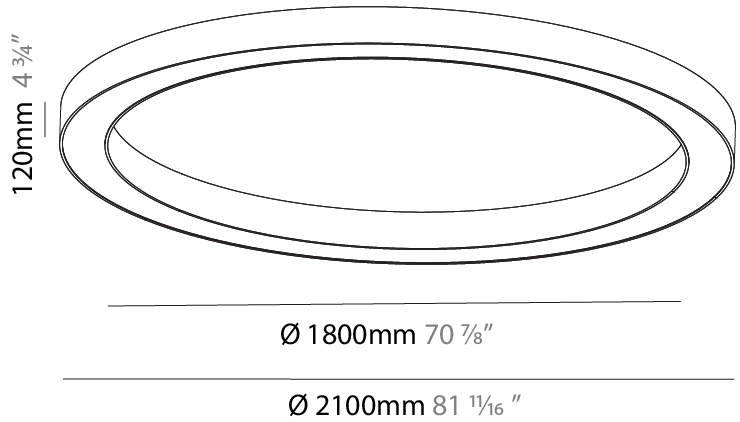

1. To build a product code in our configurator select the specify button on the base model # product page
2. To build a manual product code on this datasheet choose from the options listed below in blue font and add the suffix to the base model #

GENERAL

Series: Glorious
Subseries: Glorious
Brand: Prolight
Division: Architectural
Mounting Type: Surface
Mounting Location: Ceiling
Subcategory: Ambient

PHYSICAL

Shape: Round
Diameter (mm): 2100
Diameter (in): 82 11/16
Height (mm): 120
Height (in): 4 3/4
Light Distribution: Direct
Weight (kg): 25.133
Weight (lbs): 55.29
Diffuser: PMMA - Opal
Fixture Finish: SSR / BKV / CWI / CRY / HAB / LAG / UFT / ITA / RUA / RUR / MIC / FTG / MYG / TWT / LOD / PUS / FRO / FUP / KIA / POP / BLS / SPG / MEY / GOH / GUM / CHC / COM / ABZ / JAG / OBR / MOS / ROR
Fixture Material: Aluminum

ELECTRICAL

Lamp Type: LED (Zhaga Standard)
Input Wattage (W): 101
Total Output Wattage (W): 84 / 67.2 (3500K)
Dimming: Non-Dimming / Phase Dimming (120Vac only) / 0-10V Dimming
Driver Included: Yes
Driver Location: Integrated
Driver Type: Constant Current - 120 / 277Vac
Driver Class: Class 2
Input Voltage (V): 120 - 277
Constant Current (mA): 350 / 700 (3500K)

LED

Color Temperature (°K): 3000 / 3500 / 4000
Max. Delivered Lumen (lm): 9690 / 10035 / 10240
CRI: >80 CRI
Efficiency (%): 65
Lamp Life (hrs): 50000

OPTICAL

RATINGS AND CERTIFICATIONS

Certified By: Certified for North American Standards
IP rating: IP20