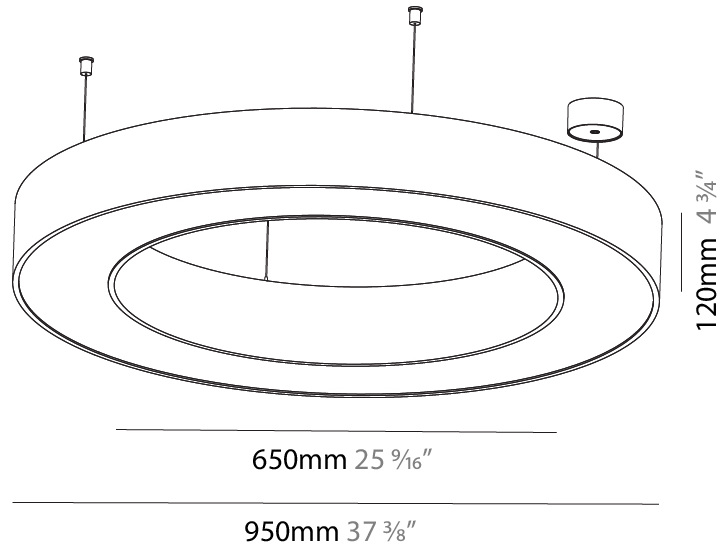

GENERAL

Series: Glorious
Subseries: Glorious
Brand: Prolight
Division: Architectural
Mounting Type: Suspension
Mounting Location: Ceiling
Subcategory: Ambient

PHYSICAL

Shape: Round
Diameter (mm): 950
Diameter (in): 37 ³/₈
Height (mm): 120
Height (in): 4 ³/₄
Max. Overall Height (mm): 2120
Max. Overall Height (in): 83 ⁷/₁₆
Light Distribution: Direct
Weight (kg): 9.172
Weight (lbs): 20.22
Diffuser: [PMMA - Opal or Micro-Prism](#)
Fixture Finish: [SSR / BKV / CWI / CRY / HAB / UFT / ITA / RUA / FTG / MYG / LOD / PUS / FRO / FUP / KIA / POP / BLS / SPG / MEY / GOH / GUM / CHC / COM / ABZ / JAG / OBR / MOS / ROR](#)
Fixture Material: Aluminum

ELECTRICAL

Lamp Type: LED (Zhaga Standard)
Input Wattage (W): 45
Total Output Wattage (W): 36 / 28.8 (3500K)
Dimming: [Non-Dimming / Phase Dimming (120Vac only) / 0-10V Dimming](#)
Driver Included: Yes
Driver Location: Integrated
Driver Type: Constant Current
Driver Class: Class 2
Input Voltage (V): 120 - 277
Constant Current (MA): 350 / 900 (3500K)

LED

[Color Temperature (°K): 3000 / 3500 / 4000](#)
Max. Delivered Lumen (lm): 4150 / 4302 / 4390
CRI: >80 CRI
Efficiency (%): 65
Lamp Life (hrs): 50000

OPTICAL

RATINGS AND CERTIFICATIONS

Certified By: Certified for North American Standards
IP rating: IP20

PROJECT _____
TYPE _____
SPECIFIER _____
QUANTITY _____
DATE _____