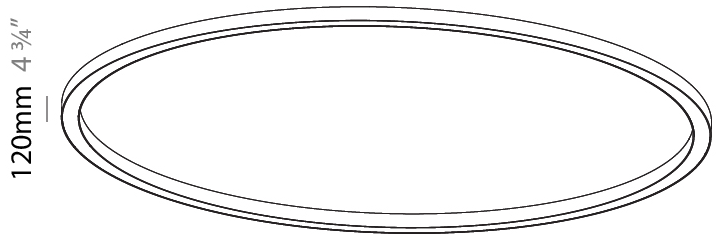

base number	LED	Color	Finishes
	Dimming	Temperature	(Diamond)

1. To build a product code in our configurator select the specify button on the base model # product page
2. To build a manual product code on this datasheet choose from the options listed below in blue font and add the suffix to the base model #

GENERAL

Series: Glorious
Subseries: Glorious
Brand: Prolicht
Division: Architectural
Mounting Type: Surface
Mounting Location: Ceiling

PHYSICAL

Diameter (mm): 5400
Diameter (in): 212 5/8
Height (mm): 120
Height (in): 4 3/4
Light Distribution: Direct
Weight (kg): 68
Weight (lbs): 149.6
Diffuser: PMMA - Opal
Fixture Finish: SSR / BKV / CWI / CRY / HAB / LAG / UFT / ITA / RUA / RUR / MIC / FTG / MYG / TWT / LOD / PUS / FRO / FUP / KIA / POP / BLS / SPG / MEY / GOH / GUM / CHC / COM / ABZ / JAG / OBR / MOS / ROR
Fixture Material: Aluminum

ELECTRICAL

Lamp Type: LED (Zhaga Standard)
Input Wattage (W): 280
Total Output Wattage (W): 224 / 179.2 (3500K)
Dimming: Non-Dimming / Phase Dimming (120Vac only) / 0-10V Dimming
Driver Included: Yes
Driver Location: Integrated
Driver Type: Constant Current - 120 / 277Vac
Driver Class: Class 2
Input Voltage (V): 120 - 277
Constant Current (MA): 350 / 800 (3500K)

LED

Color Temperature (°K): 3000 / 3500 / 4000
Max. Delivered Lumen (lm): 25840 / 26754 / 27300
CRI: >80 CRI
Efficiency (%): 65
Lamp Life (hrs): 50000

OPTICAL

RATINGS AND CERTIFICATIONS

Certified By: Certified for North American Standards
IP rating: IP20

120mm 4 3/4"

Ø 5100mm 200 13/16"

Ø 5400mm 212 5/8"