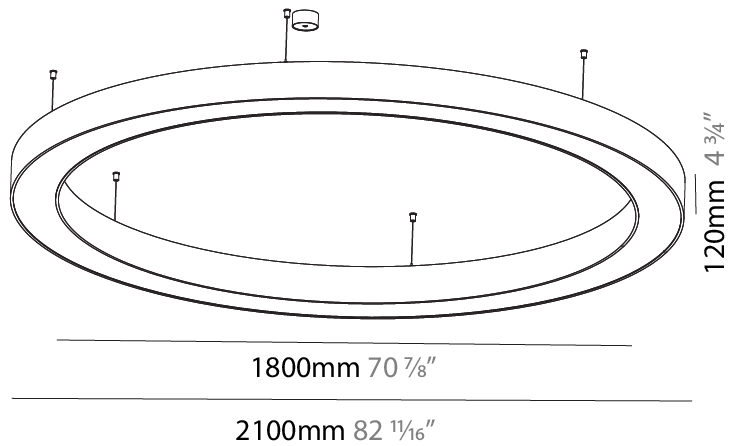

GENERAL

Series: Glorious
Subseries: Glorious
Brand: Prolight
Division: Architectural
Mounting Type: Suspension
Mounting Location: Ceiling
Subcategory: Ambient

PHYSICAL

Shape: Round
Diameter (mm): 2100
Diameter (in): 82 ¹¹/₁₆
Height (mm): 120
Height (in): 4 ³/₄
Max. Overall Height (mm): 2120
Max. Overall Height (in): 83 ⁷/₁₆
Light Distribution: Direct
Weight (kg): 25.9
Weight (lbs): 56.98
Diffuser: PMMA - Opal or Micro-Prism
Fixture Finish: [SSR / BKV / CWI / CRY / HAB / LAG / UFT / ITA / RUA / RUR / MIC / FTG / MYG / TWT / LOD / PUS / FRO / FUP / KIA / POP / BLS / SPG / MEY / GOH / GUM / CHC / COM / ABZ / JAG / OBR / MOS / ROR](#)
Fixture Material: Aluminum

ELECTRICAL

Lamp Type: LED (Zhaga Standard)
Input Wattage (W): 105
Total Output Wattage (W): 84 / 67.2 (3500K)
Dimming: [Non-Dimming / Phase Dimming (120Vac only) / 0-10V Dimming](#)
Driver Included: Yes
Driver Location: Integrated
Driver Type: Constant Current
Driver Class: Class 2
Input Voltage (V): 120 - 277
Constant Current (MA): 350 / 700 (3500K)

LED

[Color Temperature (°K): 3000 / 3500 / 4000](#)
Max. Delivered Lumen (lm): 9690 / 10035 / 10240
CRI: >80 CRI
Efficiency (%): 65
Lamp Life (hrs): 50000

OPTICAL

RATINGS AND CERTIFICATIONS

Certified By: Certified for North American Standards
IP rating: IP20