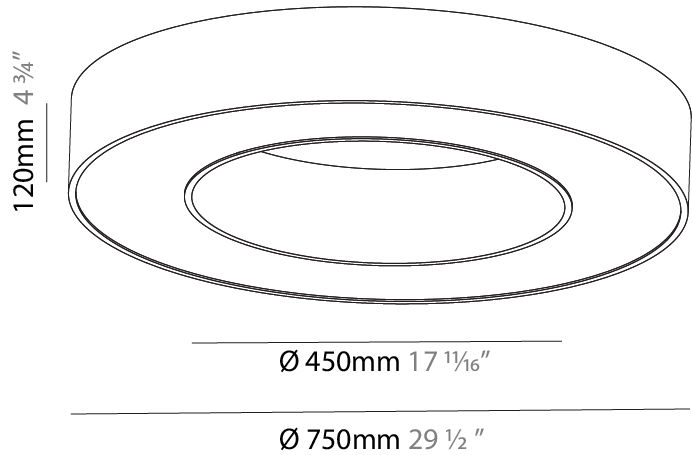

1. To build a product code in our configurator select the specify button on the base model # product page
2. To build a manual product code on this datasheet choose from the options listed below in blue font and add the suffix to the base model #

GENERAL

Series: Glorious
Subseries: Glorious
Brand: Prolicht
Division: Architectural
Mounting Type: Surface
Mounting Location: Ceiling
Subcategory: Ambient

PHYSICAL

Shape: Round
Diameter (mm): 750
Diameter (in): 29 1/2
Height (mm): 120
Height (in): 4 3/4
Light Distribution: Direct
Weight (kg): 7.044
Weight (lbs): 15.50
Diffuser: PMMA - Opal or Micro-Prism
Fixture Finish: SSR / BKV / CWI / CRY / HAB / UFT / ITA / RUA / FTG / MYG / LOD / PUS / FRO / FUP / KIA / POP / BLS / SPG / MEY / GOH / GUM / CHC / COM / ABZ / JAG / OBR / MOS / ROR
Fixture Material: Aluminum

ELECTRICAL

Lamp Type: LED (Zhaga Standard)
Input Wattage (W): 30
Total Output Wattage (W): 24 / 19.2 (3500K)
Dimming: Non-Dimming / Phase Dimming (120Vac only) / 0-10V Dimming
Driver Included: Yes
Driver Location: Integrated
Driver Type: Constant Current - 120 / 277Vac
Driver Class: Class 2
Input Voltage (V): 120 - 277
Constant Current (MA): 350 / 600 (3500K)

LED

Color Temperature (°K): 3000 / 3500 / 4000
Max. Delivered Lumen (lm): 2770 / 2862 / 2920
CRI: >80 CRI
Efficiency (%): 65
Lamp Life (hrs): 50000

OPTICAL

RATINGS AND CERTIFICATIONS

Certified By: Certified for North American Standards
IP rating: IP20