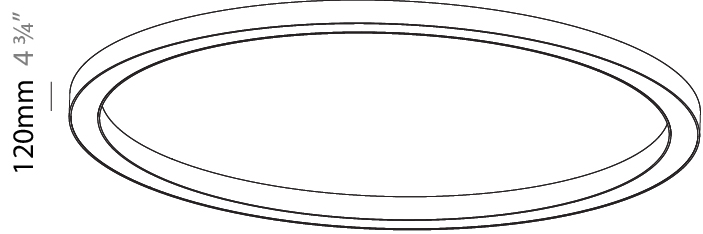

1. To build a product code in our configurator select the specify button on the base model # product page
2. To build a manual product code on this datasheet choose from the options listed below in blue font and add the suffix to the base model #

GENERAL

Series: Glorious
Subseries: Glorious
Brand: Prolicht
Division: Architectural
Mounting Type: Surface
Mounting Location: Ceiling
Subcategory: Ambient

PHYSICAL

Shape: Round
Diameter (mm): 3100
Diameter (in): 122 1/16
Height (mm): 120
Height (in): 4 3/4
Light Distribution: Direct
Weight (kg): 38.3
Weight (lbs): 84.26
Diffuser: PMMA - Opal
Fixture Finish: SSR / BKV / CWI / CRY / HAB / LAG / UFT / ITA / RUA / RUR / MIC / FTG / MYG / TWT / LOD / PUS / FRO / FUP / KIA / POP / BLS / SPG / MEY / GOH / GUM / CHC / COM / ABZ / JAG / OBR / MOS / ROR
Fixture Material: Aluminum

ELECTRICAL

Lamp Type: LED (Zhaga Standard)
Input Wattage (W): 160
Total Output Wattage (W): 128 / 102.4 (3500K)
Dimming: Non-Dimming / Phase Dimming (120Vac only) / 0-10V Dimming
Driver Included: Yes
Driver Location: Integrated
Driver Type: Constant Current - 120 / 277Vac
Driver Class: Class 2
Input Voltage (V): 120 - 277
Constant Current (MA): 350 / 800 (3500K)

LED

Color Temperature (°K): 3000 / 3500 / 4000
Max. Delivered Lumen (lm): 14770 / 15288 / 15600
CRI: >80 CRI
Efficiency (%): 65
Lamp Life (hrs): 50000

OPTICAL

RATINGS AND CERTIFICATIONS

Certified By: Certified for North American Standards
IP rating: IP20

Ø 2800mm 110 1/4"

Ø 3100mm 122 1/16"