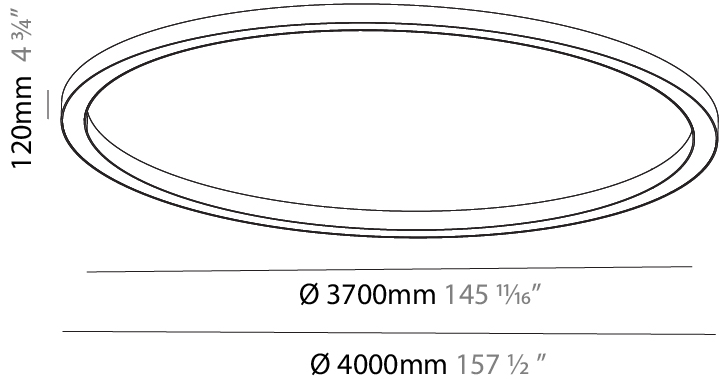

1. To build a product code in our configurator select the specify button on the base model # product page
2. To build a manual product code on this datasheet choose from the options listed below in blue font and add the suffix to the base model #

GENERAL

Series: Glorious
Subseries: Glorious
Brand: Prolicht
Division: Architectural
Mounting Type: Surface
Mounting Location: Ceiling
Subcategory: Ambient

PHYSICAL

Shape: Round
Diameter (mm): 4000
Diameter (in): 157 1/2
Height (mm): 120
Height (in): 4 3/4
Light Distribution: Direct
Weight (kg): 49.661
Weight (lbs): 109.25
Diffuser: PMMA - Opal
Fixture Finish: SSR / BKV / CWI / CRY / HAB / LAG / UFT / ITA / RUA / RUR / MIC / FTG / MYG / TWT / LOD / PUS / FRO / FUP / KIA / POP / BLS / SPG / MEY / GOH / GUM / CHC / COM / ABZ / JAG / OBR / MOS / ROR
Fixture Material: Aluminum

ELECTRICAL

Lamp Type: LED (Zhaga Standard)
Input Wattage (W): 200
Total Output Wattage (W): 160 / 128 (3500K)
Dimming: Non-Dimming / Phase Dimming (120Vac only) / 0-10V Dimming
Driver Included: Yes
Driver Location: Integrated
Driver Type: Constant Current - 120 / 277Vac
Driver Class: Class 2
Input Voltage (V): 120 - 277
Constant Current (MA): 350 / 1000 (3500K)

LED

Color Temperature (°K): 3000 / 3500 / 4000
Max. Delivered Lumen (lm): 18460 / 19110 / 19500
CRI: >80 CRI
Efficiency (%): 65
Lamp Life (hrs): 50000

OPTICAL

RATINGS AND CERTIFICATIONS

Certified By: Certified for North American Standards
IP rating: IP20