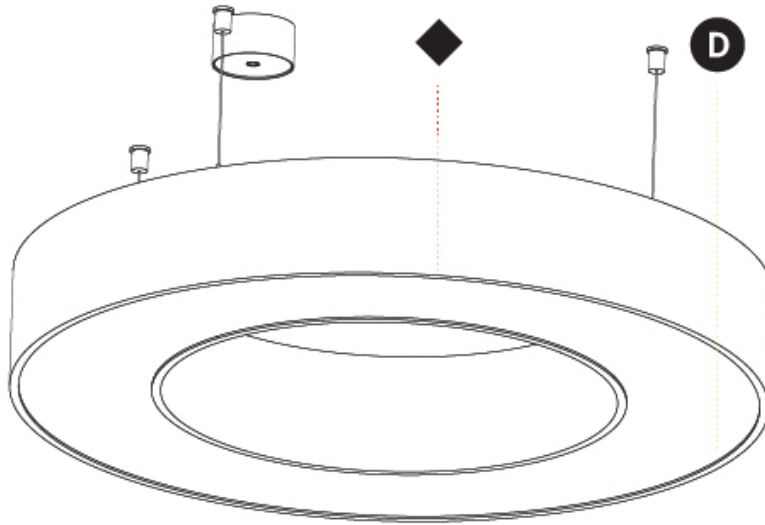

A30201-

PROJECT

TYPE

SPECIFIER

QUANTITY

DATE

A