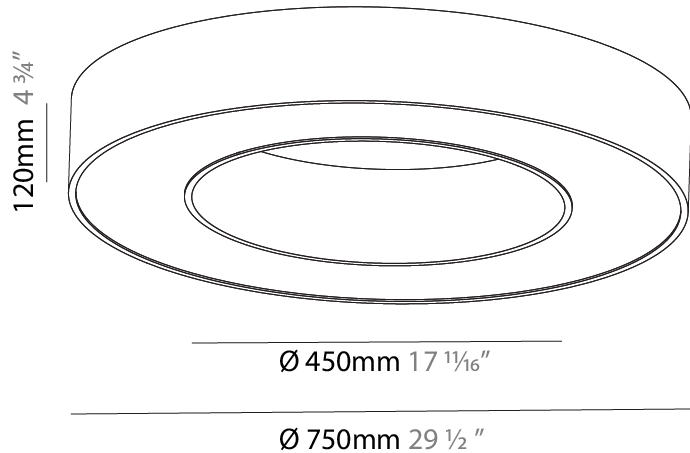

1. To build a product code in our configurator select the specify button on the base model # product page
2. To build a manual product code on this datasheet choose from the options listed below in blue font and add the suffix to the base model #

GENERAL

Series: Glorious
Subseries: Glorious
Brand: Prolicht
Division: Architectural
Mounting Type: Surface
Mounting Location: Ceiling
Subcategory: Ambient

PHYSICAL

Shape: Round
Diameter (mm): 750
Diameter (in): 29 1/2
Height (mm): 120
Height (in): 4 3/4
Light Distribution: Direct
Weight (kg): 7.044
Weight (lbs): 15.50
Diffuser: PMMA - Opal or Micro-Prism
Fixture Finish: SSR / BKV / CWI / CRY / HAB / UFT / ITA / RUA / FTG / MYG / LOD / PUS / FRO / FUP / KIA / POP / BLS / SPG / MEY / GOH / GUM / CHC / COM / ABZ / JAG / OBR / MOS / ROR
Fixture Material: Aluminum

ELECTRICAL

Lamp Type: LED (Zhaga Standard)
Input Wattage (W): 30
Total Output Wattage (W): 24 / 19.2 (3500K)
Dimming: Non-Dimming / Phase Dimming (120Vac only) / 0-10V Dimming
Driver Included: Yes
Driver Location: Integrated
Driver Type: Constant Current - 120 / 277Vac
Driver Class: Class 2
Input Voltage (V): 120 - 277
Constant Current (MA): 350 / 600 (3500K)

LED

Color Temperature (°K): 3000 / 3500 / 4000
Max. Delivered Lumen (lm): 2770 / 2862 / 2920
CRI: >80 CRI
Efficiency (%): 65
Lamp Life (hrs): 50000

OPTICAL

RATINGS AND CERTIFICATIONS

Certified By: Certified for North American Standards
IP rating: IP20