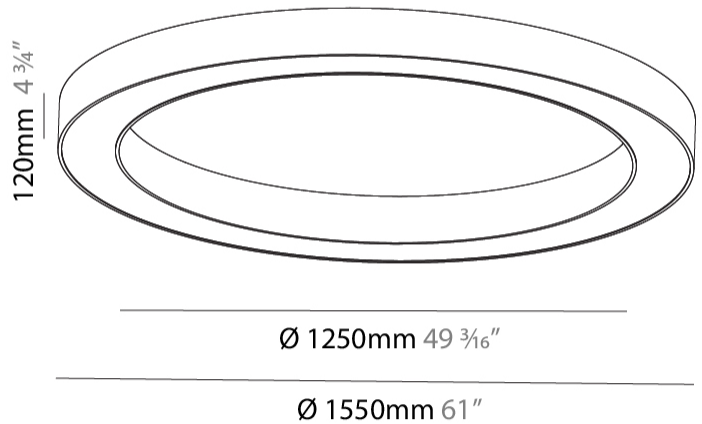

1. To build a product code in our configurator select the specify button on the base model # product page
2. To build a manual product code on this datasheet choose from the options listed below in blue font and add the suffix to the base model #

GENERAL

Series: Glorious
Subseries: Glorious
Brand: Prolicht
Division: Architectural
Mounting Type: Surface
Mounting Location: Ceiling
Subcategory: Ambient

PHYSICAL

Shape: Round
Diameter (mm): 1550
Diameter (in): 61
Height (mm): 120
Height (in): 4 3/4
Light Distribution: Direct
Weight (kg): 15.706
Weight (lbs): 34.55
Diffuser: PMMA - Opal or Micro-Prism
Fixture Finish: SSR / BKV / CWI / CRY / HAB / LAG / UFT / ITA / RUA / RUR / MIC / FTG / MYG / TWT / LOD / PUS / FRO / FUP / KIA / POP / BLS / SPG / MEY / GOH / GUM / CHC / COM / ABZ / JAG / OBR / MOS / ROR
Fixture Material: Aluminum

ELECTRICAL

Lamp Type: LED (Zhaga Standard)
Input Wattage (W): 75
Total Output Wattage (W): 60 / 48 (3500K)
Dimming: Non-Dimming / Phase Dimming (120Vac only) / 0-10V Dimming
Driver Included: Yes
Driver Location: Integrated
Driver Type: Constant Current - 120 / 277Vac
Driver Class: Class 2
Input Voltage (V): 120 - 277
Constant Current (MA): 350 / 700/800 (3500K)

LED

Color Temperature (°K): 3000 / 3500 / 4000
Max. Delivered Lumen (lm): 6920 / 7164 / 7310
CRI: >80 CRI
Efficiency (%): 65
Lamp Life (hrs): 50000

OPTICAL

RATINGS AND CERTIFICATIONS

Certified By: Certified for North American Standards
IP rating: IP20