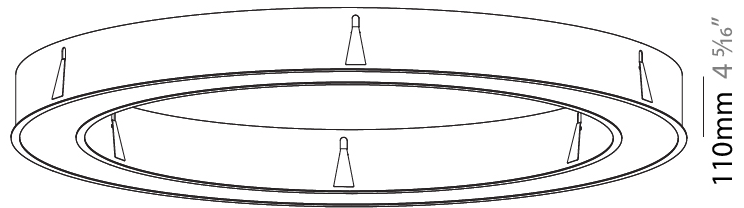

GENERAL

Series: Glorious
Subseries: Glorious
Brand: Prolicht
Division: Architectural
Mounting Type: Recessed
Mounting Location: Ceiling
Subcategory: Ambient

PHYSICAL

Shape: Round
Diameter (mm): 1570
Diameter (in): 61 ¹³/₁₆
Height (mm): 110
Height (in): 4 ⁵/₁₆
Min. Recessing Depth (mm): 120
Min. Recessing Depth (in): 4 ³/₄
Light Distribution: Direct
Weight (kg): 16.624
Weight (lbs): 36.65
Diffuser: PMMA - Opal or Micro-Prism
Fixture Finish: SSR / BKV / CWI / CRY / HAB / LAG / UFT / ITA / RUA / RUR / MIC / FTG / MYG / TWT / LOD / PUS / FRO / FUP / KIA / POP / BLS / SPG / MEY / GOH / GUM / CHC / COM / ABZ / JAG / OBR / MOS / ROR
Fixture Material: Aluminum
Cut-out Measurements: 1560mm / 61 7/16" x 1240mm / 48 13/16"

ELECTRICAL

Lamp Type: LED (Zhaga Standard)
Input Wattage (W): 75
Total Output Wattage (W): 60 / 48 (3500K)
Dimming: Non-Dimming / Phase Dimming (120Vac only) / 0-10V Dimming
Driver Included: Yes
Driver Location: Integrated
Driver Type: Constant Current - 120 / 277Vac
Driver Class: Class 2
Input Voltage (V): 120 - 277
Constant Current (MA): 350 / 700/800 (3500K)

LED

Color Temperature (°K): 3000 / 3500 / 4000
Max. Delivered Lumen (lm): 6920 / 7164 / 7310
CRI: >80 CRI
Efficiency (%): 65
Lamp Life (hrs): 50000

OPTICAL

RATINGS AND CERTIFICATIONS

Certified By: Certified for North American Standards
IP rating: IP20

PROJECT
TYPE
SPECIFIER
QUANTITY
DATE

Ø 1228mm 48 3/8"

Ø 1570mm 61 13/16"

1560mm x 1240mm
61 7/16" x 48 13/16"

120mm
4 3/4"

10 - 15mm
3/8" - 9/16"

110mm 4 5/16"