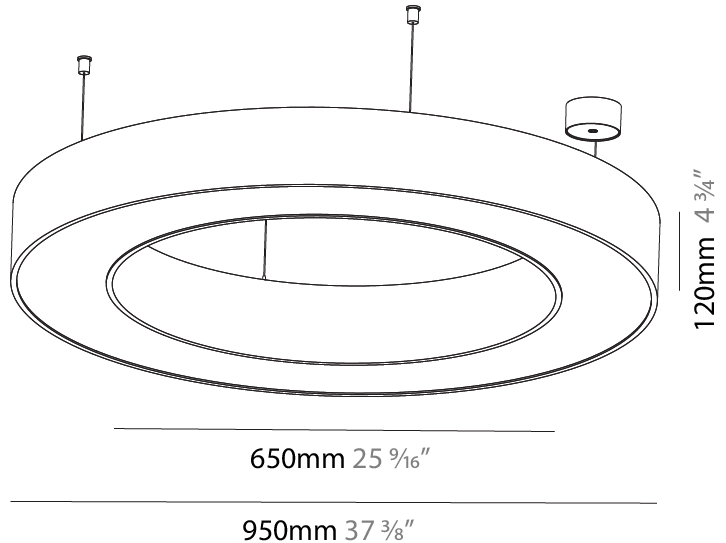

GENERAL

Series: Glorious
Subseries: Glorious
Brand: Prolicht
Division: Architectural
Mounting Type: Suspension
Mounting Location: Ceiling
Subcategory: Ambient

PHYSICAL

Shape: Round
Diameter (mm): 950
Diameter (in): 37 ³/₈
Height (mm): 120
Height (in): 4 ³/₄
Max. Overall Height (mm): 2120
Max. Overall Height (in): 83 ⁷/₁₆
Light Distribution: Direct / Indirect
Weight (kg): 10.395
Weight (lbs): 22.92
Diffuser: [PMMA - Opal or Micro-Prism](#)
Fixture Finish: [SSR / BKV / CWI / CRY / HAB / LAG / UFT / ITA / RUA / RUR / MIC / FTG / MYG / TWT / LOD / PUS / FRO / FUP / KIA / POP / BLS / SPG / MEY / GOH / GUM / CHC / COM / ABZ / JAG / OBR / MOS / ROR](#)
Fixture Material: Aluminum

ELECTRICAL

Lamp Type: LED (Zhaga Standard)
Input Wattage (W): 58.5
Total Output Wattage (W): 52 / 41.6 (3500K)
Dimming: [Non-Dimming / Phase Dimming (120Vac only) / 0-10V Dimming](#)
Driver Included: Yes
Driver Location: Integrated
Driver Type: Constant Current
Driver Class: Class 2
Input Voltage (V): 120 - 277
Constant Current (MA): 350 / 900/400 (3500K)

LED

[Color Temperature (°K): 3000 / 3500 / 4000](#)
Max. Delivered Lumen (lm): 4150 / 4302 / 4390 Direct / 1850/ 1911 / 150
CRI: >80 CRI
Efficiency (%): 69
Lamp Life (hrs): 50000

OPTICAL

RATINGS AND CERTIFICATIONS

Certified By: Certified for North American Standards
IP rating: IP20

PROJECT _____
TYPE _____
SPECIFIER _____
QUANTITY _____
DATE _____