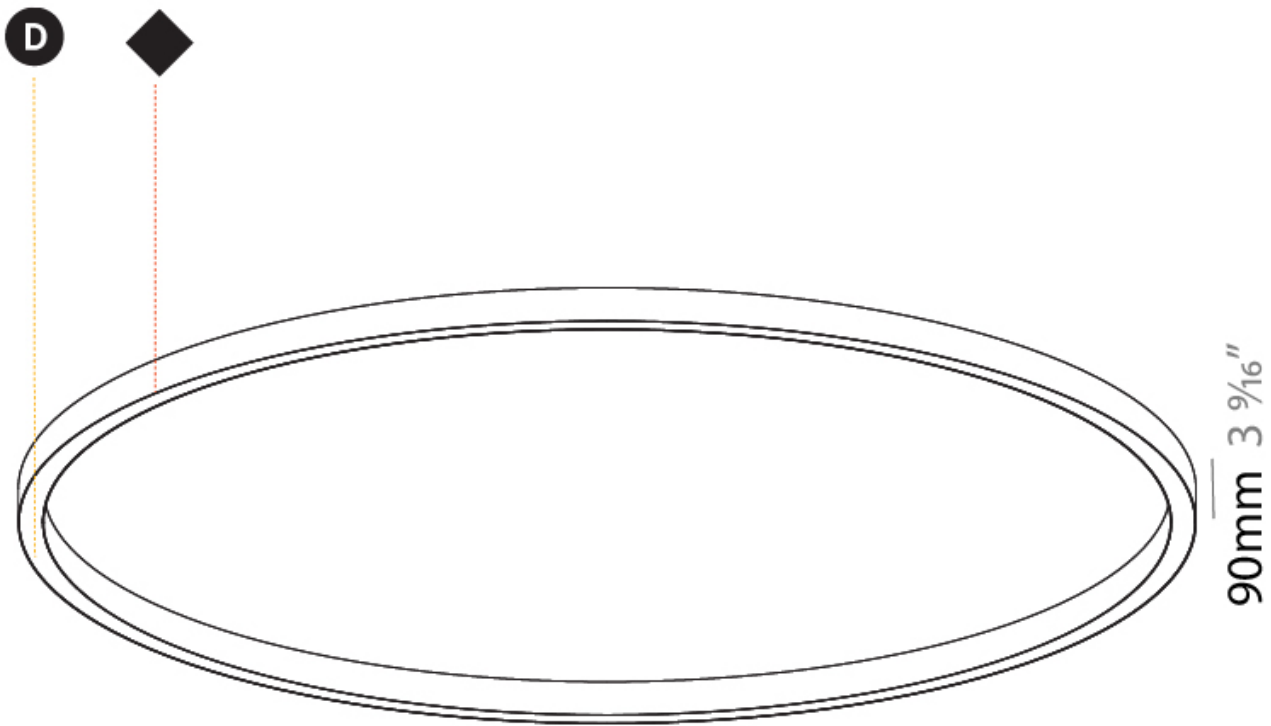

#### PHYSICAL

Shape: Round  
Diameter (mm): 5200  
Diameter (in): 204 <sup>3</sup>/<sub>4</sub>  
Height (mm): 90  
Height (in): 3 <sup>9</sup>/<sub>16</sub>  
Light Distribution: Direct  
Weight (kg): 47.924  
Weight (lbs): 105.43  
Diffuser: PMMA - Opal or Micro-Prism  
Fixture Finish: SSR / BKV / CWI / CRY / HAB / UFT / ITA / RUA / FTG / MYG / LOD / PUS / FRO / FUP / KIA / POP / BLS / SPG / MEY / GOH / GUM / CHC / COM / ABZ / JAG / OBR / MOS / ROR  
Fixture Material: Aluminum

#### OPTICAL

Ø 5070mm 199 5/8"

Ø 5200mm 204 3/4 "