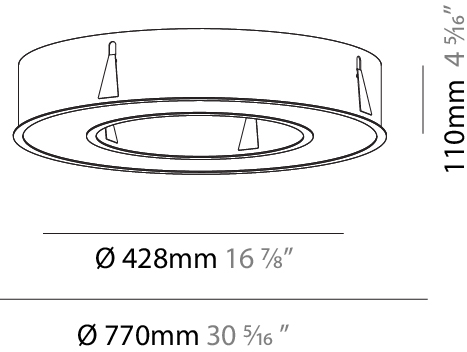

GENERAL

Series: Glorious
Subseries: Glorious
Brand: Prolicht
Division: Architectural
Mounting Type: Recessed
Mounting Location: Ceiling
Subcategory: Ambient

PHYSICAL

Shape: Round
Diameter (mm): 770
Diameter (in): 30 ⁵/₁₆
Height (mm): 110
Height (in): 4 ⁵/₁₆
Min. Recessing Depth (mm): 120
Min. Recessing Depth (in): 4 ³/₄
Light Distribution: Direct
Weight (kg): 9.285
Weight (lbs): 20.47
Diffuser: PMMA - Opal or Micro-Prism
Fixture Finish: SSR / BKV / CWI / CRY / HAB / UFT / ITA / RUA / FTG / MYG / LOD / PUS / FRO / FUP / KIA / POP / BLS / SPG / MEY / GOH / GUM / CHC / COM / ABZ / JAG / OBR / MOS / ROR
Fixture Material: Aluminum
Cut-out Measurements: 760mm / 29 15/16" x 440mm / 17 5/16"

ELECTRICAL

Lamp Type: LED (Zhaga Standard)
Input Wattage (W): 30
Total Output Wattage (W): 24 / 19.2 (3500K)
Dimming: Non-Dimming / Phase Dimming (120Vac only) / 0-10V Dimming
Driver Included: Yes
Driver Location: Integrated
Driver Type: Constant Current - 120 / 277Vac
Driver Class: Class 2
Input Voltage (V): 120 - 277
Constant Current (MA): 350 / 600 (3500K)

LED

Color Temperature (°K): 3000 / 3500 / 4000
Max. Delivered Lumen (lm): 2770 / 2862 / 2920
CRI: >80 CRI
Efficiency (%): 65
Lamp Life (hrs): 50000

OPTICAL

RATINGS AND CERTIFICATIONS

Certified By: Certified for North American Standards
IP rating: IP20

760mm x 440mm
29 15/16" x 17 5/16"

120mm
4 3/4"

10 - 15mm
3/8" - 9/16"