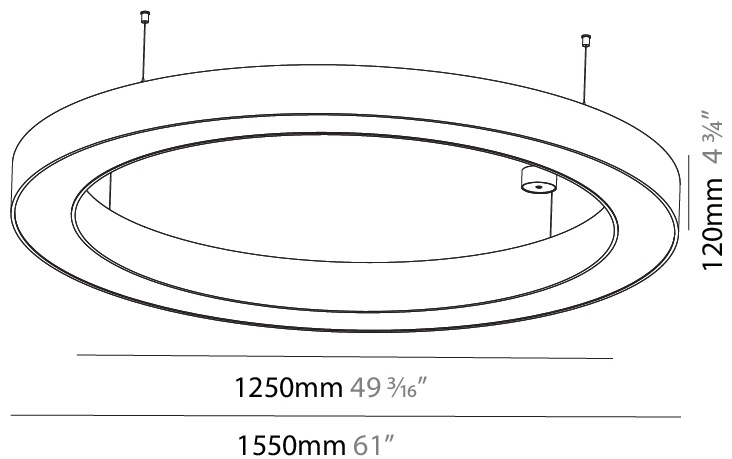

GENERAL

Series: Glorious
Subseries: Glorious
Brand: Prolight
Division: Architectural
Mounting Type: Suspension
Mounting Location: Ceiling
Subcategory: Ambient

PHYSICAL

Shape: Round
Diameter (mm): 1550
Diameter (in): 61
Height (mm): 120
Height (in): 4 ³/₄
Max. Overall Height (mm): 2120
Max. Overall Height (in): 83 ⁷/₁₆
Light Distribution: Direct
Weight (kg): 16.737
Weight (lbs): 36.82
Diffuser: PMMA - Opal or Micro-Prism
Fixture Finish: SSR / BKV / CWI / CRY / HAB / UFT / ITA / RUA / FTG / MYG / LOD / PUS / FRO / FUP / KIA / POP / BLS / SPG / MEY / GOH / GUM / CHC / COM / ABZ / JAG / OBR / MOS / ROR
Fixture Material: Aluminum

ELECTRICAL

Lamp Type: LED (Zhaga Standard)
Input Wattage (W): 75
Total Output Wattage (W): 60 / 48 (3500K)
Dimming: Non-Dimming / Phase Dimming (120Vac only) / 0-10V Dimming
Driver Included: Yes
Driver Location: Integrated
Driver Type: Constant Current
Driver Class: Class 2
Input Voltage (V): 120 - 277
Constant Current (MA): 350 / 700/800 (3500K)

LED

Color Temperature (°K): 3000 / 3500 / 4000
Max. Delivered Lumen (lm): 6920 / 7164 / 7310
CRI: >80 CRI
Efficiency (%): 0.65
Lamp Life (hrs): 50000

OPTICAL

RATINGS AND CERTIFICATIONS

Certified By: Certified for North American Standards
IP rating: IP20