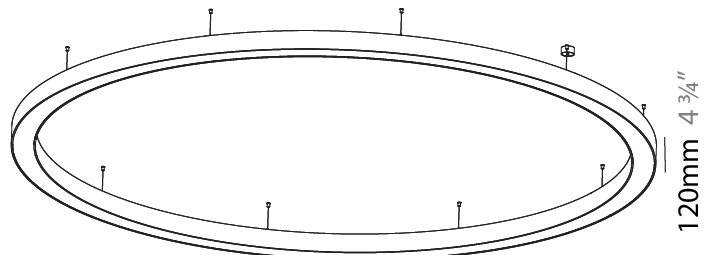

GENERAL

Series: Glorious
Subseries: Glorious
Brand: Prolicht
Division: Architectural
Mounting Type: Suspension
Mounting Location: Ceiling
Subcategory: Ambient

PHYSICAL

Shape: Round
Diameter (mm): 4000
Diameter (in): 157 1/2
Height (mm): 120
Height (in): 4 3/4
Max. Overall Height (mm): 2120
Max. Overall Height (in): 83 7/16
Light Distribution: Direct
Weight (kg): 50.71
Weight (lbs): 111.98
Diffuser: PMMA - Opal or Micro-Prism
Fixture Finish: SSR / BKV / CWI / CRY / HAB / UFT / ITA / RUA / FTG / MYG / LOD / PUS / FRO / FUP / KIA / POP / BLS / SPG / MEY / GOH / GUM / CHC / COM / ABZ / JAG / OBR / MOS / ROR
Fixture Material: Aluminum

ELECTRICAL

Lamp Type: LED (Zhaga Standard)
Input Wattage (W): 200
Total Output Wattage (W): 160 / 128 (3500K)
Dimming: Non-Dimming / Phase Dimming (120Vac only) / 0-10V Dimming
Driver Included: Yes
Driver Location: Integrated
Driver Type: Constant Current
Driver Class: Class 2
Input Voltage (V): 120 - 277
Constant Current (MA): 350 / 1000 (3500K)

LED

Color Temperature (°K): 3000 / 3500 / 4000
Max. Delivered Lumen (lm): 18460 / 19110 / 19500
CRI: >80 CRI
Efficiency (%): 0.65
Lamp Life (hrs): 50000

OPTICAL

RATINGS AND CERTIFICATIONS

Certified By: Certified for North American Standards
IP rating: IP20

PROJECT _____
TYPE _____
SPECIFIER _____
QUANTITY _____
DATE _____

3700mm 145 1/16"

4000mm 157 1/2"