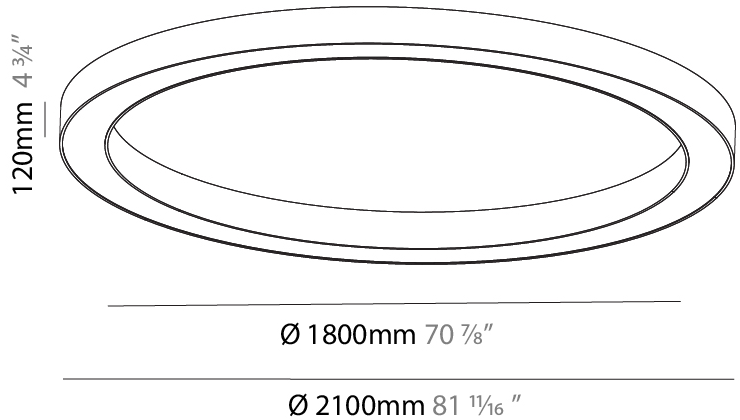

1. To build a product code in our configurator select the specify button on the base model # product page
2. To build a manual product code on this datasheet choose from the options listed below in blue font and add the suffix to the base model #

GENERAL
Series: Glorious
Subseries: Glorious
Brand: Prolight
Division: Architectural
Mounting Type: Surface
Mounting Location: Ceiling
Subcategory: Ambient

PHYSICAL
Shape: Round
Diameter (mm): 2100
Diameter (in): 82 11/16
Height (mm): 120
Height (in): 4 3/4
Light Distribution: Direct
Weight (kg): 25.133
Weight (lbs): 55.29
Diffuser: PMMA - Opal
Fixture Finish: SSR / BKV / CWI / CRY / HAB / UFT / ITA / RUA / FTG / MYG / LOD / PUS / FRO / FUP / KIA / POP / BLS / SPG / MEY / GOH / GUM / CHC / COM / ABZ / JAG / OBR / MOS / ROR
Fixture Material: Aluminum

ELECTRICAL
Lamp Type: LED (Zhaga Standard)
Input Wattage (W): 101
Total Output Wattage (W): 84 / 67.2 (3500K)
Dimming: Non-Dimming / Phase Dimming (120Vac only) / 0-10V Dimming
Driver Included: Yes
Driver Location: Integrated
Driver Type: Constant Current - 120 / 277Vac
Driver Class: Class 2
Input Voltage (V): 120 - 277
Constant Current (MA): 350 / 700 (3500K)

LED
Color Temperature (°K): 3000 / 3500 / 4000
Max. Delivered Lumen (lm): 9690 / 10035 / 10240
CRI: >80 CRI
Efficiency (%): 65
Lamp Life (hrs): 50000

OPTICAL
RATINGS AND CERTIFICATIONS
Certified By: Certified for North American Standards
IP rating: IP20