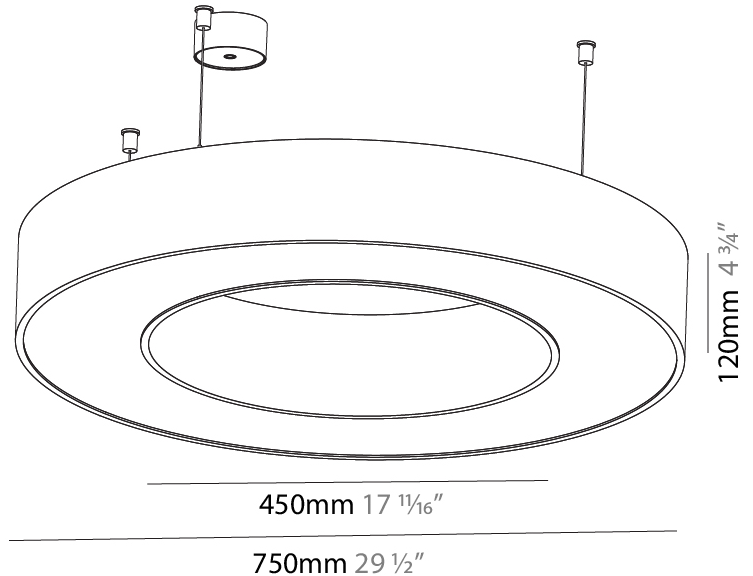

GENERAL

Series: Glorious
Subseries: Glorious
Brand: Prolight
Division: Architectural
Mounting Type: Suspension
Mounting Location: Ceiling
Subcategory: Ambient

PHYSICAL

Shape: Round
Diameter (mm): 750
Diameter (in): 29 1/2
Height (mm): 120
Height (in): 4 3/4
Max. Overall Height (mm): 2120
Max. Overall Height (in): 83 7/16
Light Distribution: Direct
Weight (kg): 7.062
Weight (lbs): 15.56
Diffuser: [PMMA - Opal or Micro-Prism](#)
Fixture Finish: [SSR / BKV / CWI / CRY / HAB / UFT / ITA / RUA / FTG / MYG / LOD / PUS / FRO / FUP / KIA / POP / BLS / SPG / MEY / GOH / GUM / CHC / COM / ABZ / JAG / OBR / MOS / ROR](#)
Fixture Material: Aluminum

ELECTRICAL

Lamp Type: LED (Zhaga Standard)
Input Wattage (W): 30
Total Output Wattage (W): 24 / 19.2 (3500K)
Dimming: [Non-Dimming / Phase Dimming (120Vac only) / 0-10V Dimming](#)
Driver Included: Yes
Driver Location: Integrated
Driver Type: Constant Current
Driver Class: Class 2
Input Voltage (V): 120 - 277
Constant Current (MA): 350 / 600 (3500K)

LED

[Color Temperature (°K): 3000 / 3500 / 4000](#)
Max. Delivered Lumen (lm): 2770 / 2862 / 2920
CRI: >80 CRI
Efficiency (%): 65
Lamp Life (hrs): 50000

OPTICAL

RATINGS AND CERTIFICATIONS

Certified By: Certified for North American Standards
IP rating: IP20