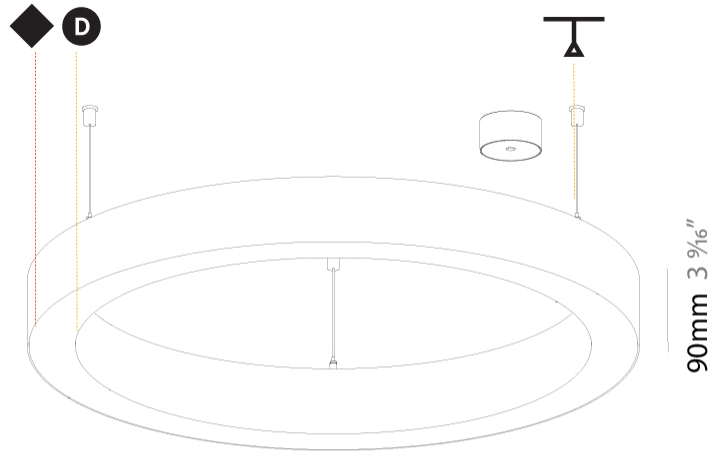

OPTICAL

Beam Angle: 110

RATINGS AND CERTIFICATIONS

Certified By: Certified for North American Standards
 IP rating: IP20

Ø 670mm 26 3/8"

Ø 800mm 31 1/2"

PROJECT	_____
TYPE	_____
SPECIFIER	_____
QUANTITY	_____
DATE	_____