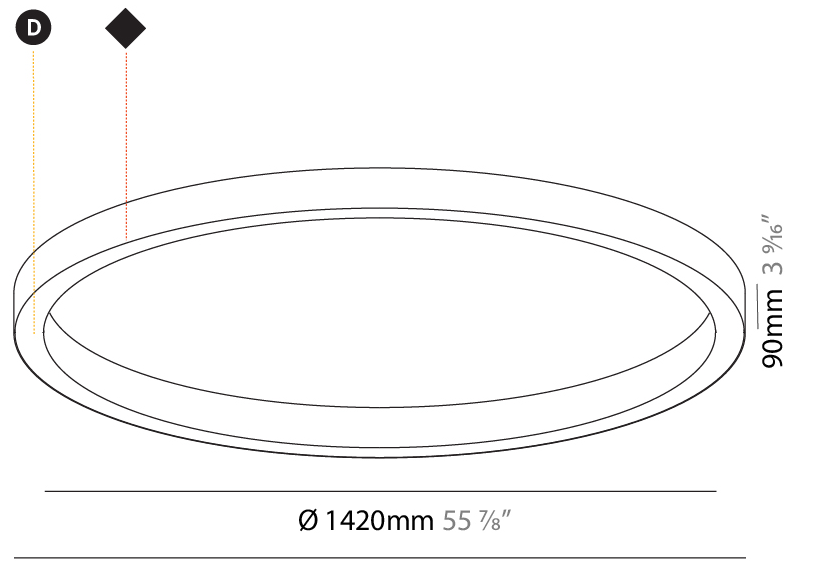

1. To build a product code in our configurator select the specify button on the base model # product page
2. To build a manual product code on this datasheet choose from the options listed below in blue font and add the suffix to the base model #

GENERAL

Series: Glorious
Subseries: Glorious Slim
Brand: Prolicht
Division: Architectural
Mounting Type: Surface
Mounting Location: Ceiling
Subcategory: Ambient

PHYSICAL

Shape: Round
Diameter (mm): 1550
Diameter (in): 61
Height (mm): 90
Height (in): 3 9/16
Light Distribution: Direct
Weight (kg): 13.709
Weight (lbs): 30.16
Diffuser: PMMA - Opal or Micro-Prism
Fixture Finish: SSR / BKV / CWI / CRY / HAB / UFT / ITA / RUA / FTG / MYG / LOD / PUS / FRO / FUP / KIA / POP / BLS / SPG / MEY / GOH / GUM / CHC / COM / ABZ / JAG / OBR / MOS / ROR
Fixture Material: Aluminum

ELECTRICAL

Lamp Type: LED (Zhaga Standard)
Input Wattage (W): 112
Total Output Wattage (W): 96
Dimming: Tri-Mode (Non-Dimming and Phase Dimming (120Vac only) and 0-10V Dimming)
Driver Included: Yes
Driver Location: Integrated
Driver Type: Constant Current - Universal
Driver Class: Class 2
Input Voltage (V): 120 - 277
Constant Current (MA): 350

LED

Color Temperature (°K): 3000 / 3500 / 4000
Max. Delivered Lumen (lm): 13580 / 13857 / 14140
CRI: >80 CRI
Efficiency (%): 88.4
Lamp Life (hrs): 50000

OPTICAL

RATINGS AND CERTIFICATIONS

Certified By: Certified for North American Standards
IP rating: IP20