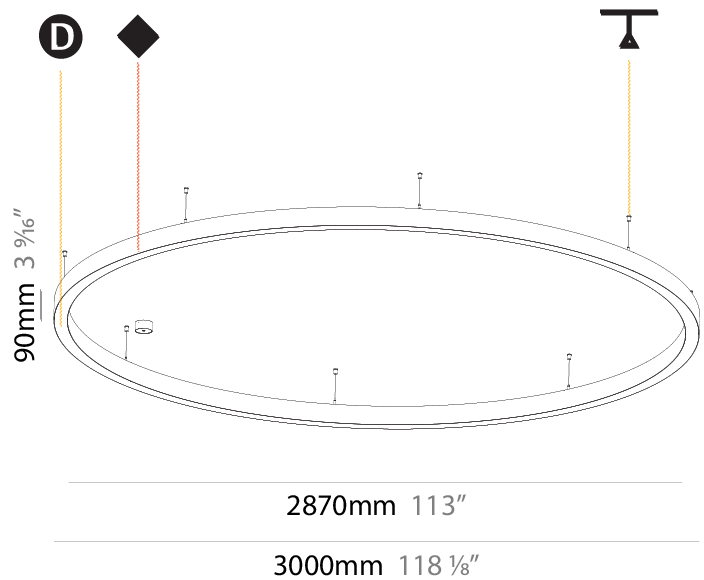

GENERAL

Series: Glorious
Subseries: Glorious Slim
Brand: Prolicht
Division: Architectural
Mounting Type: Suspension
Mounting Location: Ceiling
Subcategory: Ambient

PHYSICAL

Shape: Round
Diameter (mm): 3000
Diameter (in): 118 1/8
Depth (mm): 90
Depth (in): 3 9/16
Max. Overall Height (mm): 2090
Max. Overall Height (in): 82 5/16
Light Distribution: Direct
Weight (kg): 27.55
Weight (lbs): 60.75
Diffuser: PMMA - Opal or Micro-Prism
Fixture Finish: SSR / BKV / CWI / CRY / HAB / UFT / ITA / RUA / FTG / MYG / LOD / PUS / FRO / FUP / KIA / POP / BLS / SPG / MEY / GOH / GUM / CHC / COM / ABZ / JAG / OBR / MOS / ROR
Fixture Material: Aluminum
Cable Details: 2000mm or 6000mm Transparent Cable

ELECTRICAL

Lamp Type: LED (Zhaga Standard)
Input Wattage (W): 227.2
Total Output Wattage (W): 192
Dimming: Tri-Mode (Non-Dimming and Phase Dimming (120Vac only) and 0-10V Dimming)
Driver Included: Yes
Driver Location: Integrated
Driver Type: Constant Current - Universal
Driver Class: Class 2
Input Voltage (V): 120 - 277
Constant Current (MA): 350

LED

Color Temperature (°K): 3000 / 3500 / 4000
Max. Delivered Lumen (lm): 27160 / 27724 / 28290
CRI: >80 CRI
Efficiency (%): 88
Lamp Life (hrs): 50000

OPTICAL

RATINGS AND CERTIFICATIONS

Certified By: Certified for North American Standards
IP rating: IP20