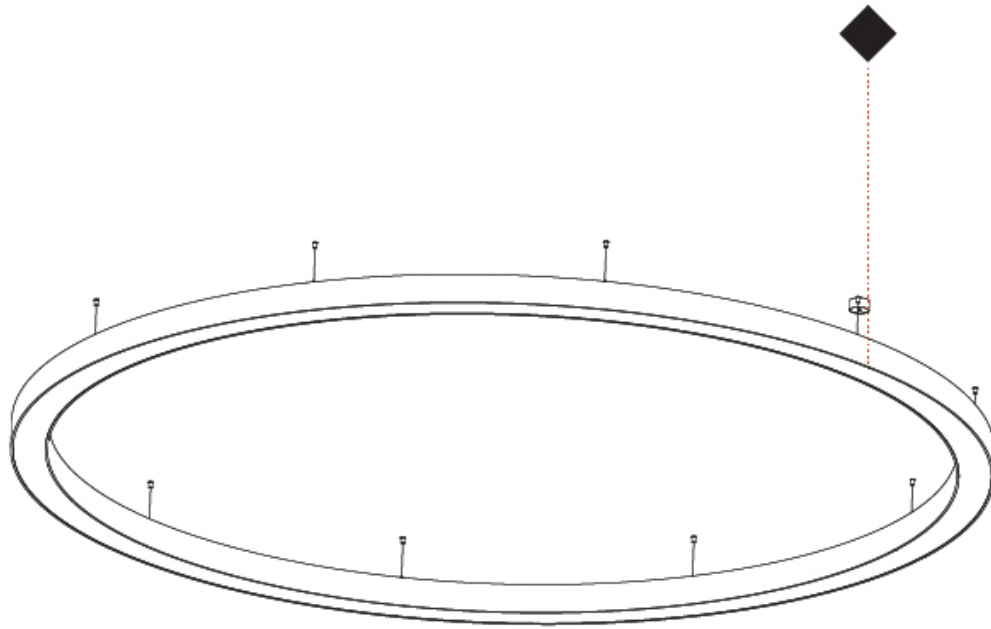

#### RATINGS AND CERTIFICATIONS

Certified By: Certified for North American Standards  
 IP rating: IP20

3700mm 145 1/16"

4000mm 157 1/2"

A30202-

PROJECT	_____
TYPE	_____
SPECIFIER	_____
QUANTITY	_____
DATE	_____