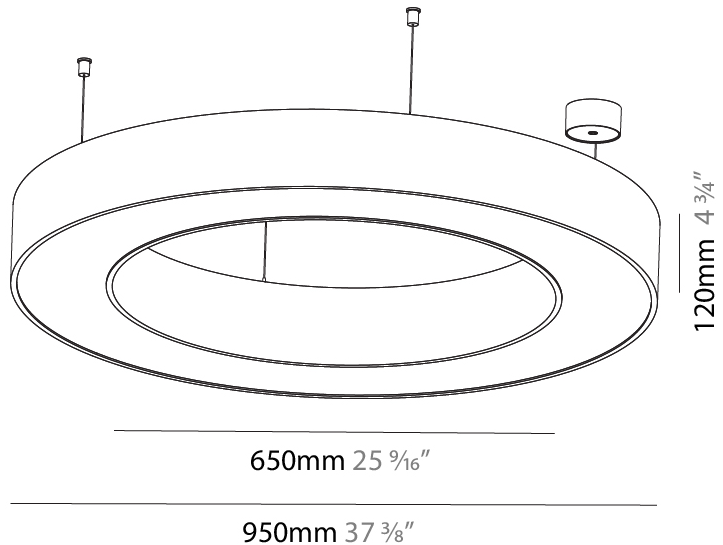

GENERAL

Series: Glorious
Subseries: Glorious
Brand: Prolight
Division: Architectural
Mounting Type: Suspension
Mounting Location: Ceiling
Subcategory: Ambient

PHYSICAL

Shape: Round
Diameter (mm): 950
Diameter (in): 37 ³/₈
Height (mm): 120
Height (in): 4 ³/₄
Max. Overall Height (mm): 2120
Max. Overall Height (in): 83 ⁷/₁₆
Light Distribution: Direct / Indirect
Weight (kg): 10.395
Weight (lbs): 22.92
Diffuser: [PMMA - Opal or Micro-Prism](#)
Fixture Finish: [SSR / BKV / CWI / CRY / HAB / UFT / ITA / RUA / FTG / MYG / LOD / PUS / FRO / FUP / KIA / POP / BLS / SPG / MEY / GOH / GUM / CHC / COM / ABZ / JAG / OBR / MOS / ROR](#)
Fixture Material: Aluminum

ELECTRICAL

Lamp Type: LED (Zhaga Standard)
Input Wattage (W): 58.5
Total Output Wattage (W): 52 / 41.6 (3500K)
Dimming: [Non-Dimming / Phase Dimming (120Vac only) / 0-10V Dimming](#)
Driver Included: Yes
Driver Location: Integrated
Driver Type: Constant Current
Driver Class: Class 2
Input Voltage (V): 120 - 277
Constant Current (MA): 350 / 900/400 (3500K)

LED

[Color Temperature (°K): 3000 / 3500 / 4000](#)
Max. Delivered Lumen (lm): 4150 / 4302 / 4390 Direct / 1850/ 1911 / 150
CRI: >80 CRI
Efficiency (%): 69
Lamp Life (hrs): 50000

OPTICAL

RATINGS AND CERTIFICATIONS

Certified By: Certified for North American Standards
IP rating: IP20