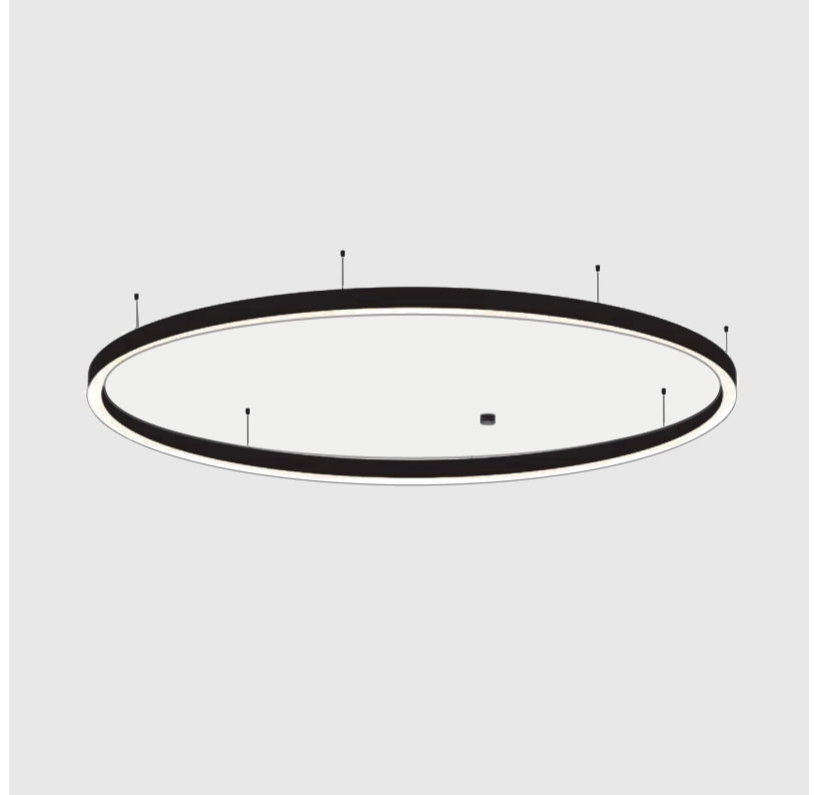

GENERAL

Series: Glorious
Subseries: Glorious Slim
Brand: Prolicht
Division: Architectural
Mounting Type: Suspension
Mounting Location: Ceiling
Subcategory: Ambient

PHYSICAL

Shape: Round
Diameter (mm): 3000
Diameter (in): 118 1/8
Depth (mm): 90
Depth (in): 3 9/16
Max. Overall Height (mm): 2090
Max. Overall Height (in): 82 5/16
Light Distribution: Direct
Weight (kg): 27.55
Weight (lbs): 60.75
Diffuser: PMMA - Opal or Micro-Prism
Fixture Finish: SSR / BKV / CWI / CRY / HAB / UFT / ITA / RUA / FTG / MYG / LOD / PUS / FRO / FUP / KIA / POP / BLS / SPG / MEY / GOH / GUM / CHC / COM / ABZ / JAG / OBR / MOS / ROR
Fixture Material: Aluminum
Cable Details: 2000mm or 6000mm Transparent Cable

ELECTRICAL

Lamp Type: LED (Zhaga Standard)
Input Wattage (W): 227.2
Total Output Wattage (W): 192
Dimming: Tri-Mode (Non-Dimming and Phase Dimming (120Vac only) and 0-10V Dimming)
Driver Included: Yes
Driver Location: Integrated
Driver Type: Constant Current - Universal
Driver Class: Class 2
Input Voltage (V): 120 - 277
Constant Current (MA): 350

LED

Color Temperature (°K): 3000 / 3500 / 4000
Max. Delivered Lumen (lm): 27160 / 27724 / 28290
CRI: >80 CRI
Efficiency (%): 88
Lamp Life (hrs): 50000

OPTICAL

RATINGS AND CERTIFICATIONS

Certified By: Certified for North American Standards
IP rating: IP20