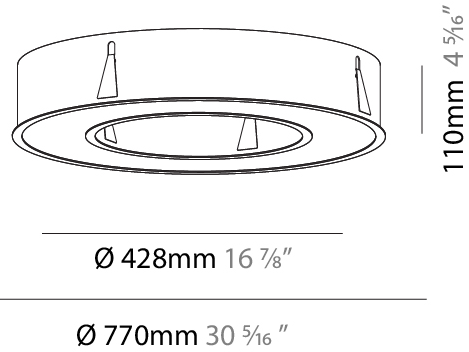

GENERAL

Series: Glorious
Subseries: Glorious
Brand: Prolicht
Division: Architectural
Mounting Type: Recessed
Mounting Location: Ceiling
Subcategory: Ambient

PHYSICAL

Shape: Round
Diameter (mm): 770
Diameter (in): 30 ⁵/₁₆
Height (mm): 110
Height (in): 4 ⁵/₁₆
Min. Recessing Depth (mm): 120
Min. Recessing Depth (in): 4 ³/₄
Light Distribution: Direct
Weight (kg): 9.285
Weight (lbs): 20.47
Diffuser: PMMA - Opal or Micro-Prism
Fixture Finish: SSR / BKV / CWI / CRY / HAB / UFT / ITA / RUA / FTG / MYG / LOD / PUS / FRO / FUP / KIA / POP / BLS / SPG / MEY / GOH / GUM / CHC / COM / ABZ / JAG / OBR / MOS / ROR
Fixture Material: Aluminum
Cut-out Measurements: 760mm / 29 15/16" x 440mm / 17 5/16"

ELECTRICAL

Lamp Type: LED (Zhaga Standard)
Input Wattage (W): 30
Total Output Wattage (W): 24 / 19.2 (3500K)
Dimming: Non-Dimming / Phase Dimming (120Vac only) / 0-10V Dimming
Driver Included: Yes
Driver Location: Integrated
Driver Type: Constant Current - 120 / 277Vac
Driver Class: Class 2
Input Voltage (V): 120 - 277
Constant Current (MA): 350 / 600 (3500K)

LED

Color Temperature (°K): 3000 / 3500 / 4000
Max. Delivered Lumen (lm): 2770 / 2862 / 2920
CRI: >80 CRI
Efficiency (%): 65
Lamp Life (hrs): 50000

OPTICAL

RATINGS AND CERTIFICATIONS

Certified By: Certified for North American Standards
IP rating: IP20

760mm x 440mm
29 ¹⁵/₁₆" x 17 ⁵/₁₆"

120mm
4 ³/₄"

10 - 15mm
³/₈" - ⁹/₁₆"