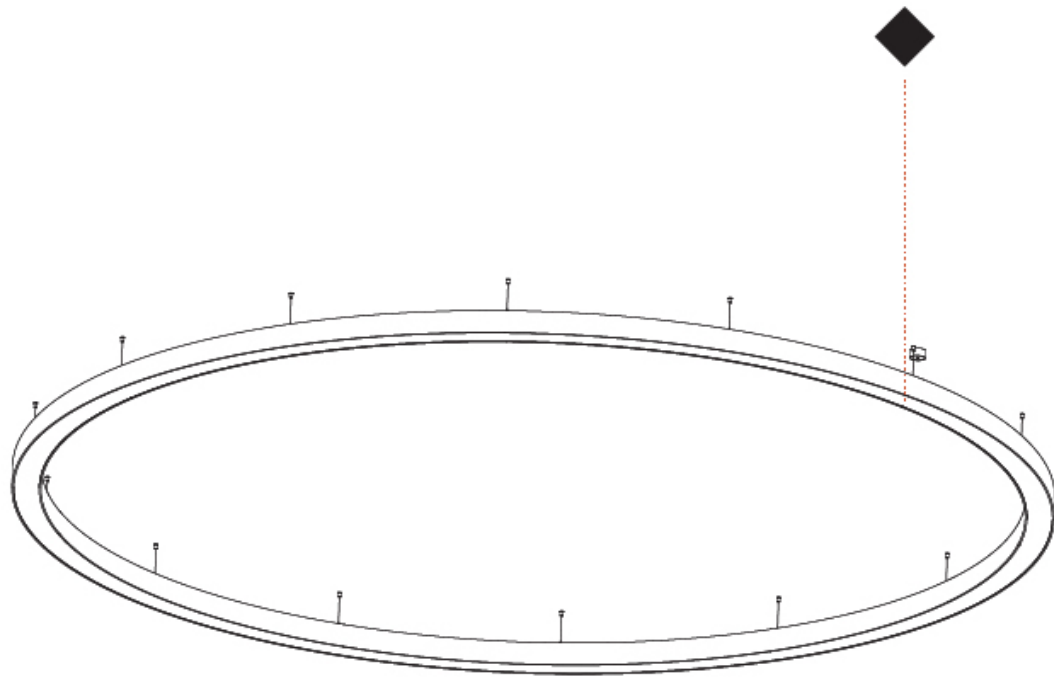

Certified By: Certified for North American Standards
 IP rating: IP20

PROJECT _____
 TYPE _____
 SPECIFIER _____
 QUANTITY _____
 DATE _____

5100mm 200 ¹³/₁₆"
 5400mm 212 ⁵/₈"

A30547-

PROJECT	_____
TYPE	_____
SPECIFIER	_____
QUANTITY	_____
DATE	_____