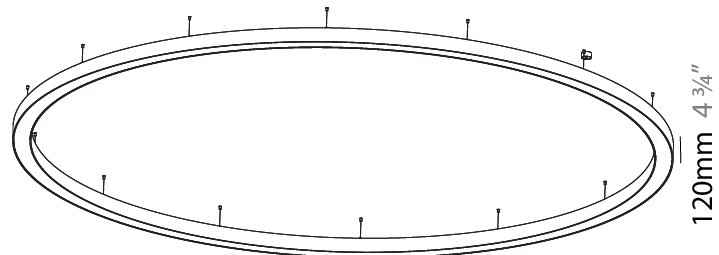

GENERAL

Series: Glorious
 Subseries: Glorious
 Brand: Prolight
 Division: Architectural
 Mounting Type: Suspension
 Mounting Location: Ceiling
 Subcategory: Ambient

PHYSICAL

Shape: Round
 Diameter (mm): 5400
 Diameter (in): 212 ⁵/₈
 Height (mm): 120
 Height (in): 4 ³/₄
 Max. Overall Height (mm): 2120
 Max. Overall Height (in): 83 ⁷/₁₆
 Light Distribution: Direct / Indirect
 Weight (kg): 71.452
 Weight (lbs): 157.19
 Diffuser: PMMA - Opal or Micro-Prism
 Fixture Finish: SSR / BKV / CWI / CRY / HAB / LAG / UFT / ITA / RUA / RUR / MIC / FTG / MYG / TWT / LOD / PUS / FRO / FUP / KIA / POP / BLS / SPG / MEY / GOH / GUM / CHC / COM / ABZ / JAG / OBR / MOS / ROR
 Fixture Material: Aluminum

Certified By: Certified for North American Standards
 IP rating: IP20

PROJECT _____
 TYPE _____
 SPECIFIER _____
 QUANTITY _____
 DATE _____

5100mm 200 ¹³/₁₆"
 5400mm 212 ⁵/₈"

A30547-

PROJECT	_____
TYPE	_____
SPECIFIER	_____
QUANTITY	_____
DATE	_____