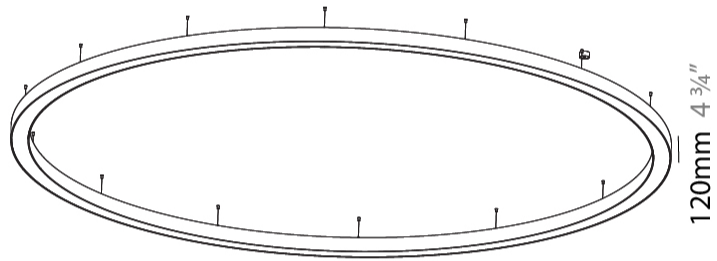

GENERAL

Series: Glorious
Subseries: Glorious
Brand: Prolicht
Division: Architectural
Mounting Type: Suspension
Mounting Location: Ceiling
Subcategory: Ambient

PHYSICAL

Shape: Round
Diameter (mm): 5400
Diameter (in): 212 5/8
Depth (mm): 120
Depth (in): 4 3/4
Max. Overall Height (mm): 2120
Max. Overall Height (in): 83 7/16
Light Distribution: Direct
Weight (kg): 69.5
Weight (lbs): 152.9
Diffuser: PMMA - Opal or Micro-Prism
Fixture Finish: SSR / BKV / CWI / CRY / HAB / LAG / UFT / ITA / RUA / RUR / MIC / FTG / MYG / TWT / LOD / PUS / FRO / FUP / KIA / POP / BLS / SPG / MEY / GOH / GUM / CHC / COM / ABZ / JAG / OBR / MOS / ROR
Fixture Material: Aluminum

ELECTRICAL

Lamp Type: LED (Zhaga Standard)
Input Wattage (W): 280
Total Output Wattage (W): 224 / 179.2 (3500K)
Dimming: Non-Dimming / Phase Dimming (120Vac only) / 0-10V Dimming
Driver Included: Yes
Driver Location: Integrated
Driver Type: Constant Current
Driver Class: Class 2
Input Voltage (V): 120 - 277
Constant Current (MA): 350 / 1400 (3500K)

LED

Color Temperature (°K): 3000 / 3500 / 4000
Max. Delivered Lumen (lm): 25840 / 26754 / 27300
CRI: >80 CRI
Efficiency (%): 65
Lamp Life (hrs): 50000

OPTICAL

RATINGS AND CERTIFICATIONS

Certified By: Certified for North American Standards
IP rating: IP20

5100mm 200 13/16"

5400mm 212 5/8"