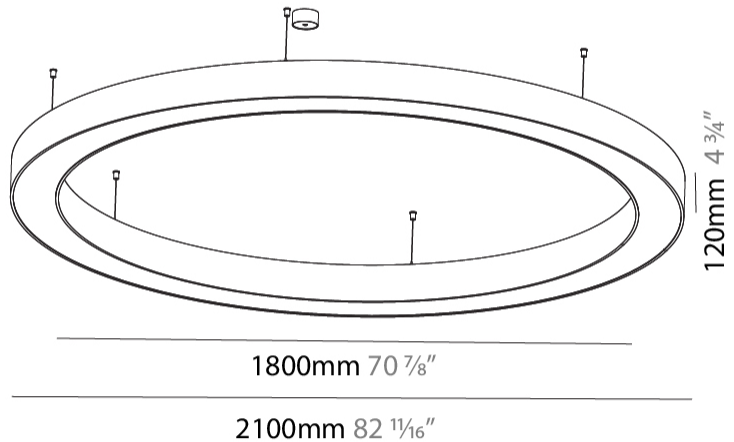

GENERAL

Series: Glorious
Subseries: Glorious
Brand: Prolicht
Division: Architectural
Mounting Type: Suspension
Mounting Location: Ceiling
Subcategory: Ambient

PHYSICAL

Shape: Round
Diameter (mm): 2100
Diameter (in): 82 11/16
Height (mm): 120
Height (in): 4 3/4
Max. Overall Height (mm): 2120
Max. Overall Height (in): 83 7/16
Light Distribution: Direct
Weight (kg): 25.9
Weight (lbs): 56.98
Diffuser: PMMA - Opal or Micro-Prism
Fixture Finish: SSR / BKV / CWI / CRY / HAB / UFT / ITA / RUA / FTG / MYG / LOD / PUS / FRO / FUP / KIA / POP / BLS / SPG / MEY / GOH / GUM / CHC / COM / ABZ / JAG / OBR / MOS / ROR
Fixture Material: Aluminum

ELECTRICAL

Lamp Type: LED (Zhaga Standard)
Input Wattage (W): 105
Total Output Wattage (W): 84 / 67.2 (3500K)
Dimming: Non-Dimming / Phase Dimming (120Vac only) / 0-10V Dimming
Driver Included: Yes
Driver Location: Integrated
Driver Type: Constant Current
Driver Class: Class 2
Input Voltage (V): 120 - 277
Constant Current (MA): 350 / 700 (3500K)

LED

Color Temperature (°K): 3000 / 3500 / 4000
Max. Delivered Lumen (lm): 9690 / 10035 / 10240
CRI: >80 CRI
Efficiency (%): 65
Lamp Life (hrs): 50000

OPTICAL

RATINGS AND CERTIFICATIONS

Certified By: Certified for North American Standards
IP rating: IP20