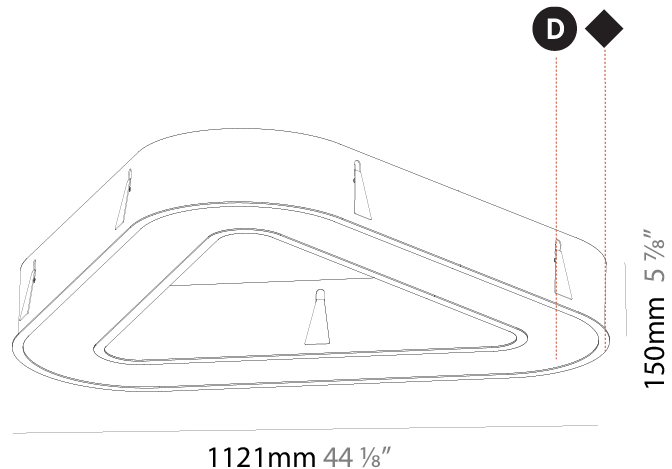

GENERAL

Series: Glorious
Subseries: Glorious Victory
Brand: Prolicht
Division: Architectural
Mounting Type: Recessed
Mounting Location: Ceiling
Subcategory: Ambient

PHYSICAL

Shape: Abstract
Length (mm): 1121
Length (in): 44 1/8
Width (mm): 1121
Width (in): 44 1/8
Height (mm): 150
Height (in): 5 7/8
Min. Recessing Depth (mm): 160
Min. Recessing Depth (in): 6 5/16
Light Distribution: Direct
Weight (kg): 13.609
Weight (lbs): 29.94
Diffuser: PMMA - Opal or Micro-Prism
Fixture Finish: SSR / BKV / CWI / CRY / HAB / LAG / UFT / ITA / RUA / RUR / MIC / FTG / MYG / TWT / LOD / PUS / FRO / FUP / KIA / POP / BLS / SPG / MEY / GOH / GUM / CHC / COM / ABZ / JAG / OBR / MOS / ROR
Fixture Material: Aluminum

ELECTRICAL

Lamp Type: LED (Zhaga Standard)
Input Wattage (W): 45
Total Output Wattage (W): 36 / 28.8 (3500K)
Dimming: Non-Dimming / Phase Dimming (120Vac only) / 0-10V Dimming
Driver Included: Yes
Driver Location: Integrated
Driver Type: Constant Current - 120 / 277Vac
Driver Class: Class 2
Input Voltage (V): 120 - 277
Constant Current (MA): 350 / 900 (3500K)

LED

Color Temperature (°K): 3000 / 3500 / 4000
Max. Delivered Lumen (lm): 4150 / 4302 / 4390
CRI: >80 CRI
Efficiency (%): 65
Lamp Life (hrs): 50000

OPTICAL

RATINGS AND CERTIFICATIONS

Certified By: Certified for North American Standards
IP rating: IP20