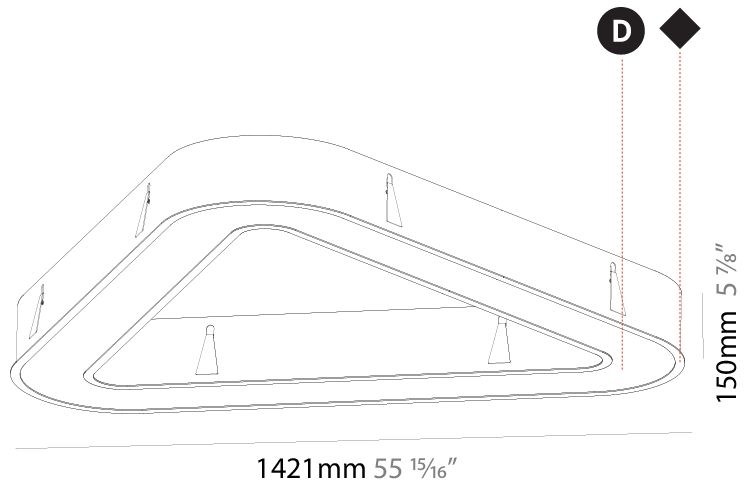

GENERAL

Series: Glorious
Subseries: Glorious Victory
Brand: Prolicht
Division: Architectural
Mounting Type: Recessed
Mounting Location: Ceiling
Subcategory: Ambient

PHYSICAL

Shape: Abstract
Length (mm): 1421
Length (in): 55 ¹⁵/₁₆
Width (mm): 1421
Width (in): 55 ¹⁵/₁₆
Height (mm): 150
Height (in): 5 ⁷/₈
Min. Recessing Depth (mm): 160
Min. Recessing Depth (in): 6 ⁵/₁₆
Light Distribution: Direct
Weight (kg): 17.995
Weight (lbs): 39.59
Diffuser: PMMA - Opal or Micro-Prism
Fixture Finish: SSR / BKV / CWI / CRY / HAB / LAG / UFT / ITA / RUA / RUR / MIC / FTG / MYG / TWT / LOD / PUS / FRO / FUP / KIA / POP / BLS / SPG / MEY / GOH / GUM / CHC / COM / ABZ / JAG / OBR / MOS / ROR
Fixture Material: Aluminum

ELECTRICAL

Lamp Type: LED (Zhaga Standard)
Input Wattage (W): 60
Total Output Wattage (W): 48 / 38.4 3500K
Dimming: Non-Dimming / Phase Dimming (120Vac only) / 0-10V Dimming
Driver Included: Yes
Driver Location: Integrated
Driver Type: Constant Current - 120 / 277Vac
Driver Class: Class 2
Input Voltage (V): 120 - 277
Constant Current (MA): 350 / 1200 (3500K)

LED

Color Temperature (°K): 3000 / 3500 / 4000
Max. Delivered Lumen (lm): 5540 / 5733 / 5850
CRI: >80 CRI
Efficiency (%): 65
Lamp Life (hrs): 50000

OPTICAL

RATINGS AND CERTIFICATIONS

Certified By: Certified for North American Standards
IP rating: IP20