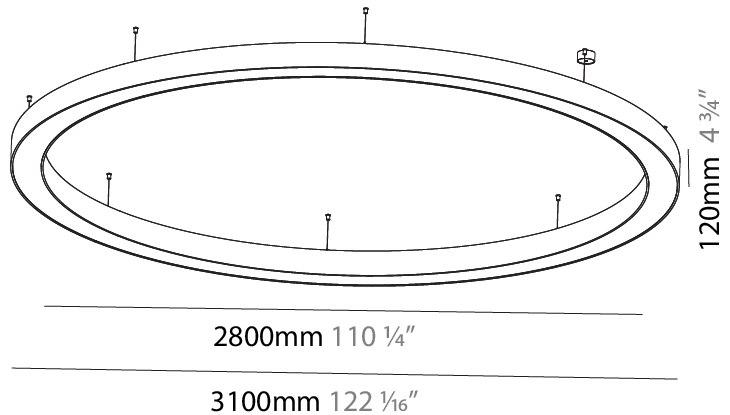

GENERAL

Series: Glorious
Subseries: Glorious 150
Partner: Prolicht
Division: Architectural
Installation: Suspension
Product Type: Pendant
Mounting Location: Ceiling
Light Distribution: Direct

PHYSICAL

Shape: Round
Diameter (mm): 3100
Diameter (in): 122 1/16
Depth (mm): 120
Depth (in): 4 3/4
Max. Overall Height (mm): 2120
Max. Overall Height (in): 83 7/16
Weight (kg): 39.1
Weight (lbs): 86.02
Diffuser: PMMA - Opal or Micro-Prism
Fixture Finish: [SSR / BKV / CWI / CRY / HAB / UFT / ITA / RUA / FTG / MYG / LOD / PUS / FRO / FUP / KIA / POP / BLS / SPG / MEY / GOH / CHC / COM / ABZ / JAG / OBR / MOS / ROR](#)
Fixture Material: PMMA / Aluminum

ELECTRICAL

Lamp Type: LED (Zhaga Standard)
Input Wattage (W): 156.6
Total Output Wattage (W): 128 / 102.4 (3500K)
Dimming: [0-10V Dimming / Phase Dimming (120Vac Only)](#)
Driver Included: Yes
Driver Location: Integrated
Driver Type: Constant Current
Driver Class: Class 2
Input Voltage (V): 120 - 277
Constant Current (MA): 350 / 800 (3500K)

LED

Color Temperature (°K): [2700 / 3000 / 3500 / 4000](#)
Max. Delivered Lumen (lm): Max 22676 (13971 Dir / 8705 Ind)
Nominal Lumen (lm): Max 32240
CRI: >90 CRI
Efficiency (%): 65
Lamp Life (hrs): 50000

OPTICAL

RATINGS AND CERTIFICATIONS

Certified By: Certified for North American Standards
IP rating: IP20