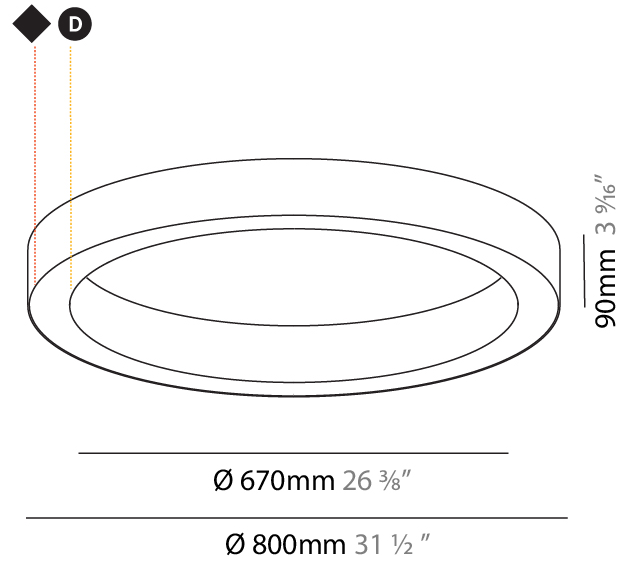

GENERAL

Series: Glorious
Subseries: Glorious 65
Partner: Prolicht
Division: Architectural
Installation: Surface
Product Type: Ceiling Surface
Mounting Location: Ceiling
Light Distribution: Direct

PHYSICAL

Shape: Round
Diameter (mm): 800
Diameter (in): 31 1/2
Height (mm): 90
Height (in): 3 9/16
Weight (kg): 6.9
Weight (lbs): 14.99
Diffuser: PMMA - Opal / Microprism / Clear Microprism
Fixture Finish: SSR / BKV / CWI / CRY / HAB / UFT / ITA / RUA / FTG / MYG / LOD / PUS / FRO / FUP / KIA / POP / BLS / SPG / MEY / GOH / CHC / COM / ABZ / JAG / OBR / MOS / ROR
Fixture Material: PMMA / Aluminum

ELECTRICAL

Lamp Type: LED (Zhaga Standard)
Input Wattage (W): 52.1
Total Output Wattage (W): 48
Dimming: Tri-Mode (Non-Dimming and Phase Dimming (120Vac only) and 0-10V Dimming)
Driver Included: Yes
Driver Location: Integrated
Driver Type: Constant Current - Universal
Driver Class: Class 2
Input Voltage (V): 120 - 277
Constant Current (MA): 350

LED

Color Temperature (°K): 2700 / 3000 / 3500 / 4000
Max. Delivered Lumen (lm): Max 6587
Nominal Lumen (lm): Max 7955
CRI: >90 CRI
Efficiency (%): 88.4
Lamp Life (hrs): 50000

OPTICAL

RATINGS AND CERTIFICATIONS

Certified By: Certified for North American Standards
IP rating: IP20

PROJECT	_____
TYPE	_____
SPECIFIER	_____
QUANTITY	_____
DATE	_____