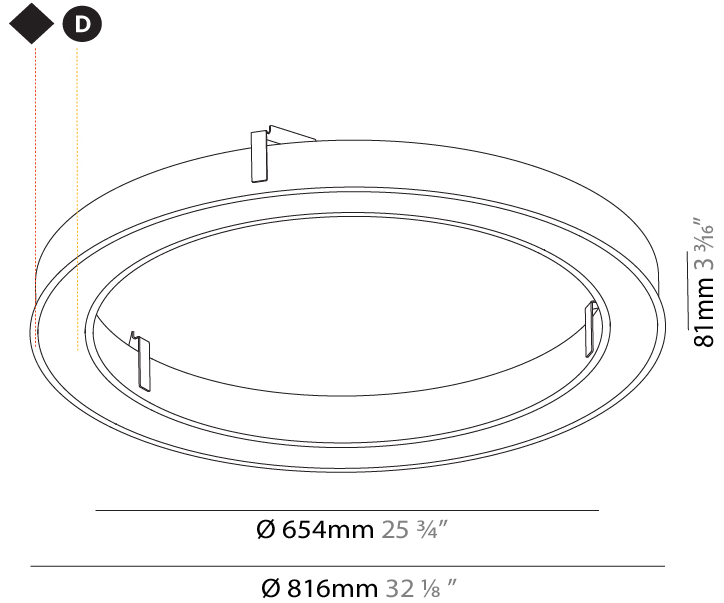

GENERAL

Series: Glorious
Subseries: Glorious 65
Partner: Prolicht
Division: Architectural
Installation: Recessed
Product Type: Ceiling Recessed
Mounting Location: Ceiling
Light Distribution: Direct

PHYSICAL

Shape: Round
Diameter (mm): 816
Diameter (in): 32 1/8
Height (mm): 81
Height (in): 3 3/16
Min. Recessing Depth (mm): 120
Min. Recessing Depth (in): 4 3/4
Weight (kg): 6.755
Weight (lbs): 14.89
Diffuser: PMMA - Opal / Microprism / Clear Microprism
Fixture Finish: SSR / BKV / CWI / CRY / HAB / UFT / ITA / RUA / FTG / MYG / LOD / PUS / FRO / FUP / KIA / POP / BLS / SPG / MEY / GOH / CHC / COM / ABZ / JAG / OBR / MOS / ROR
Fixture Material: PMMA / Aluminum
Cut-out Measurements: Dia.807mm / 31 3/4"

ELECTRICAL

Lamp Type: LED (Zhaga Standard)
Input Wattage (W): 52.1
Total Output Wattage (W): 48
Dimming: Tri-Mode (Non-Dimming and Phase Dimming (120Vac only) and 0-10V Dimming)
Driver Included: Yes
Driver Location: Integrated
Driver Type: Constant Current - Universal
Driver Class: Class 2
Input Voltage (V): 120 - 277
Constant Current (MA): 350

LED

Color Temperature (°K): 2700 / 3000 / 3500 / 4000
Max. Delivered Lumen (lm): Max 7147
Nominal Lumen (lm): Max 8632
CRI: >90 CRI
Efficiency (%): 0.884
Lamp Life (hrs): 50000

OPTICAL

RATINGS AND CERTIFICATIONS

Certified By: Certified for North American Standards
IP rating: IP20

PROJECT
TYPE
SPECIFIER
QUANTITY
DATE

807mm x 663mm
31 3/4" x 26 1/8"

120mm
4 3/4"

10 - 30mm
3/8" - 1 1/8"