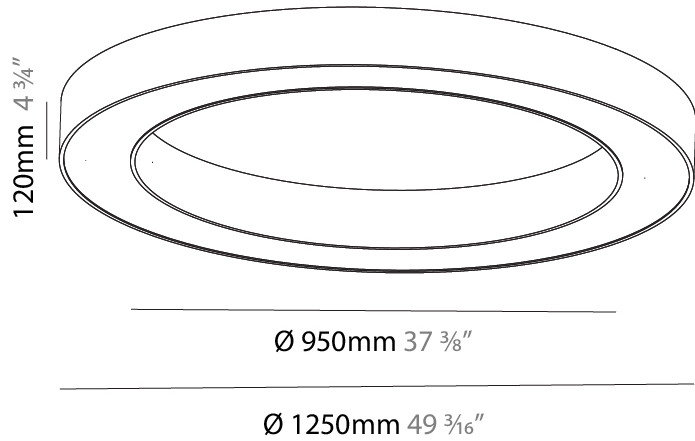

1. To build a product code in our configurator select the specify button on the base model # product page
2. To build a manual product code on this datasheet choose from the options listed below in blue font and add the suffix to the base model #

GENERAL

Series: Glorious
Subseries: Glorious 150
Partner: Prolicht
Division: Architectural
Installation: Surface
Product Type: Ceiling Surface
Mounting Location: Ceiling
Light Distribution: Direct

PHYSICAL

Shape: Round
Diameter (mm): 1250
Diameter (in): 49 3/16
Height (mm): 120
Height (in): 4 3/4
Weight (kg): 12.465
Weight (lbs): 27.42
Diffuser: [PMMA - Opal / Microprism](#)
Fixture Finish: [SSR / BKV / CWI / CRY / HAB / UFT / ITA / RUA / FTG / MYG / LOD / PUS / FRO / FUP / KIA / POP / BLS / SPG / MEY / GOH / CHC / COM / ABZ / JAG / OBR / MOS / ROR](#)
Fixture Material: [PMMA / Aluminum](#)

ELECTRICAL

Lamp Type: LED (Zhaga Standard)
Input Wattage (W): 58.7
Total Output Wattage (W): 48 / 38.4 (3500K)
Dimming: [0-10V Dimming / Phase Dimming (120Vac Only)](#)
Driver Included: Yes
Driver Location: Integrated
Driver Type: Constant Current - 120 / 277Vac
Driver Class: Class 2
Input Voltage (V): 120 - 277
Constant Current (MA): 350 / 1200 (3500K)

LED

[Color Temperature (°K): 2700 / 3000 / 3500 / 4000](#)
Max. Delivered Lumen (lm): Max 5345
Nominal Lumen (lm): Max 8060
CRI: >90 CRI
Efficiency (%): 65
Lamp Life (hrs): 50000

OPTICAL

RATINGS AND CERTIFICATIONS

Certified By: Certified for North American Standards
IP rating: IP20