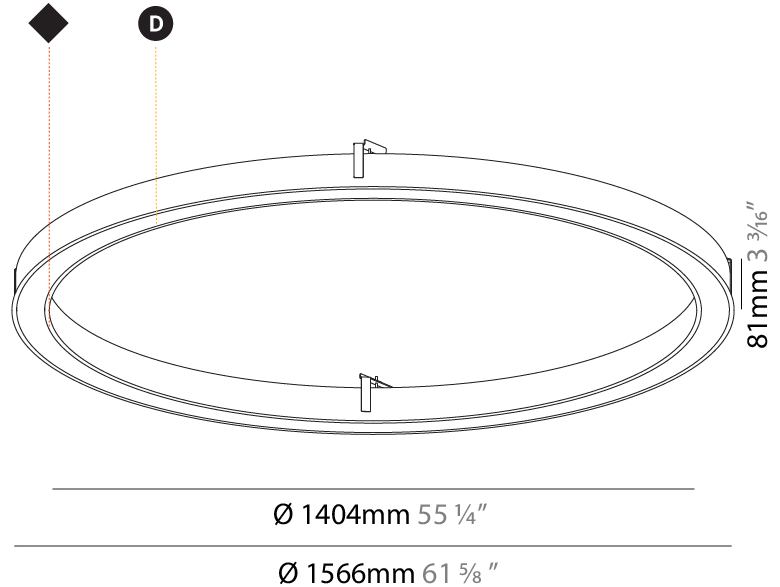

GENERAL

Series: Glorious
Subseries: Glorious 65
Partner: Prolicht
Division: Architectural
Installation: Recessed
Product Type: Ceiling Recessed
Mounting Location: Ceiling
Light Distribution: Direct

PHYSICAL

Shape: Round
Diameter (mm): 1566
Diameter (in): 61 ⁵/₈
Height (mm): 81
Height (in): 3 ³/₁₆
Min. Recessing Depth (mm): 120
Min. Recessing Depth (in): 4 ³/₄
Weight (kg): 14.042
Weight (lbs): 30.96
Diffuser: PMMA - Opal / Microprism / Clear Microprism
Fixture Finish: SSR / BKV / CWI / CRY / HAB / UFT / ITA / RUA / FTG / MYG / LOD / PUS / FRO / FUP / KIA / POP / BLS / SPG / MEY / GOH / CHC / COM / ABZ / JAG / OBR / MOS / ROR
Fixture Material: PMMA / Aluminum
Cut-out Measurements: Dia. 1557mm/61 5/16"

ELECTRICAL

Lamp Type: LED (Zhaga Standard)
Input Wattage (W): 104.2
Total Output Wattage (W): 96
Dimming: Tri-Mode (Non-Dimming and Phase Dimming (120Vac only) and 0-10V Dimming)
Driver Included: Yes
Driver Location: Integrated
Driver Type: Constant Current - Universal
Driver Class: Class 2
Input Voltage (V): 120 - 277
Constant Current (MA): 350

LED

Color Temperature (°K): 2700 / 3000 / 3500 / 4000
Max. Delivered Lumen (lm): Max 14295
Nominal Lumen (lm): Max 17264
CRI: >90 CRI
Efficiency (%): 0.884
Lamp Life (hrs): 50000

OPTICAL

RATINGS AND CERTIFICATIONS

Certified By: Certified for North American Standards
IP rating: IP20

1557mm x 1413mm
61 ⁵/₁₆" x 55 ⁵/₁₆"

120mm
4 ³/₄"

10 - 30mm
³/₈" - 1 ³/₁₆"