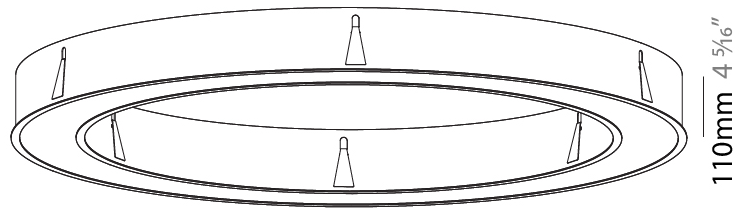

GENERAL

Series: Glorious
Subseries: Glorious 150
Partner: Prolicht
Division: Architectural
Installation: Recessed
Product Type: Ceiling Recessed
Mounting Location: Ceiling
Light Distribution: Direct

PHYSICAL

Shape: Round
Diameter (mm): 1570
Diameter (in): 61 13/16
Height (mm): 110
Height (in): 4 5/16
Min. Recessing Depth (mm): 120
Min. Recessing Depth (in): 4 3/4
Weight (kg): 16.624
Weight (lbs): 36.65
Diffuser: [PMMA - Opal or Micro-Prism](#)
Fixture Finish: [SSR / BKV / CWI / CRY / HAB / UFT / ITA / RUA / FTG / MYG / LOD / PUS / FRO / FUP / KIA / POP / BLS / SPG / MEY / GOH / CHC / COM / ABZ / JAG / OBR / MOS / ROR](#)
Fixture Material: [PMMA / Aluminum](#)
Cut-out Measurements: Dia. 1560mm / 61 7/16"

ELECTRICAL

Lamp Type: LED (Zhaga Standard)
Input Wattage (W): 73.4
Total Output Wattage (W): 60 / 48 (3500K)
Dimming: [0-10V Dimming / Phase Dimming (120Vac Only)](#)
Driver Included: Yes
Driver Location: Integrated
Driver Type: Constant Current - 120 / 277Vac
Driver Class: Class 2
Input Voltage (V): 120 - 277
Constant Current (MA): 350 / 700/800 (3500K)

LED

Color Temperature (°K): [2700 / 3000 / 3500 / 4000](#)
Max. Delivered Lumen (lm): Max 6881
Nominal Lumen (lm): Max 10075
CRI: >90 CRI
Efficiency (%): 65
Lamp Life (hrs): 50000

OPTICAL

RATINGS AND CERTIFICATIONS

Certified By: Certified for North American Standards
IP rating: IP20

Ø 1228mm 48 3/8"

Ø 1570mm 61 13/16"

1560mm x 1240mm
61 7/16" x 48 13/16"

120mm
4 3/4"

10 - 15mm
3/8" - 9/16"