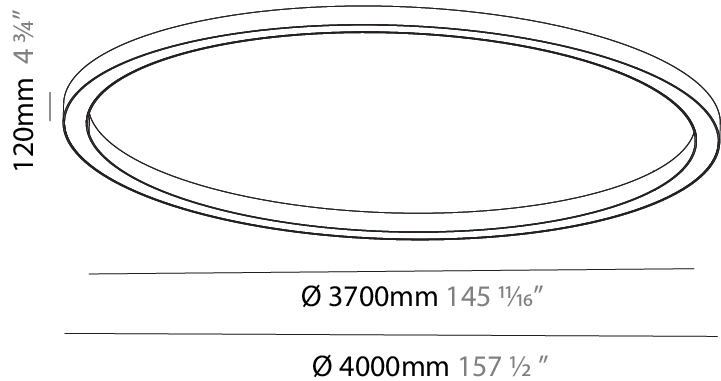

1. To build a product code in our configurator select the specify button on the base model # product page
2. To build a manual product code on this datasheet choose from the options listed below in blue font and add the suffix to the base model #

GENERAL

Series: Glorious
Subseries: Glorious 150
Partner: Prolicht
Division: Architectural
Installation: Surface
Product Type: Ceiling Surface
Mounting Location: Ceiling
Light Distribution: Direct

PHYSICAL

Shape: Round
Diameter (mm): 4000
Diameter (in): 157 1/2
Height (mm): 120
Height (in): 4 3/4
Weight (kg): 49.661
Weight (lbs): 109.25
Diffuser: PMMA - Opal
Fixture Finish: SSR / BKV / CWI / CRY / HAB / UFT / ITA / RUA / FTG / MYG / LOD / PUS / FRO / FUP / KIA / POP / BLS / SPG / MEY / GOH / CHC / COM / ABZ / JAG / OBR / MOS / ROR
Fixture Material: PMMA / Aluminum

ELECTRICAL

Lamp Type: LED (Zhaga Standard)
Input Wattage (W): 195.8
Total Output Wattage (W): 160 / 128 (3500K)
Dimming: 0-10V Dimming / Phase Dimming (120Vac Only)
Driver Included: Yes
Driver Location: Integrated
Driver Type: Constant Current - 120 / 277Vac
Driver Class: Class 2
Input Voltage (V): 120 - 277
Constant Current (MA): 350 / 1000 (3500K)

LED

Color Temperature (°K): 2700 / 3000 / 3500 / 4000
Max. Delivered Lumen (lm): Max 19148
Nominal Lumen (lm): Max 26867
CRI: >90 CRI
Efficiency (%): 65
Lamp Life (hrs): 50000

OPTICAL

RATINGS AND CERTIFICATIONS

Certified By: Certified for North American Standards
IP rating: IP20