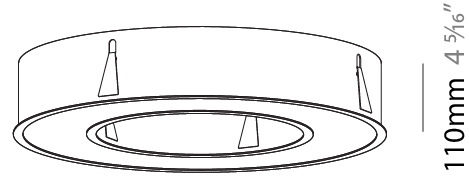

GENERAL

Series: Glorious
Subseries: Glorious 150
Partner: Prolicht
Division: Architectural
Installation: Recessed
Product Type: Ceiling Recessed
Mounting Location: Ceiling
Light Distribution: Direct

PHYSICAL

Shape: Round
Diameter (mm): 770
Diameter (in): 30 ⁵/₁₆"
Height (mm): 110
Height (in): 4 ⁵/₁₆"
Min. Recessing Depth (mm): 120
Min. Recessing Depth (in): 4 ³/₄"
Weight (kg): 9.285
Weight (lbs): 20.47
Diffuser: [PMMA - Opal or Micro-Prism](#)
Fixture Finish: [SSR / BKV / CWI / CRY / HAB / UFT / ITA / RUA / FTG / MYG / LOD / PUS / FRO / FUP / KIA / POP / BLS / SPG / MEY / GOH / CHC / COM / ABZ / JAG / OBR / MOS / ROR](#)
Fixture Material: PMMA / Aluminum
Cut-out Measurements: Dia. 760mm / 29 15/16"

ELECTRICAL

Lamp Type: LED (Zhaga Standard)
Input Wattage (W): 29.1
Total Output Wattage (W): 24 / 19.2 (3500K)
Dimming: [0-10V Dimming / Phase Dimming (120Vac Only)](#)
Driver Included: Yes
Driver Location: Integrated
Driver Type: Constant Current - 120 / 277Vac
Driver Class: Class 2
Input Voltage (V): 120 - 277
Constant Current (MA): 350 / 600 (3500K)

LED

Color Temperature (°K): [2700 / 3000 / 3500 / 4000](#)
Max. Delivered Lumen (lm): Max 2672
Nominal Lumen (lm): Max 4030
CRI: >90 CRI
Efficiency (%): 65
Lamp Life (hrs): 50000

OPTICAL

RATINGS AND CERTIFICATIONS

Certified By: Certified for North American Standards
IP rating: IP20

PROJECT
TYPE
SPECIFIER
QUANTITY
DATE

Ø 428mm 16 7/8"

Ø 770mm 30 5/16"

110mm 4 5/16"

760mm x 440mm
29 15/16" x 17 5/16"

120mm
4 3/4"

10 - 15mm
3/8" - 9/16"