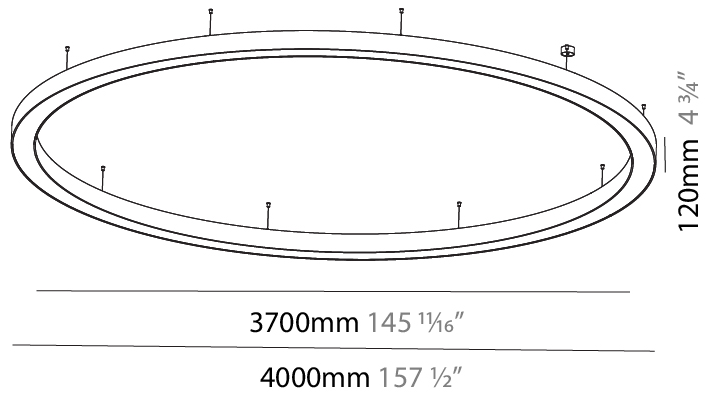

GENERAL

Series: Glorious
Subseries: Glorious 150
Partner: Prolicht
Division: Architectural
Installation: Suspension
Product Type: Pendant
Mounting Location: Ceiling
Light Distribution: Direct

PHYSICAL

Shape: Round
Diameter (mm): 4000
Diameter (in): 157 1/2
Height (mm): 120
Height (in): 4 3/4
Max. Overall Height (mm): 2120
Max. Overall Height (in): 83 7/16
Weight (kg): 50.71
Weight (lbs): 111.98
Diffuser: PMMA - Opal or Micro-Prism
Fixture Finish: SSR / BKV / CWI / CRY / HAB / UFT / ITA / RUA / FTG / MYG / LOD / PUS / FRO / FUP / KIA / POP / BLS / SPG / MEY / GOH / CHC / COM / ABZ / JAG / OBR / MOS / ROR
Fixture Material: PMMA / Aluminum

ELECTRICAL

Lamp Type: LED (Zhaga Standard)
Input Wattage (W): 195.8
Total Output Wattage (W): 160 / 128 (3500K)
Dimming: 0-10V Dimming / Phase Dimming (120Vac Only)
Driver Included: Yes
Driver Location: Integrated
Driver Type: Constant Current
Driver Class: Class 2
Input Voltage (V): 120 - 277
Constant Current (mA): 350 / 1000 (3500K)

LED

Color Temperature (°K): 2700 / 3000 / 3500 / 4000
Max. Delivered Lumen (lm): Max 19148
Nominal Lumen (lm): Max 26867
CRI: >90 CRI
Efficiency (%): 0.65
Lamp Life (hrs): 50000

OPTICAL

RATINGS AND CERTIFICATIONS

Certified By: Certified for North American Standards
IP rating: IP20