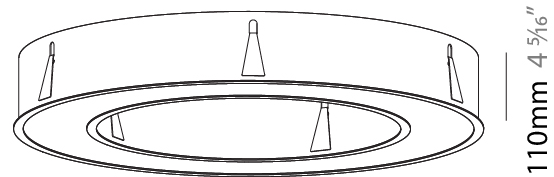

GENERAL

Series: Glorious
Subseries: Glorious 150
Partner: Prolicht
Division: Architectural
Installation: Recessed
Product Type: Ceiling Recessed
Mounting Location: Ceiling
Light Distribution: Direct

PHYSICAL

Shape: Round
Diameter (mm): 970
Diameter (in): 38 ³/₁₆
Height (mm): 110
Height (in): 4 ⁵/₁₆
Min. Recessing Depth (mm): 120
Min. Recessing Depth (in): 4 ³/₄
Weight (kg): 11.164
Weight (lbs): 24.61
Diffuser: PMMA - Opal or Micro-Prism
Fixture Finish: SSR / BKV / CWI / CRY / HAB / UFT / ITA / RUA / FTG / MYG / LOD / PUS / FRO / FUP / KIA / POP / BLS / SPG / MEY / GOH / CHC / COM / ABZ / JAG / OBR / MOS / ROR
Fixture Material: PMMA / Aluminum
Cut-out Measurements: Dia. 960mm / 37 13/16"

ELECTRICAL

Lamp Type: LED (Zhaga Standard)
Input Wattage (W): 44.1
Total Output Wattage (W): 36 / 28.8 (3500K)
Dimming: 0-10V Dimming / Phase Dimming (120Vac Only)
Driver Included: Yes
Driver Location: Integrated
Driver Type: Constant Current - 120 / 277Vac
Driver Class: Class 2
Input Voltage (V): 120 - 277
Constant Current (MA): 350 / 900 (3500K)

LED

Color Temperature (°K): 2700 / 3000 / 3500 / 4000
Max. Delivered Lumen (lm): Max 4008
Nominal Lumen (lm): Max 6045
CRI: >90 CRI
Efficiency (%): 65
Lamp Life (hrs): 50000

OPTICAL

RATINGS AND CERTIFICATIONS

Certified By: Certified for North American Standards
IP rating: IP20

Ø 628mm 24 3/4"

Ø 970mm 38 3/16 "

960mm x 640mm
37 13/16" x 25 3/16"

120mm
4 3/4"

10 - 15mm
3/8" - 9/16"