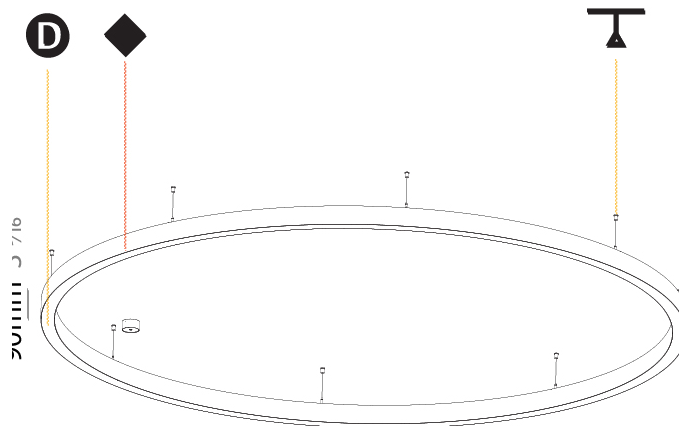

GENERAL

Series: Glorious
Subseries: Glorious 65
Partner: Prolicht
Division: Architectural
Installation: Suspension
Product Type: Pendant
Mounting Location: Ceiling
Light Distribution: Direct / Indirect

PHYSICAL

Shape: Round
Diameter (mm): 3000
Diameter (in): 118 7/8
Height (mm): 90
Height (in): 3 9/16
Max. Overall Height (mm): 2090
Max. Overall Height (in): 82 7/16
Weight (kg): 31.716
Weight (lbs): 69.93
Diffuser: [PMMA - Opal / Microprism / Clear Microprism](#)
Fixture Finish: [SSR / BKV / CWI / CRY / HAB / UFT / ITA / RUA / FTG / MYG / LOD / PUS / FRO / FUP / KIA / POP / BLS / SPG / MEY / GOH / CHC / COM / ABZ / JAG / OBR / MOS / ROR](#)
Fixture Material: [PMMA / Aluminum](#)
Cable Details: [2000mm/78 3/4" or 6000mm/236 1/4" Cable Transparent](#)

ELECTRICAL

Lamp Type: LED (Zhaga Standard)
Input Wattage (W): 308
Total Output Wattage (W): 192 / 84
Dimming: [Tri-Mode (Non-Dimming and Phase Dimming (120Vac only) and 0-10V Dimming)](#)
Driver Included: Yes
Driver Location: Integrated
Driver Type: Constant Current - Universal
Driver Class: Class 2
Input Voltage (V): 120 - 277
Constant Current (MA): 350

LED

Color Temperature (°K): [2700 / 3000 / 3500 / 4000](#)
Max. Delivered Lumen (lm): Max 40453
Nominal Lumen (lm): Max 48892
CRI: >90 CRI
Lamp Life (hrs): 50000

OPTICAL

RATINGS AND CERTIFICATIONS

Certified By: Certified for North American Standards
IP rating: IP20

2870mm 113"

3000mm 118 7/8"