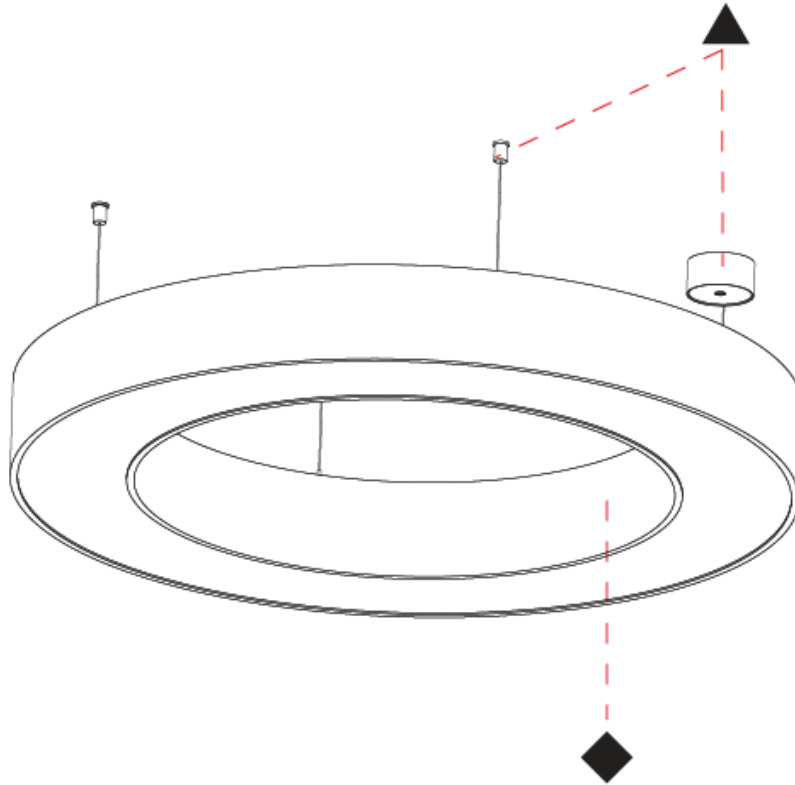

GLORIOUS 150 SUSPENSION

A30229-

PROJECT

TYPE

SPECIFIER

QUANTITY

DATE

A