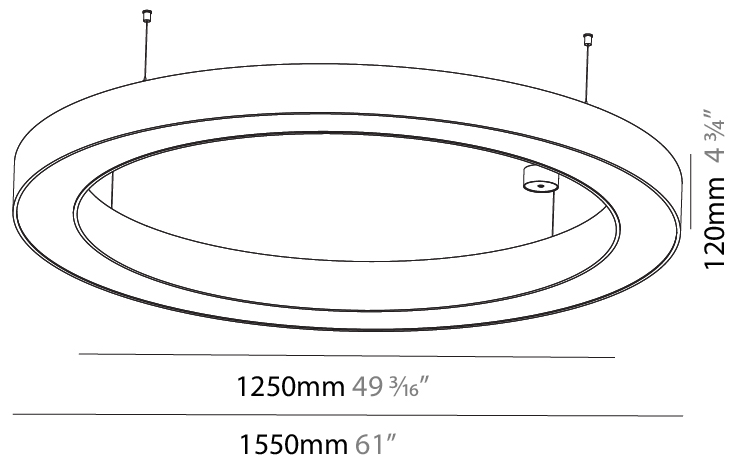

GENERAL

Series: Glorious
Subseries: Glorious 150
Partner: Prolicht
Division: Architectural
Installation: Suspension
Product Type: Pendant
Mounting Location: Ceiling
Light Distribution: Direct / Indirect

PHYSICAL

Shape: Round
Diameter (mm): 1550
Diameter (in): 61
Height (mm): 120
Height (in): 4 3/4
Max. Overall Height (mm): 2120
Max. Overall Height (in): 83 7/16
Weight (kg): 16.737
Weight (lbs): 36.90
Diffuser: [PMMA - Opal or Micro-Prism](#)
Fixture Finish: [SSR / BKV / CWI / CRY / HAB / UFT / ITA / RUA / FTG / MYG / LOD / PUS / FRO / FUP / KIA / POP / BLS / SPG / MEY / GOH / CHC / COM / ABZ / JAG / OBR / MOS / ROR](#)
Fixture Material: [PMMA / Aluminum](#)

ELECTRICAL

Lamp Type: LED (Zhaga Standard)
Input Wattage (W): 107.7
Total Output Wattage (W): 88 / 70.4 (3500K)
Dimming: [0-10V Dimming / Phase Dimming (120Vac Only)](#)
Driver Included: Yes
Driver Location: Integrated
Driver Type: Constant Current - 120 / 277Vac
Driver Class: Class 2
Input Voltage (V): 120 - 277
Constant Current (MA): 350 / 700/800 (3500K)

LED

Color Temperature (°K): [2700 / 3000 / 3500 / 4000](#)
Max. Delivered Lumen (lm): Max 10489 (6681 Dir / 3808 Ind)
Nominal Lumen (lm): Max 14777
CRI: >90 CRI
Efficiency (%): 68
Lamp Life (hrs): 50000

OPTICAL

RATINGS AND CERTIFICATIONS

Certified By: Certified for North American Standards
IP rating: IP20