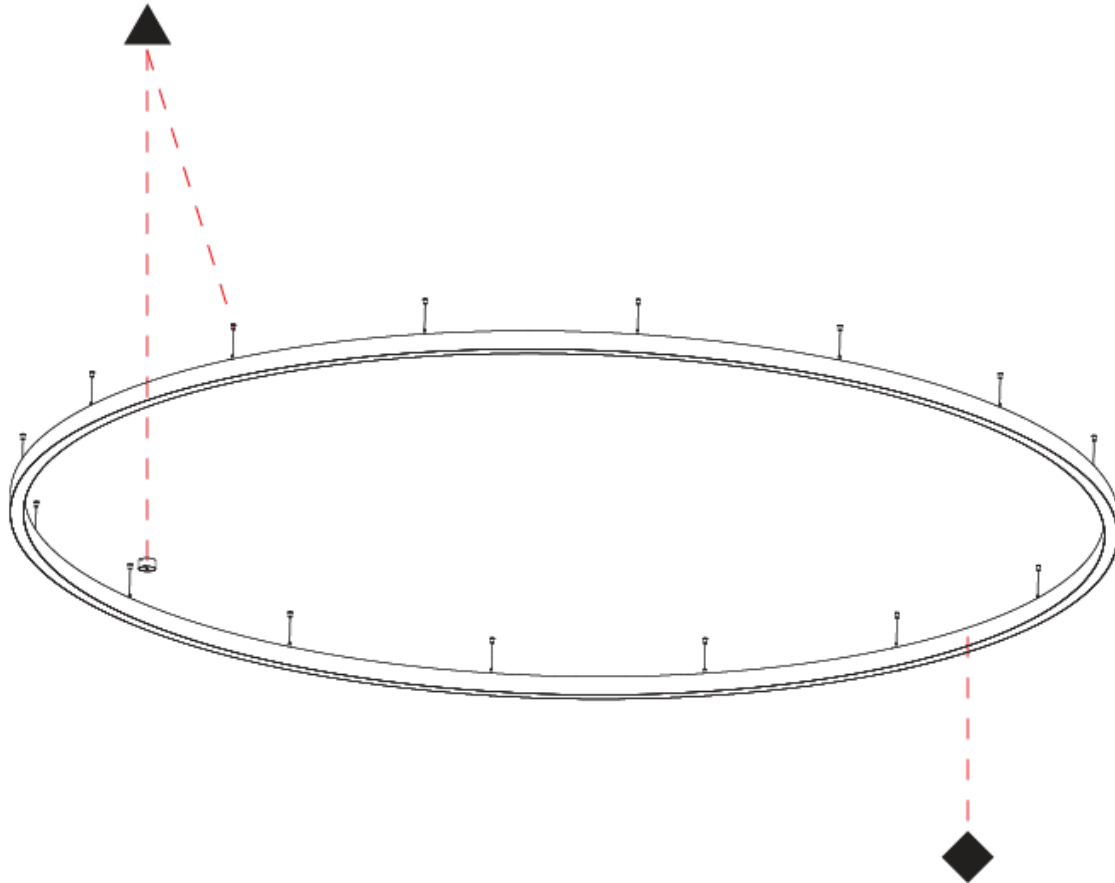

GLORIOUS 65 SUSPENSION

A300066-

PROJECT	_____
TYPE	_____
SPECIFIER	_____
QUANTITY	_____
DATE	_____

A