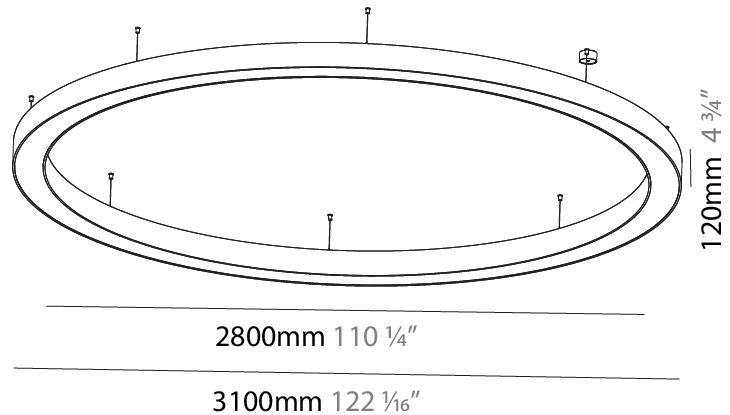

GENERAL

Series: Glorious
Subseries: Glorious 150
Partner: Prolicht
Division: Architectural
Installation: Suspension
Product Type: Pendant
Mounting Location: Ceiling
Light Distribution: Direct / Indirect

PHYSICAL

Shape: Round
Diameter (mm): 3100
Diameter (in): 122 1/4
Depth (mm): 120
Depth (in): 4 3/4
Max. Overall Height (mm): 2120
Max. Overall Height (in): 83 7/16
Weight (kg): 40.905
Weight (lbs): 90.18
Diffuser: PMMA - Opal
Fixture Finish: SSR / BKV / CWI / CRY / HAB / UFT / ITA / RUA / FTG / MYG / LOD / PUS / FRO / FUP / KIA / POP / BLS / SPG / MEY / GOH / CHC / COM / ABZ / JAG / OBR / MOS / ROR
Fixture Material: PMMA / Aluminum

ELECTRICAL

Lamp Type: LED (Zhaga Standard)
Input Wattage (W): 235
Total Output Wattage (W): 192 / 153.6 (3500K)
Dimming: 0-10V Dimming / Phase Dimming (120Vac Only)
Driver Included: Yes
Driver Location: Integrated
Driver Type: Constant Current - 120 / 277Vac
Driver Class: Class 2
Input Voltage (V): 120 - 277
Constant Current (MA): 350 / 800 (3500K)

LED

Color Temperature (°K): 2700 / 3000 / 3500 / 4000
Max. Delivered Lumen (lm): Max 22676 (13971 Dir / 8705 Ind)
Nominal Lumen (lm): Max 32240
CRI: >90 CRI
Efficiency (%): 70
Lamp Life (hrs): 50000

OPTICAL

RATINGS AND CERTIFICATIONS

Certified By: Certified for North American Standards
IP rating: IP20