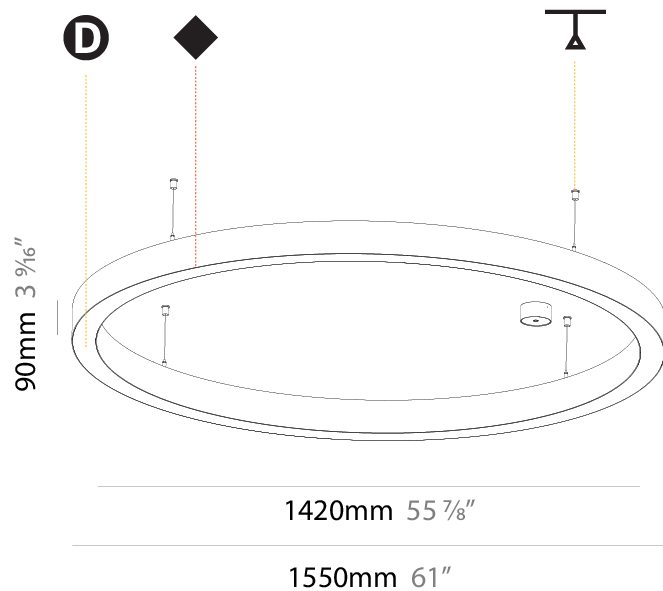

GENERAL

Series: Glorious
Subseries: Glorious 65
Partner: Prolicht
Division: Architectural
Installation: Suspension
Product Type: Pendant
Mounting Location: Ceiling
Light Distribution: Direct / Indirect

PHYSICAL

Shape: Round
Diameter (mm): 1550
Diameter (in): 61
Height (mm): 90
Height (in): 3 9/16
Max. Overall Height (mm): 2090
Max. Overall Height (in): 82 7/16
Weight (kg): 17.714
Weight (lbs): 37.71
Diffuser: [PMMA - Opal / Microprism / Clear Microprism](#)
Fixture Finish: [SSR / BKV / CWI / CRY / HAB / UFT / ITA / RUA / FTG / MYG / LOD / PUS / FRO / FUP / KIA / POP / BLS / SPG / MEY / GOH / CHC / COM / ABZ / JAG / OBR / MOS / ROR](#)
Fixture Material: [PMMA / Aluminum](#)
Cable Details: [2000mm/78 3/4" or 6000mm/236 1/4" Cable Transparent](#)

ELECTRICAL

Lamp Type: LED (Zhaga Standard)
Input Wattage (W): 154
Total Output Wattage (W): 96 / 84
Dimming: [Tri-Mode (Non-Dimming and Phase Dimming (120Vac only) and 0-10V Dimming)](#)
Driver Included: Yes
Driver Location: Integrated
Driver Type: Constant Current - Universal
Driver Class: Class 2
Input Voltage (V): 120 - 277
Constant Current (MA): 350

LED

[Color Temperature (*K): 2700 / 3000 / 3500 / 4000](#)
Max. Delivered Lumen (lm): Max 20226
Nominal Lumen (lm): Max 24446
CRI: >90 CRI
Lamp Life (hrs): 50000

OPTICAL

RATINGS AND CERTIFICATIONS

Certified By: Certified for North American Standards
IP rating: IP20