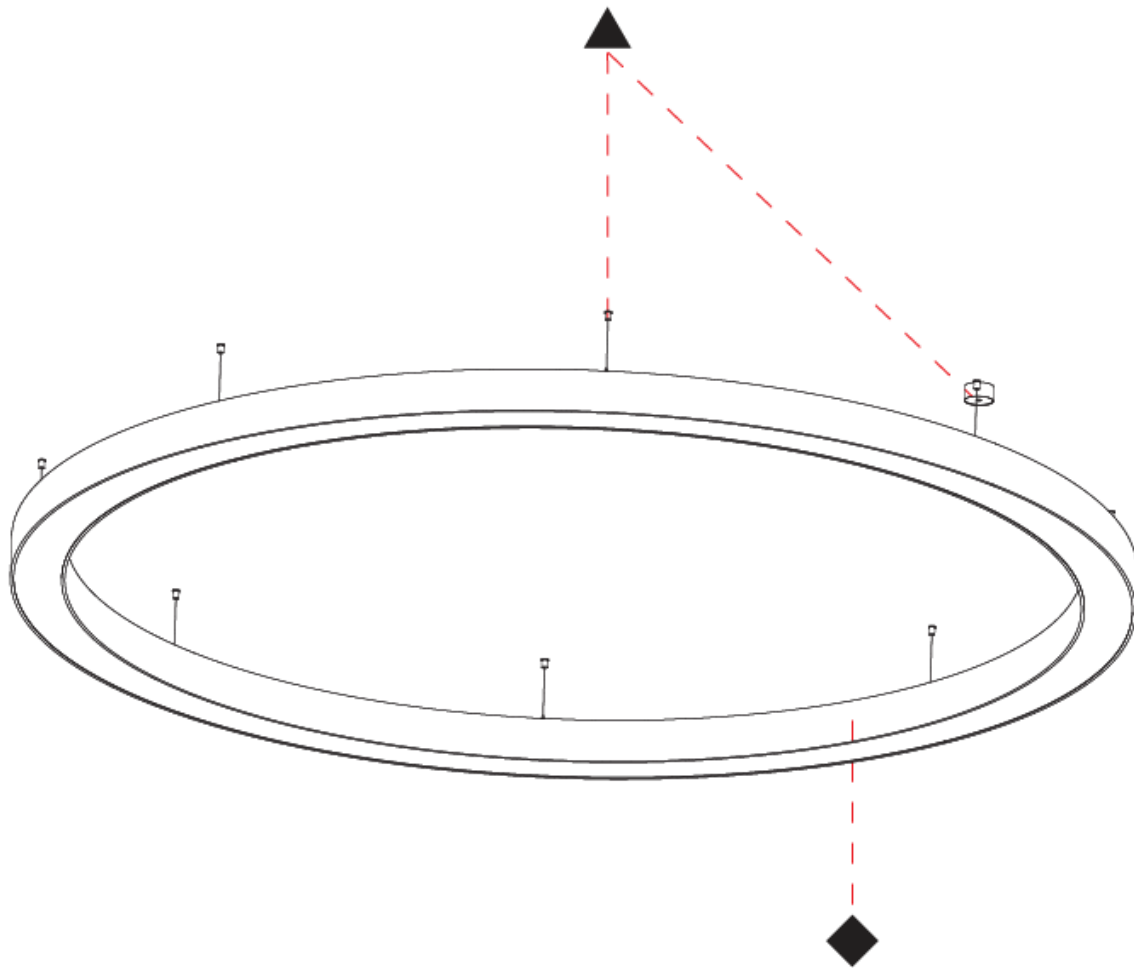

GLORIOUS 150 SUSPENSION

A30184-

PROJECT	_____
TYPE	_____
SPECIFIER	_____
QUANTITY	_____
DATE	_____

A