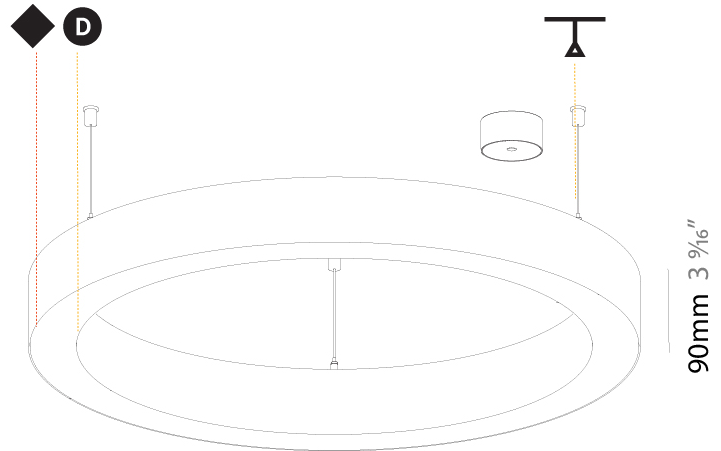

GENERAL

Series: Glorious
Subseries: Glorious 65
Partner: Prolicht
Division: Architectural
Installation: Suspension
Product Type: Pendant
Mounting Location: Ceiling
Light Distribution: Direct / Indirect

PHYSICAL

Shape: Round
Diameter (mm): 800
Diameter (in): 31 1/2
Height (mm): 90
Height (in): 3 9/16
Max. Overall Height (mm): 2090
Max. Overall Height (in): 82 7/16
Weight (kg): 8.128
Weight (lbs): 17.92
Diffuser: [PMMA - Opal / Microprism / Clear Microprism](#)
Fixture Finish: [SSR / BKV / CWI / CRY / HAB / UFT / ITA / RUA / FTG / MYG / LOD / PUS / FRO / FUP / KIA / POP / BLS / SPG / MEY / GOH / CHC / COM / ABZ / JAG / OBR / MOS / ROR](#)
Fixture Material: [PMMA / Aluminum](#)
Cable Details: [2000mm/78 3/4" or 6000mm/236 1/4" Cable Transparent](#)

ELECTRICAL

Lamp Type: LED (Zhaga Standard)
Input Wattage (W): 77
Total Output Wattage (W): 48 / 45
Dimming: [Tri-Mode (Non-Dimming and Phase Dimming (120Vac only) and 0-10V Dimming)](#)
Driver Included: Yes
Driver Location: Integrated
Driver Type: Constant Current - Universal
Driver Class: Class 2
Input Voltage (V): 120 - 277
Constant Current (MA): 350

LED

Color Temperature (°K): [2700 / 3000 / 3500 / 4000](#)
Max. Delivered Lumen (lm): Max 10113
Nominal Lumen (lm): Max 12223
CRI: >90 CRI
Lamp Life (hrs): 50000

OPTICAL

RATINGS AND CERTIFICATIONS

Certified By: Certified for North American Standards
IP rating: IP20

Ø 670mm 26 3/8"

Ø 800mm 31 1/2"

90mm 3 9/16"