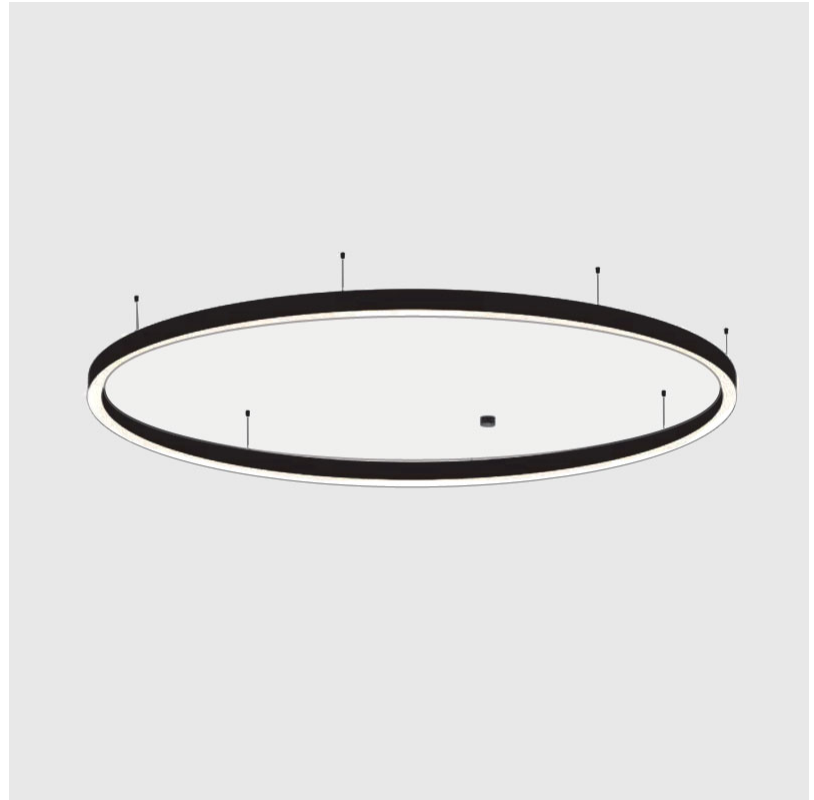

GENERAL

Series: Glorious
Subseries: Glorious 65
Partner: Prolicht
Division: Architectural
Installation: Suspension
Product Type: Pendant
Mounting Location: Ceiling
Light Distribution: Direct / Indirect

PHYSICAL

Shape: Round
Diameter (mm): 5200
Diameter (in): 204 3/4
Height (mm): 90
Height (in): 3 9/16
Max. Overall Height (mm): 2090
Max. Overall Height (in): 82 7/16
Weight (kg): 55.788
Weight (lbs): 123.00
Diffuser: PMMA - Opal / Microprism / Clear Microprism
Fixture Finish: SSR / BKV / CWI / CRY / HAB / UFT / ITA / RUA / FTG / MYG / LOD / PUS / FRO / FUP / KIA / POP / BLS / SPG / MEY / GOH / CHC / COM / ABZ / JAG / OBR / MOS / ROR
Fixture Material: PMMA / Aluminum
Cable Details: 2000mm/78 3/4" or 6000mm/236 1/4" Cable Transparent

ELECTRICAL

Lamp Type: LED (Zhaga Standard)
Input Wattage (W): 563.9
Total Output Wattage (W): 336 / 240
Dimming: Tri-Mode (Non-Dimming and Phase Dimming (120Vac only) and 0-10V Dimming)
Driver Included: Yes
Driver Location: Integrated
Driver Type: Constant Current - Universal
Driver Class: Class 2
Input Voltage (V): 120 - 277
Constant Current (MA): 350

LED

Color Temperature (°K): 2700 / 3000 / 3500 / 4000
Max. Delivered Lumen (lm): Max 74006
Nominal Lumen (lm): Max 89152
CRI: >90 CRI
Lamp Life (hrs): 50000

OPTICAL

RATINGS AND CERTIFICATIONS

Certified By: Certified for North American Standards
IP rating: IP20