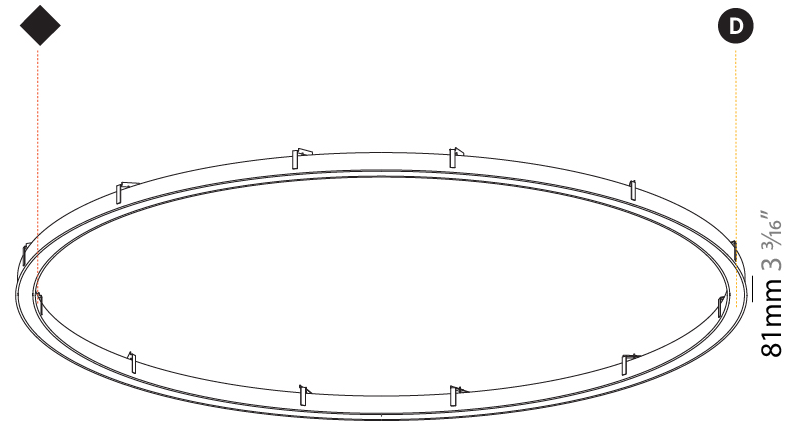

GENERAL

Series: Glorious
Subseries: Glorious 65
Partner: Prolicht
Division: Architectural
Installation: Recessed
Product Type: Ceiling Recessed
Mounting Location: Ceiling
Light Distribution: Direct

PHYSICAL

Shape: Round
Diameter (mm): 5216
Diameter (in): 205 ³/₈
Height (mm): 81
Height (in): 3 ³/₁₆
Min. Recessing Depth (mm): 120
Min. Recessing Depth (in): 4 ³/₄
Weight (kg): 47.924
Weight (lbs): 106.00
Diffuser: PMMA - Opal / Microprism / Clear Microprism
Fixture Finish: SSR / BKV / CWI / CRY / HAB / UFT / ITA / RUA / FTG / MYG / LOD / PUS / FRO / FUP / KIA / POP / BLS / SPG / MEY / GOH / CHC / COM / ABZ / JAG / OBR / MOS / ROR
Fixture Material: PMMA / Aluminum
Cut-out Measurements: Dia. 5207mm / 205"

ELECTRICAL

Lamp Type: LED (Zhaga Standard)
Input Wattage (W): 364.7
Total Output Wattage (W): 336
Dimming: Tri-Mode (Non-Dimming and Phase Dimming (120Vac only) and 0-10V Dimming)
Driver Included: Yes
Driver Location: Integrated
Driver Type: Constant Current - Universal
Driver Class: Class 2
Input Voltage (V): 120 - 277
Constant Current (MA): 350

LED

Color Temperature (°K): 2700 / 3000 / 3500 / 4000
Max. Delivered Lumen (lm): Max 43506
Nominal Lumen (lm): Max 60425
CRI: >90 CRI
Efficiency (%): 0.884
Lamp Life (hrs): 50000

OPTICAL

RATINGS AND CERTIFICATIONS

Certified By: Certified for North American Standards
IP rating: IP20

Ø 5054mm 199"

Ø 5216mm 205 ³/₈"

5207mm x 5063mm
205" x 199 ³/₁₆"

120mm
4 ³/₄"

10 - 30mm
³/₈" - 1 ³/₁₆"