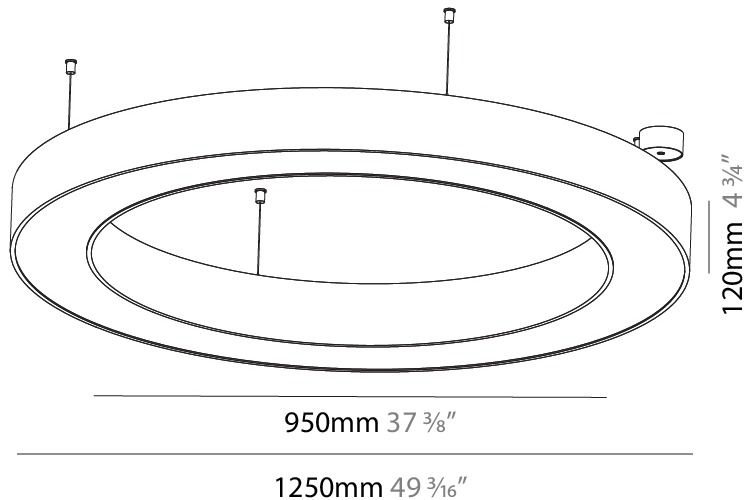

GLORIOUS SUSPENSION

A30309- : A30309-DV-40K-03-01

base number

1. To build a product code in our configurator select the specify button on the base model # product page
2. To build a manual product code on this datasheet choose from the options listed below in blue font and add the suffix to the base model #

GENERAL

Series: Glorious
Partner: Prolicht
Division: Architectural
Installation: Suspension
Product Type: Pendant
Mounting Location: Ceiling
Light Distribution: Direct / Indirect

PHYSICAL

Shape: Round
Diameter (mm): 1250
Diameter (in): 49 3/16
Height (mm): 120
Height (in): 4 3/4
Max. Overall Height (mm): 2120
Max. Overall Height (in): 83 7/16
Weight (kg): 13.475
Weight (lbs): 29.70
Fixture Material: PMMA / Aluminum

ELECTRICAL

Lamp Type: LED (Zhaga Standard)
Input Wattage (W): 88.1
Total Output Wattage (W): 72
Dimming: 0-10V Dimming
Driver Included: Yes
Driver Location: Integrated
Driver Type: Constant Current
Driver Class: Class 2
Input Voltage (V): 120 - 277
Constant Current (MA): 350

LED

Color Temperature (°K): 4000
Max. Delivered Lumen (lm): 5345 Dir / 3264 Ind
CRI: >90 CRI
Efficiency (%): 68
Lamp Life (hrs): 50000

OPTICAL

RATINGS AND CERTIFICATIONS

Certified By: Certified for North American Standards
IP rating: IP20