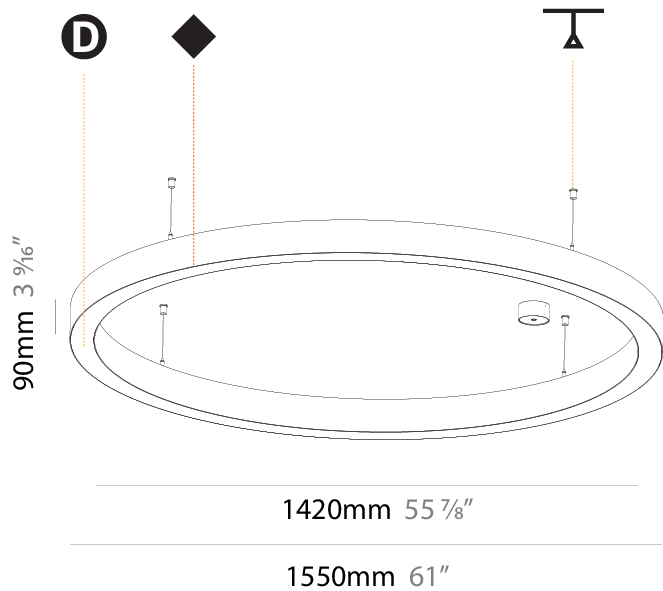

GENERAL

Series: Glorious
Subseries: Glorious Slim
Brand: Prolicht
Division: Architectural
Mounting Type: Suspension
Mounting Location: Ceiling
Subcategory: Ambient

PHYSICAL

Shape: Round
Diameter (mm): 1550
Diameter (in): 61
Depth (mm): 90
Depth (in): 3 9/16
Max. Overall Height (mm): 2090
Max. Overall Height (in): 82 5/16
Light Distribution: Direct
Weight (kg): 14.447
Weight (lbs): 31.78
Diffuser: PMMA - Opal or Micro-Prism
Fixture Finish: SSR / BKV / CWI / CRY / HAB / UFT / ITA / RUA / FTG / MYG / LOD / PUS / FRO / FUP / KIA / POP / BLS / SPG / MEY / GOH / GUM / CHC / COM / ABZ / JAG / OBR / MOS / ROR
Fixture Material: Aluminum
Cable Details: 2000mm or 6000mm Transparent Cable

ELECTRICAL

Lamp Type: LED (Zhaga Standard)
Input Wattage (W): 112
Total Output Wattage (W): 96
Dimming: Tri-Mode (Non-Dimming and Phase Dimming (120Vac only) and 0-10V Dimming)
Driver Included: Yes
Driver Location: Integrated
Driver Type: Constant Current - Universal
Driver Class: Class 2
Input Voltage (V): 120 - 277
Constant Current (MA): 350

LED

Color Temperature (°K): 3000 / 3500 / 4000
Max. Delivered Lumen (lm): 13580 / 13857 / 14140
CRI: >80 CRI
Efficiency (%): 88
Lamp Life (hrs): 50000

OPTICAL

RATINGS AND CERTIFICATIONS

Certified By: Certified for North American Standards
IP rating: IP20