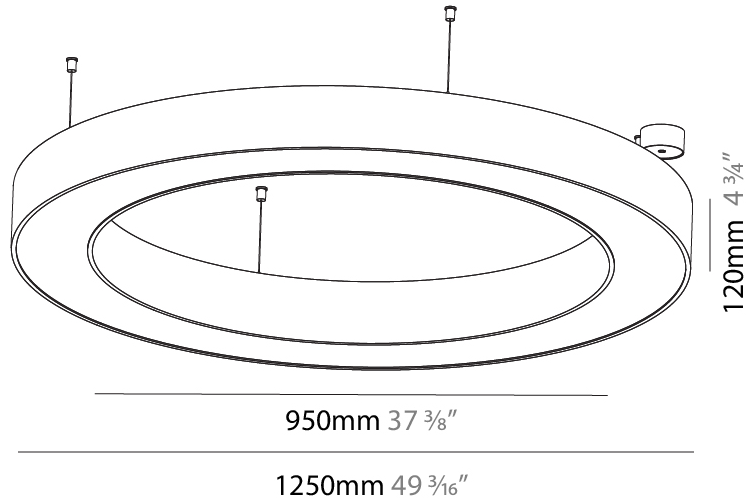

GENERAL

Series: Glorious
Subseries: Glorious
Brand: Prolight
Division: Architectural
Mounting Type: Suspension
Mounting Location: Ceiling
Subcategory: Ambient

PHYSICAL

Shape: Round
Diameter (mm): 1250
Diameter (in): 49 ³/₁₆
Height (mm): 120
Height (in): 4 ³/₄
Max. Overall Height (mm): 2120
Max. Overall Height (in): 83 ⁷/₁₆
Light Distribution: Direct
Weight (kg): 12.847
Weight (lbs): 28.26
Diffuser: [PMMA - Opal or Micro-Prism](#)
Fixture Finish: [SSR / BKV / CWI / CRY / HAB / UFT / ITA / RUA / FTG / MYG / LOD / PUS / FRO / FUP / KIA / POP / BLS / SPG / MEY / GOH / GUM / CHC / COM / ABZ / JAG / OBR / MOS / ROR](#)
Fixture Material: Aluminum

ELECTRICAL

Lamp Type: LED (Zhaga Standard)
Input Wattage (W): 60
Total Output Wattage (W): 48 / 38.4 (3500K)
Dimming: [Non-Dimming / Phase Dimming (120Vac only) / 0-10V Dimming](#)
Driver Included: Yes
Driver Location: Integrated
Driver Type: Constant Current
Driver Class: Class 2
Input Voltage (V): 120 - 277
Constant Current (MA): 350 / 1200 (3500K)

LED

Color Temperature (°K): [3000 / 3500 / 4000](#)
Max. Delivered Lumen (lm): 5540 / 5733 / 5850
CRI: >80 CRI
Efficiency (%): 0.65
Lamp Life (hrs): 50000

OPTICAL

RATINGS AND CERTIFICATIONS

Certified By: Certified for North American Standards
IP rating: IP20