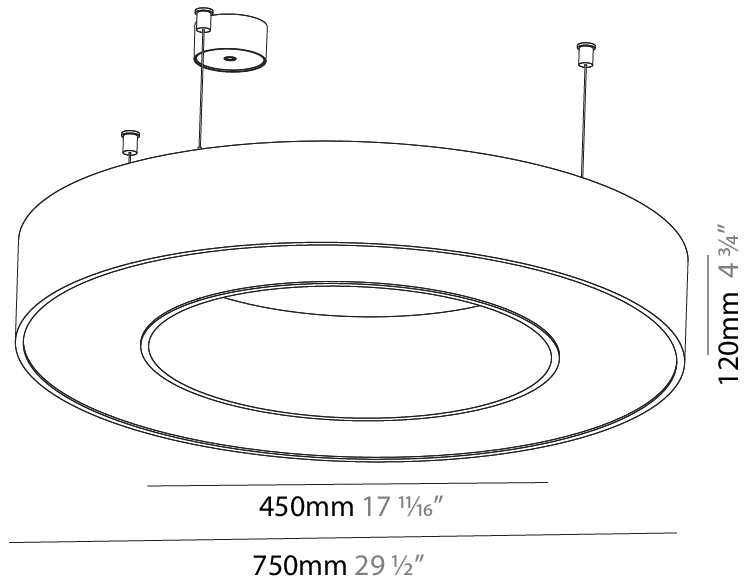

GENERAL

Series: Glorious
Subseries: Glorious
Brand: Prolight
Division: Architectural
Mounting Type: Suspension
Mounting Location: Ceiling
Subcategory: Ambient

PHYSICAL

Shape: Round
Diameter (mm): 750
Diameter (in): 29 1/2
Height (mm): 120
Height (in): 4 3/4
Max. Overall Height (mm): 2120
Max. Overall Height (in): 83 7/16
Light Distribution: Direct
Weight (kg): 7.062
Weight (lbs): 15.56
Diffuser: [PMMA - Opal or Micro-Prism](#)
Fixture Finish: [SSR / BKV / CWI / CRY / HAB / UFT / ITA / RUA / FTG / MYG / LOD / PUS / FRO / FUP / KIA / POP / BLS / SPG / MEY / GOH / GUM / CHC / COM / ABZ / JAG / OBR / MOS / ROR](#)
Fixture Material: Aluminum

ELECTRICAL

Lamp Type: LED (Zhaga Standard)
Input Wattage (W): 30
Total Output Wattage (W): 24 / 19.2 (3500K)
Dimming: [Non-Dimming / Phase Dimming (120Vac only) / 0-10V Dimming](#)
Driver Included: Yes
Driver Location: Integrated
Driver Type: Constant Current
Driver Class: Class 2
Input Voltage (V): 120 - 277
Constant Current (MA): 350 / 600 (3500K)

LED

Color Temperature (°K): [3000 / 3500 / 4000](#)
Max. Delivered Lumen (lm): 2770 / 2862 / 2920
CRI: >80 CRI
Efficiency (%): 65
Lamp Life (hrs): 50000

OPTICAL

RATINGS AND CERTIFICATIONS

Certified By: Certified for North American Standards
IP rating: IP20