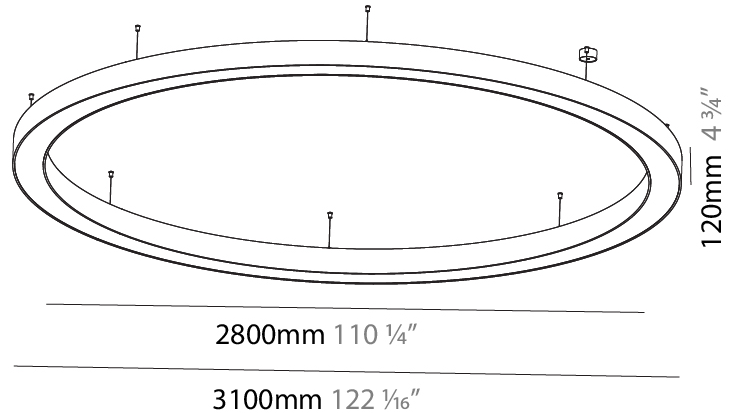

GENERAL

Series: Glorious
Subseries: Glorious
Brand: Prolicht
Division: Architectural
Mounting Type: Suspension
Mounting Location: Ceiling
Subcategory: Ambient

PHYSICAL

Shape: Round
Diameter (mm): 3100
Diameter (in): 122 1/16
Depth (mm): 120
Depth (in): 4 3/4
Max. Overall Height (mm): 2120
Max. Overall Height (in): 83 7/16
Light Distribution: Direct / Indirect
Weight (kg): 40.905
Weight (lbs): 90.18
Diffuser: PMMA - Opalor Micro-Prism
Fixture Finish: SSR / BKV / CWI / CRY / HAB / UFT / ITA / RUA / FTG / MYG / LOD / PUS / FRO / FUP / KIA / POP / BLS / SPG / MEY / GOH / GUM / CHC / COM / ABZ / JAG / OBR / MOS / ROR
Fixture Material: Aluminum

ELECTRICAL

Lamp Type: LED (Zhaga Standard)
Input Wattage (W): 240
Total Output Wattage (W): 192 / 153.6 (3500K)
Dimming: Non-Dimming / Phase Dimming (120Vac only) / 0-10V Dimming
Driver Included: Yes
Driver Location: Integrated
Driver Type: Constant Current - 120 / 277Vac
Driver Class: Class 2
Input Voltage (V): 120 - 277
Constant Current (MA): 350 / 800 (3500K)

LED

Color Temperature (°K): 3000 / 3500 / 4000
Max. Delivered Lumen (lm): 14770 / 15288 / 15600 Direct / 10220 / 10584 / 10800 Indirect
CRI: >80 CRI
Efficiency (%): 70
Lamp Life (hrs): 50000

OPTICAL

RATINGS AND CERTIFICATIONS

Certified By: Certified for North American Standards
IP rating: IP20

PROJECT _____
TYPE _____
SPECIFIER _____
QUANTITY _____
DATE _____