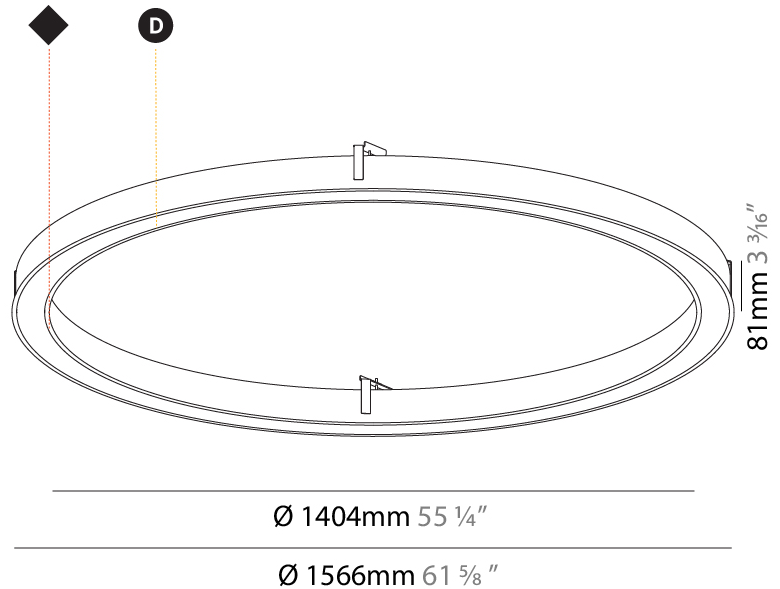

GENERAL

Series: Glorious
Subseries: Glorious Slim
Brand: Prolicht
Division: Architectural
Mounting Type: Recessed
Mounting Location: Ceiling
Subcategory: Ambient

PHYSICAL

Shape: Round
Diameter (mm): 1566
Diameter (in): 61 ⁵/₈
Height (mm): 81
Height (in): 3 ³/₁₆
Min. Recessing Depth (mm): 120
Min. Recessing Depth (in): 4 ³/₄
Light Distribution: Direct
Weight (kg): 14.042
Weight (lbs): 30.96
Diffuser: PMMA - Opal or Micro-Prism
Fixture Finish: SSR / BKV / CWI / CRY / HAB / UFT / ITA / RUA / FTG / MYG / LOD / PUS / FRO / FUP / KIA / POP / BLS / SPG / MEY / GOH / GUM / CHC / COM / ABZ / JAG / OBR / MOS / ROR
Fixture Material: Aluminum

ELECTRICAL

Lamp Type: LED (Zhaga Standard)
Input Wattage (W): 112
Total Output Wattage (W): 96
Dimming: Tri-Mode (Non-Dimming and Phase Dimming (120Vac only) and 0-10V Dimming)
Driver Included: Yes
Driver Location: Integrated
Driver Type: Constant Current - Universal
Driver Class: Class 2
Input Voltage (V): 120 - 277
Constant Current (MA): 350

LED

Color Temperature (°K): 3000 / 3500 / 4000
Max. Delivered Lumen (lm): 13580 / 13857 / 14140
CRI: >80 CRI
Efficiency (%): 0.884
Lamp Life (hrs): 50000

OPTICAL

RATINGS AND CERTIFICATIONS

Certified By: Certified for North American Standards
IP rating: IP20

1557mm x 1413mm
61 ⁵/₁₆" x 55 ⁵/₁₆"

120mm
4 ³/₄"

10 - 30mm
³/₈" - 1 ³/₁₆"