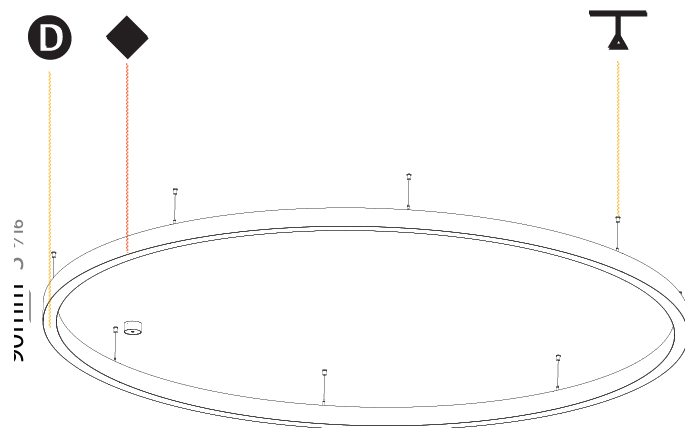

GENERAL

Series: Glorious
Subseries: Glorious Slim
Brand: Prolicht
Division: Architectural
Mounting Type: Suspension
Mounting Location: Ceiling
Subcategory: Ambient

PHYSICAL

Shape: Round
Diameter (mm): 3000
Diameter (in): 118 1/8
Height (mm): 90
Height (in): 3 9/16
Max. Overall Height (mm): 2090
Max. Overall Height (in): 82 5/16
Light Distribution: Direct / Indirect
Weight (kg): 31.716
Weight (lbs): 69.93
Diffuser: [PMMA - Opal or Micro-Prism](#)
Fixture Finish: [SSR / BKV / CWI / CRY / HAB / UFT / ITA / RUA / FTG / MYG / LOD / PUS / FRO / FUP / KIA / POP / BLS / SPG / MEY / GOH / GUM / CHC / COM / ABZ / JAG / OBR / MOS / ROR](#)
Fixture Material: Aluminum
Cable Details: 2000mm or 6000mm Transparent Cable

ELECTRICAL

Lamp Type: LED (Zhaga Standard)
Input Wattage (W): 224 / 112
Total Output Wattage (W): 192 / 84
Dimming: [Tri-Mode (Non-Dimming and Phase Dimming (120Vac only) and 0-10V Dimming)](#)
Driver Included: Yes
Driver Location: Integrated
Driver Type: Constant Current - Universal
Driver Class: Class 2
Input Voltage (V): 120 - 277
Constant Current (MA): 350

LED

Color Temperature (°K): 3000 / 3500 / 4000
Max. Delivered Lumen (lm): 38980 / 39798 / 40610
CRI: >80 CRI
Lamp Life (hrs): 50000

OPTICAL

RATINGS AND CERTIFICATIONS

Certified By: Certified for North American Standards
IP rating: IP20

2870mm 113"

3000mm 118 1/8"