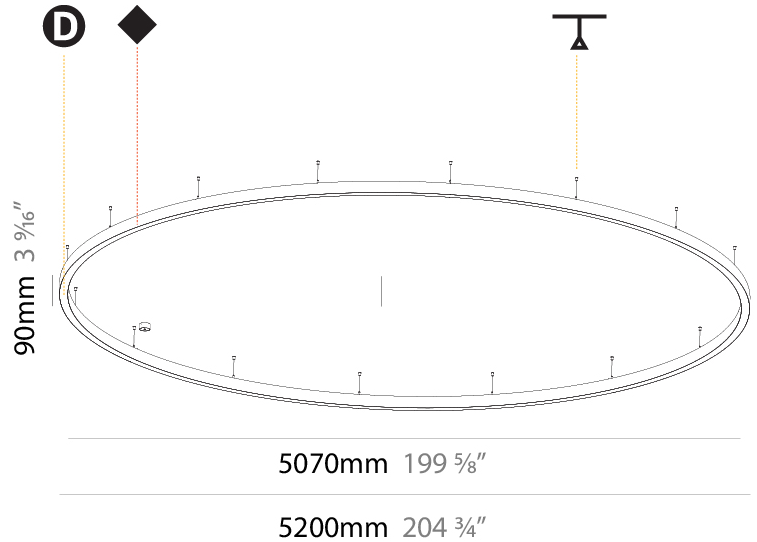

GENERAL

Series: Glorious
Subseries: Glorious Slim
Brand: Prolicht
Division: Architectural
Mounting Type: Suspension
Mounting Location: Ceiling
Subcategory: Ambient

PHYSICAL

Shape: Round
Diameter (mm): 5200
Diameter (in): 204 ³/₄
Height (mm): 90
Height (in): 3 ⁹/₁₆
Max. Overall Height (mm): 2090
Max. Overall Height (in): 82 ⁵/₁₆
Light Distribution: Direct / Indirect
Weight (kg): 55.788
Weight (lbs): 123.00
Diffuser: PMMA - Opal or Micro-Prism
Fixture Finish: SSR / BKV / CWI / CRY / HAB / UFT / ITA / RUA / FTG / MYG / LOD / PUS / FRO / FUP / KIA / POP / BLS / SPG / MEY / GOH / GUM / CHC / COM / ABZ / JAG / OBR / MOS / ROR
Fixture Material: Aluminum
Cable Details: 2000mm or 6000mm Transparent Cable

ELECTRICAL

Lamp Type: LED (Zhaga Standard)
Input Wattage (W): 392 / 280
Total Output Wattage (W): 336 / 240
Dimming: Tri-Mode (Non-Dimming and Phase Dimming (120Vac only) and 0-10V Dimming)
Driver Included: Yes
Driver Location: Integrated
Driver Type: Constant Current - Universal
Driver Class: Class 2
Input Voltage (V): 120 - 277
Constant Current (MA): 350

LED

Color Temperature (°K): 3000 / 3500 / 4000
Max. Delivered Lumen (lm): 72090 / 73588 / 75090
CRI: >80 CRI
Lamp Life (hrs): 50000

OPTICAL

RATINGS AND CERTIFICATIONS

Certified By: Certified for North American Standards
IP rating: IP20