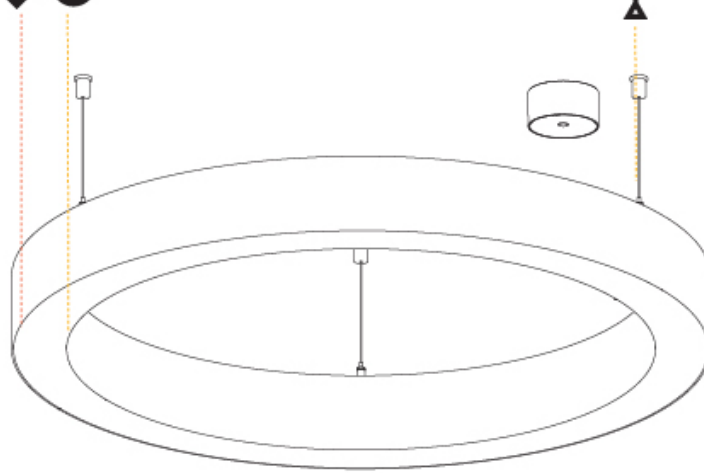

PROJECT	_____
TYPE	_____
SPECIFIER	_____
QUANTITY	_____
DATE	_____

For Color / Finish Chart & Symbology see Appendix or product page downloadable area.

°K

Dimming	DP	DV		
	Phase	0-10V		
Color Temperature	30K	35K	°K	
	3000K	3500K		40K
Diffuser	01	02	D	
	Opal	Micro-Prism		
Suspension Cable Color and Length	..05	..10		
	2000	6000		

ORDER-EXAMPLE: °K

L3XXXX- DV 30K 02 01 05

0-10V 3000K Black Opal 2000mm/Trans