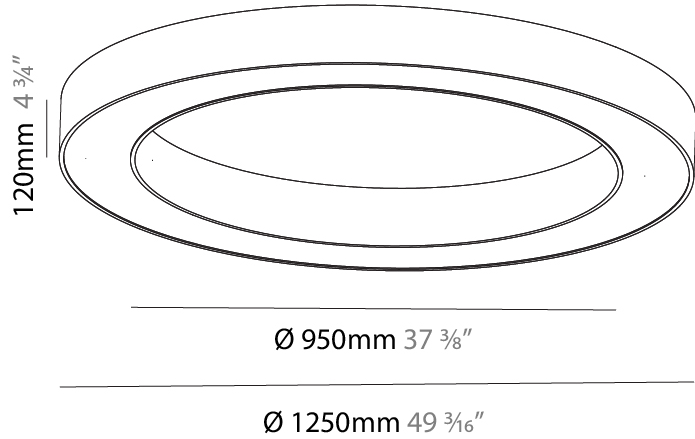

1. To build a product code in our configurator select the specify button on the base model # product page
2. To build a manual product code on this datasheet choose from the options listed below in blue font and add the suffix to the base model #

GENERAL

Series: Glorious
Subseries: Glorious
Brand: Prolicht
Division: Architectural
Mounting Type: Surface
Mounting Location: Ceiling
Subcategory: Ambient

PHYSICAL

Shape: Round
Diameter (mm): 1250
Diameter (in): 49 ³/₁₆
Height (mm): 120
Height (in): 4 ³/₄
Light Distribution: Direct
Weight (kg): 12.465
Weight (lbs): 27.42
Diffuser: PMMA - Opal or Micro-Prism
Fixture Finish: SSR / BKV / CWI / CRY / HAB / UFT / ITA / RUA / FTG / MYG / LOD / PUS / FRO / FUP / KIA / POP / BLS / SPG / MEY / GOH / GUM / CHC / COM / ABZ / JAG / OBR / MOS / ROR
Fixture Material: Aluminum

ELECTRICAL

Lamp Type: LED (Zhaga Standard)
Input Wattage (W): 60
Total Output Wattage (W): 48 / 38.4 (3500K)
Dimming: Non-Dimming / Phase Dimming (120Vac only) / 0-10V Dimming
Driver Included: Yes
Driver Location: Integrated
Driver Type: Constant Current - 120 / 277Vac
Driver Class: Class 2
Input Voltage (V): 120 - 277
Constant Current (mA): 350 / 1200 (3500K)

LED

Color Temperature (°K): 3000 / 3500 / 4000
Max. Delivered Lumen (lm): 5540 / 5733 / 5850
CRI: >80 CRI
Efficiency (%): 65
Lamp Life (hrs): 50000

OPTICAL

RATINGS AND CERTIFICATIONS

Certified By: Certified for North American Standards
IP rating: IP20