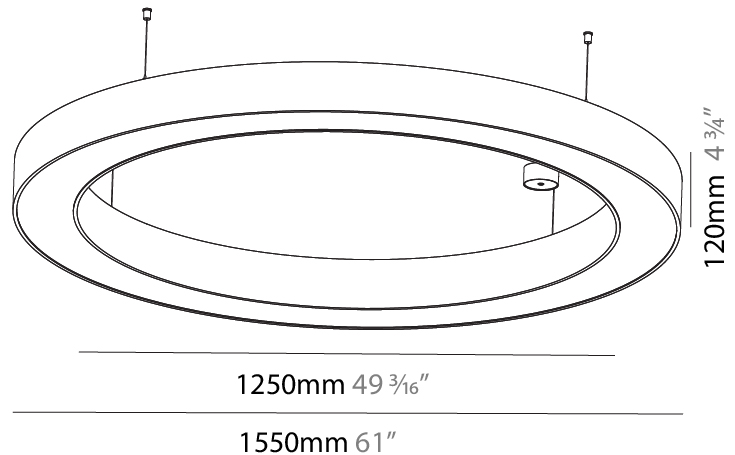

GENERAL

Series: Glorious
Subseries: Glorious
Brand: Prolight
Division: Architectural
Mounting Type: Suspension
Mounting Location: Ceiling
Subcategory: Ambient

PHYSICAL

Shape: Round
Diameter (mm): 1550
Diameter (in): 61
Height (mm): 120
Height (in): 4 ¾
Max. Overall Height (mm): 2120
Max. Overall Height (in): 83 7/16
Light Distribution: Direct / Indirect
Weight (kg): 16.737
Weight (lbs): 36.90
Diffuser: PMMA - Opal or Micro-Prism
Fixture Finish: SSR / BKV / CWI / CRY / HAB / UFT / ITA / RUA / FTG / MYG / LOD / PUS / FRO / FUP / KIA / POP / BLS / SPG / MEY / GOH / GUM / CHC / COM / ABZ / JAG / OBR / MOS / ROR
Fixture Material: Aluminum

ELECTRICAL

Lamp Type: LED (Zhaga Standard)
Input Wattage (W): 110
Total Output Wattage (W): 88 / 70.4 (3500K)
Dimming: Non-Dimming / Phase Dimming (120Vac only) / 0-10V Dimming
Driver Included: Yes
Driver Location: Integrated
Driver Type: Constant Current - 120 / 277Vac
Driver Class: Class 2
Input Voltage (V): 120 - 277
Constant Current (MA): 350 / 700/800 (3500K)

LED

Color Temperature (°K): 3000 / 3500 / 4000
Max. Delivered Lumen (lm): 6920 / 7164 / 7310 Direct / 4530 / 4938 / 4790 Indirect
CRI: >80 CRI
Efficiency (%): 68
Lamp Life (hrs): 50000

OPTICAL

RATINGS AND CERTIFICATIONS

Certified By: Certified for North American Standards
IP rating: IP20

PROJECT _____
TYPE _____
SPECIFIER _____
QUANTITY _____
DATE _____