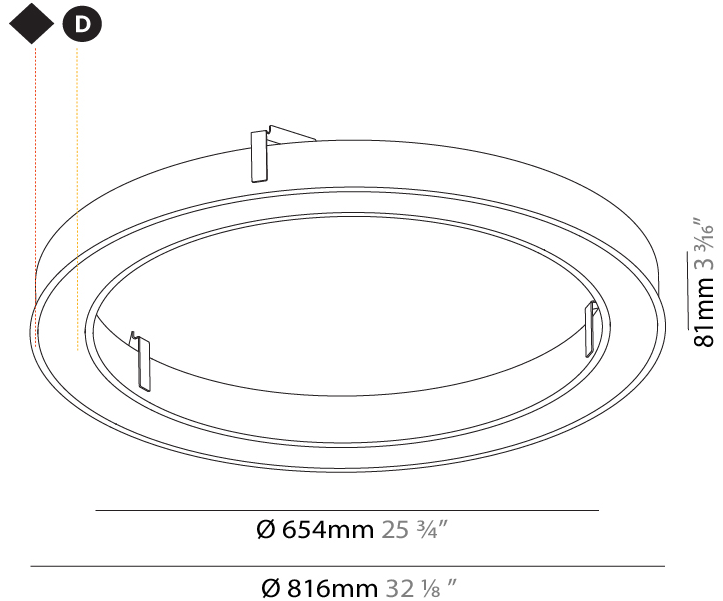

GENERAL

Series: Glorious
Subseries: Glorious Slim
Brand: Prolight
Division: Architectural
Mounting Type: Recessed
Mounting Location: Ceiling
Subcategory: Ambient

PHYSICAL

Shape: Round
Diameter (mm): 816
Diameter (in): 32 1/8
Height (mm): 81
Height (in): 3 3/16
Min. Recessing Depth (mm): 120
Min. Recessing Depth (in): 4 3/4
Light Distribution: Direct
Weight (kg): 6.755
Weight (lbs): 14.89
Diffuser: PMMA - Opal or Micro-Prism
Fixture Finish: SSR / BKV / CWI / CRY / HAB / UFT / ITA / RUA / FTG / MYG / LOD / PUS / FRO / FUP / KIA / POP / BLS / SPG / MEY / GOH / GUM / CHC / COM / ABZ / JAG / OBR / MOS / ROR
Fixture Material: Aluminum
Cut-out Measurements: 807mm / 31 3/4" x 663mm / 26 1/8"

ELECTRICAL

Lamp Type: LED (Zhaga Standard)
Input Wattage (W): 56
Total Output Wattage (W): 48
Dimming: Tri-Mode (Non-Dimming and Phase Dimming (120Vac only) and 0-10V Dimming)
Driver Included: Yes
Driver Location: Integrated
Driver Type: Constant Current - Universal
Driver Class: Class 2
Input Voltage (V): 120 - 277
Constant Current (MA): 350

LED

Color Temperature (°K): 3000 / 3500 / 4000
Max. Delivered Lumen (lm): 5450 / 5557 / 5670
CRI: >80 CRI
Efficiency (%): 0.884
Lamp Life (hrs): 50000

OPTICAL

RATINGS AND CERTIFICATIONS

Certified By: Certified for North American Standards
IP rating: IP20

807mm x 663mm
31 3/4" x 26 1/8"

120mm
4 3/4"

10 - 30mm
3/8" - 1 3/16"