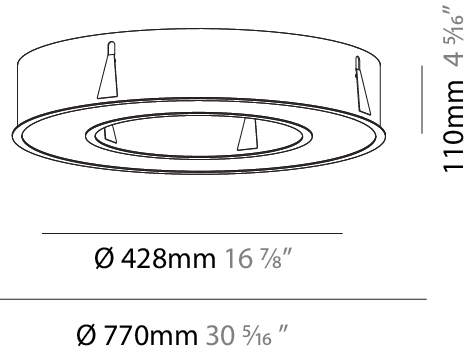

GENERAL

Series: Glorious
Subseries: Glorious
Brand: Prolight
Division: Architectural
Mounting Type: Recessed
Mounting Location: Ceiling
Subcategory: Ambient

PHYSICAL

Shape: Round
Diameter (mm): 770
Diameter (in): 30 ⁵/₁₆
Height (mm): 110
Height (in): 4 ⁵/₁₆
Min. Recessing Depth (mm): 120
Min. Recessing Depth (in): 4 ³/₄
Light Distribution: Direct
Weight (kg): 9.285
Weight (lbs): 20.47
Diffuser: PMMA - Opal or Micro-Prism
Fixture Finish: SSR / BKV / CWI / CRY / HAB / UFT / ITA / RUA / FTG / MYG / LOD / PUS / FRO / FUP / KIA / POP / BLS / SPG / MEY / GOH / GUM / CHC / COM / ABZ / JAG / OBR / MOS / ROR
Fixture Material: Aluminum
Cut-out Measurements: 760mm / 29 15/16" x 440mm / 17 5/16"

ELECTRICAL

Lamp Type: LED (Zhaga Standard)
Input Wattage (W): 30
Total Output Wattage (W): 24 / 19.2 (3500K)
Dimming: Non-Dimming / Phase Dimming (120Vac only) / 0-10V Dimming
Driver Included: Yes
Driver Location: Integrated
Driver Type: Constant Current - 120 / 277Vac
Driver Class: Class 2
Input Voltage (V): 120 - 277
Constant Current (MA): 350 / 600 (3500K)

LED

Color Temperature (°K): 3000 / 3500 / 4000
Max. Delivered Lumen (lm): 2770 / 2862 / 2920
CRI: >80 CRI
Efficiency (%): 65
Lamp Life (hrs): 50000

OPTICAL

RATINGS AND CERTIFICATIONS

Certified By: Certified for North American Standards
IP rating: IP20

760mm x 440mm
29 15/16" x 17 5/16"

120mm
4 3/4"

10 - 15mm
3/8" - 9/16"