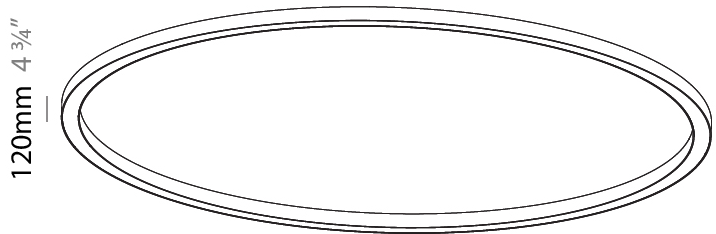

A32920- - -
base number LED Dimming Color Temperature Finishes (Diamond)

1. To build a product code in our configurator select the specify button on the base model # product page
2. To build a manual product code on this datasheet choose from the options listed below in blue font and add the suffix to the base model #

GENERAL

Series: Glorious
Subseries: Glorious
Brand: Prolicht
Division: Architectural
Mounting Type: Surface
Mounting Location: Ceiling

PHYSICAL

Diameter (mm): 5400
Diameter (in): 212 ⁵/₈
Height (mm): 120
Height (in): 4 ³/₄
Light Distribution: Direct
Weight (kg): 68
Weight (lbs): 149.6
Diffuser: PMMA - Opal
Fixture Finish: SSR / BKV / CWI / CRY / HAB / UFT / ITA / RUA / FTG / MYG / LOD / PUS / FRO / FUP / KIA / POP / BLS / SPG / MEY / GOH / GUM / CHC / COM / ABZ / JAG / OBR / MOS / ROR
Fixture Material: Aluminum

ELECTRICAL

Lamp Type: LED (Zhaga Standard)
Input Wattage (W): 280
Total Output Wattage (W): 224 / 179.2 (3500K)
Dimming: Non-Dimming / Phase Dimming (120Vac only) / 0-10V Dimming
Driver Included: Yes
Driver Location: Integrated
Driver Type: Constant Current - 120 / 277Vac
Driver Class: Class 2
Input Voltage (V): 120 - 277
Constant Current (MA): 350 / 800 (3500K)

LED

Color Temperature (°K): 3000 / 3500 / 4000
Max. Delivered Lumen (lm): 25840 / 26754 / 27300
CRI: >80 CRI
Efficiency (%): 65
Lamp Life (hrs): 50000

OPTICAL

RATINGS AND CERTIFICATIONS

Certified By: Certified for North American Standards
IP rating: IP20

Ø 5100mm 200 ¹³/₁₆"

Ø 5400mm 212 ⁵/₈"