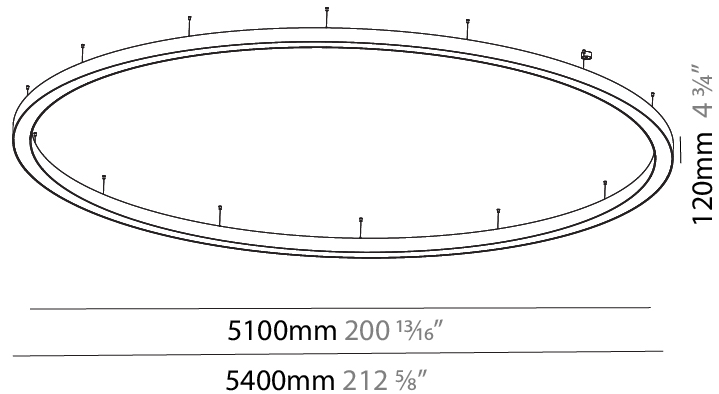

GENERAL

Series: Glorious
Subseries: Glorious
Brand: Prolicht
Division: Architectural
Mounting Type: Suspension
Mounting Location: Ceiling
Subcategory: Ambient

PHYSICAL

Shape: Round
Diameter (mm): 5400
Diameter (in): 212 ⁵/₈
Height (mm): 120
Height (in): 4 ³/₄
Max. Overall Height (mm): 2120
Max. Overall Height (in): 83 ⁷/₁₆
Light Distribution: Direct / Indirect
Weight (kg): 71.452
Weight (lbs): 157.19
Diffuser: PMMA - Opal or Micro-Prism
Fixture Finish: SSR / BKV / CWI / CRY / HAB / UFT / ITA / RUA / FTG / MYG / LOD / PUS / FRO / FUP / KIA / POP / BLS / SPG / MEY / GOH / GUM / CHC / COM / ABZ / JAG / OBR / MOS / ROR
Fixture Material: Aluminum

ELECTRICAL

Lamp Type: LED (Zhaga Standard)
Input Wattage (W): 405
Total Output Wattage (W): 324 / 259.2 (3500K)
Dimming: Non-Dimming / Phase Dimming (120Vac only) / 0-10V Dimming
Driver Included: Yes
Driver Location: Integrated
Driver Type: Constant Current - 120 / 277Vac
Driver Class: Class 2
Input Voltage (V): 120 - 277
Constant Current (MA): 350 / 800/500 (3500K)

LED

Color Temperature (°K): 3000 / 3500 / 4000
Max. Delivered Lumen (lm): 25840 / 26754 / 27300 Direct / 19620 / 2031 / 20720 Indirect
CRI: >80 CRI
Efficiency (%): 70
Lamp Life (hrs): 50000

OPTICAL

RATINGS AND CERTIFICATIONS

Certified By: Certified for North American Standards
IP rating: IP20

PROJECT _____
TYPE _____
SPECIFIER _____
QUANTITY _____
DATE _____