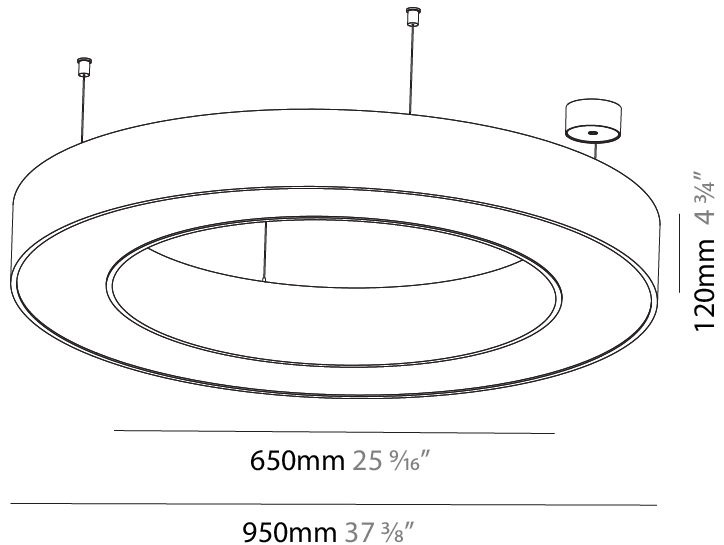

GENERAL

Series: Glorious
Subseries: Glorious
Brand: Prolight
Division: Architectural
Mounting Type: Suspension
Mounting Location: Ceiling
Subcategory: Ambient

PHYSICAL

Shape: Round
Diameter (mm): 950
Diameter (in): 37 ³/₈
Height (mm): 120
Height (in): 4 ³/₄
Max. Overall Height (mm): 2120
Max. Overall Height (in): 83 ⁷/₁₆
Light Distribution: Direct / Indirect
Weight (kg): 10.395
Weight (lbs): 22.92
Diffuser: [PMMA - Opal or Micro-Prism](#)
Fixture Finish: [SSR / BKV / CWI / CRY / HAB / UFT / ITA / RUA / FTG / MYG / LOD / PUS / FRO / FUP / KIA / POP / BLS / SPG / MEY / GOH / GUM / CHC / COM / ABZ / JAG / OBR / MOS / ROR](#)
Fixture Material: Aluminum

ELECTRICAL

Lamp Type: LED (Zhaga Standard)
Input Wattage (W): 58.5
Total Output Wattage (W): 52 / 41.6 (3500K)
Dimming: [Non-Dimming / Phase Dimming (120Vac only) / 0-10V Dimming](#)
Driver Included: Yes
Driver Location: Integrated
Driver Type: Constant Current
Driver Class: Class 2
Input Voltage (V): 120 - 277
Constant Current (MA): 350 / 900/400 (3500K)

LED

[Color Temperature (°K): 3000 / 3500 / 4000](#)
Max. Delivered Lumen (lm): 4150 / 4302 / 4390 Direct / 1850/ 1911 / 150
CRI: >80 CRI
Efficiency (%): 69
Lamp Life (hrs): 50000

OPTICAL

RATINGS AND CERTIFICATIONS

Certified By: Certified for North American Standards
IP rating: IP20

PROJECT _____
TYPE _____
SPECIFIER _____
QUANTITY _____
DATE _____