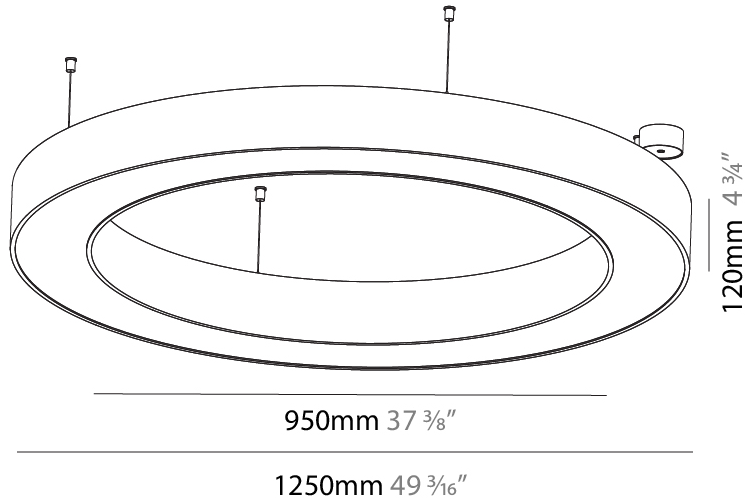

GENERAL

Series: Glorious
Subseries: Glorious
Brand: Prolicht
Division: Architectural
Mounting Type: Suspension
Mounting Location: Ceiling
Subcategory: Ambient

PHYSICAL

Shape: Round
Diameter (mm): 1250
Diameter (in): 49 ³/₁₆
Height (mm): 120
Height (in): 4 ³/₄
Max. Overall Height (mm): 2120
Max. Overall Height (in): 83 ⁷/₁₆
Light Distribution: Direct / Indirect
Weight (kg): 13.475
Weight (lbs): 29.70
Diffuser: [PMMA - Opal or Micro-Prism](#)
Fixture Finish: [SSR / BKV / CWI / CRY / HAB / UFT / ITA / RUA / FTG / MYG / LOD / PUS / FRO / FUP / KIA / POP / BLS / SPG / MEY / GOH / GUM / CHC / COM / ABZ / JAG / OBR / MOS / ROR](#)
Fixture Material: Aluminum

ELECTRICAL

Lamp Type: LED (Zhaga Standard)
Input Wattage (W): 90
Total Output Wattage (W): 72 / 57.6 (3500K)
Dimming: [Non-Dimming / Phase Dimming (120Vac only) / 0-10V Dimming](#)
Driver Included: Yes
Driver Location: Integrated
Driver Type: Constant Current
Driver Class: Class 2
Input Voltage (V): 120 - 277
Constant Current (MA): 350 / 1200/600 (3500K)

LED

[Color Temperature (°K): 3000 / 3500 / 4000](#)
Max. Delivered Lumen (lm): 5540 / 5733 / 5850 Direct / 3830 / 3969 / 4050 Indirect
CRI: >80 CRI
Efficiency (%): 68
Lamp Life (hrs): 50000

OPTICAL

RATINGS AND CERTIFICATIONS

Certified By: Certified for North American Standards
IP rating: IP20