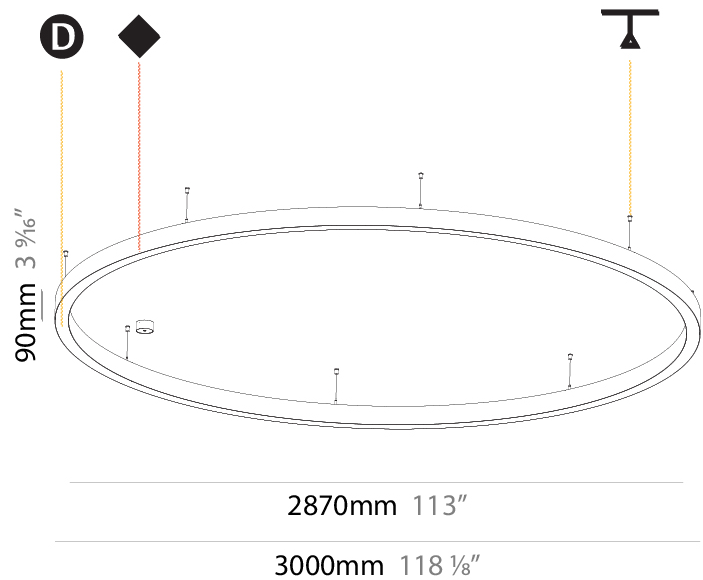

GENERAL

Series: Glorious
Subseries: Glorious Slim
Brand: Prolicht
Division: Architectural
Mounting Type: Suspension
Mounting Location: Ceiling
Subcategory: Ambient

PHYSICAL

Shape: Round
Diameter (mm): 3000
Diameter (in): 118 1/8
Depth (mm): 90
Depth (in): 3 9/16
Max. Overall Height (mm): 2090
Max. Overall Height (in): 82 5/16
Light Distribution: Direct
Weight (kg): 27.55
Weight (lbs): 60.75
Diffuser: [PMMA - Opal or Micro-Prism](#)
Fixture Finish: [SSR / BKV / CWI / CRY / HAB / UFT / ITA / RUA / FTG / MYG / LOD / PUS / FRO / FUP / KIA / POP / BLS / SPG / MEY / GOH / GUM / CHC / COM / ABZ / JAG / OBR / MOS / ROR](#)
Fixture Material: Aluminum
Cable Details: 2000mm or 6000mm Transparent Cable

ELECTRICAL

Lamp Type: LED (Zhaga Standard)
Input Wattage (W): 227.2
Total Output Wattage (W): 192
Dimming: [Tri-Mode (Non-Dimming and Phase Dimming (120Vac only) and 0-10V Dimming)](#)
Driver Included: Yes
Driver Location: Integrated
Driver Type: Constant Current - Universal
Driver Class: Class 2
Input Voltage (V): 120 - 277
Constant Current (MA): 350

LED

Color Temperature (°K): [3000 / 3500 / 4000](#)
Max. Delivered Lumen (lm): 27160 / 27724 / 28290
CRI: >80 CRI
Efficiency (%): 88
Lamp Life (hrs): 50000

OPTICAL

RATINGS AND CERTIFICATIONS

Certified By: Certified for North American Standards
IP rating: IP20