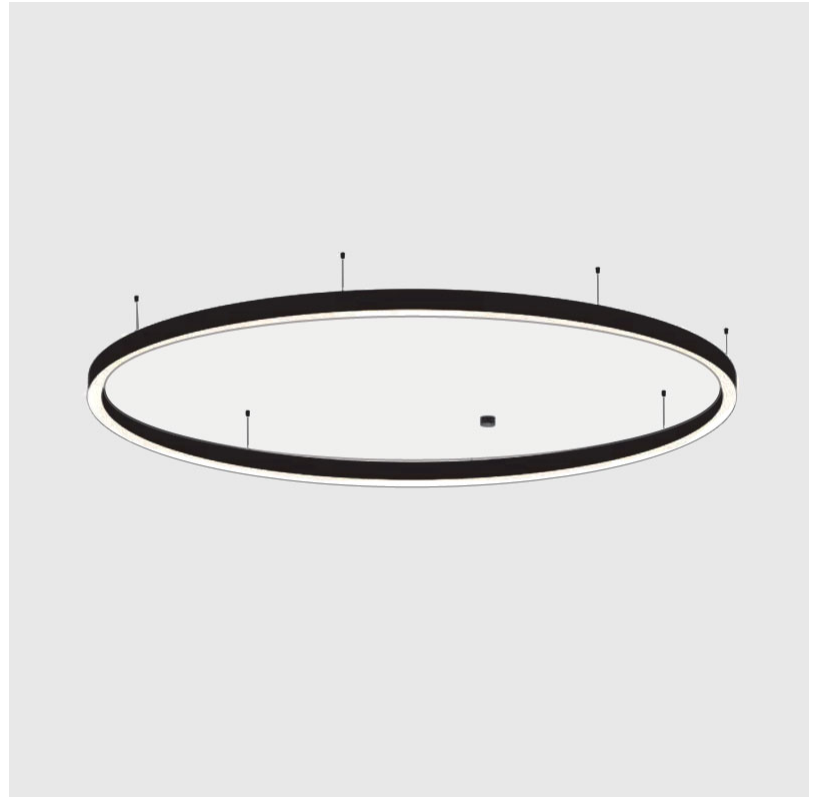

GENERAL

Series: Glorious
Subseries: Glorious Slim
Brand: Prolicht
Division: Architectural
Mounting Type: Suspension
Mounting Location: Ceiling
Subcategory: Ambient

PHYSICAL

Shape: Round
Diameter (mm): 3000
Diameter (in): 118 1/8
Depth (mm): 90
Depth (in): 3 9/16
Max. Overall Height (mm): 2090
Max. Overall Height (in): 82 5/16
Light Distribution: Direct
Weight (kg): 27.55
Weight (lbs): 60.75
Diffuser: [PMMA - Opal or Micro-Prism](#)
Fixture Finish: [SSR / BKV / CWI / CRY / HAB / UFT / ITA / RUA / FTG / MYG / LOD / PUS / FRO / FUP / KIA / POP / BLS / SPG / MEY / GOH / GUM / CHC / COM / ABZ / JAG / OBR / MOS / ROR](#)
Fixture Material: Aluminum
Cable Details: 2000mm or 6000mm Transparent Cable

ELECTRICAL

Lamp Type: LED (Zhaga Standard)
Input Wattage (W): 227.2
Total Output Wattage (W): 192
Dimming: [Tri-Mode (Non-Dimming and Phase Dimming (120Vac only) and 0-10V Dimming)](#)
Driver Included: Yes
Driver Location: Integrated
Driver Type: Constant Current - Universal
Driver Class: Class 2
Input Voltage (V): 120 - 277
Constant Current (MA): 350

LED

Color Temperature (°K): [3000 / 3500 / 4000](#)
Max. Delivered Lumen (lm): 27160 / 27724 / 28290
CRI: >80 CRI
Efficiency (%): 88
Lamp Life (hrs): 50000

OPTICAL

RATINGS AND CERTIFICATIONS

Certified By: Certified for North American Standards
IP rating: IP20