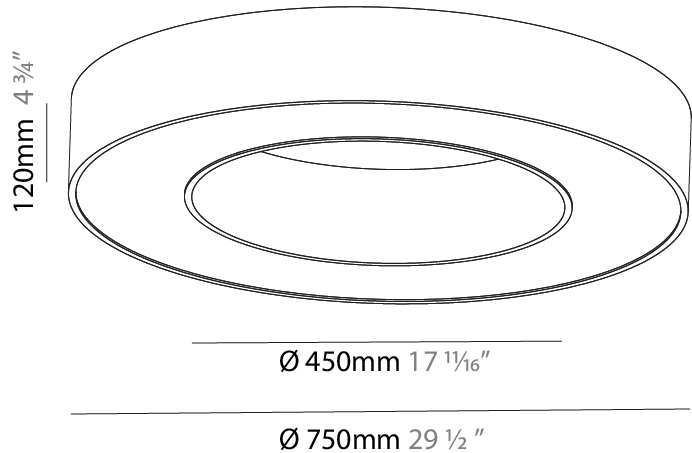

1. To build a product code in our configurator select the specify button on the base model # product page
2. To build a manual product code on this datasheet choose from the options listed below in blue font and add the suffix to the base model #

GENERAL

Series: Glorious
Subseries: Glorious
Brand: Prolicht
Division: Architectural
Mounting Type: Surface
Mounting Location: Ceiling
Subcategory: Ambient

PHYSICAL

Shape: Round
Diameter (mm): 750
Diameter (in): 29 1/2
Height (mm): 120
Height (in): 4 3/4
Light Distribution: Direct
Weight (kg): 7.044
Weight (lbs): 15.50
Diffuser: PMMA - Opal or Micro-Prism
Fixture Finish: SSR / BKV / CWI / CRY / HAB / UFT / ITA / RUA / FTG / MYG / LOD / PUS / FRO / FUP / KIA / POP / BLS / SPG / MEY / GOH / GUM / CHC / COM / ABZ / JAG / OBR / MOS / ROR
Fixture Material: Aluminum

ELECTRICAL

Lamp Type: LED (Zhaga Standard)
Input Wattage (W): 30
Total Output Wattage (W): 24 / 19.2 (3500K)
Dimming: Non-Dimming / Phase Dimming (120Vac only) / 0-10V Dimming
Driver Included: Yes
Driver Location: Integrated
Driver Type: Constant Current - 120 / 277Vac
Driver Class: Class 2
Input Voltage (V): 120 - 277
Constant Current (MA): 350 / 600 (3500K)

LED

Color Temperature (°K): 3000 / 3500 / 4000
Max. Delivered Lumen (lm): 2770 / 2862 / 2920
CRI: >80 CRI
Efficiency (%): 65
Lamp Life (hrs): 50000

OPTICAL

RATINGS AND CERTIFICATIONS

Certified By: Certified for North American Standards
IP rating: IP20