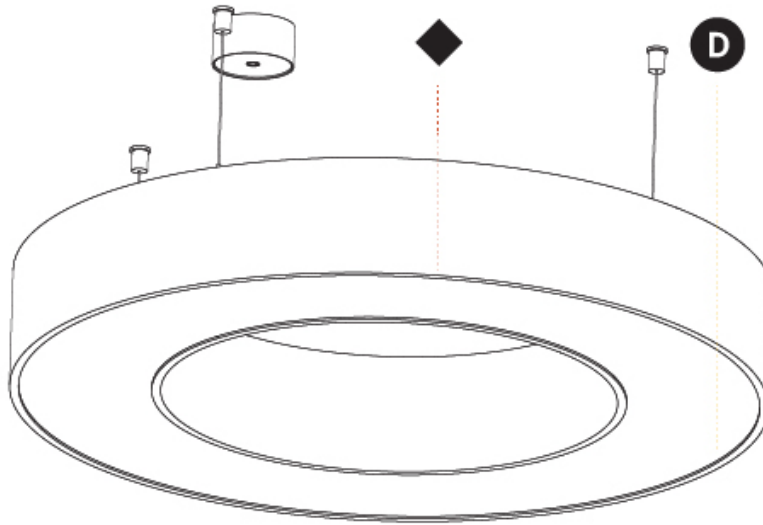

A30297-

PROJECT _____

TYPE _____

SPECIFIER _____

QUANTITY _____

DATE _____