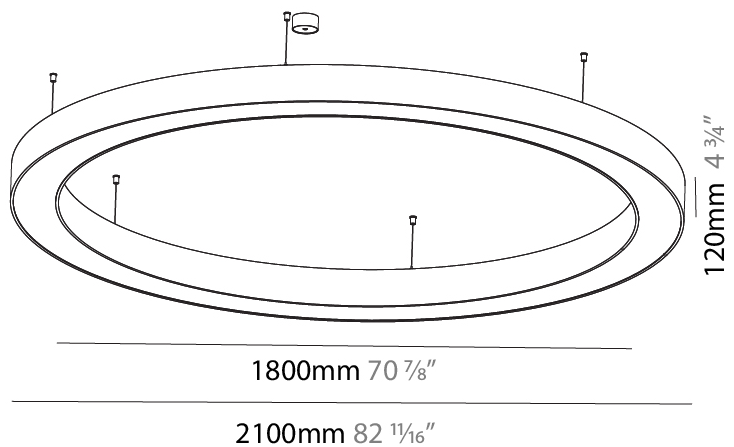

GENERAL

Series: Glorious
Subseries: Glorious
Brand: Prolicht
Division: Architectural
Mounting Type: Suspension
Mounting Location: Ceiling
Subcategory: Ambient

PHYSICAL

Shape: Round
Diameter (mm): 2100
Diameter (in): 82 11/16
Height (mm): 120
Height (in): 4 3/4
Max. Overall Height (mm): 2120
Max. Overall Height (in): 83 7/16
Light Distribution: Direct
Weight (kg): 25.9
Weight (lbs): 56.98
Diffuser: PMMA - Opal or Micro-Prism
Fixture Finish: SSR / BKV / CWI / CRY / HAB / UFT / ITA / RUA / FTG / MYG / LOD / PUS / FRO / FUP / KIA / POP / BLS / SPG / MEY / GOH / GUM / CHC / COM / ABZ / JAG / OBR / MOS / ROR
Fixture Material: Aluminum

ELECTRICAL

Lamp Type: LED (Zhaga Standard)
Input Wattage (W): 105
Total Output Wattage (W): 84 / 67.2 (3500K)
Dimming: Non-Dimming / Phase Dimming (120Vac only) / 0-10V Dimming
Driver Included: Yes
Driver Location: Integrated
Driver Type: Constant Current
Driver Class: Class 2
Input Voltage (V): 120 - 277
Constant Current (MA): 350 / 700 (3500K)

LED

Color Temperature (°K): 3000 / 3500 / 4000
Max. Delivered Lumen (lm): 9690 / 10035 / 10240
CRI: >80 CRI
Efficiency (%): 65
Lamp Life (hrs): 50000

OPTICAL

RATINGS AND CERTIFICATIONS

Certified By: Certified for North American Standards
IP rating: IP20