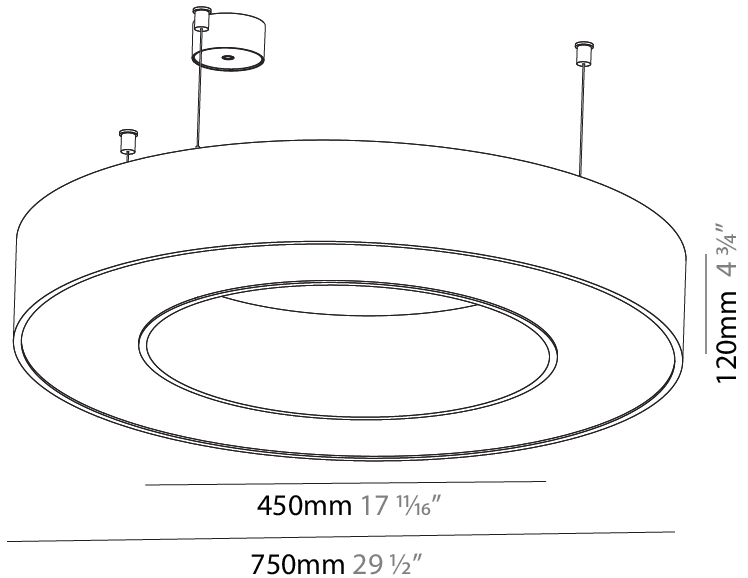

GENERAL

Series: Glorious
Subseries: Glorious
Brand: Prolicht
Division: Architectural
Mounting Type: Suspension
Mounting Location: Ceiling
Subcategory: Ambient

PHYSICAL

Shape: Round
Diameter (mm): 750
Diameter (in): 29 1/2
Height (mm): 120
Height (in): 4 3/4
Max. Overall Height (mm): 2120
Max. Overall Height (in): 83 7/16
Light Distribution: Direct / Indirect
Weight (kg): 7.675
Weight (lbs): 16.9
Diffuser: PMMA - Opal or Micro-Prism
Fixture Finish: SSR / BKV / CWI / CRY / HAB / UFT / ITA / RUA / FTG / MYG / LOD / PUS / FRO / FUP / KIA / POP / BLS / SPG / MEY / GOH / GUM / CHC / COM / ABZ / JAG / OBR / MOS / ROR
Fixture Material: Aluminum

ELECTRICAL

Lamp Type: LED (Zhaga Standard)
Input Wattage (W): 45
Total Output Wattage (W): 40 / 32 (3500K)
Dimming: Non-Dimming / Phase Dimming (120Vac only) / 0-10V Dimming
Driver Included: Yes
Driver Location: Integrated
Driver Type: Constant Current
Driver Class: Class 2
Input Voltage (V): 120 - 277
Constant Current (mA): 350 / 600/400 (3500K)

LED

Color Temperature (°K): 3000 / 3500 / 4000
Max. Delivered Lumen (lm): 2770 / 2862 / 2920 Direct / 1380 / 1440 / 1470 Indirect
CRI: >80 CRI
Efficiency (%): 71
Lamp Life (hrs): 50000

OPTICAL

RATINGS AND CERTIFICATIONS

Certified By: Certified for North American Standards
IP rating: IP20