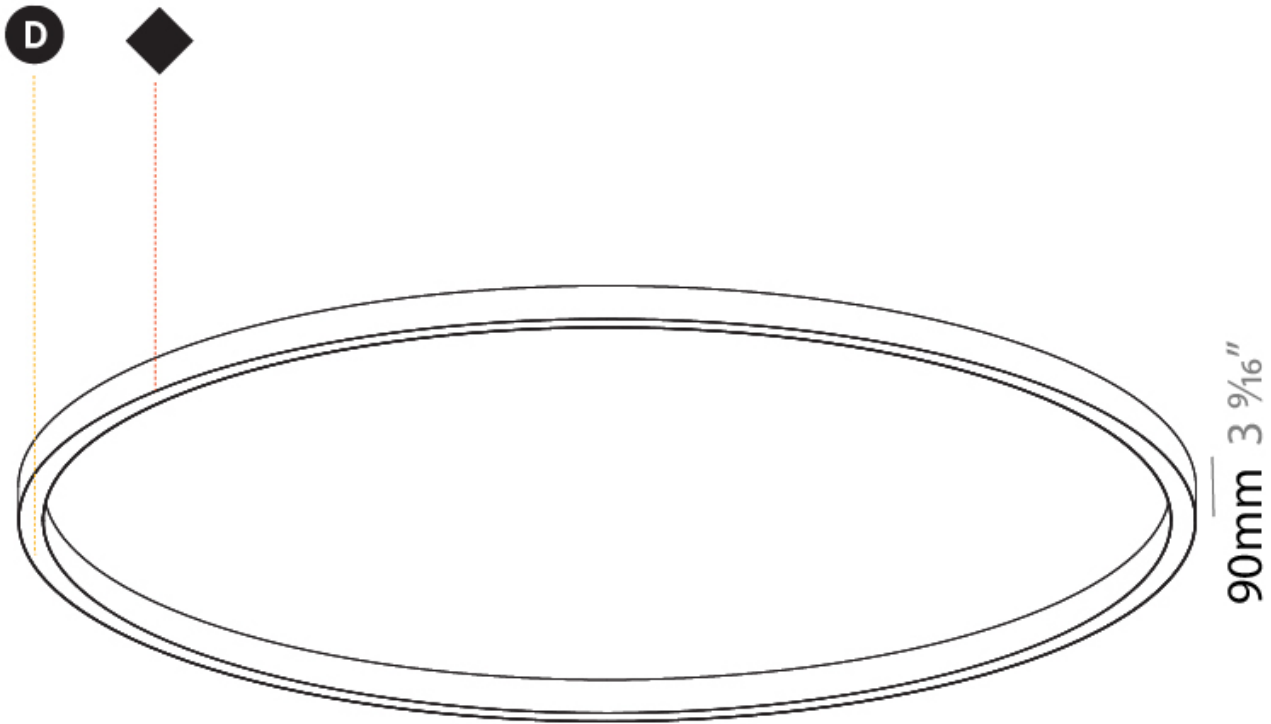

A3D022-

| |
|-----------|
| PROJECT |
| TYPE |
| SPECIFIER |
| QUANTITY |
| DATE |

Ø 5070mm 199 5/8"

Ø 5200mm 204 3/4 "

GLORIOUS COLOR FINISH CHART

| |
|-----------|
| PROJECT |
| TYPE |
| SPECIFIER |
| QUANTITY |
| DATE |