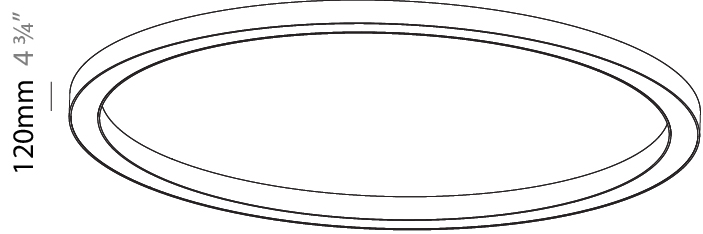

1. To build a product code in our configurator select the specify button on the base model # product page
2. To build a manual product code on this datasheet choose from the options listed below in blue font and add the suffix to the base model #

GENERAL

Series: Glorious
Subseries: Glorious
Brand: Prolicht
Division: Architectural
Mounting Type: Surface
Mounting Location: Ceiling
Subcategory: Ambient

PHYSICAL

Shape: Round
Diameter (mm): 3100
Diameter (in): 122 1/16
Height (mm): 120
Height (in): 4 3/4
Light Distribution: Direct
Weight (kg): 38.3
Weight (lbs): 84.26
Diffuser: PMMA - Opal
Fixture Finish: SSR / BKV / CWI / CRY / HAB / UFT / ITA / RUA / FTG / MYG / LOD / PUS / FRO / FUP / KIA / POP / BLS / SPG / MEY / GOH / GUM / CHC / COM / ABZ / JAG / OBR / MOS / ROR
Fixture Material: Aluminum

ELECTRICAL

Lamp Type: LED (Zhaga Standard)
Input Wattage (W): 160
Total Output Wattage (W): 128 / 102.4 (3500K)
Dimming: Non-Dimming / Phase Dimming (120Vac only) / 0-10V Dimming
Driver Included: Yes
Driver Location: Integrated
Driver Type: Constant Current - 120 / 277Vac
Driver Class: Class 2
Input Voltage (V): 120 - 277
Constant Current (mA): 350 / 800 (3500K)

LED

Color Temperature (°K): 3000 / 3500 / 4000
Max. Delivered Lumen (lm): 14770 / 15288 / 15600
CRI: >80 CRI
Efficiency (%): 65
Lamp Life (hrs): 50000

OPTICAL

RATINGS AND CERTIFICATIONS

Certified By: Certified for North American Standards
IP rating: IP20