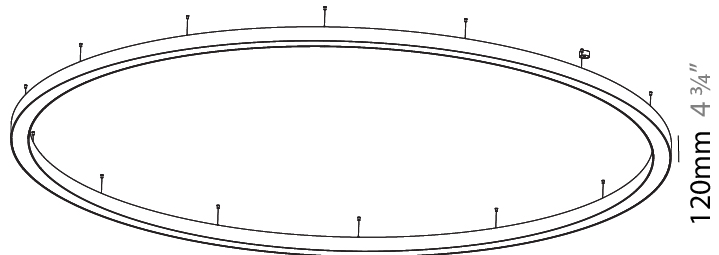

GENERAL

Series: Glorious
Subseries: Glorious
Brand: Prolight
Division: Architectural
Mounting Type: Suspension
Mounting Location: Ceiling
Subcategory: Ambient

PHYSICAL

Shape: Round
Diameter (mm): 5400
Diameter (in): 212 ⁵/₈
Depth (mm): 120
Depth (in): 4 ³/₄
Max. Overall Height (mm): 2120
Max. Overall Height (in): 83 ⁷/₁₆
Light Distribution: Direct
Weight (kg): 69.5
Weight (lbs): 152.9
Diffuser: PMMA - Opal or Micro-Prism
Fixture Finish: [SSR / BKV / CWI / CRY / HAB / UFT / ITA / RUA / FTG / MYG / LOD / PUS / FRO / FUP / KIA / POP / BLS / SPG / MEY / GOH / GUM / CHC / COM / ABZ / JAG / OBR / MOS / ROR](#)
Fixture Material: Aluminum

ELECTRICAL

Lamp Type: LED (Zhaga Standard)
Input Wattage (W): 280
Total Output Wattage (W): 224 / 179.2 (3500K)
Dimming: [Non-Dimming / Phase Dimming (120Vac only) / 0-10V Dimming](#)
Driver Included: Yes
Driver Location: Integrated
Driver Type: Constant Current
Driver Class: Class 2
Input Voltage (V): 120 - 277
Constant Current (MA): 350 / 1400 (3500K)

LED

Color Temperature (°K): [3000 / 3500 / 4000](#)
Max. Delivered Lumen (lm): 25840 / 26754 / 27300
CRI: >80 CRI
Efficiency (%): 65
Lamp Life (hrs): 50000

OPTICAL

RATINGS AND CERTIFICATIONS

Certified By: Certified for North American Standards
IP rating: IP20