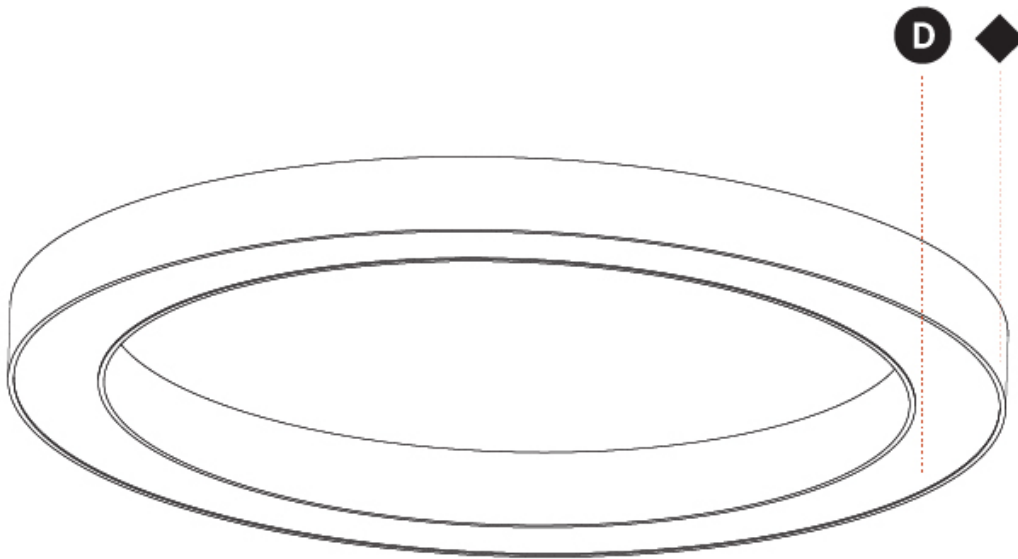

A32907-

PROJECT	_____
TYPE	_____
SPECIFIER	_____
QUANTITY	_____
DATE	_____