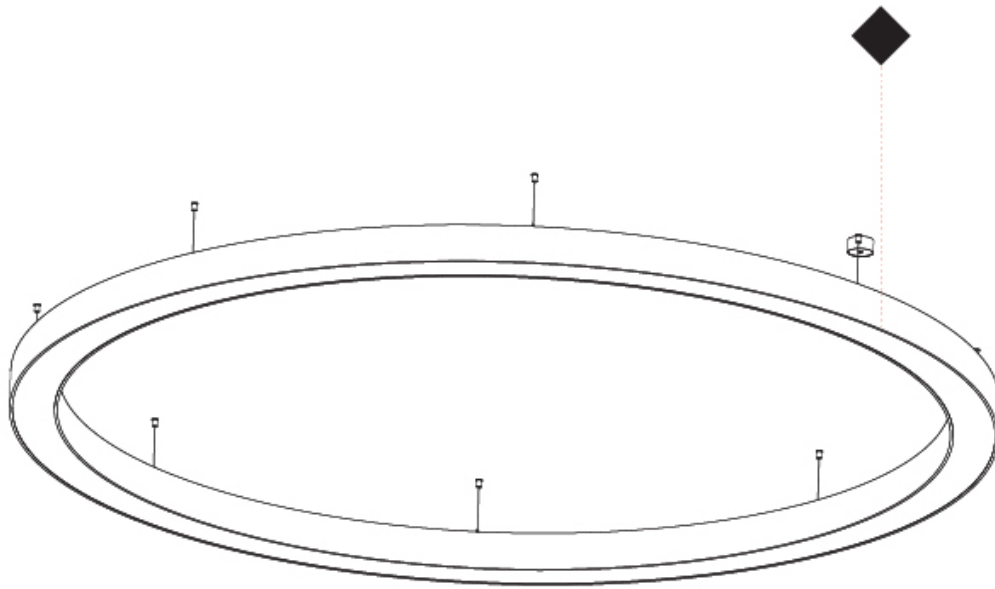

A30184-

PROJECT	_____
TYPE	_____
SPECIFIER	_____
QUANTITY	_____
DATE	_____