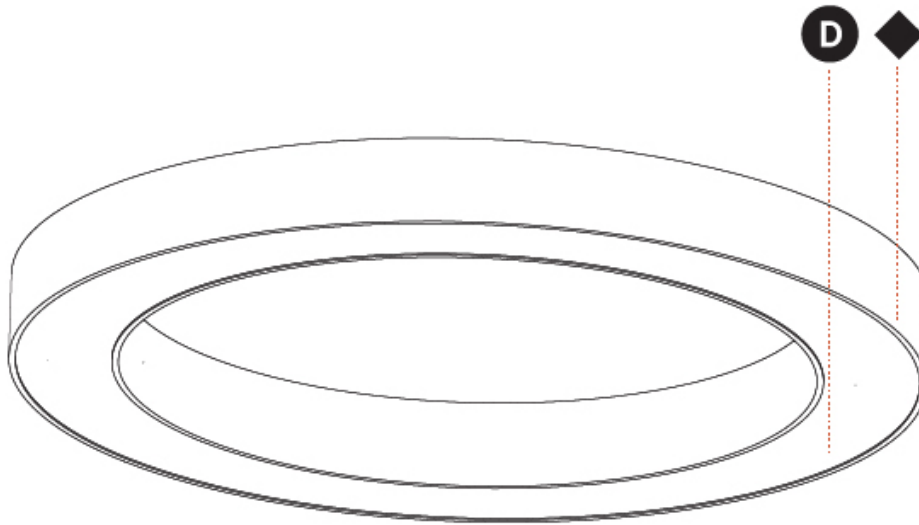

A32914-

PROJECT	_____
TYPE	_____
SPECIFIER	_____
QUANTITY	_____
DATE	_____