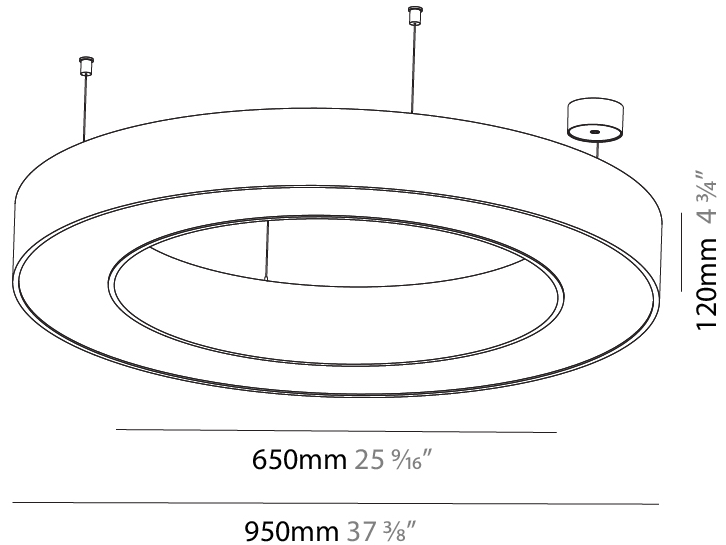

GENERAL

Series: Glorious
Subseries: Glorious
Brand: Prolicht
Division: Architectural
Mounting Type: Suspension
Mounting Location: Ceiling
Subcategory: Ambient

PHYSICAL

Shape: Round
Diameter (mm): 950
Diameter (in): 37 ⁷/₈
Height (mm): 120
Height (in): 4 ³/₄
Max. Overall Height (mm): 2120
Max. Overall Height (in): 83 ⁷/₁₆
Light Distribution: Direct
Weight (kg): 9.172
Weight (lbs): 20.22
Diffuser: [PMMA - Opal or Micro-Prism](#)
Fixture Finish: [SSR / BKV / CWI / CRY / HAB / UFT / ITA / RUA / FTG / MYG / LOD / PUS / FRO / FUP / KIA / POP / BLS / SPG / MEY / GOH / GUM / CHC / COM / ABZ / JAG / OBR / MOS / ROR](#)
Fixture Material: Aluminum

ELECTRICAL

Lamp Type: LED (Zhaga Standard)
Input Wattage (W): 45
Total Output Wattage (W): 36 / 28.8 (3500K)
Dimming: [Non-Dimming / Phase Dimming (120Vac only) / 0-10V Dimming](#)
Driver Included: Yes
Driver Location: Integrated
Driver Type: Constant Current
Driver Class: Class 2
Input Voltage (V): 120 - 277
Constant Current (MA): 350 / 900 (3500K)

LED

[Color Temperature (°K): 3000 / 3500 / 4000](#)
Max. Delivered Lumen (lm): 4150 / 4302 / 4390
CRI: >80 CRI
Efficiency (%): 65
Lamp Life (hrs): 50000

OPTICAL

RATINGS AND CERTIFICATIONS

Certified By: Certified for North American Standards
IP rating: IP20