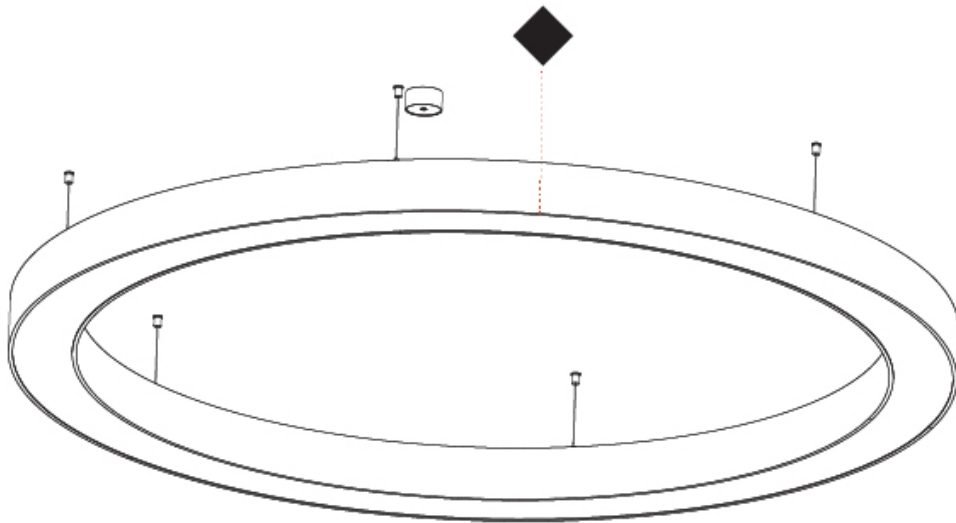

A30235-

PROJECT _____

TYPE _____

SPECIFIER _____

QUANTITY _____

DATE _____

A