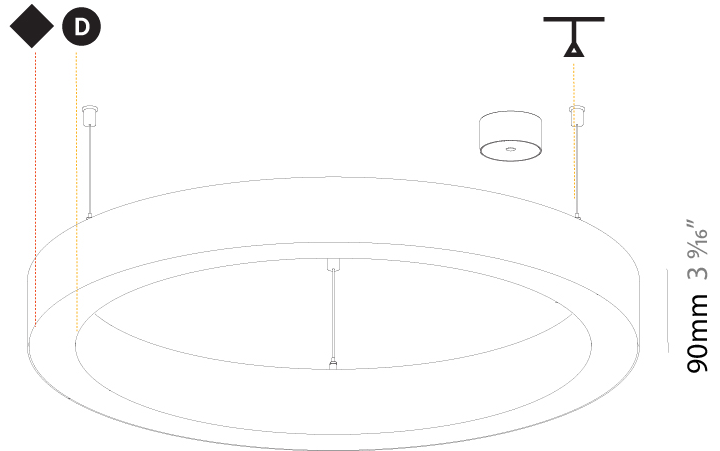

GENERAL

Series: Glorious
Subseries: Glorious Slim
Brand: Prolicht
Division: Architectural
Mounting Type: Suspension
Mounting Location: Ceiling
Subcategory: Ambient

PHYSICAL

Shape: Round
Diameter (mm): 800
Diameter (in): 31 1/2
Height (mm): 90
Height (in): 3 9/16
Max. Overall Height (mm): 2090
Max. Overall Height (in): 82 5/16
Light Distribution: Direct / Indirect
Weight (kg): 8.128
Weight (lbs): 17.92
Diffuser: PMMA - Opal or Micro-Prism
Fixture Finish: SSR / BKV / CWI / CRY / HAB / UFT / ITA / RUA / FTG / MYG / LOD / PUS / FRO / FUP / KIA / POP / BLS / SPG / MEY / GOH / GUM / CHC / COM / ABZ / JAG / OBR / MOS / ROR
Fixture Material: Aluminum
Cable Details: 2000mm or 6000mm Transparent Cable

ELECTRICAL

Lamp Type: LED (Zhaga Standard)
Input Wattage (W): 56 / 52.5
Total Output Wattage (W): 48 / 45
Dimming: Tri-Mode (Non-Dimming and Phase Dimming (120Vac only) and 0-10V Dimming)
Driver Included: Yes
Driver Location: Integrated
Driver Type: Constant Current - Universal
Driver Class: Class 2
Input Voltage (V): 120 - 277
Constant Current (MA): 350

LED

Color Temperature (°K): 3000 / 3500 / 4000
Max. Delivered Lumen (lm): 9830 / 10035 / 10240
CRI: >80 CRI
Lamp Life (hrs): 50000

OPTICAL

RATINGS AND CERTIFICATIONS

Certified By: Certified for North American Standards
IP rating: IP20

Ø 670mm 26 3/8"

Ø 800mm 31 1/2"