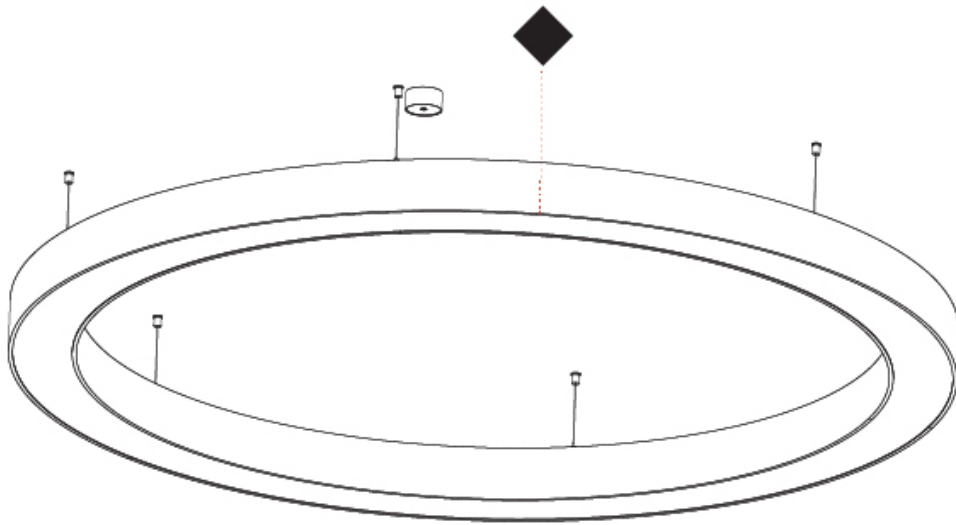

A30986-

PROJECT	_____
TYPE	_____
SPECIFIER	_____
QUANTITY	_____
DATE	_____