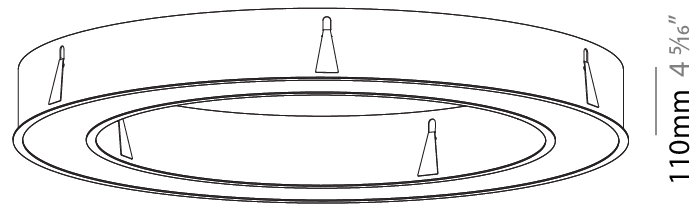

GENERAL

Series: Glorious
Subseries: Glorious
Brand: Prolicht
Division: Architectural
Mounting Type: Recessed
Mounting Location: Ceiling
Subcategory: Ambient

PHYSICAL

Shape: Round
Diameter (mm): 1270
Diameter (in): 50
Height (mm): 110
Height (in): 4 ⁵/₁₆
Min. Recessing Depth (mm): 120
Min. Recessing Depth (in): 4 ³/₄
Light Distribution: Direct
Weight (kg): 15.446
Weight (lbs): 34.05
Diffuser: PMMA - Opal or Micro-Prism
Fixture Finish: SSR / BKV / CWI / CRY / HAB / UFT / ITA / RUA / FTG / MYG / LOD / PUS / FRO / FUP / KIA / POP / BLS / SPG / MEY / GOH / GUM / CHC / COM / ABZ / JAG / OBR / MOS / ROR
Fixture Material: Aluminum
Cut-out Measurements: 1260mm / 49 5/8" x 940mm / 37"

ELECTRICAL

Lamp Type: LED (Zhaga Standard)
Input Wattage (W): 60
Total Output Wattage (W): 48 / 38.4 (3500K)
Dimming: 0-10V Dimming / Phase Dimming (120Vac Only)
Driver Included: Yes
Driver Location: Integrated
Driver Type: Constant Current - 120 / 277Vac
Driver Class: Class 2
Input Voltage (V): 120 - 277
Constant Current (MA): 350 / 600 (3500K)

LED

Color Temperature (°K): 3000 / 3500 / 4000
Max. Delivered Lumen (lm): 5540 / 5733 / 5850
CRI: >80 CRI
Efficiency (%): 65
Lamp Life (hrs): 50000

OPTICAL

RATINGS AND CERTIFICATIONS

Certified By: Certified for North American Standards
IP rating: IP20

PROJECT
TYPE
SPECIFIER
QUANTITY
DATE

Ø 928mma 36 ⁹/₁₆"

Ø 1270mm 50 "

110mm 4 ⁵/₁₆"

1260mm x 940mm
49 5/8" x 37"

120mm
4 3/4"

10 - 15mm
3/8" - 9/16"