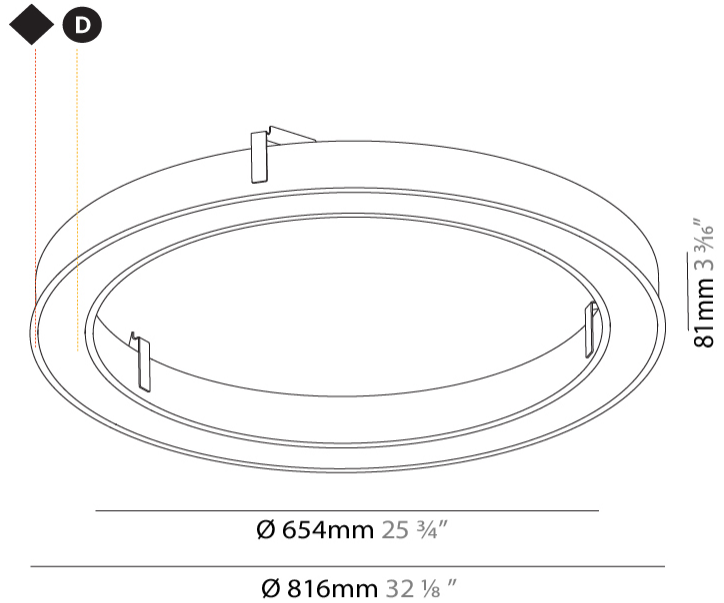

GENERAL

Series: Glorious
Subseries: Glorious Slim
Brand: Prolight
Division: Architectural
Mounting Type: Recessed
Mounting Location: Ceiling
Subcategory: Ambient

PHYSICAL

Shape: Round
Diameter (mm): 816
Diameter (in): 32 1/8
Height (mm): 81
Height (in): 3 3/16
Min. Recessing Depth (mm): 120
Min. Recessing Depth (in): 4 3/4
Light Distribution: Direct
Weight (kg): 6.755
Weight (lbs): 14.89
Diffuser: PMMA - Opal or Micro-Prism
Fixture Finish: SSR / BKV / CWI / CRY / HAB / UFT / ITA / RUA / FTG / MYG / LOD / PUS / FRO / FUP / KIA / POP / BLS / SPG / MEY / GOH / GUM / CHC / COM / ABZ / JAG / OBR / MOS / ROR
Fixture Material: Aluminum
Cut-out Measurements: 807mm / 31 3/4" x 663mm / 26 1/8"

807mm x 663mm
31 3/4" x 26 1/8"

120mm
4 3/4"

10 - 30mm
3/8" - 1 1/8"

PROJECT	_____
TYPE	_____
SPECIFIER	_____
QUANTITY	_____
DATE	_____

GLORIOUS SLIM RECESSED

A35443-

base number	LED Dimming	Color Temperature	Finishes (Diamond)	Diffuser Options
-------------	----------------	----------------------	-----------------------	---------------------