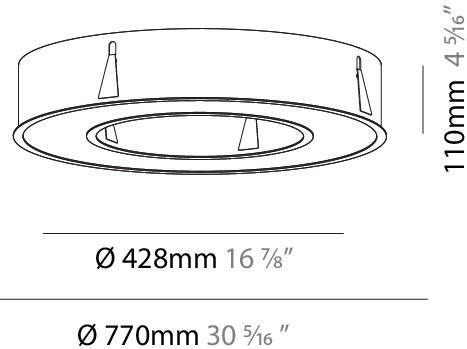

GENERAL

Series: Glorious
Subseries: Glorious
Brand: Prolight
Division: Architectural
Mounting Type: Recessed
Mounting Location: Ceiling
Subcategory: Ambient

PHYSICAL

Shape: Round
Diameter (mm): 770
Diameter (in): 30 ⁵/₁₆
Height (mm): 110
Height (in): 4 ⁵/₁₆
Min. Recessing Depth (mm): 120
Min. Recessing Depth (in): 4 ³/₄
Light Distribution: Direct
Weight (kg): 9.285
Weight (lbs): 20.47
Diffuser: PMMA - Opal or Micro-Prism
Fixture Finish: SSR / BKV / CWI / CRY / HAB / UFT / ITA / RUA / FTG / MYG / LOD / PUS / FRO / FUP / KIA / POP / BLS / SPG / MEY / GOH / GUM / CHC / COM / ABZ / JAG / OBR / MOS / ROR
Fixture Material: Aluminum
Cut-out Measurements: 760mm / 29 15/16" x 440mm / 17 5/16"

ELECTRICAL

Lamp Type: LED (Zhaga Standard)
Input Wattage (W): 30
Total Output Wattage (W): 24 / 19.2 (3500K)
Dimming: Non-Dimming / Phase Dimming (120Vac only) / 0-10V Dimming
Driver Included: Yes
Driver Location: Integrated
Driver Type: Constant Current - 120 / 277Vac
Driver Class: Class 2
Input Voltage (V): 120 - 277
Constant Current (MA): 350 / 600 (3500K)

LED

Color Temperature (°K): 3000 / 3500 / 4000
Max. Delivered Lumen (lm): 2770 / 2862 / 2920
CRI: >80 CRI
Efficiency (%): 65
Lamp Life (hrs): 50000

OPTICAL

RATINGS AND CERTIFICATIONS

Certified By: Certified for North American Standards
IP rating: IP20

760mm x 440mm
29 ¹⁵/₁₆" x 17 ⁵/₁₆"

120mm
4 ³/₄"

10 - 15mm
³/₈" - ⁹/₁₆"