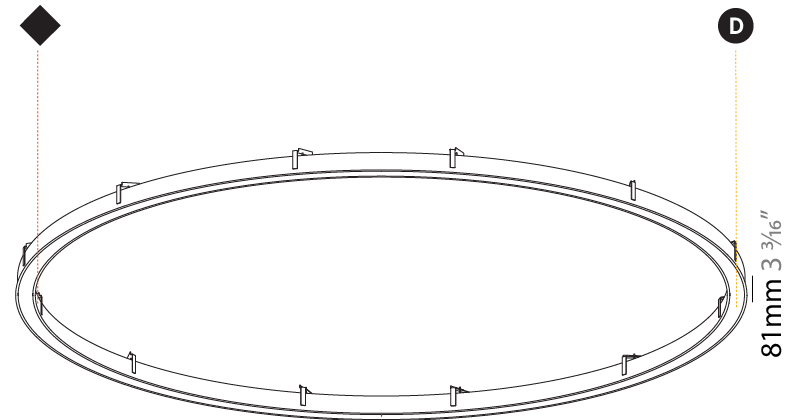

GENERAL

Series: Glorious
Subseries: Glorious Slim
Brand: Prolicht
Division: Architectural
Mounting Type: Recessed
Mounting Location: Ceiling
Subcategory: Ambient

PHYSICAL

Shape: Round
Diameter (mm): 5216
Diameter (in): 205 ³/₈
Height (mm): 81
Height (in): 3 ³/₁₆
Min. Recessing Depth (mm): 120
Min. Recessing Depth (in): 4 ³/₄
Light Distribution: Direct
Weight (kg): 47.924
Weight (lbs): 106.00
Diffuser: PMMA - Opal or Micro-Prism
Fixture Finish: SSR / BKV / CWI / CRY / HAB / UFT / ITA / RUA / FTG / MYG / LOD / PUS / FRO / FUP / KIA / POP / BLS / SPG / MEY / GOH / GUM / CHC / COM / ABZ / JAG / OBR / MOS / ROR
Fixture Material: Aluminum
Cut-out Measurements: 5207mm / 205" x 5063mm / 199 5/16"

ELECTRICAL

Lamp Type: LED (Zhaga Standard)
Input Wattage (W): 392
Total Output Wattage (W): 336
Dimming: Tri-Mode (Non-Dimming and Phase Dimming (120Vac only) and 0-10V Dimming)
Driver Included: Yes
Driver Location: Integrated
Driver Type: Constant Current - Universal
Driver Class: Class 2
Input Voltage (V): 120 - 277
Constant Current (MA): 350

LED

Color Temperature (°K): 3000 / 3500 / 4000
Max. Delivered Lumen (lm): 47520 / 48510 / 49500
CRI: >80 CRI
Efficiency (%): 0.884
Lamp Life (hrs): 50000

OPTICAL

RATINGS AND CERTIFICATIONS

Certified By: Certified for North American Standards
IP rating: IP20

Ø 5054mm 199"

Ø 5216mm 205 ³/₈ "

5207mm x 5063mm
205" x 199 ⁵/₁₆ "

120mm
4 ³/₄ "

10 - 30mm
³/₈" - 1 ³/₁₆ "