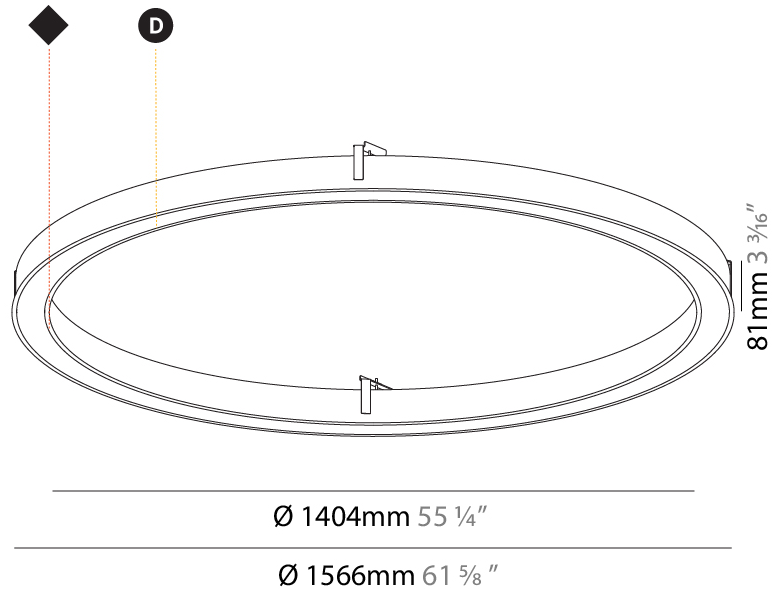

#### PHYSICAL

Shape: Round  
 Diameter (mm): 816  
 Diameter (in): 32 1/8  
 Height (mm): 81  
 Height (in): 3 3/16  
 Min. Recessing Depth (mm): 120  
 Min. Recessing Depth (in): 4 3/4  
 Light Distribution: Direct  
 Weight (kg): 6.755  
 Weight (lbs): 14.89  
 Diffuser: [PMMA - Opal or Micro-Prism](#)  
 Fixture Finish: [SSR / BKV / CWI / CRY / HAB / UFT / ITA / RUA / FTG / MYG / LOD / PUS / FRO / FUP / KIA / POP / BLS / SPG / MEY / GOH / GUM / CHC / COM / ABZ / JAG / OBR / MOS / ROR](#)  
 Fixture Material: Aluminum  
 Cut-out Measurements: 807mm / 31 3/4" x 663mm / 26 1/8"

#### PHYSICAL

Shape: Round
Diameter (mm): 1566
Diameter (in): 61 <sup>5</sup> / <sub>8</sub>
Height (mm): 81
Height (in): 3 <sup>3</sup> / <sub>16</sub>
Min. Recessing Depth (mm): 120
Min. Recessing Depth (in): 4 <sup>3</sup> / <sub>4</sub>
Light Distribution: Direct
Weight (kg): 14.042
Weight (lbs): 30.96
Diffuser: PMMA - Opal or Micro-Prism
Fixture Finish: SSR / BKV / CWI / CRY / HAB / UFT / ITA / RUA / FTG / MYG / LOD / PUS / FRO / FUP / KIA / POP / BLS / SPG / MEY / GOH / GUM / CHC / COM / ABZ / JAG / OBR / MOS / ROR
Fixture Material: Aluminum

#### RATINGS AND CERTIFICATIONS

Certified By: Certified for North American Standards
IP rating: IP20

1557mm x 1413mm  
61 <sup>5</sup>/<sub>16</sub>" x 55 <sup>5</sup>/<sub>16</sub>"

120mm  
4 <sup>3</sup>/<sub>4</sub>"

#### PHYSICAL

Shape: Round  
 Diameter (mm): 3016  
 Diameter (in): 118 3/4  
 Height (mm): 81  
 Height (in): 3 3/16  
 Min. Recessing Depth (mm): 120  
 Min. Recessing Depth (in): 4 3/4  
 Light Distribution: Direct  
 Weight (kg): 27.132  
 Weight (lbs): 59.69  
 Diffuser: PMMA - Opal or Micro-Prism  
 Fixture Finish: SSR / BKV / CWI / CRY / HAB / UFT / ITA / RUA / FTG / MYG / LOD / PUS / FRO / FUP / KIA / POP / BLS / SPG / MEY / GOH / GUM / CHC / COM / ABZ / JAG / OBR / MOS / ROR  
 Fixture Material: Aluminum  
 Cut-out Measurements: 3007mm / 118 3/8" x 2863mm / 112 11/16"