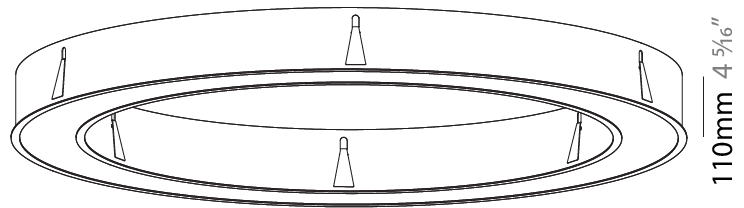

GENERAL

Series: Glorious
Subseries: Glorious
Brand: Prolicht
Division: Architectural
Mounting Type: Recessed
Mounting Location: Ceiling
Subcategory: Ambient

PHYSICAL

Shape: Round
Diameter (mm): 1570
Diameter (in): 61 ¹³/₁₆
Height (mm): 110
Height (in): 4 ⁵/₁₆
Min. Recessing Depth (mm): 120
Min. Recessing Depth (in): 4 ³/₄
Light Distribution: Direct
Weight (kg): 16.624
Weight (lbs): 36.65
Diffuser: PMMA - Opal or Micro-Prism
Fixture Finish: SSR / BKV / CWI / CRY / HAB / UFT / ITA / RUA / FTG / MYG / LOD / PUS / FRO / FUP / KIA / POP / BLS / SPG / MEY / GOH / GUM / CHC / COM / ABZ / JAG / OBR / MOS / ROR
Fixture Material: Aluminum
Cut-out Measurements: 1560mm / 61 7/16" x 1240mm / 48 13/16"

ELECTRICAL

Lamp Type: LED (Zhaga Standard)
Input Wattage (W): 75
Total Output Wattage (W): 60 / 48 (3500K)
Dimming: Non-Dimming / Phase Dimming (120Vac only) / 0-10V Dimming
Driver Included: Yes
Driver Location: Integrated
Driver Type: Constant Current - 120 / 277Vac
Driver Class: Class 2
Input Voltage (V): 120 - 277
Constant Current (MA): 350 / 700/800 (3500K)

LED

Color Temperature (°K): 3000 / 3500 / 4000
Max. Delivered Lumen (lm): 6920 / 7164 / 7310
CRI: >80 CRI
Efficiency (%): 65
Lamp Life (hrs): 50000

OPTICAL

RATINGS AND CERTIFICATIONS

Certified By: Certified for North American Standards
IP rating: IP20

PROJECT
TYPE
SPECIFIER
QUANTITY
DATE

Ø 1228mm 48 3/8"

Ø 1570mm 61 13/16"

1560mm x 1240mm
61 7/16" x 48 13/16"

120mm
4 3/4"

10 - 15mm
3/8" - 9/16"