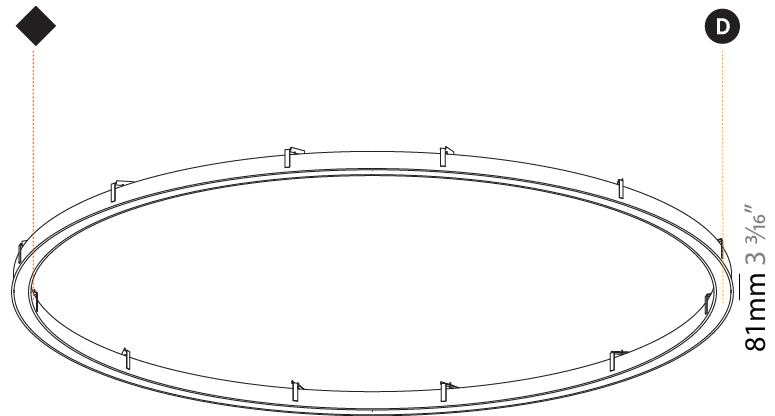

GENERAL

Series: Glorious
Subseries: Glorious Slim
Brand: Prolicht
Division: Architectural
Mounting Type: Recessed
Mounting Location: Ceiling
Subcategory: Ambient

PHYSICAL

Shape: Round
Diameter (mm): 3016
Diameter (in): 118 3/4
Height (mm): 81
Height (in): 3 3/16
Min. Recessing Depth (mm): 120
Min. Recessing Depth (in): 4 3/4
Light Distribution: Direct
Weight (kg): 27.132
Weight (lbs): 59.69
Diffuser: PMMA - Opal or Micro-Prism
Fixture Finish: SSR / BKV / CWI / CRY / HAB / UFT / ITA / RUA / FTG / MYG / LOD / PUS / FRO / FUP / KIA / POP / BLS / SPG / MEY / GOH / GUM / CHC / COM / ABZ / JAG / OBR / MOS / ROR
Fixture Material: Aluminum
Cut-out Measurements: 3007mm / 118 3/8" x 2863mm / 112 11/16"

ELECTRICAL

Lamp Type: LED (Zhaga Standard)
Input Wattage (W): 224
Total Output Wattage (W): 192
Dimming: Tri-Mode (Non-Dimming and Phase Dimming (120Vac only) and 0-10V Dimming)
Driver Included: Yes
Driver Location: Integrated
Driver Type: Constant Current - Universal
Driver Class: Class 2
Input Voltage (V): 120 - 277
Constant Current (MA): 350

LED

Color Temperature (°K): 3000 / 3500 / 4000
Max. Delivered Lumen (lm): 27160 / 27724 / 28290
CRI: >80 CRI
Efficiency (%): 0.884
Lamp Life (hrs): 50000

OPTICAL

RATINGS AND CERTIFICATIONS

Certified By: Certified for North American Standards
IP rating: IP20

Ø 2854mm 112 3/8"

Ø 3016mm 118 3/4"

3007mm x 2863mm
118 3/8" x 112 11/16"

120mm
4 3/4"

10 - 30mm
3/8" - 1 3/16"