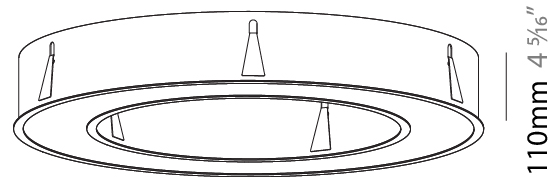

GENERAL

Series: Glorious
Subseries: Glorious
Brand: Prolicht
Division: Architectural
Mounting Type: Recessed
Mounting Location: Ceiling
Subcategory: Ambient

PHYSICAL

Shape: Round
Diameter (mm): 970
Diameter (in): 38 ³/₁₆
Height (mm): 110
Height (in): 4 ⁵/₁₆
Min. Recessing Depth (mm): 120
Min. Recessing Depth (in): 4 ³/₄
Light Distribution: Direct
Weight (kg): 11.164
Weight (lbs): 24.61
Diffuser: PMMA - Opal or Micro-Prism
Fixture Finish: SSR / BKV / CWI / CRY / HAB / UFT / ITA / RUA / FTG / MYG / LOD / PUS / FRO / FUP / KIA / POP / BLS / SPG / MEY / GOH / GUM / CHC / COM / ABZ / JAG / OBR / MOS / ROR
Fixture Material: Aluminum
Cut-out Measurements: 960mm / 37 13/16" x 640mm / 25 3/16"

ELECTRICAL

Lamp Type: LED (Zhaga Standard)
Input Wattage (W): 45
Total Output Wattage (W): 36 / 28.8 (3500K)
Dimming: 0-10V Dimming / Phase Dimming (120Vac Only)
Driver Included: Yes
Driver Location: Integrated
Driver Type: Constant Current - 120 / 277Vac
Driver Class: Class 2
Input Voltage (V): 120 - 277
Constant Current (MA): 350 / 900 (3500K)

LED

Color Temperature (°K): 3000 / 3500 / 4000
Max. Delivered Lumen (lm): 4150 / 4302 / 4390
CRI: >80 CRI
Efficiency (%): 65
Lamp Life (hrs): 50000

OPTICAL

RATINGS AND CERTIFICATIONS

Certified By: Certified for North American Standards
IP rating: IP20

110mm 4 ⁵/₁₆"

Ø 628mm 24 ³/₄"

Ø 970mm 38 ³/₁₆ "

960mm x 640mm
37 ¹³/₁₆" x 25 ³/₁₆"

120mm
4 ³/₄"

10 - 15mm
3/8" - 9/16"