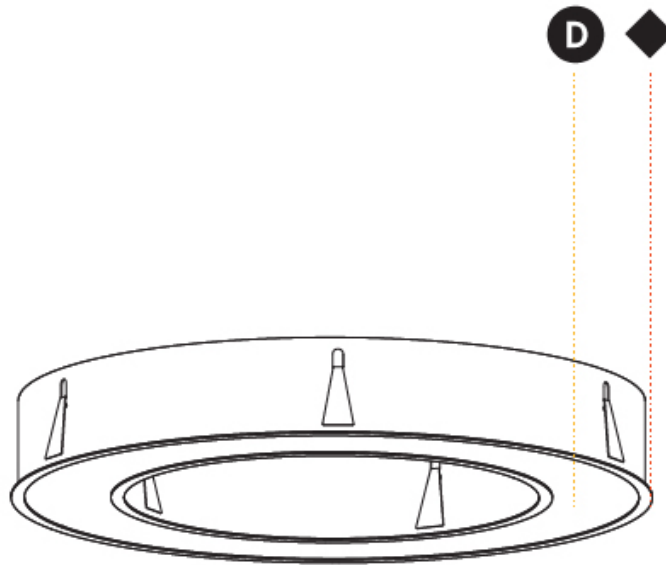

A37505-

PROJECT _____

TYPE _____

SPECIFIER _____

QUANTITY _____

DATE _____