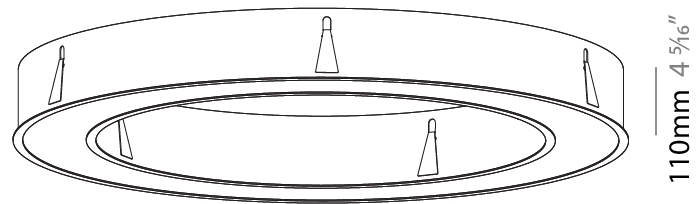

GENERAL

Series: Glorious
Subseries: Glorious
Brand: Prolicht
Division: Architectural
Mounting Type: Recessed
Mounting Location: Ceiling
Subcategory: Ambient

PHYSICAL

Shape: Round
Diameter (mm): 1270
Diameter (in): 50
Height (mm): 110
Height (in): 4 ⁵/₁₆
Min. Recessing Depth (mm): 120
Min. Recessing Depth (in): 4 ³/₄
Light Distribution: Direct
Weight (kg): 15.446
Weight (lbs): 34.05
Diffuser: PMMA - Opal or Micro-Prism
Fixture Finish: SSR / BKV / CWI / CRY / HAB / UFT / ITA / RUA / FTG / MYG / LOD / PUS / FRO / FUP / KIA / POP / BLS / SPG / MEY / GOH / GUM / CHC / COM / ABZ / JAG / OBR / MOS / ROR
Fixture Material: Aluminum
Cut-out Measurements: 1260mm / 49 5/8" x 940mm / 37"

ELECTRICAL

Lamp Type: LED (Zhaga Standard)
Input Wattage (W): 60
Total Output Wattage (W): 48 / 38.4 (3500K)
Dimming: 0-10V Dimming / Phase Dimming (120Vac Only)
Driver Included: Yes
Driver Location: Integrated
Driver Type: Constant Current - 120 / 277Vac
Driver Class: Class 2
Input Voltage (V): 120 - 277
Constant Current (MA): 350 / 600 (3500K)

LED

Color Temperature (°K): 3000 / 3500 / 4000
Max. Delivered Lumen (lm): 5540 / 5733 / 5850
CRI: >80 CRI
Efficiency (%): 65
Lamp Life (hrs): 50000

OPTICAL

RATINGS AND CERTIFICATIONS

Certified By: Certified for North American Standards
IP rating: IP20

PROJECT
TYPE
SPECIFIER
QUANTITY
DATE

Ø 928mm 36 ⁹/₁₆"

Ø 1270mm 50"

110mm 4 ⁵/₁₆"

1260mm x 940mm
49 5/8" x 37"

120mm
4 3/4"

10 - 15mm
3/8" - 9/16"