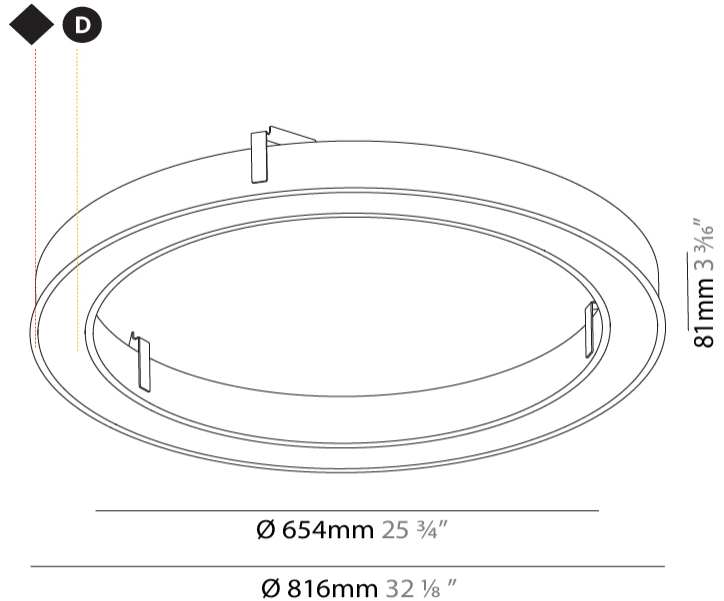

#### PHYSICAL

Shape: Round  
 Diameter (mm): 816  
 Diameter (in): 32 1/8  
 Height (mm): 81  
 Height (in): 3 3/16  
 Min. Recessing Depth (mm): 120  
 Min. Recessing Depth (in): 4 3/4  
 Light Distribution: Direct  
 Weight (kg): 6.755  
 Weight (lbs): 14.89  
 Diffuser: [PMMA - Opal or Micro-Prism](#)  
 Fixture Finish: [SSR / BKV / CWI / CRY / HAB / UFT / ITA / RUA / FTG / MYG / LOD / PUS / FRO / FUP / KIA / POP / BLS / SPG / MEY / GOH / GUM / CHC / COM / ABZ / JAG / OBR / MOS / ROR](#)  
 Fixture Material: Aluminum  
 Cut-out Measurements: 807mm / 31 3/4" x 663mm / 26 1/8"

#### RATINGS AND CERTIFICATIONS

Certified By: Certified for North American Standards  
 IP rating: IP20

807mm x 663mm  
31 3/4" x 26 1/8"

120mm  
4 3/4"

10 - 30mm  
3/8" - 1 1/8"

PROJECT	
TYPE	
SPECIFIER	
QUANTITY	
DATE	

#### PHYSICAL

Shape: Round
Diameter (mm): 1566
Diameter (in): 61 <sup>5</sup> / <sub>8</sub>
Height (mm): 81
Height (in): 3 <sup>3</sup> / <sub>16</sub>
Min. Recessing Depth (mm): 120
Min. Recessing Depth (in): 4 <sup>3</sup> / <sub>4</sub>
Light Distribution: Direct
Weight (kg): 14.042
Weight (lbs): 30.96
Diffuser: PMMA - Opal or Micro-Prism
Fixture Finish: SSR / BKV / CWI / CRY / HAB / UFT / ITA / RUA / FTG / MYG / LOD / PUS / FRO / FUP / KIA / POP / BLS / SPG / MEY / GOH / GUM / CHC / COM / ABZ / JAG / OBR / MOS / ROR
Fixture Material: Aluminum

#### PHYSICAL

Shape: Round  
 Diameter (mm): 3016  
 Diameter (in): 118 3/4  
 Height (mm): 81  
 Height (in): 3 3/16  
 Min. Recessing Depth (mm): 120  
 Min. Recessing Depth (in): 4 3/4  
 Light Distribution: Direct  
 Weight (kg): 27.132  
 Weight (lbs): 59.69  
 Diffuser: PMMA - Opal or Micro-Prism  
 Fixture Finish: SSR / BKV / CWI / CRY / HAB / UFT / ITA / RUA / FTG / MYG / LOD / PUS / FRO / FUP / KIA / POP / BLS / SPG / MEY / GOH / GUM / CHC / COM / ABZ / JAG / OBR / MOS / ROR  
 Fixture Material: Aluminum  
 Cut-out Measurements: 3007mm / 118 3/8" x 2863mm / 112 11/16"